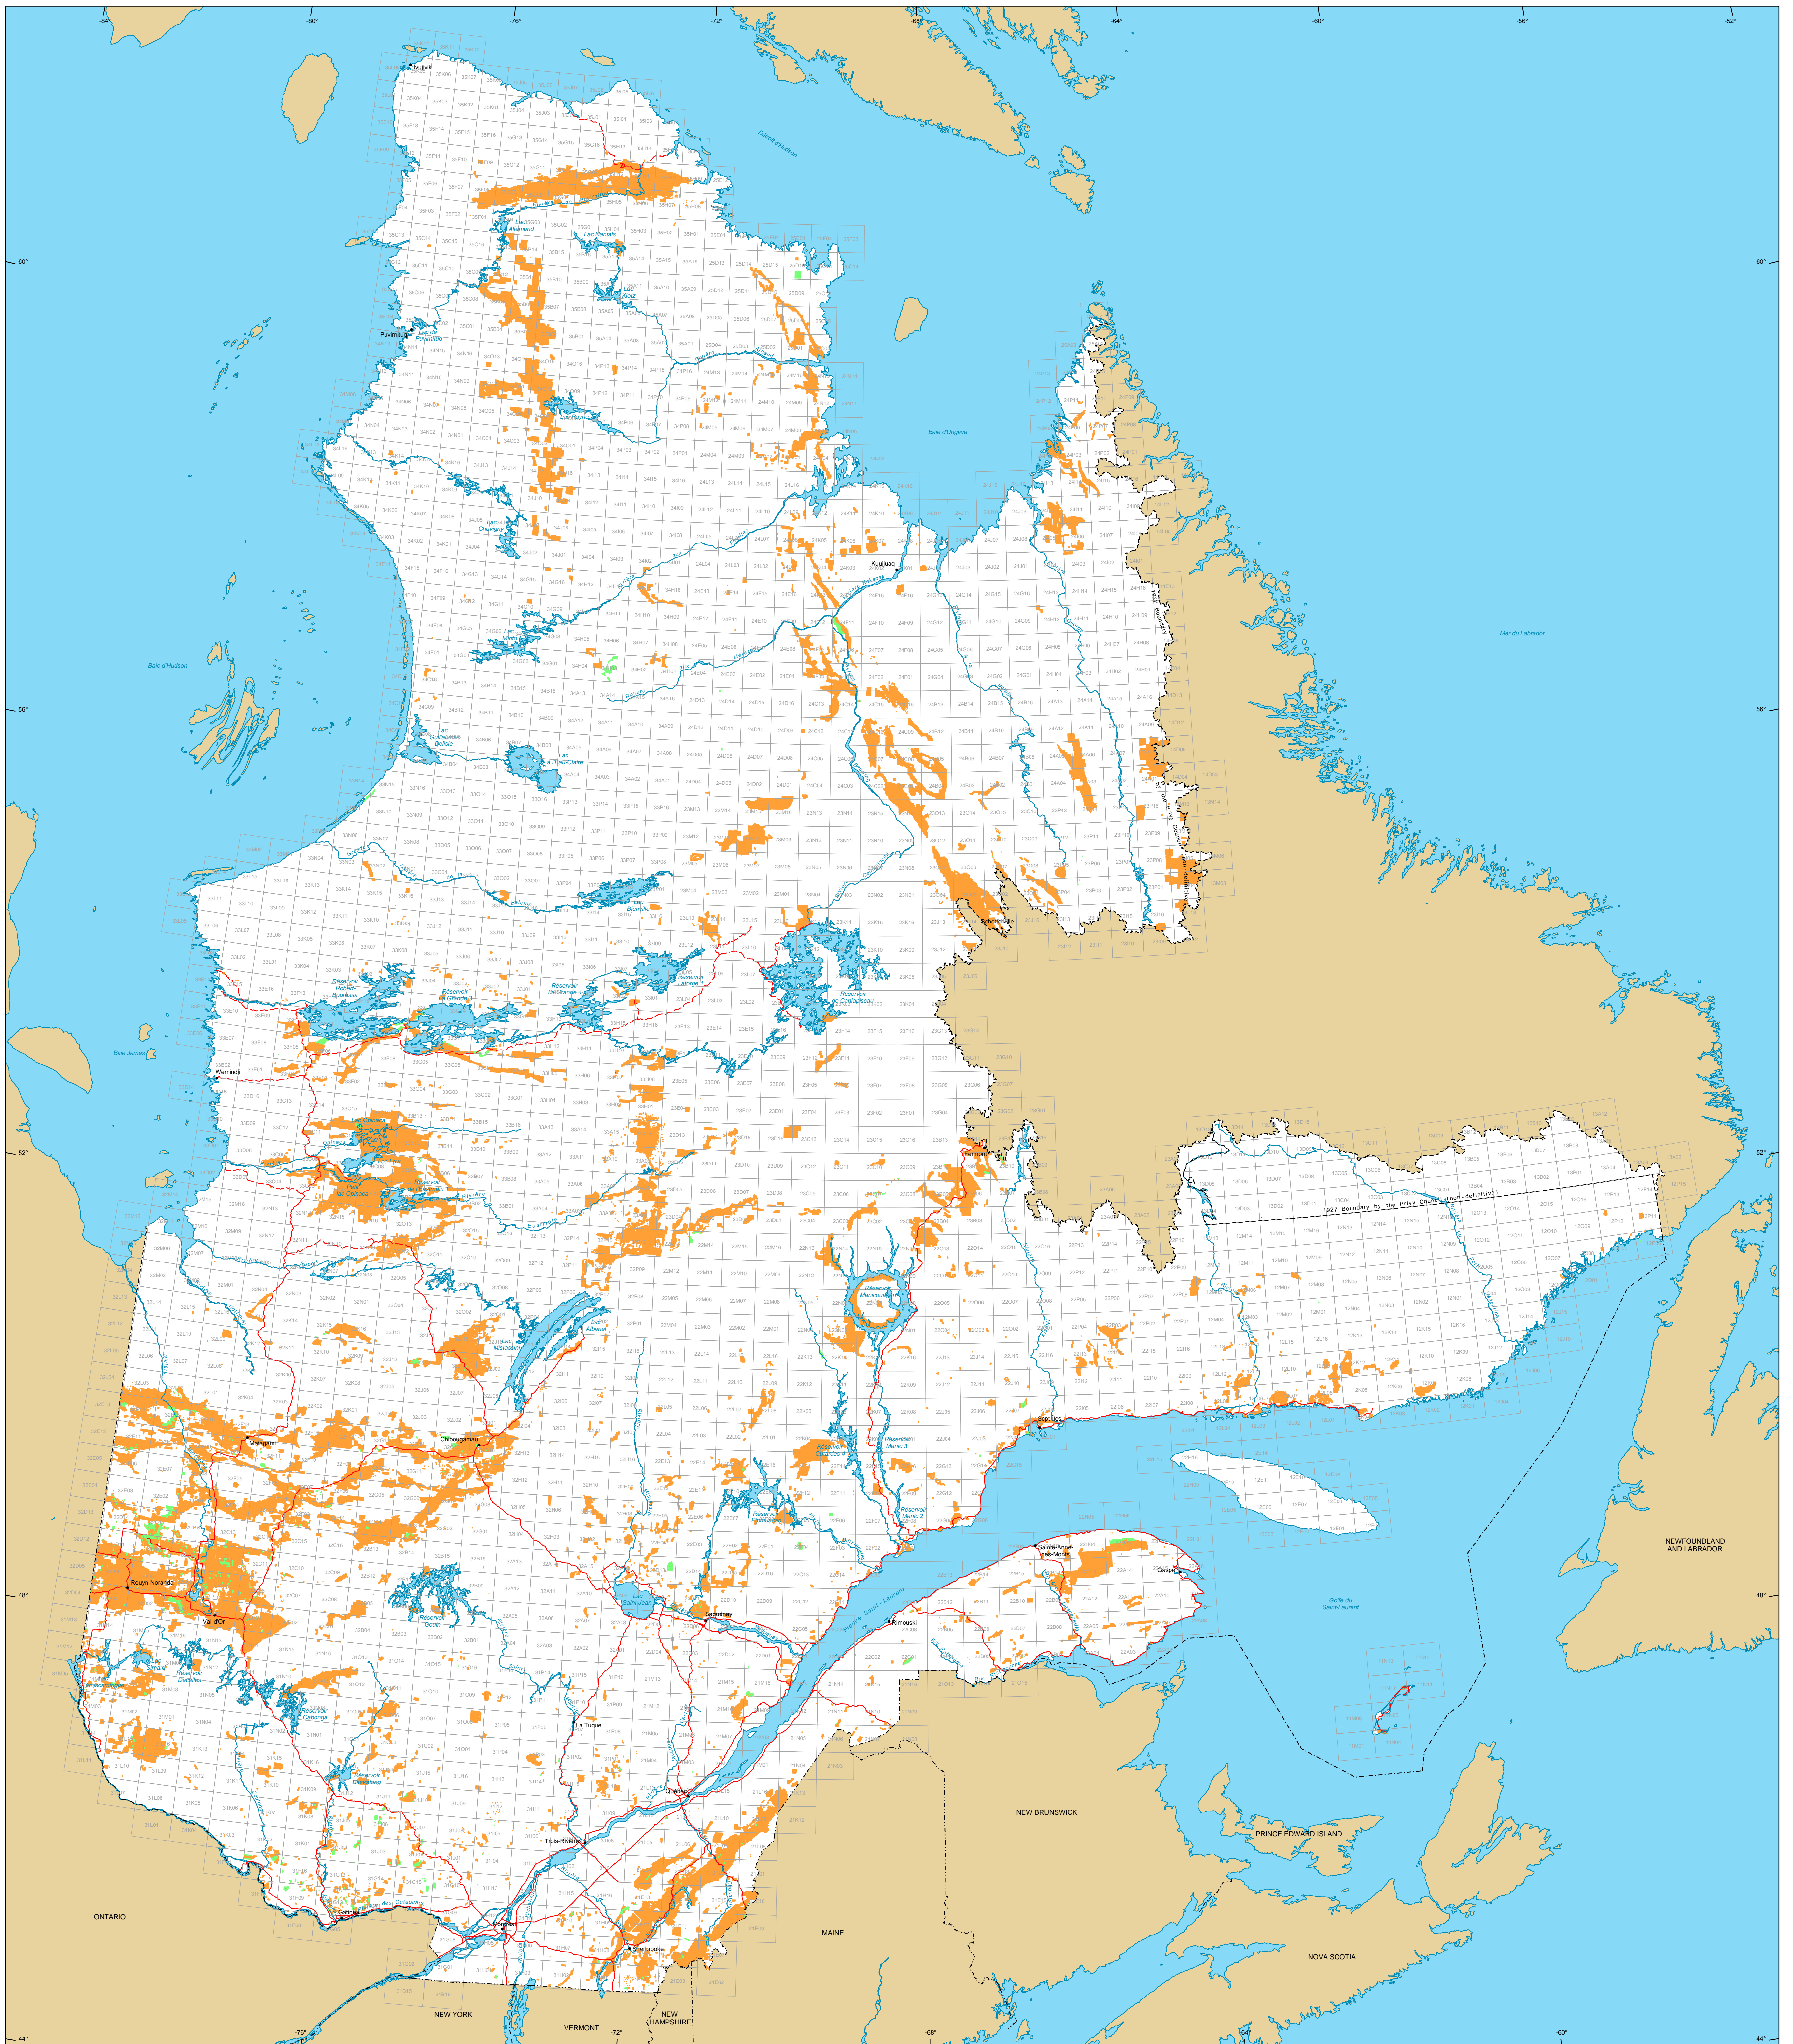

Mining Titles in Québec

Mining Titles

- Active
  Number: 251 433 titles
  Area: 11 575 462 ha
- Pending
  Number: 8 237 titles
  Area: 415 140 ha

Border

- International
- Interprovincial, Interstate
- Québec - Newfoundland and Labrador (This border is not definitive.)

Road Network

- Road
- Unpaved Road

Hydrography

- Lake
- River

Populated Place

Other Jurisdiction

1:50 000 NTS Sheets Limits

Area of the Province of Québec: 166 744 100 ha

Sources

Data	Organization	Year
Mining	MIRNF	2012
Cartographic Reference (SICOA TM, BOCA 9M)	MIRNF	2011

0 50 100 150 km

© Gouvernement du Québec, January 4, 2012