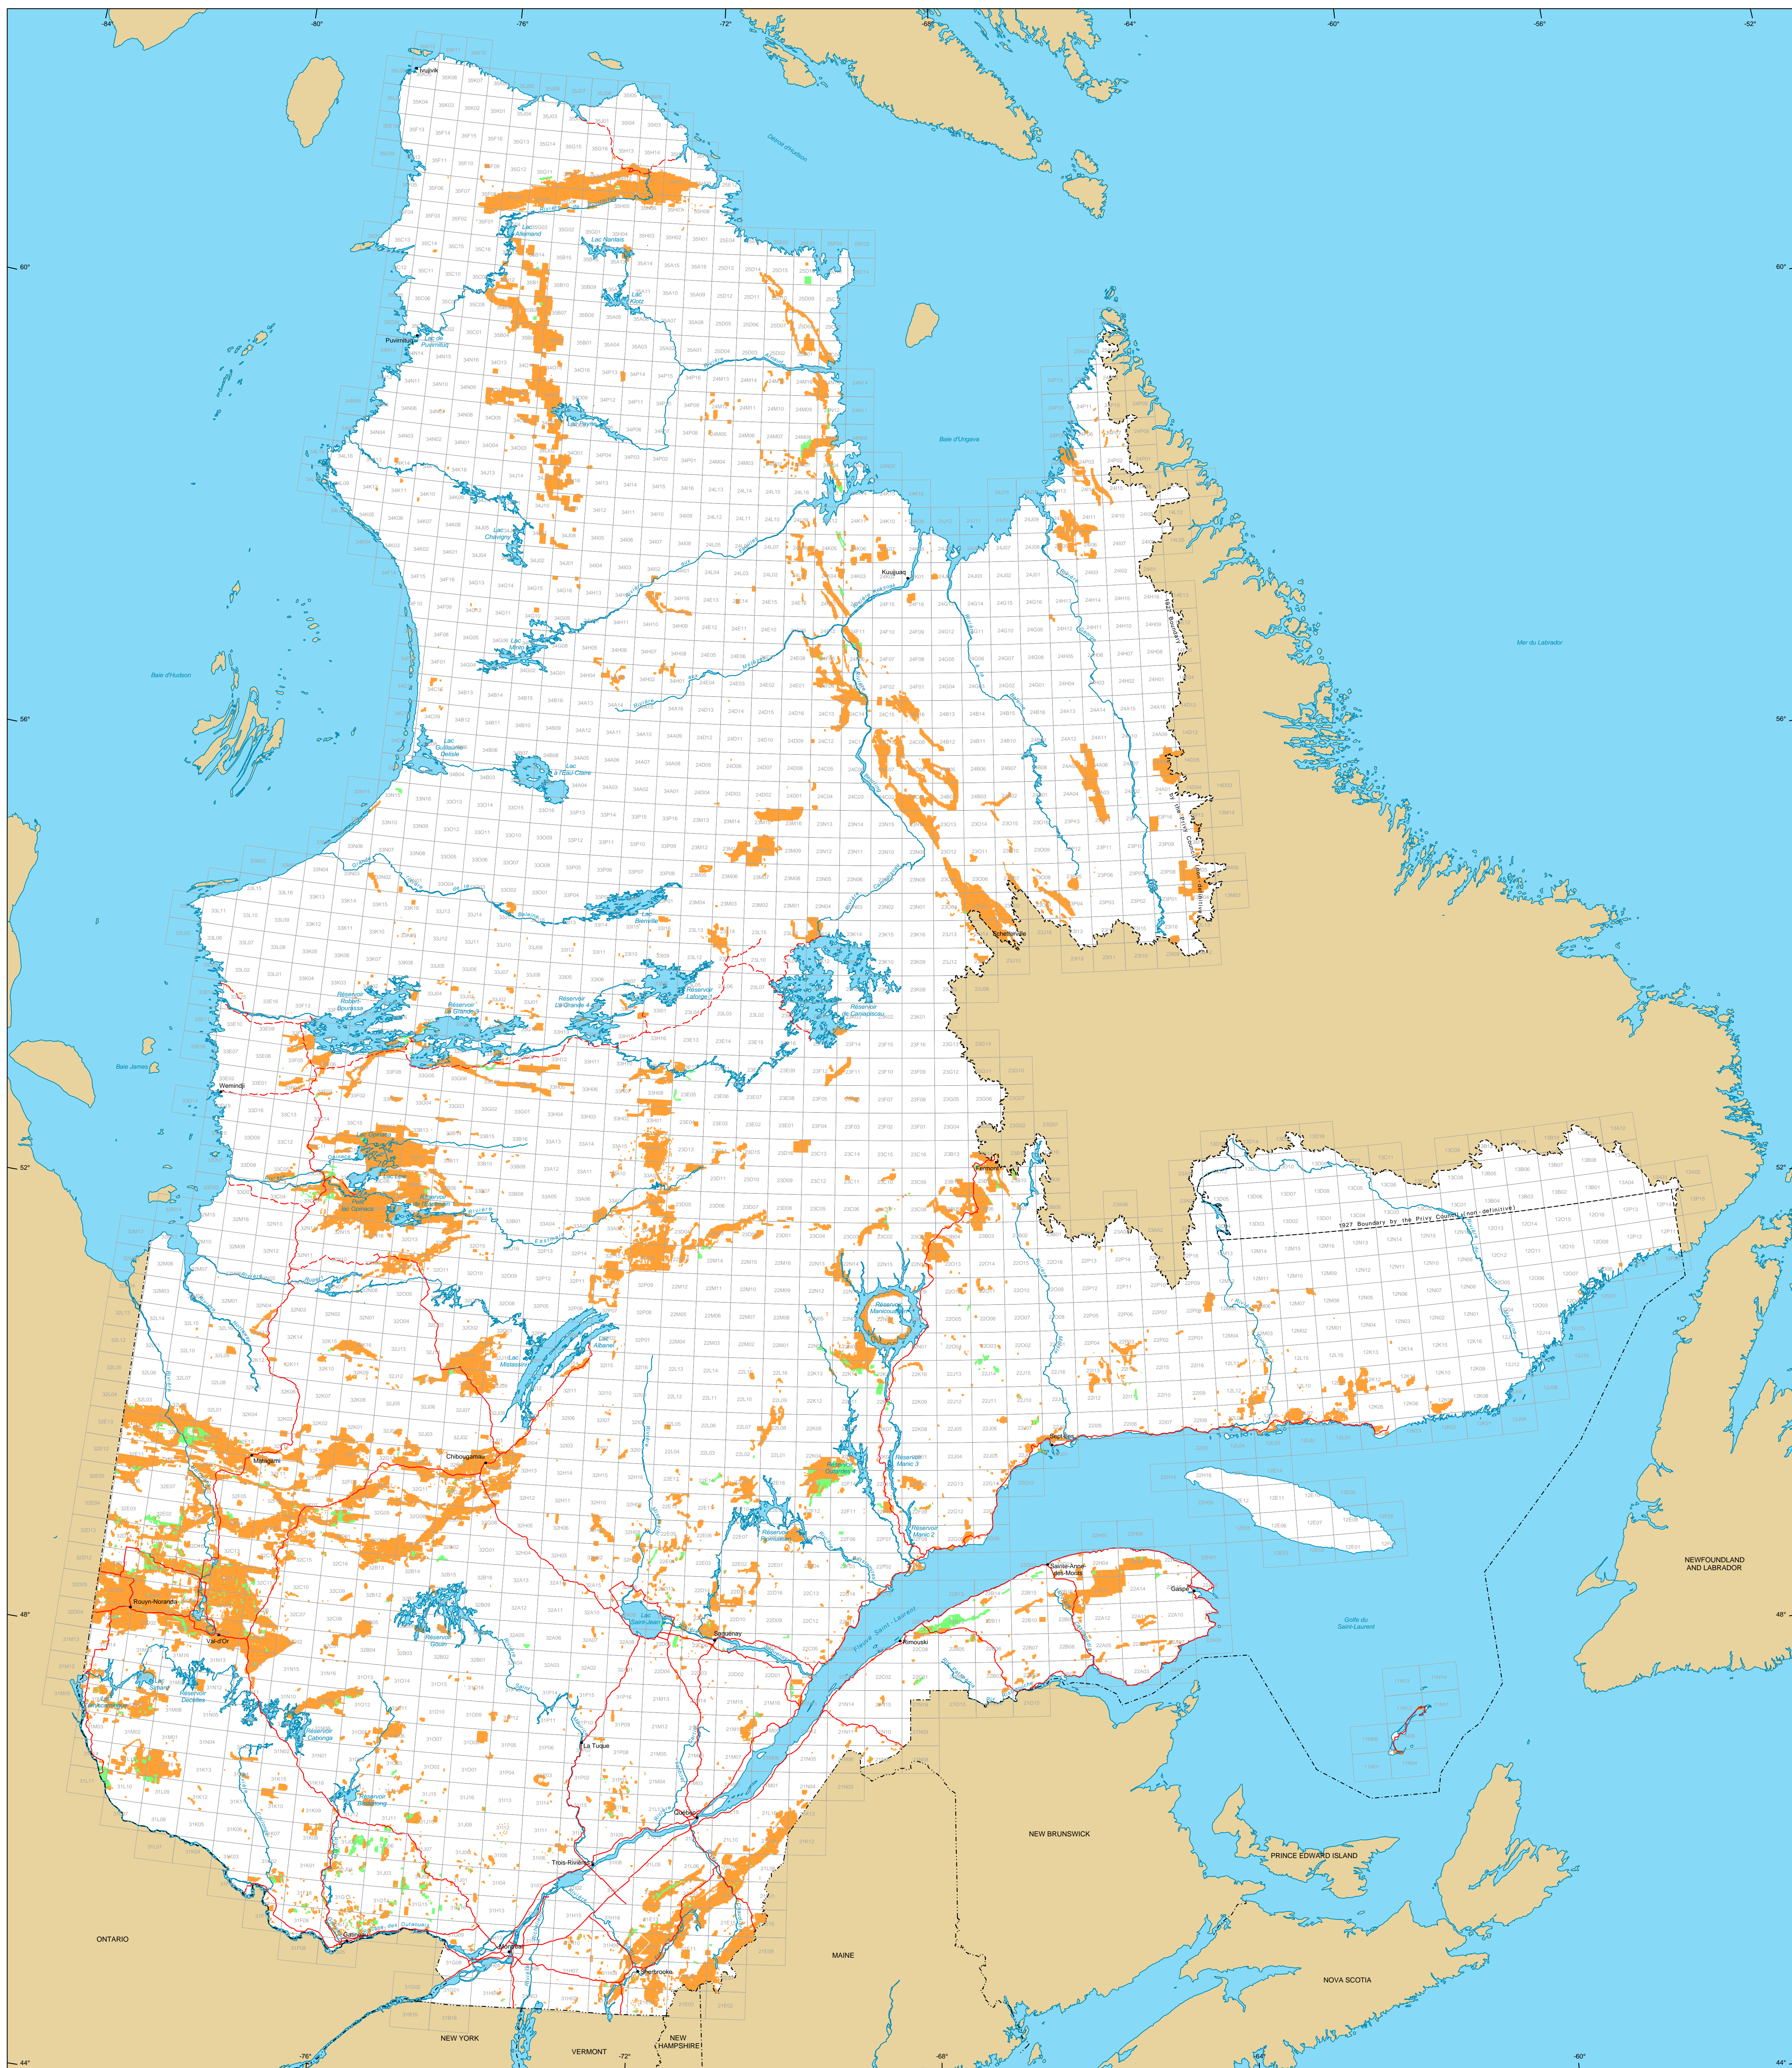

Mining Titles in Québec

Mining Titles

- Active
  Number: 248 452 sites
  Area: 11 443 939 ha
- Pending
  Number: 13 213 sites
  Area: 728 810 ha

Border

- International
- Interprovincial, Interstate
- Québec - Newfoundland and Labrador (This border is not definitive.)

Road Network

- Road
- Unpaved Road

Hydrography

- Lake
- River

Populated Place

Other Jurisdiction

1:50 000 NTS Sheets Limits

Area of the Province of Québec: 166 744 100 ha

Sources

Data	Organization	Year
Mining	MRNF	2012
Cartographic Reference (SICOA TM, SICOA SM)	MRNF	2011

1:2 500 000
0 50 100 150 km

© Gouvernement du Québec, March 2, 2012