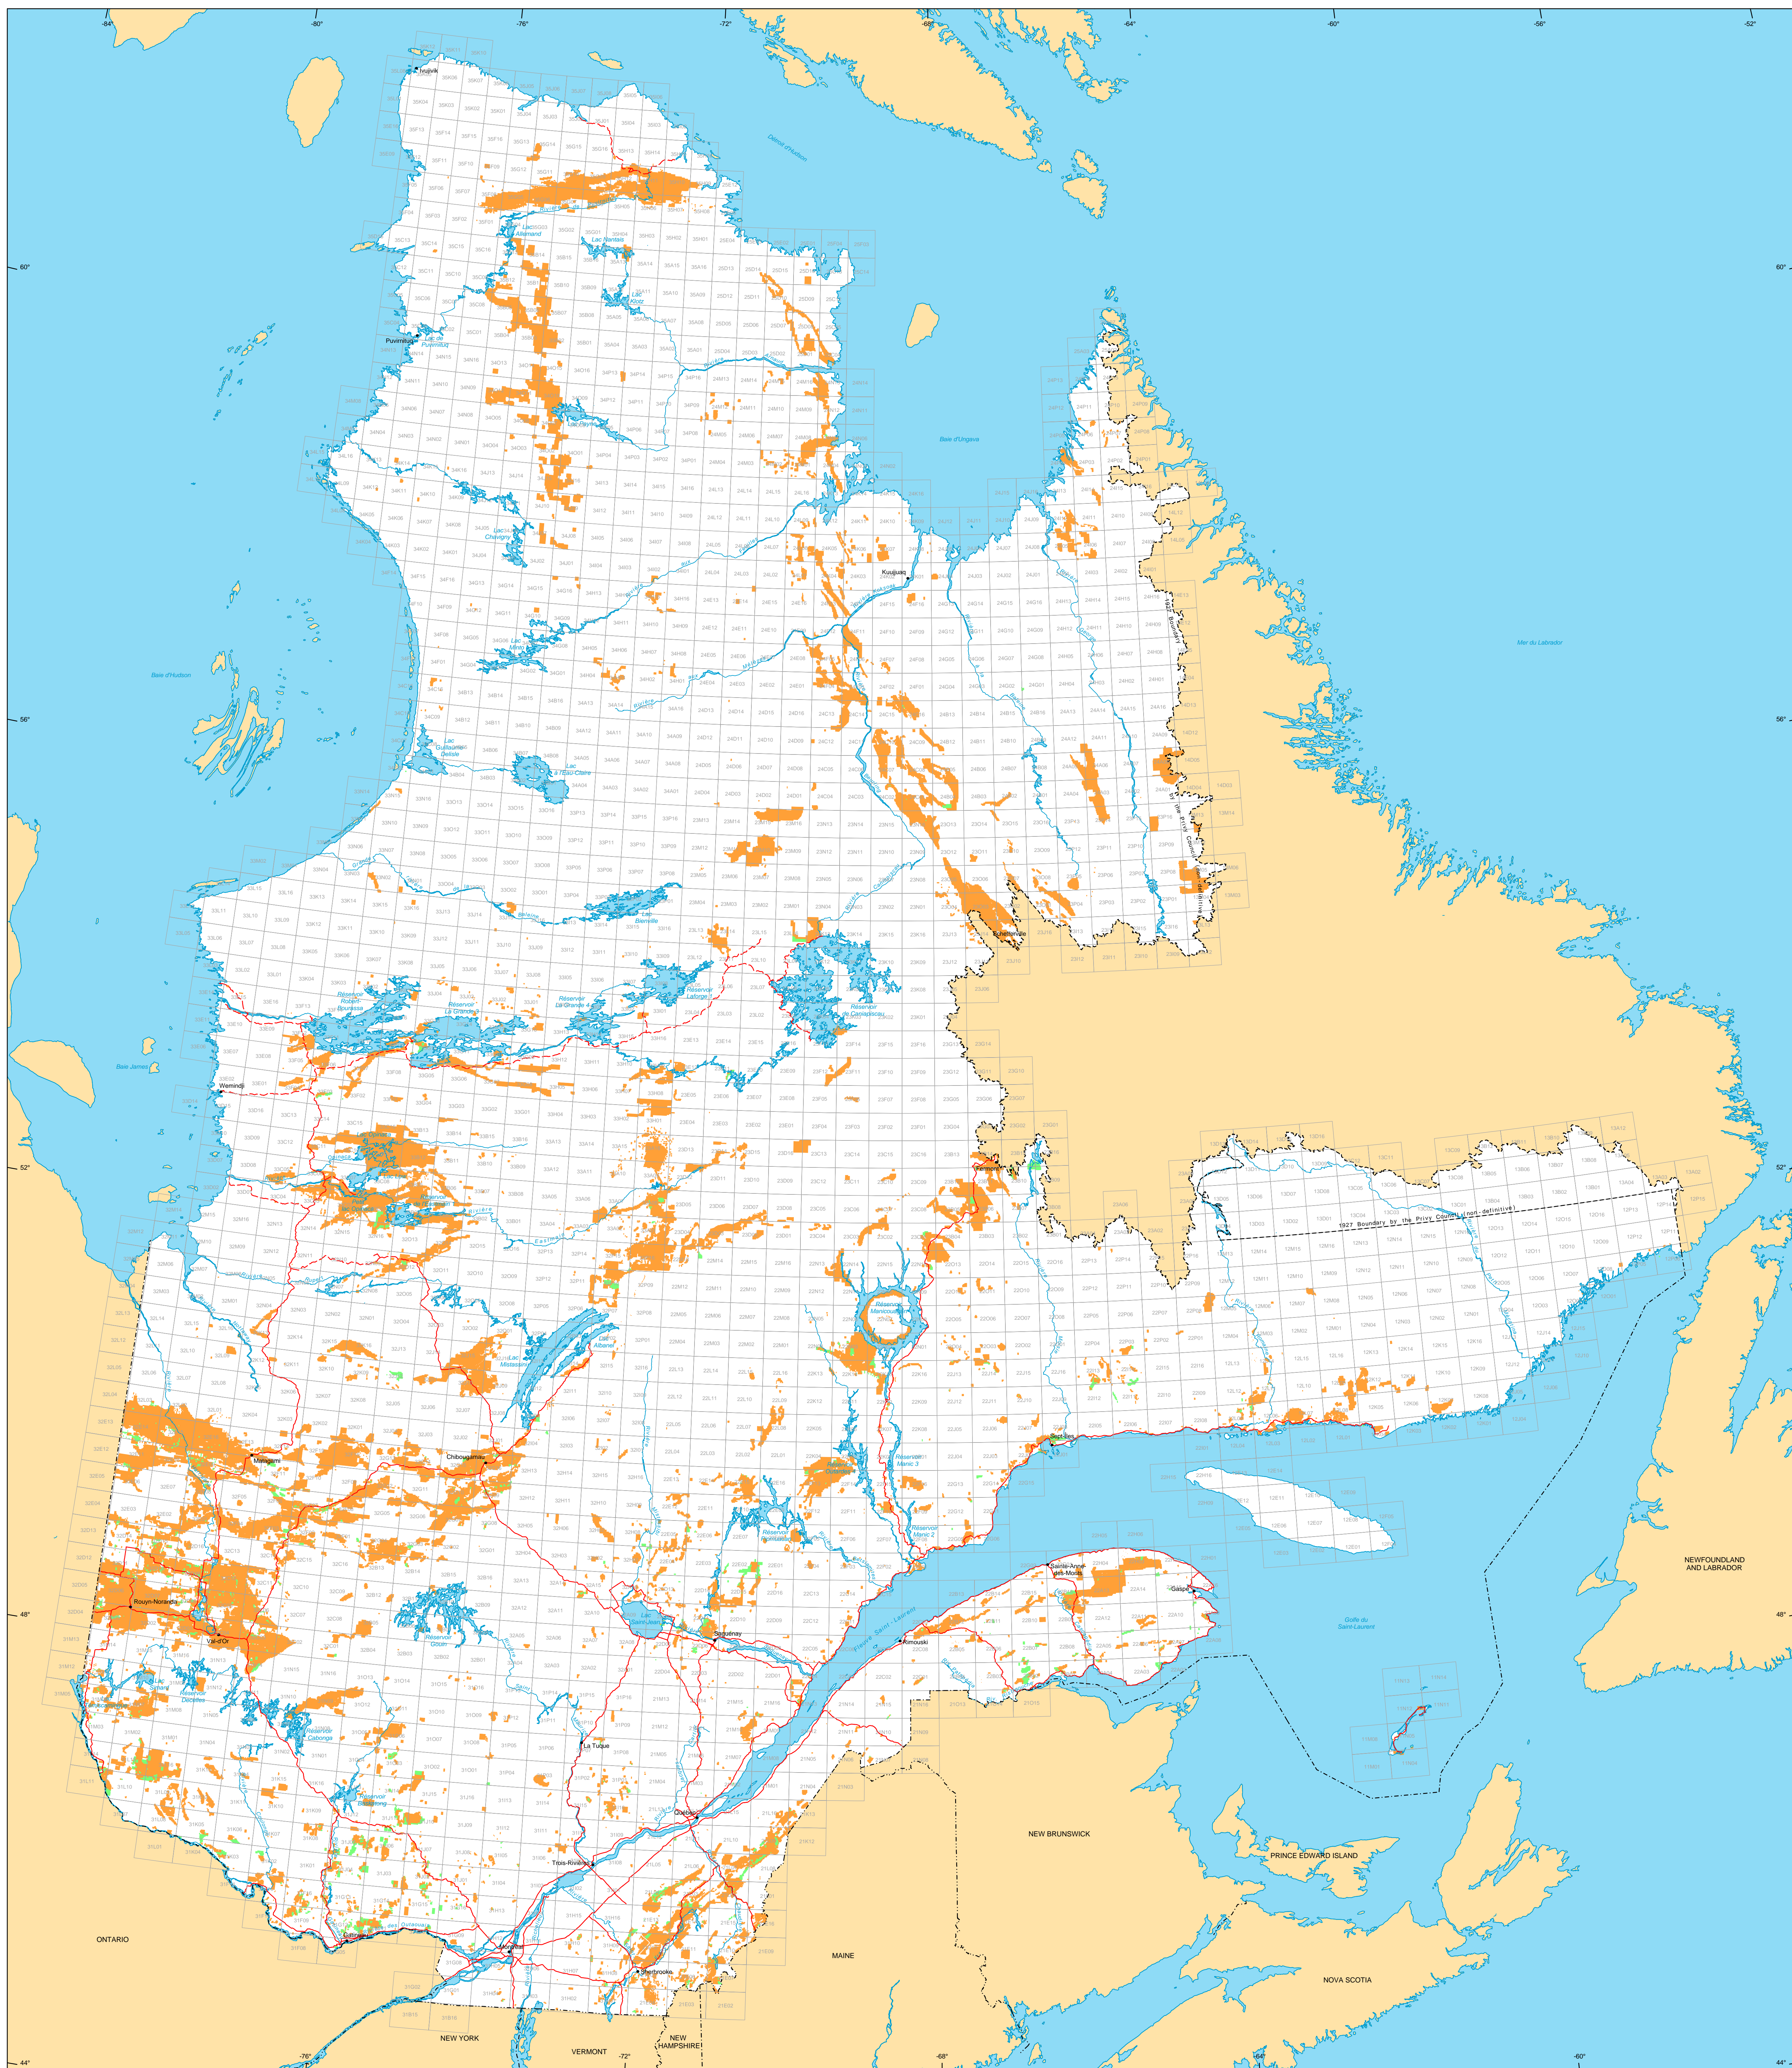

Mining Titles in Québec

Mining Titles
Active
Number: 243 858 sites
Area: 11 286 912 ha
Percentage of land: 6.8%

Pending
Number: 10 120 sites
Area: 556 780 ha

Border
- - - International
- - - Interstate
- - - Québec - Newfoundland and Labrador
(This border is not definitive.)

Road Network
- - - Road
- - - Unpaved Road

Hydrography
Lake
River

Populated Place
Other Jurisdiction

1:50 000 NTS Sheets Limits

Area of the Province of Québec: 166 744 100 ha

Sources

Data	Organization	Year
Mining	MIRNF	2012
Cartographic Reference (SICOA TM, BOCA 0M)	MIRNF	2011

1:2 500 000
0 50 100 150 km

© Gouvernement du Québec, June 6, 2012