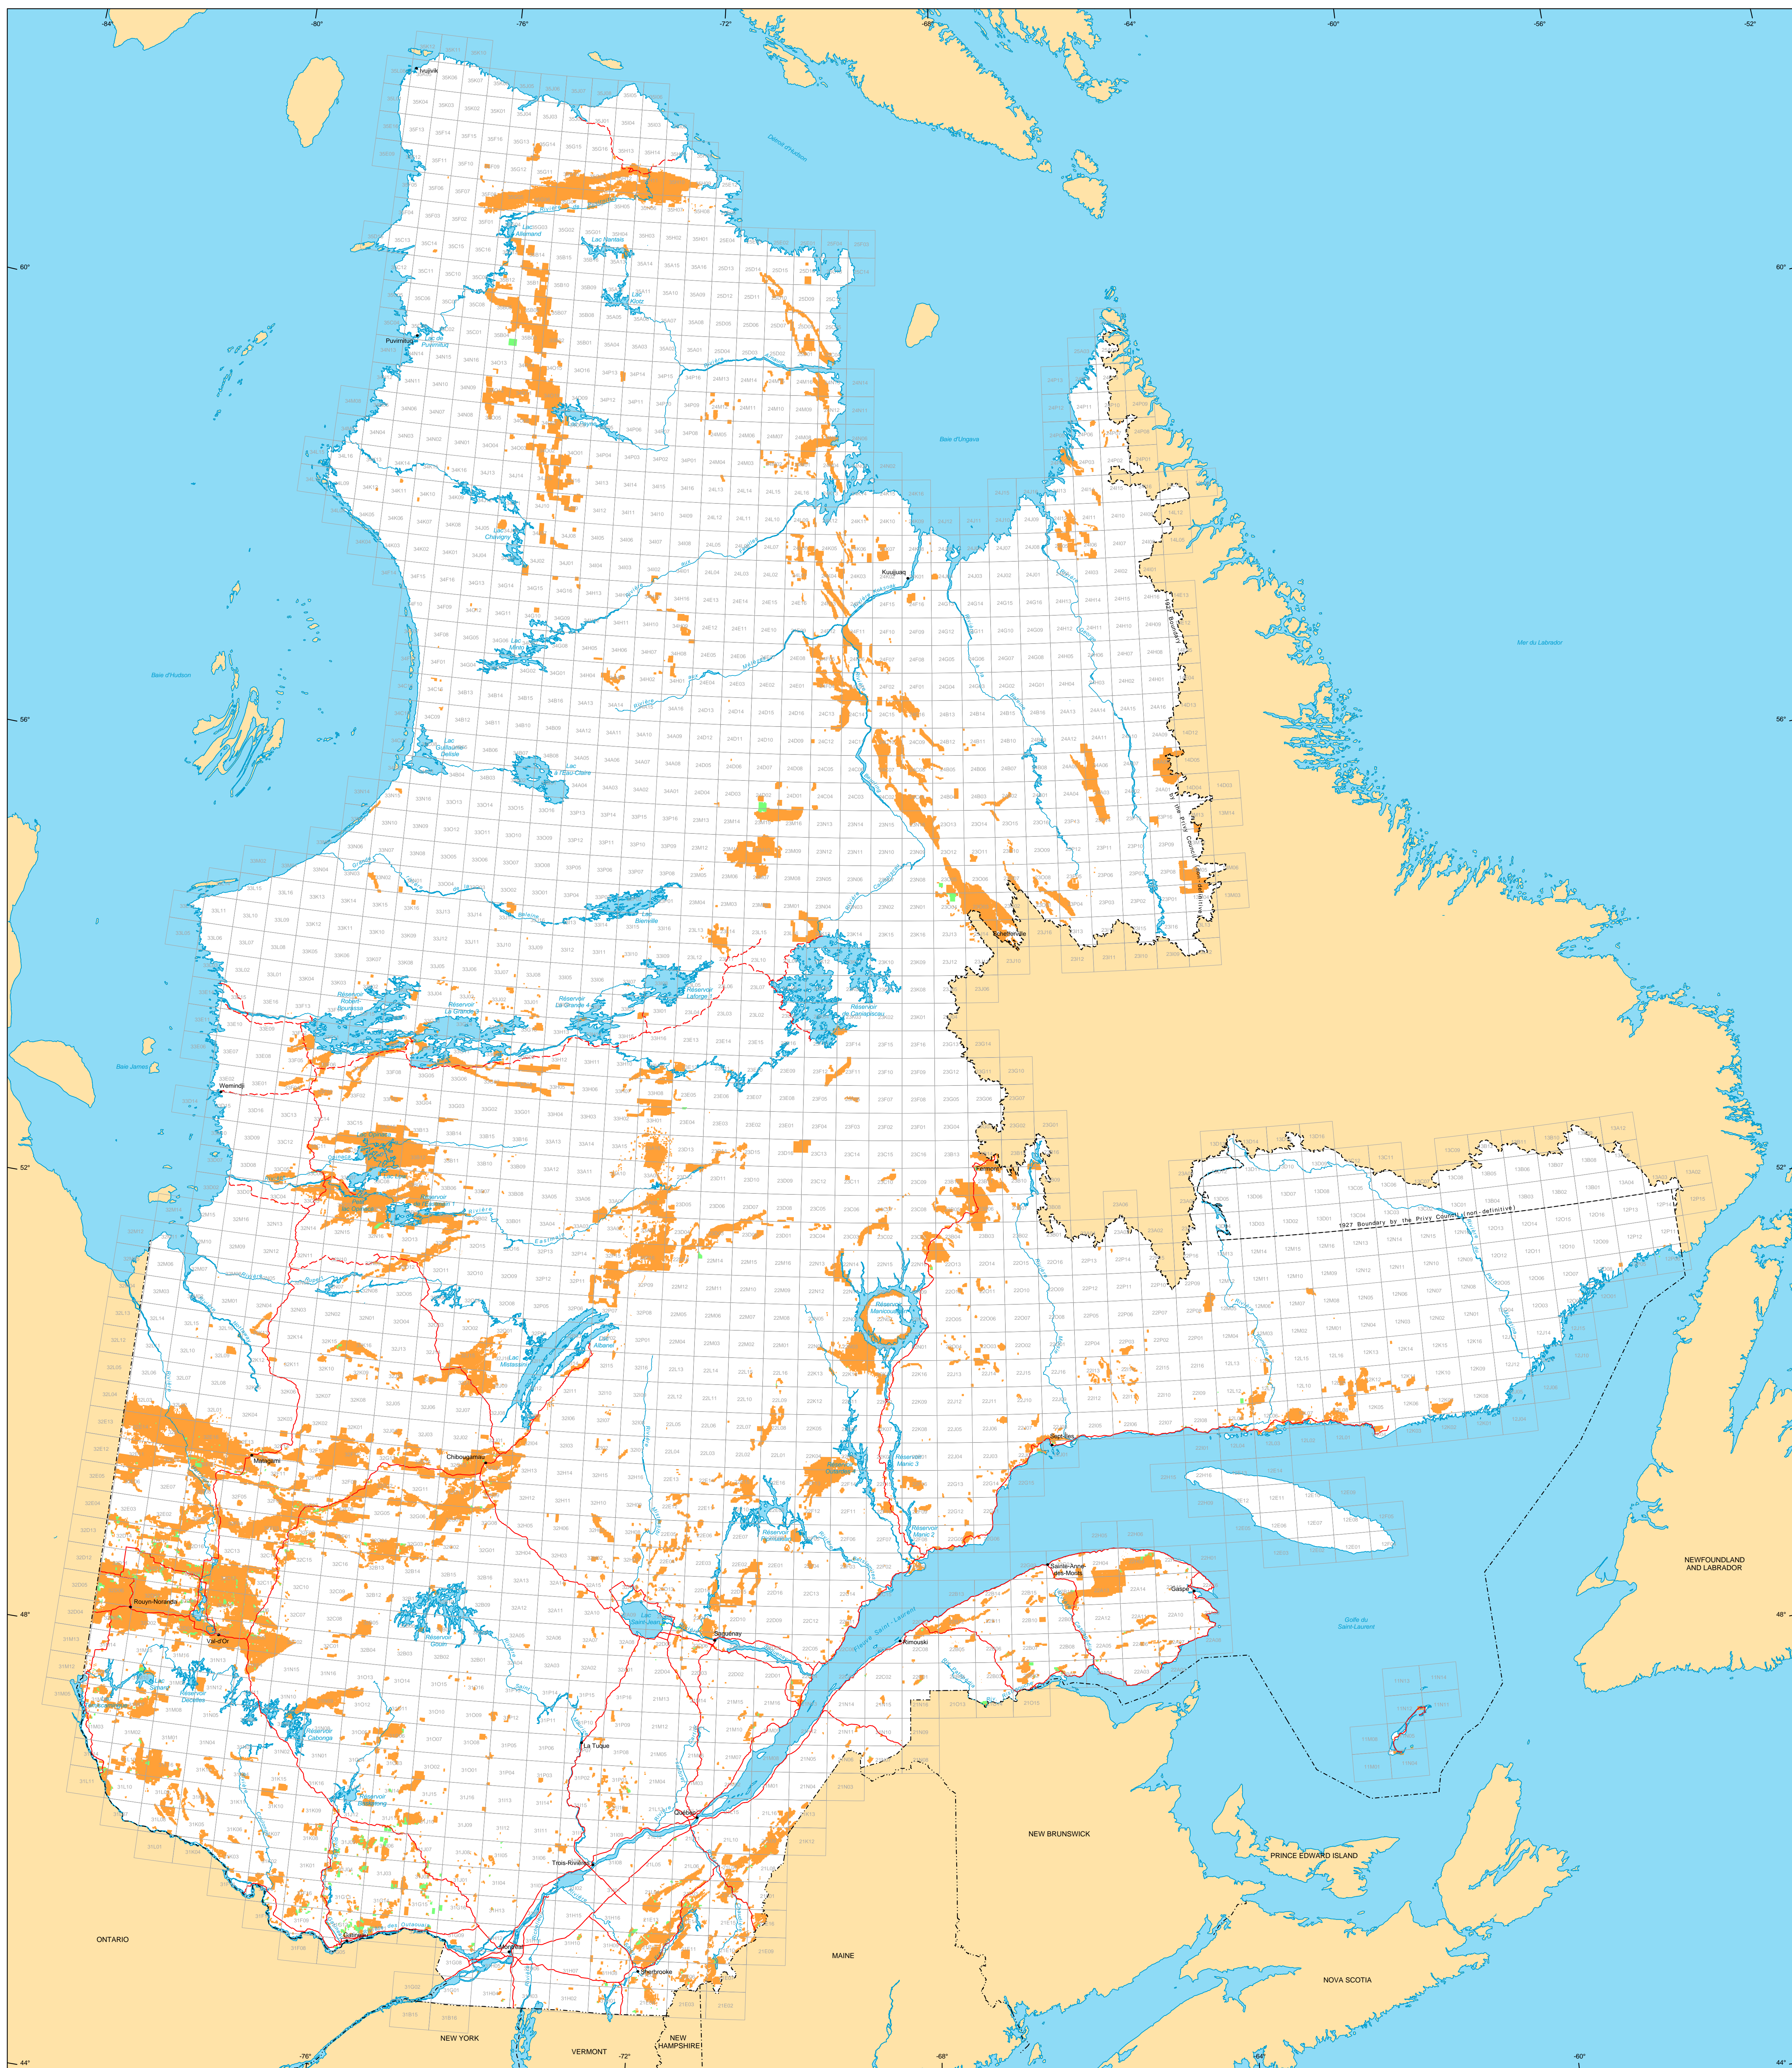

Mining Titles in Québec

Mining Titles
Active
Number : 246 287 titres
Area : 11 426 273 ha
Percentage of land : 6,8%

Pending
Number : 5 725 titres
Area : 265 899 ha

Border
- - - International
- - - Interstate
- - - Québec - Newfoundland and Labrador
(This border is not definitive.)

Road Network
- - - Road
- - - Unpaved Road

Hydrography
Lake
River

Populated Place
Other Jurisdiction

1:50 000 NTS Sheets Limits

Area of the Province of Québec : 166 744 100 ha

Metadata
Geodesic Datum : NAD 83
Coordinate System : Conic Lambert with two standard parallels (46° and 60°)

Sources
Data : Mining Cartographic Reference (BOCMA TM, BOCMA 0M)
Organization : MRNF
Year : 2012

© Gouvernement du Québec, August 8, 2012