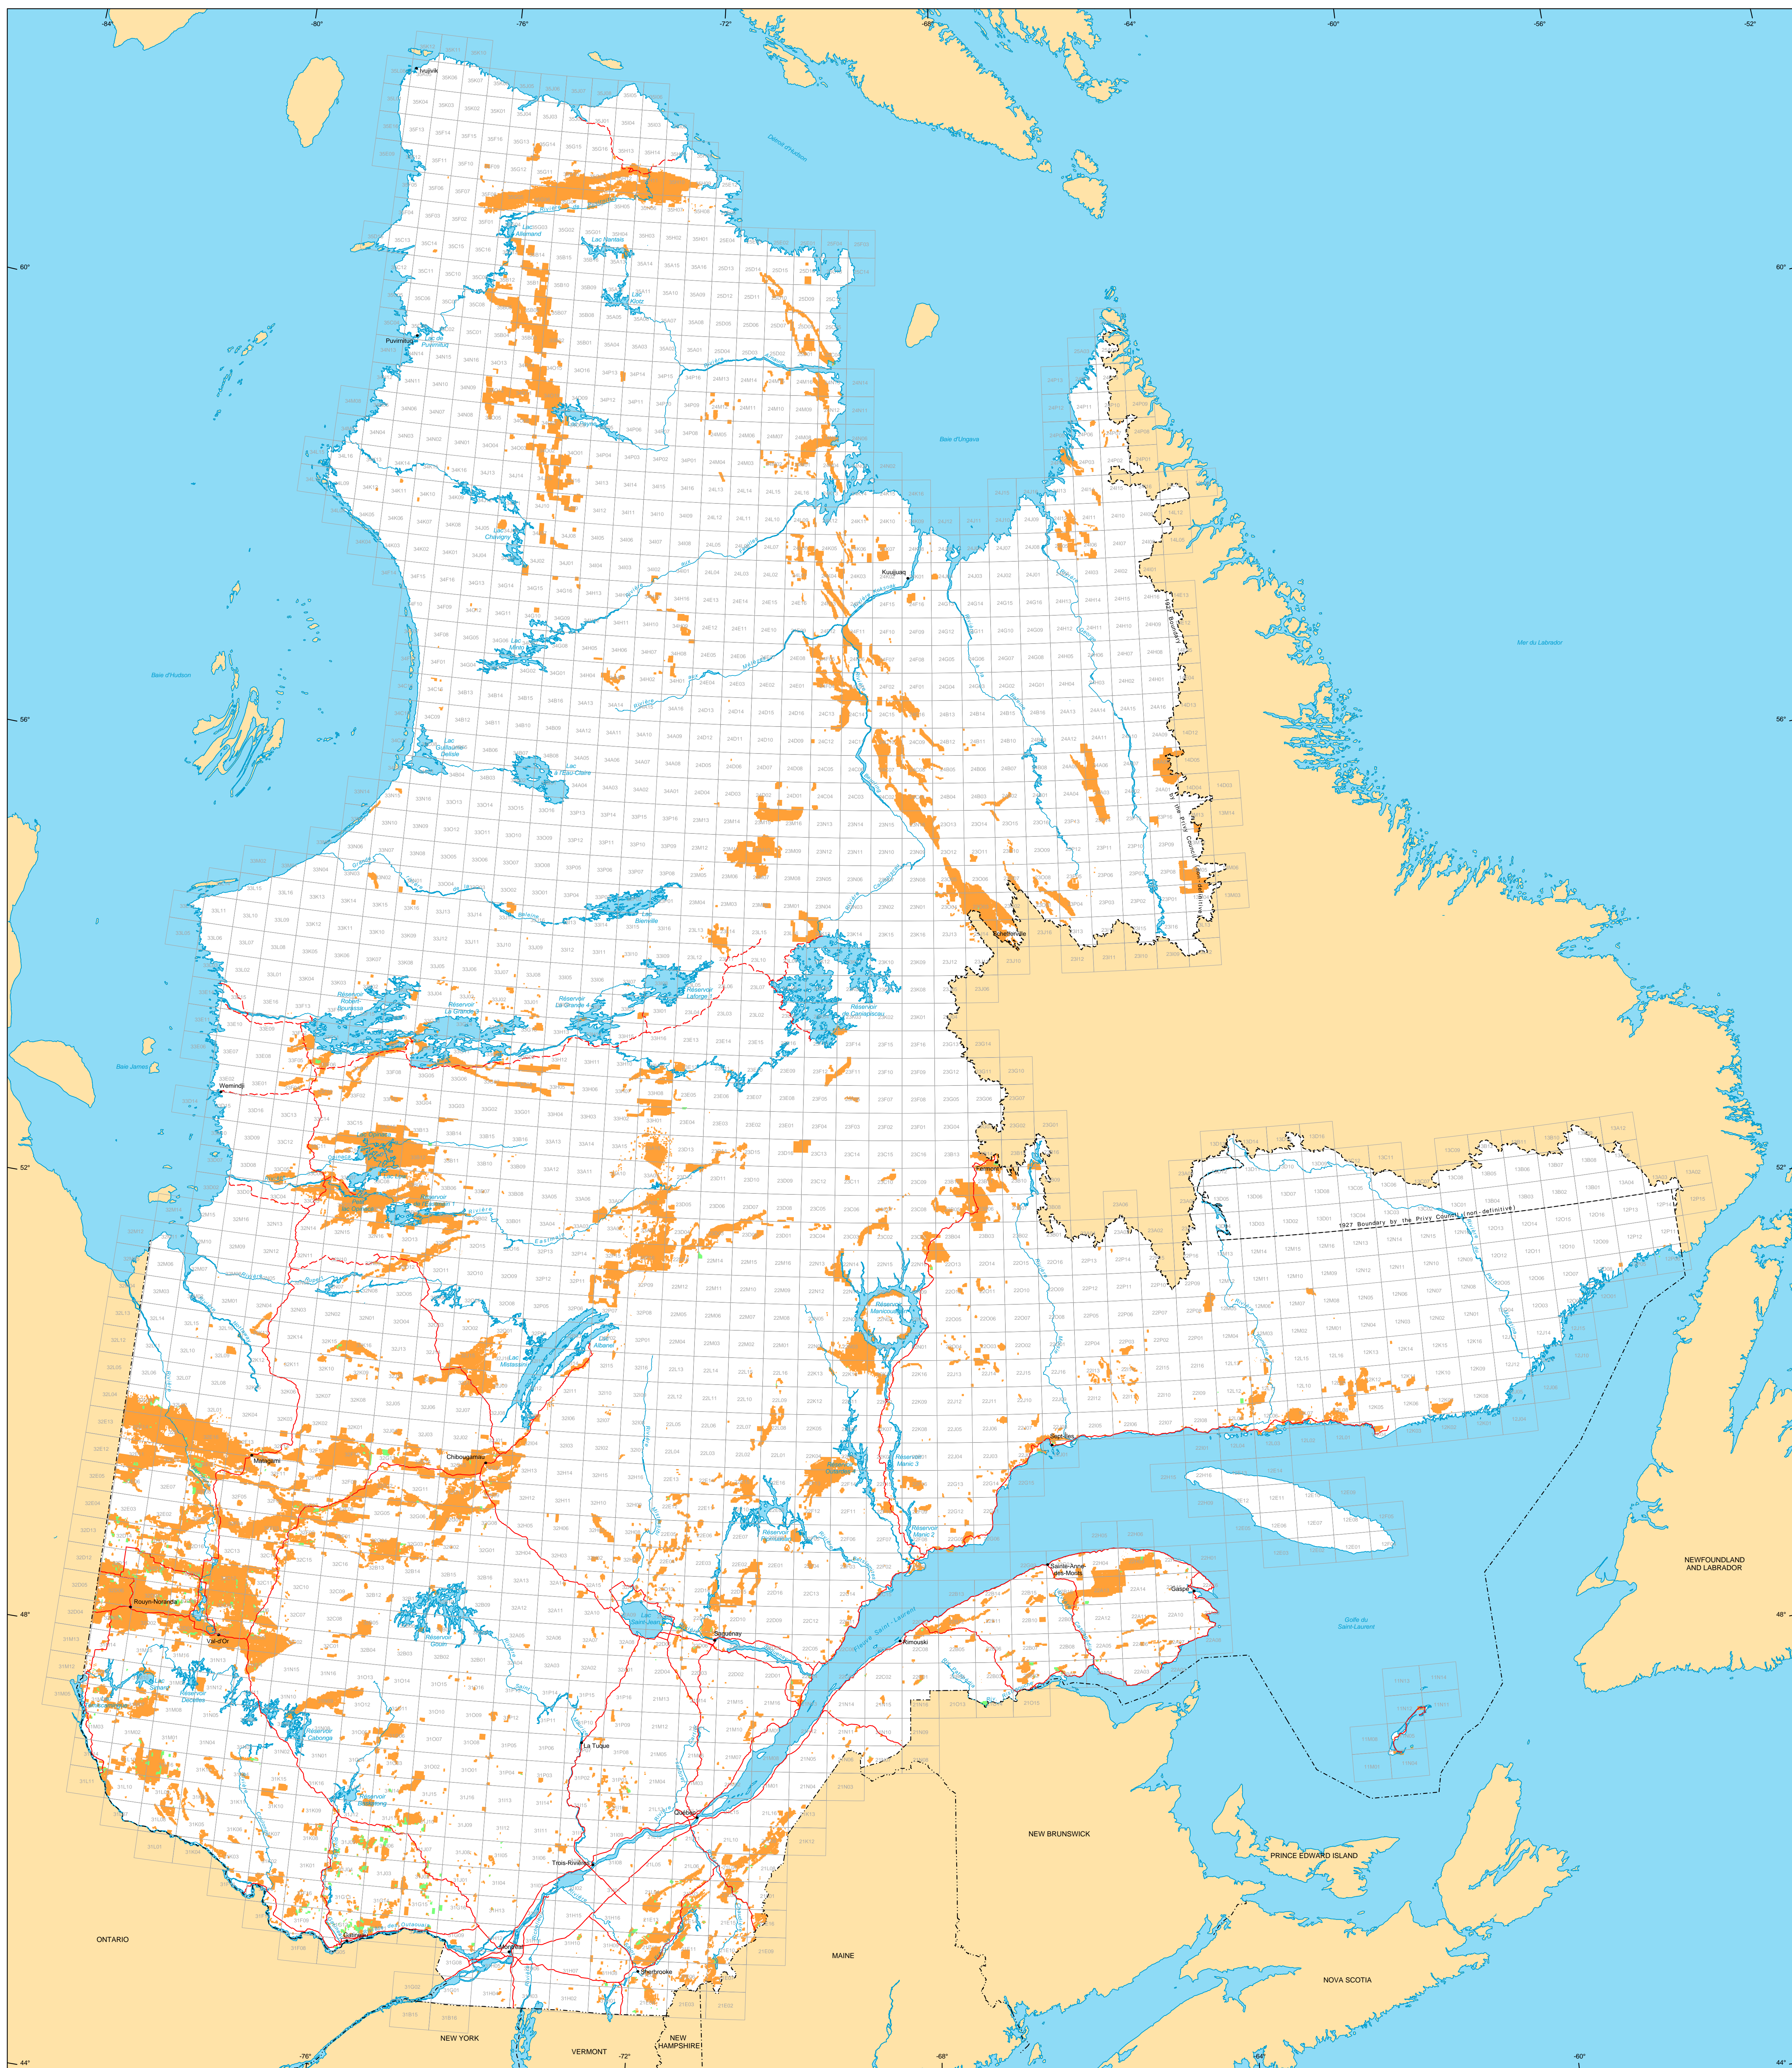

Mining Titles in Québec

Mining Titles
Active
Number: 245 472 titres
Area: 11 216 979 ha
Percentage of land: 6.8%

Pending
Number: 5 149 titres
Area: 249 052 ha

Border
International
Interprovincial, Interstate
Québec - Newfoundland and Labrador
(This border is not definitive.)

Road Network
Road
Unpaved Road

Hydrography
Lake
River

Populated Place

Other Jurisdiction

1:50 000 NTS Sheets Limits

Area of the Province of Québec: 166 744 100 ha

1:2 500 000
0 50 100 150 km

© Gouvernement du Québec, September 12, 2012