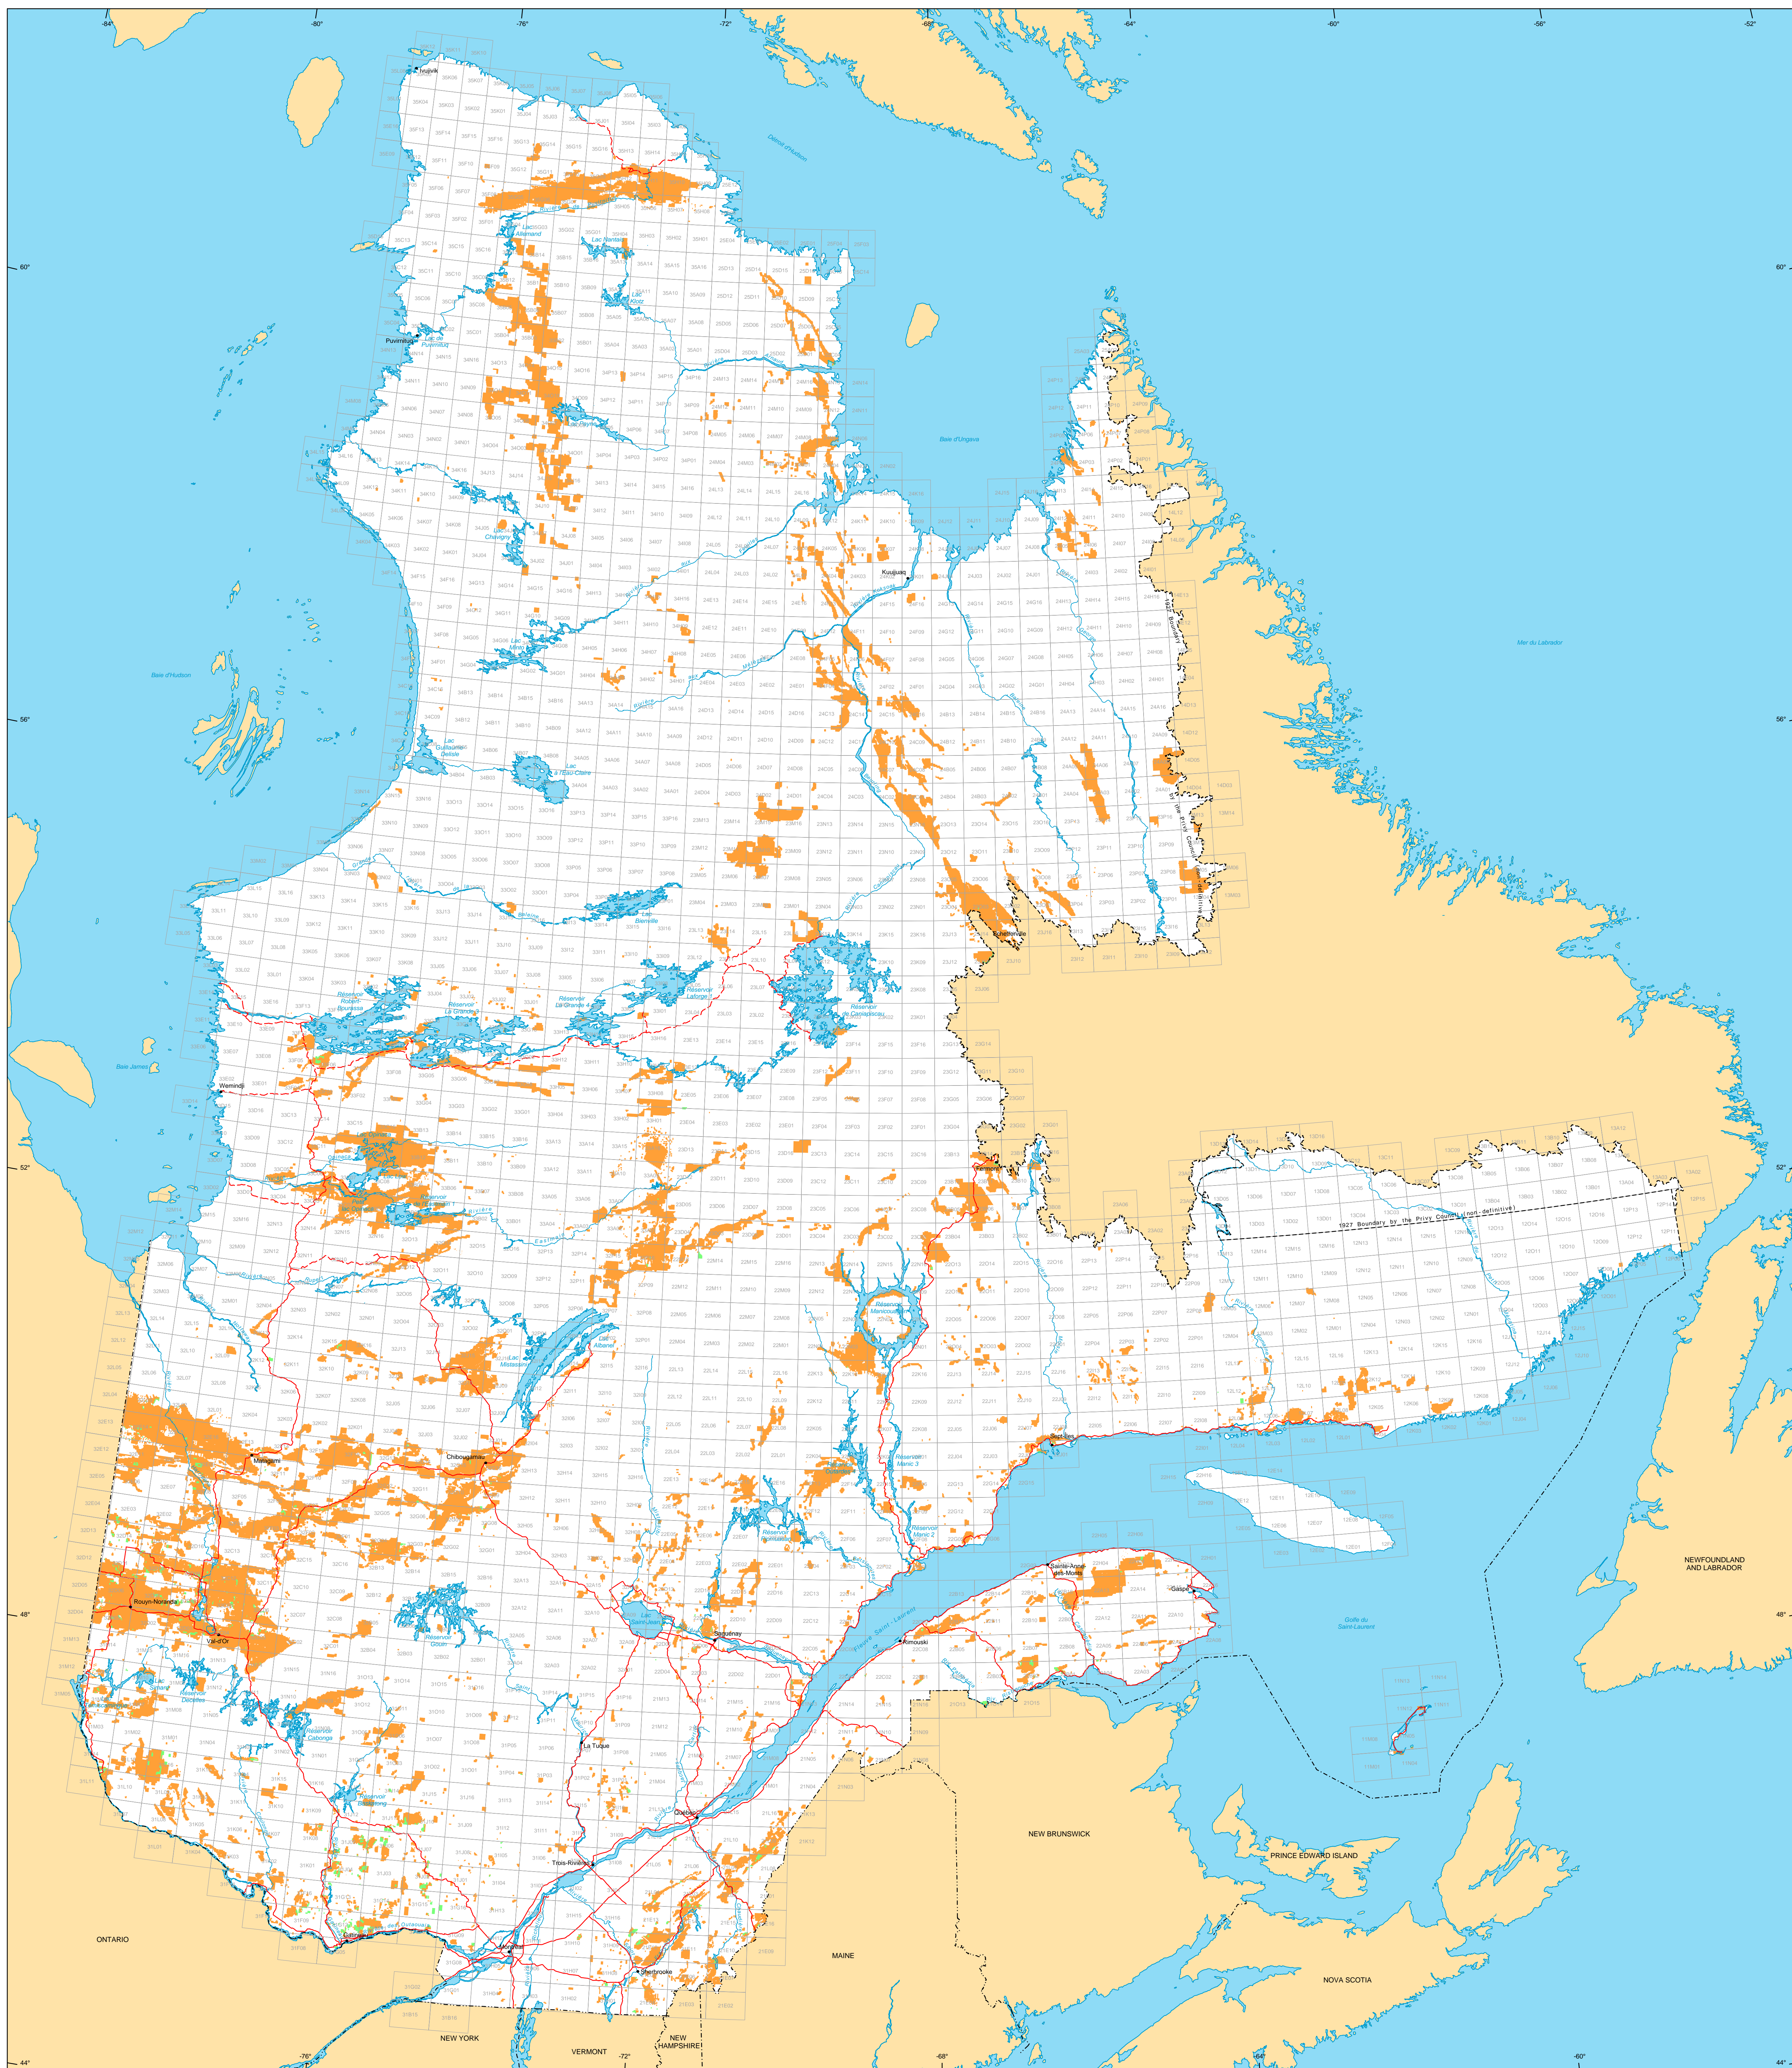

Mining Titles in Québec

Mining Titles
Active
Number: 244 891 titres
Area: 11 282 261 ha
Percentage of land: 6.8%

Pending
Number: 4 829 titres
Area: 227 030 ha

Border
International
Interprovincial, Interstate
Québec - Newfoundland and Labrador
(This border is not definitive.)

Road Network
Road
Unpaved Road

Hydrography
Lake
River

Populated Place
Other Jurisdiction
1:50 000 NTS Sheets Limits

Area of the Province of Québec: 166 744 100 ha

Metadata
Geodesic Datum: NAD 83
Coordinate System: Conus Lambert with two standard parallels (46° and 60°)

Sources
Data: Mining Reference (SIOCA 1M, BOCA 9M)
Organization: MRNF
Year: 2012, 2011

1:2 500 000
0 50 100 150 km

© Gouvernement du Québec, October 1, 2012