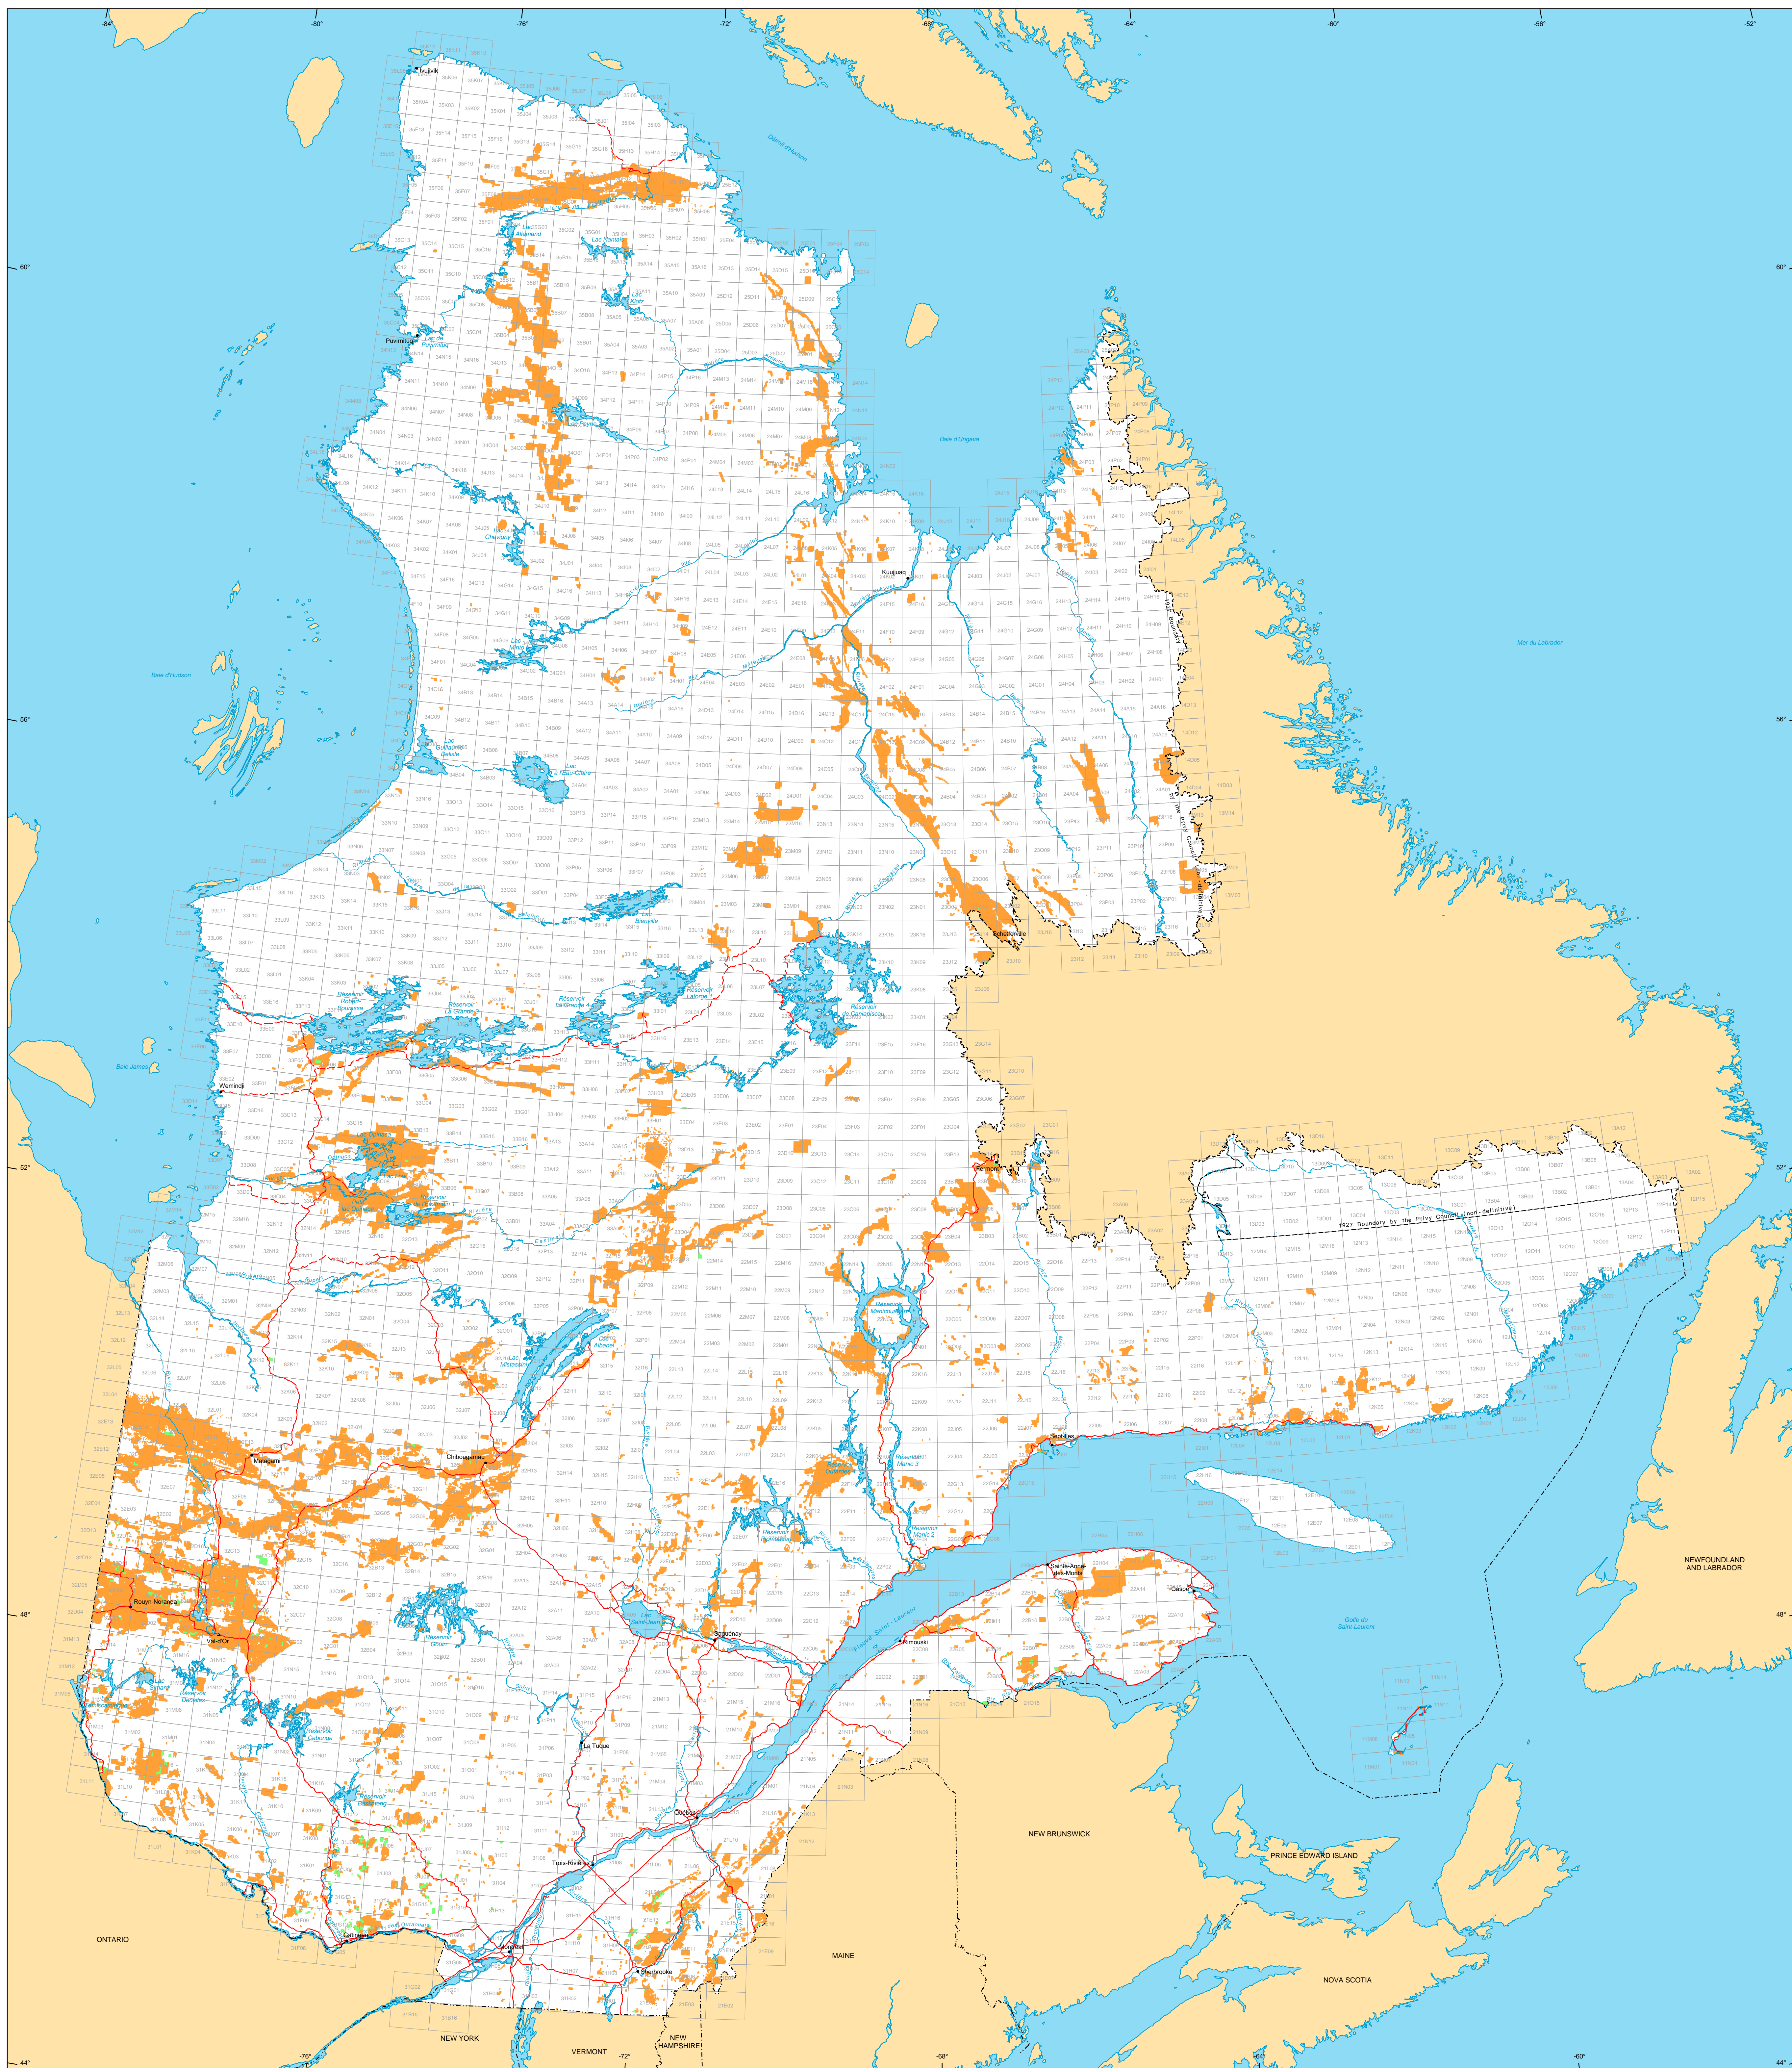

Mining Titles in Québec

Mining Titles
Active
Number: 244 073 sites
Area: 11 218 409 ha
Percentage of land: 6.8%

Pending
Number: 4 058 sites
Area: 221 999 ha

Border
International
Interprovincial, Interstate
Québec - Newfoundland and Labrador
(This border is not definitive.)

Road Network
Road
Unpaved Road

Hydrography
Lake
River

Populated Place

Other Jurisdiction

1:50 000 NTS Sheets Limits

Area of the Province of Québec: 166 744 100 ha

© Gouvernement du Québec, November 5, 2012