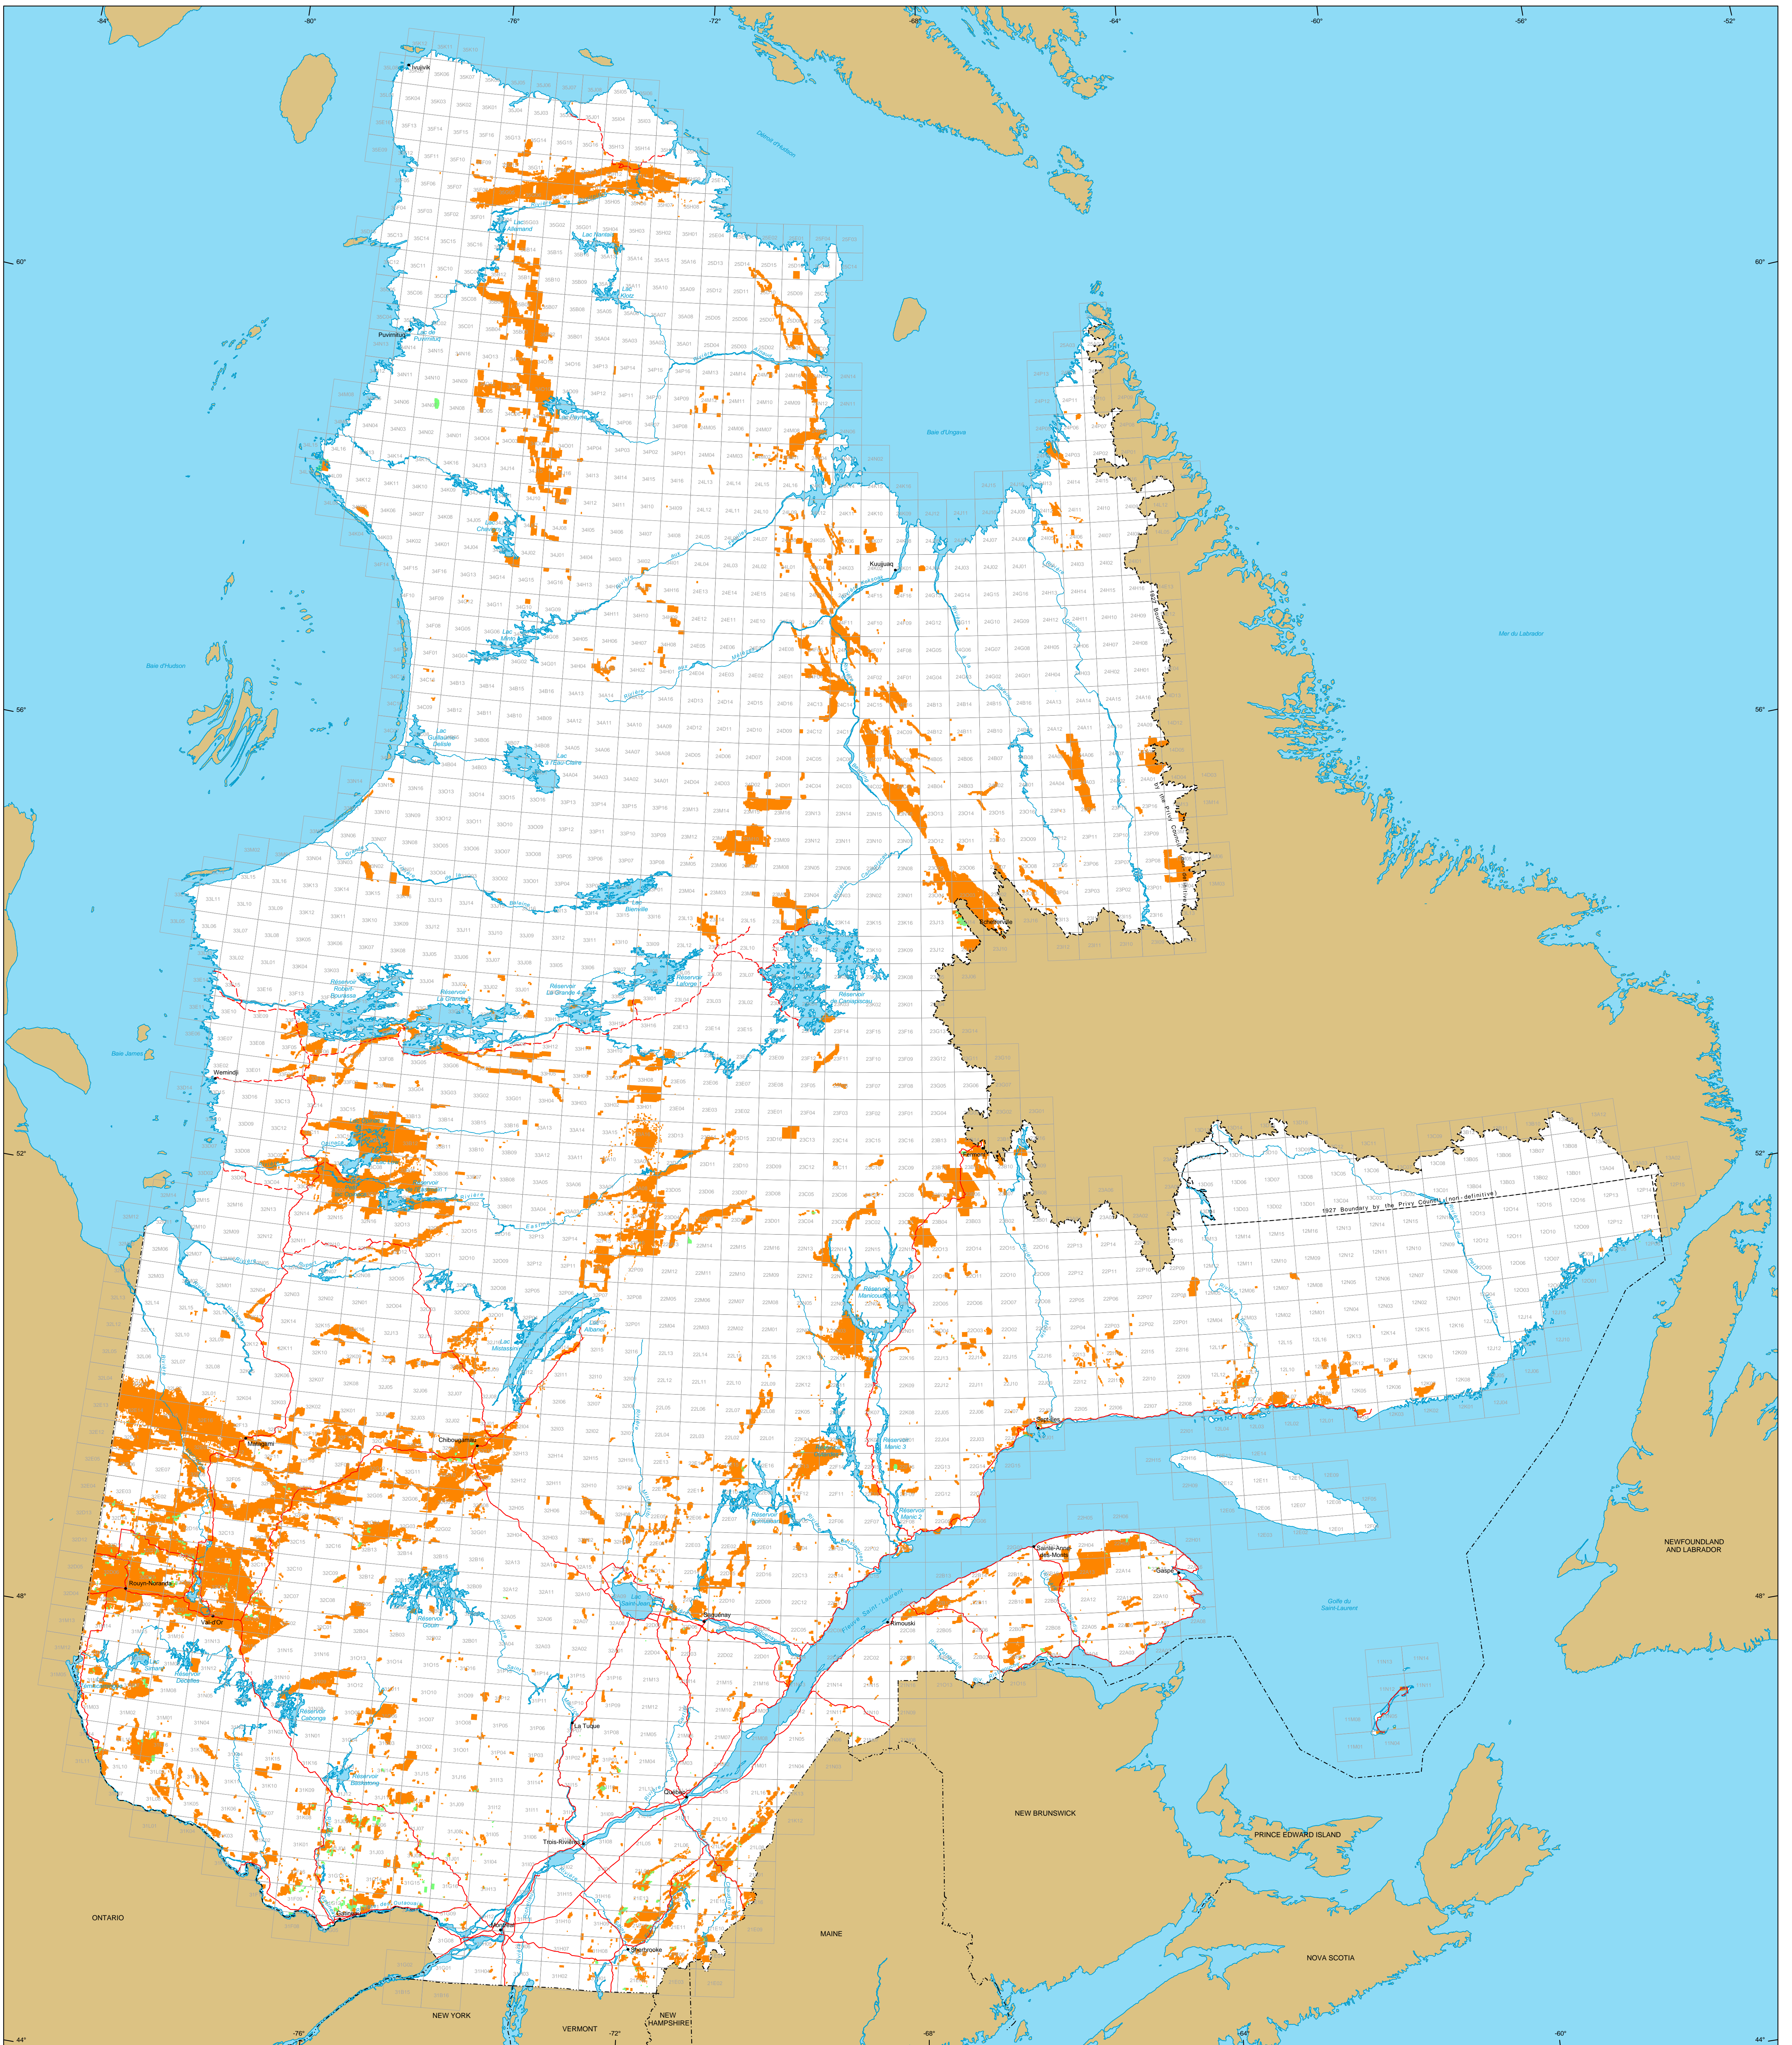

Mining Titles in Québec

Mining Titles

- Active
  Number: 236 737 titles
  Area: 11 029 681 ha
  Percentage of land: 6.6%
- Pending
  Number: 3 873 titles
  Area: 239 163 ha

Border

- International
- Interprovincial, Interstate
- Québec - Newfoundland and Labrador (This border is not definitive.)

Road Network

- Road
- Unpaved Road

Hydrography

- Lake
- River

Populated Place

Other Jurisdiction

1:50 000 NTS Sheets Limits

Area of the Province of Québec: 166 744 100 ha

Sources

Data	Organization	Year
Mining Cartographic Reference (SICQA 1M, BOCQA 9M)	MIRN	2013
	MIRN	2011

1:2 500 000
0 50 100 150 km

© Gouvernement du Québec, January 10, 2013

Ressources naturelles Québec