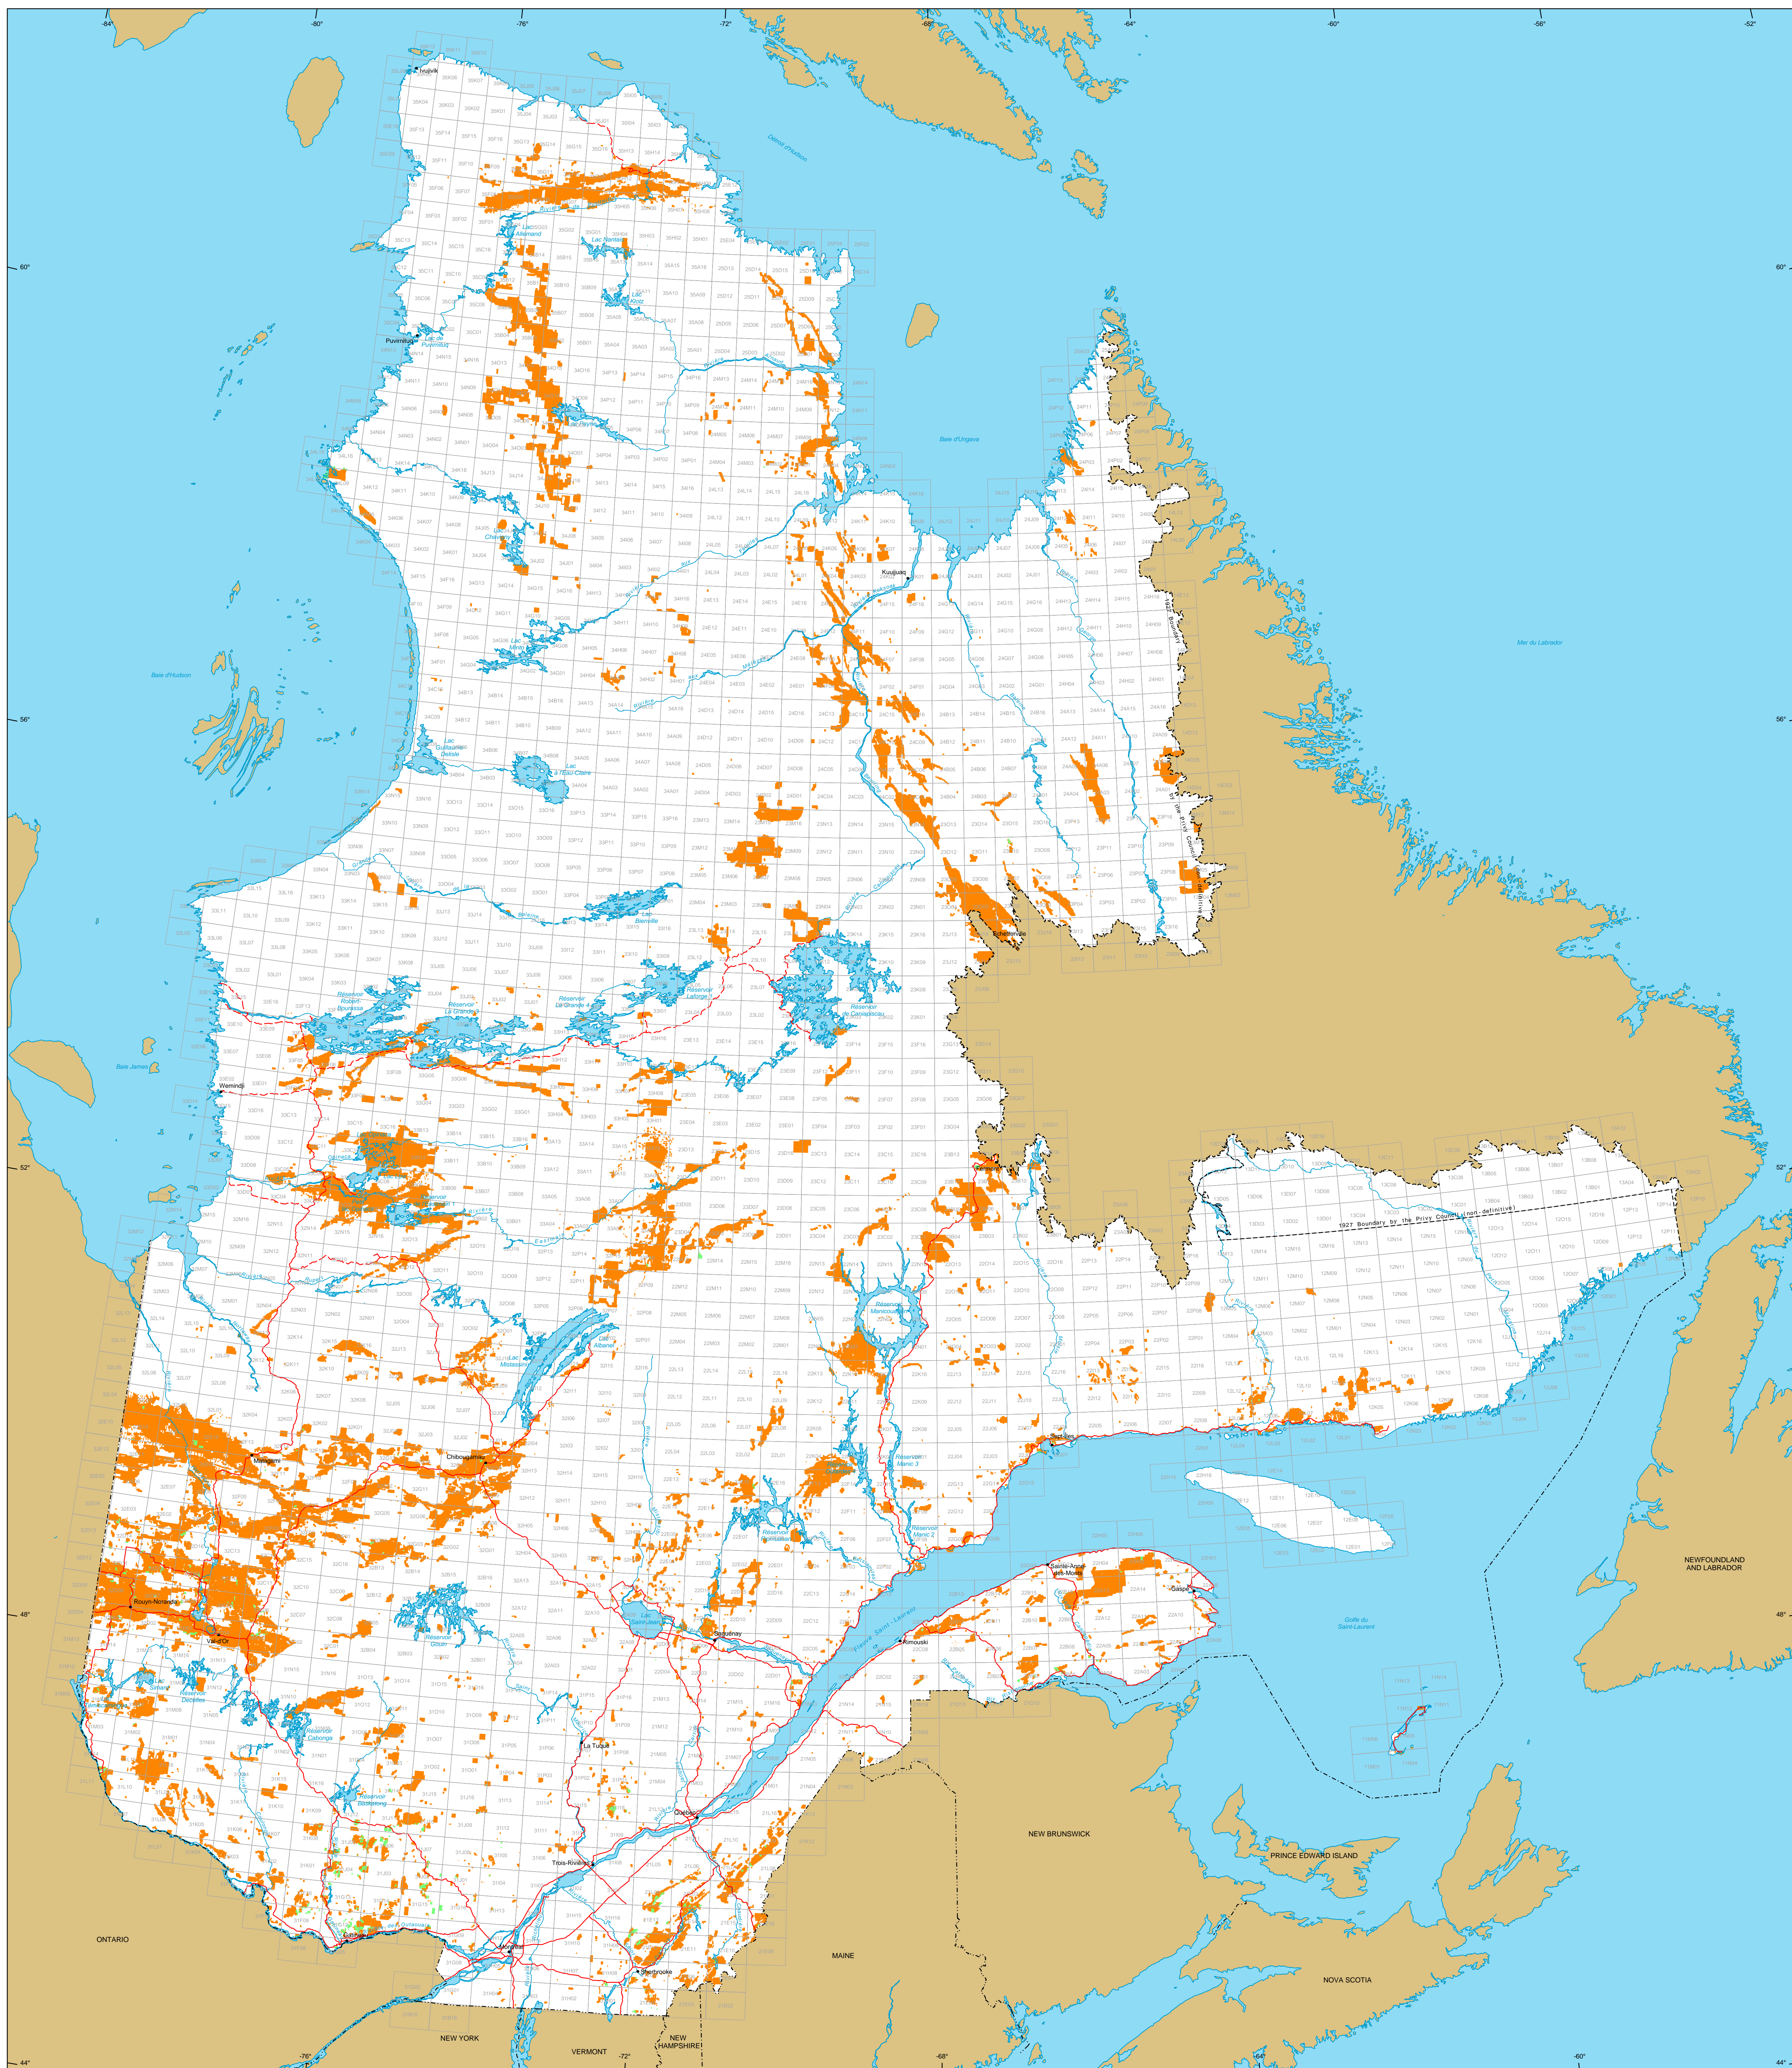

Mining Titles in Québec

Mining Titles
Active
Number : 236 251 titres
Area : 10 961 718 ha
Percentage of land : 6,6%

Pending
Number : 2 754 titres
Area : 195 0283 ha

Border
International
Interprovincial, Interstate
Québec - Newfoundland and Labrador
(This border is not definitive.)

Road Network
Road
Unpaved Road

Hydrography
Lake
River

Populated Place

Other Jurisdiction

1:50 000 NTS Sheets Limits

Area of the Province of Québec : 166 744 100 ha

1:2 500 000
0 50 100 150 km

Sources
Data : Mining Cartographic Reference (SICQA 1M, SICQA 9M)
Organization : MRN
Year : 2013

© Gouvernement du Québec, February 12, 2013