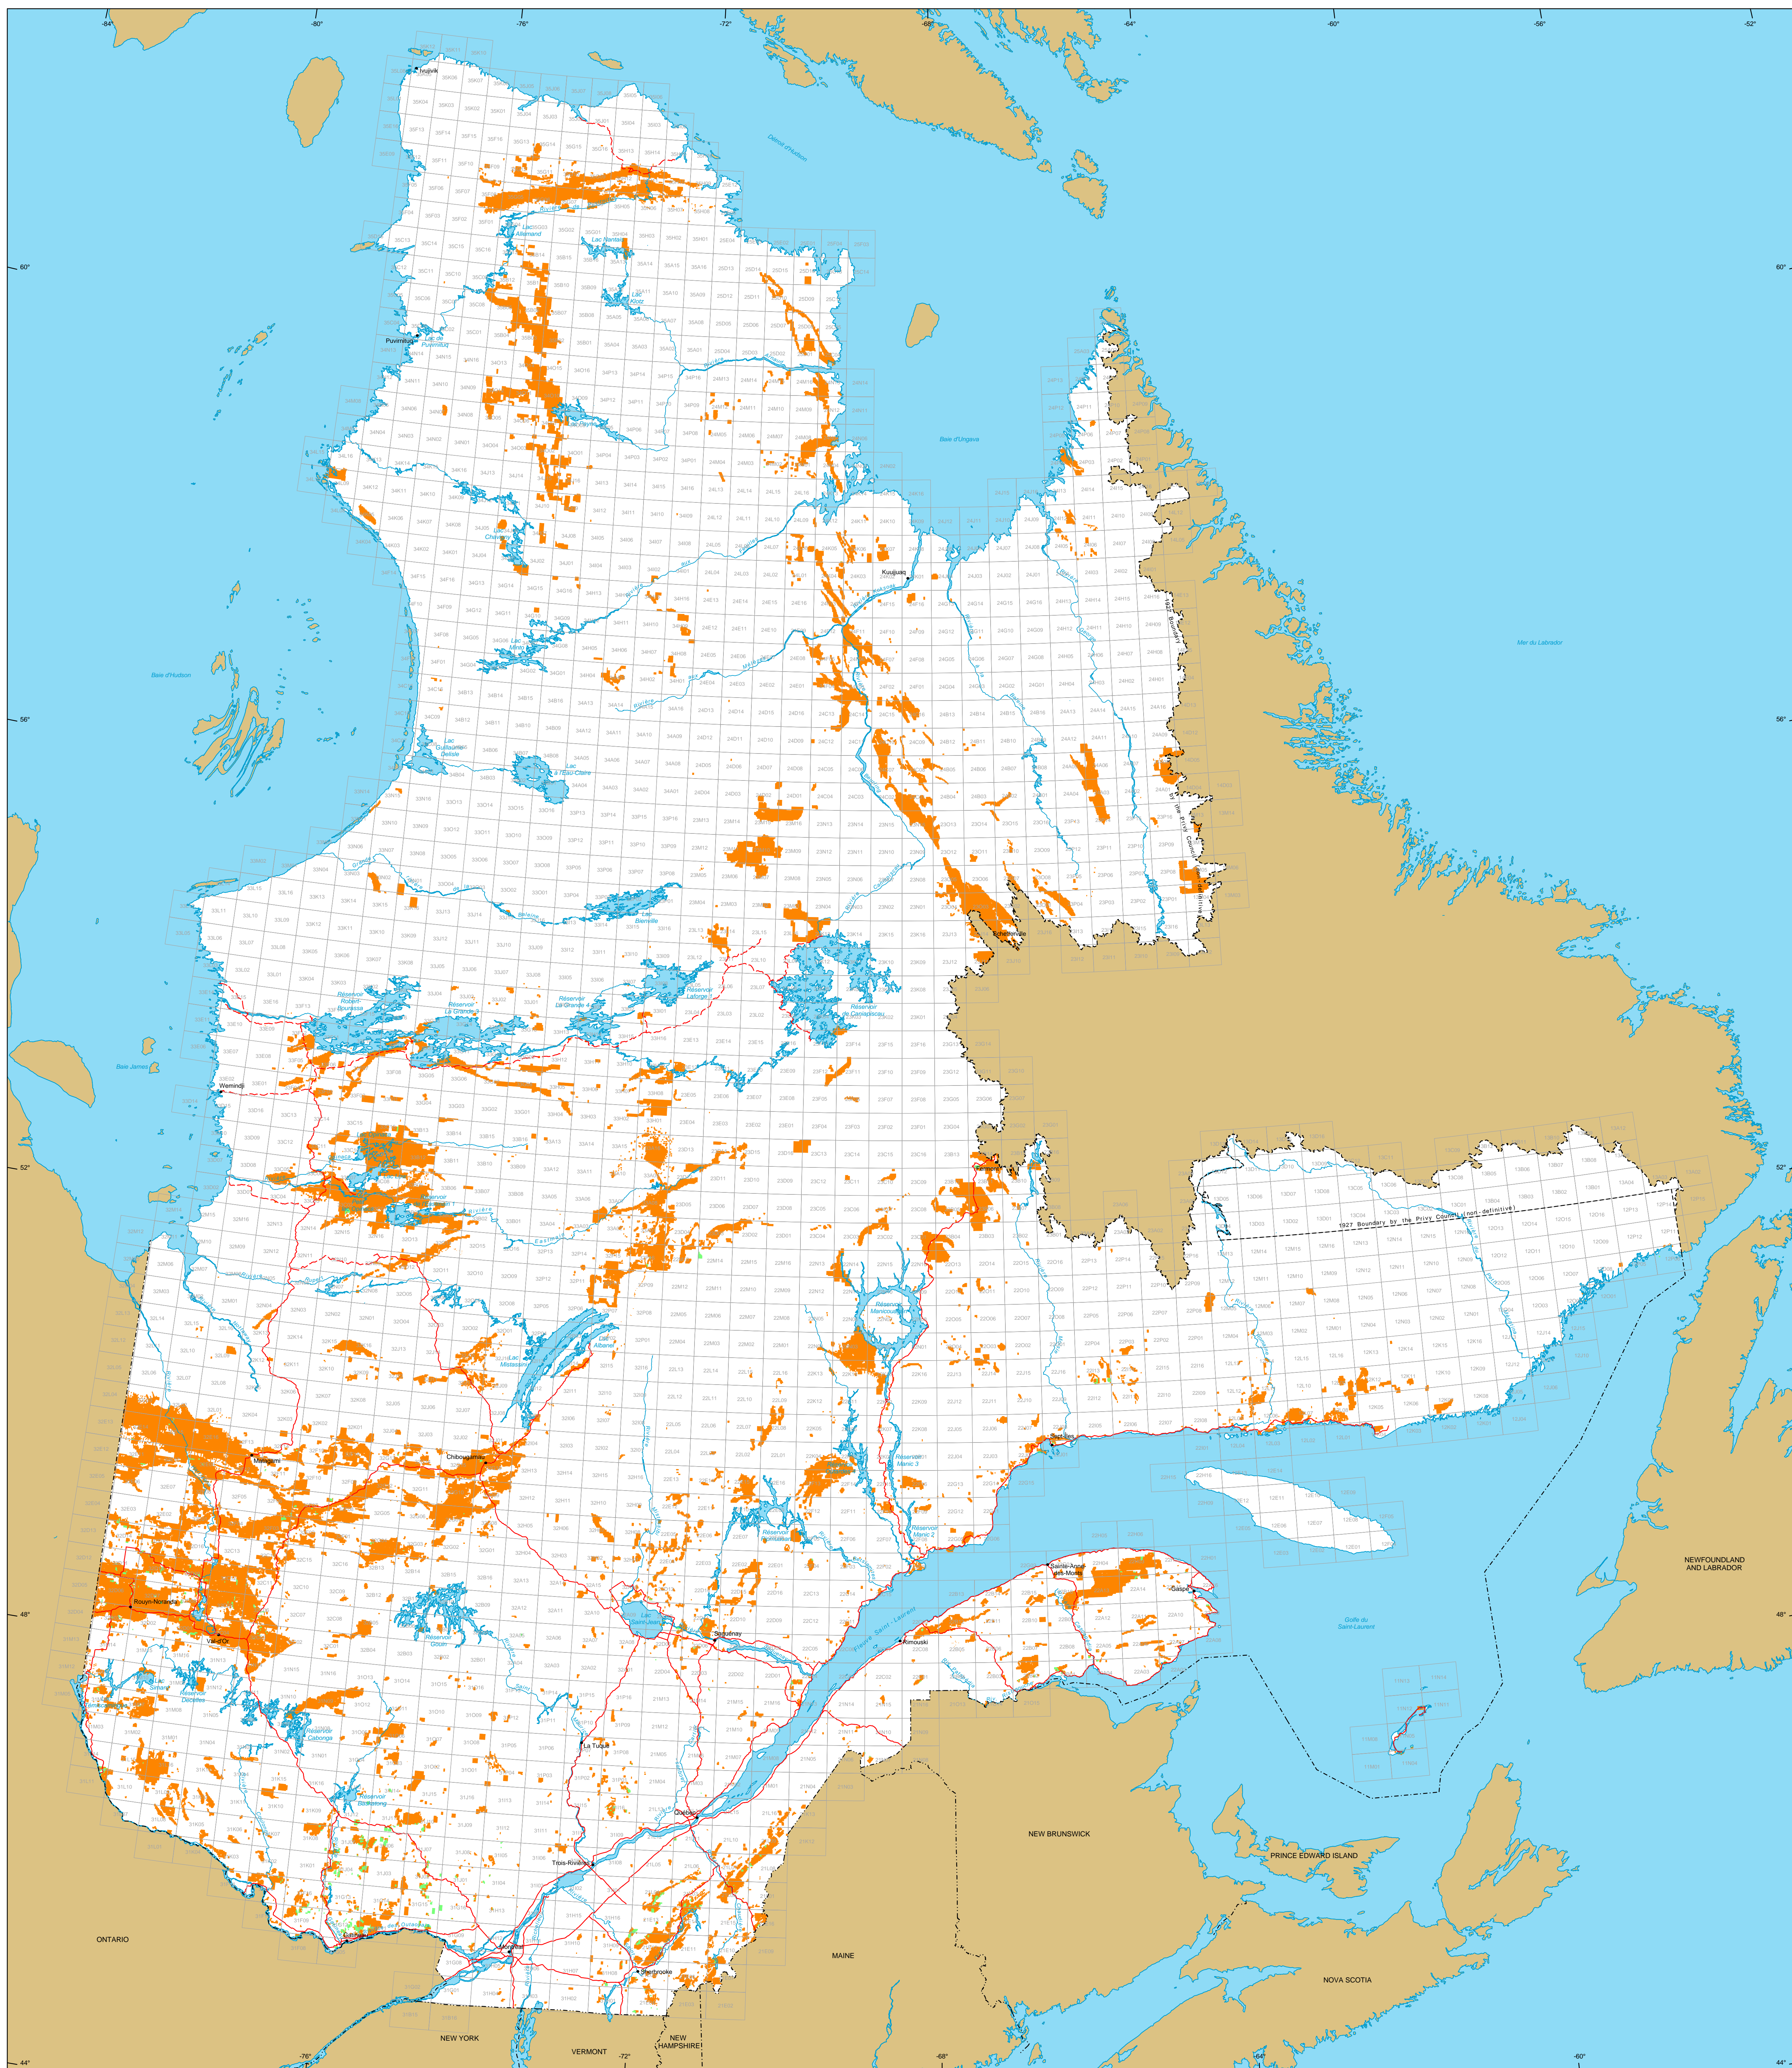

Mining Titles in Québec

Mining Titles
Active
Number : 234 867 titres
Area : 10 200 489 ha
Percentage of land : 6,0%

Pending
Number : 2 816 titres
Area : 182 617 ha

Border
- - - International
- - - Interstate
- - - Québec - Newfoundland and Labrador
(This border is not definitive.)

Road Network
- Road
- Unpaved Road

Hydrography
- Lake
- River

Populated Place
-

Other Jurisdiction
-

1:50 000 NTS Sheets Limits

Area of the Province of Québec : 166 744 100 ha

Sources
Data : Mining Cartographic Reference (SICQA 1M, SICQA 9M)
Organization : MRN
Year : 2013

© Gouvernement du Québec, March 15, 2013