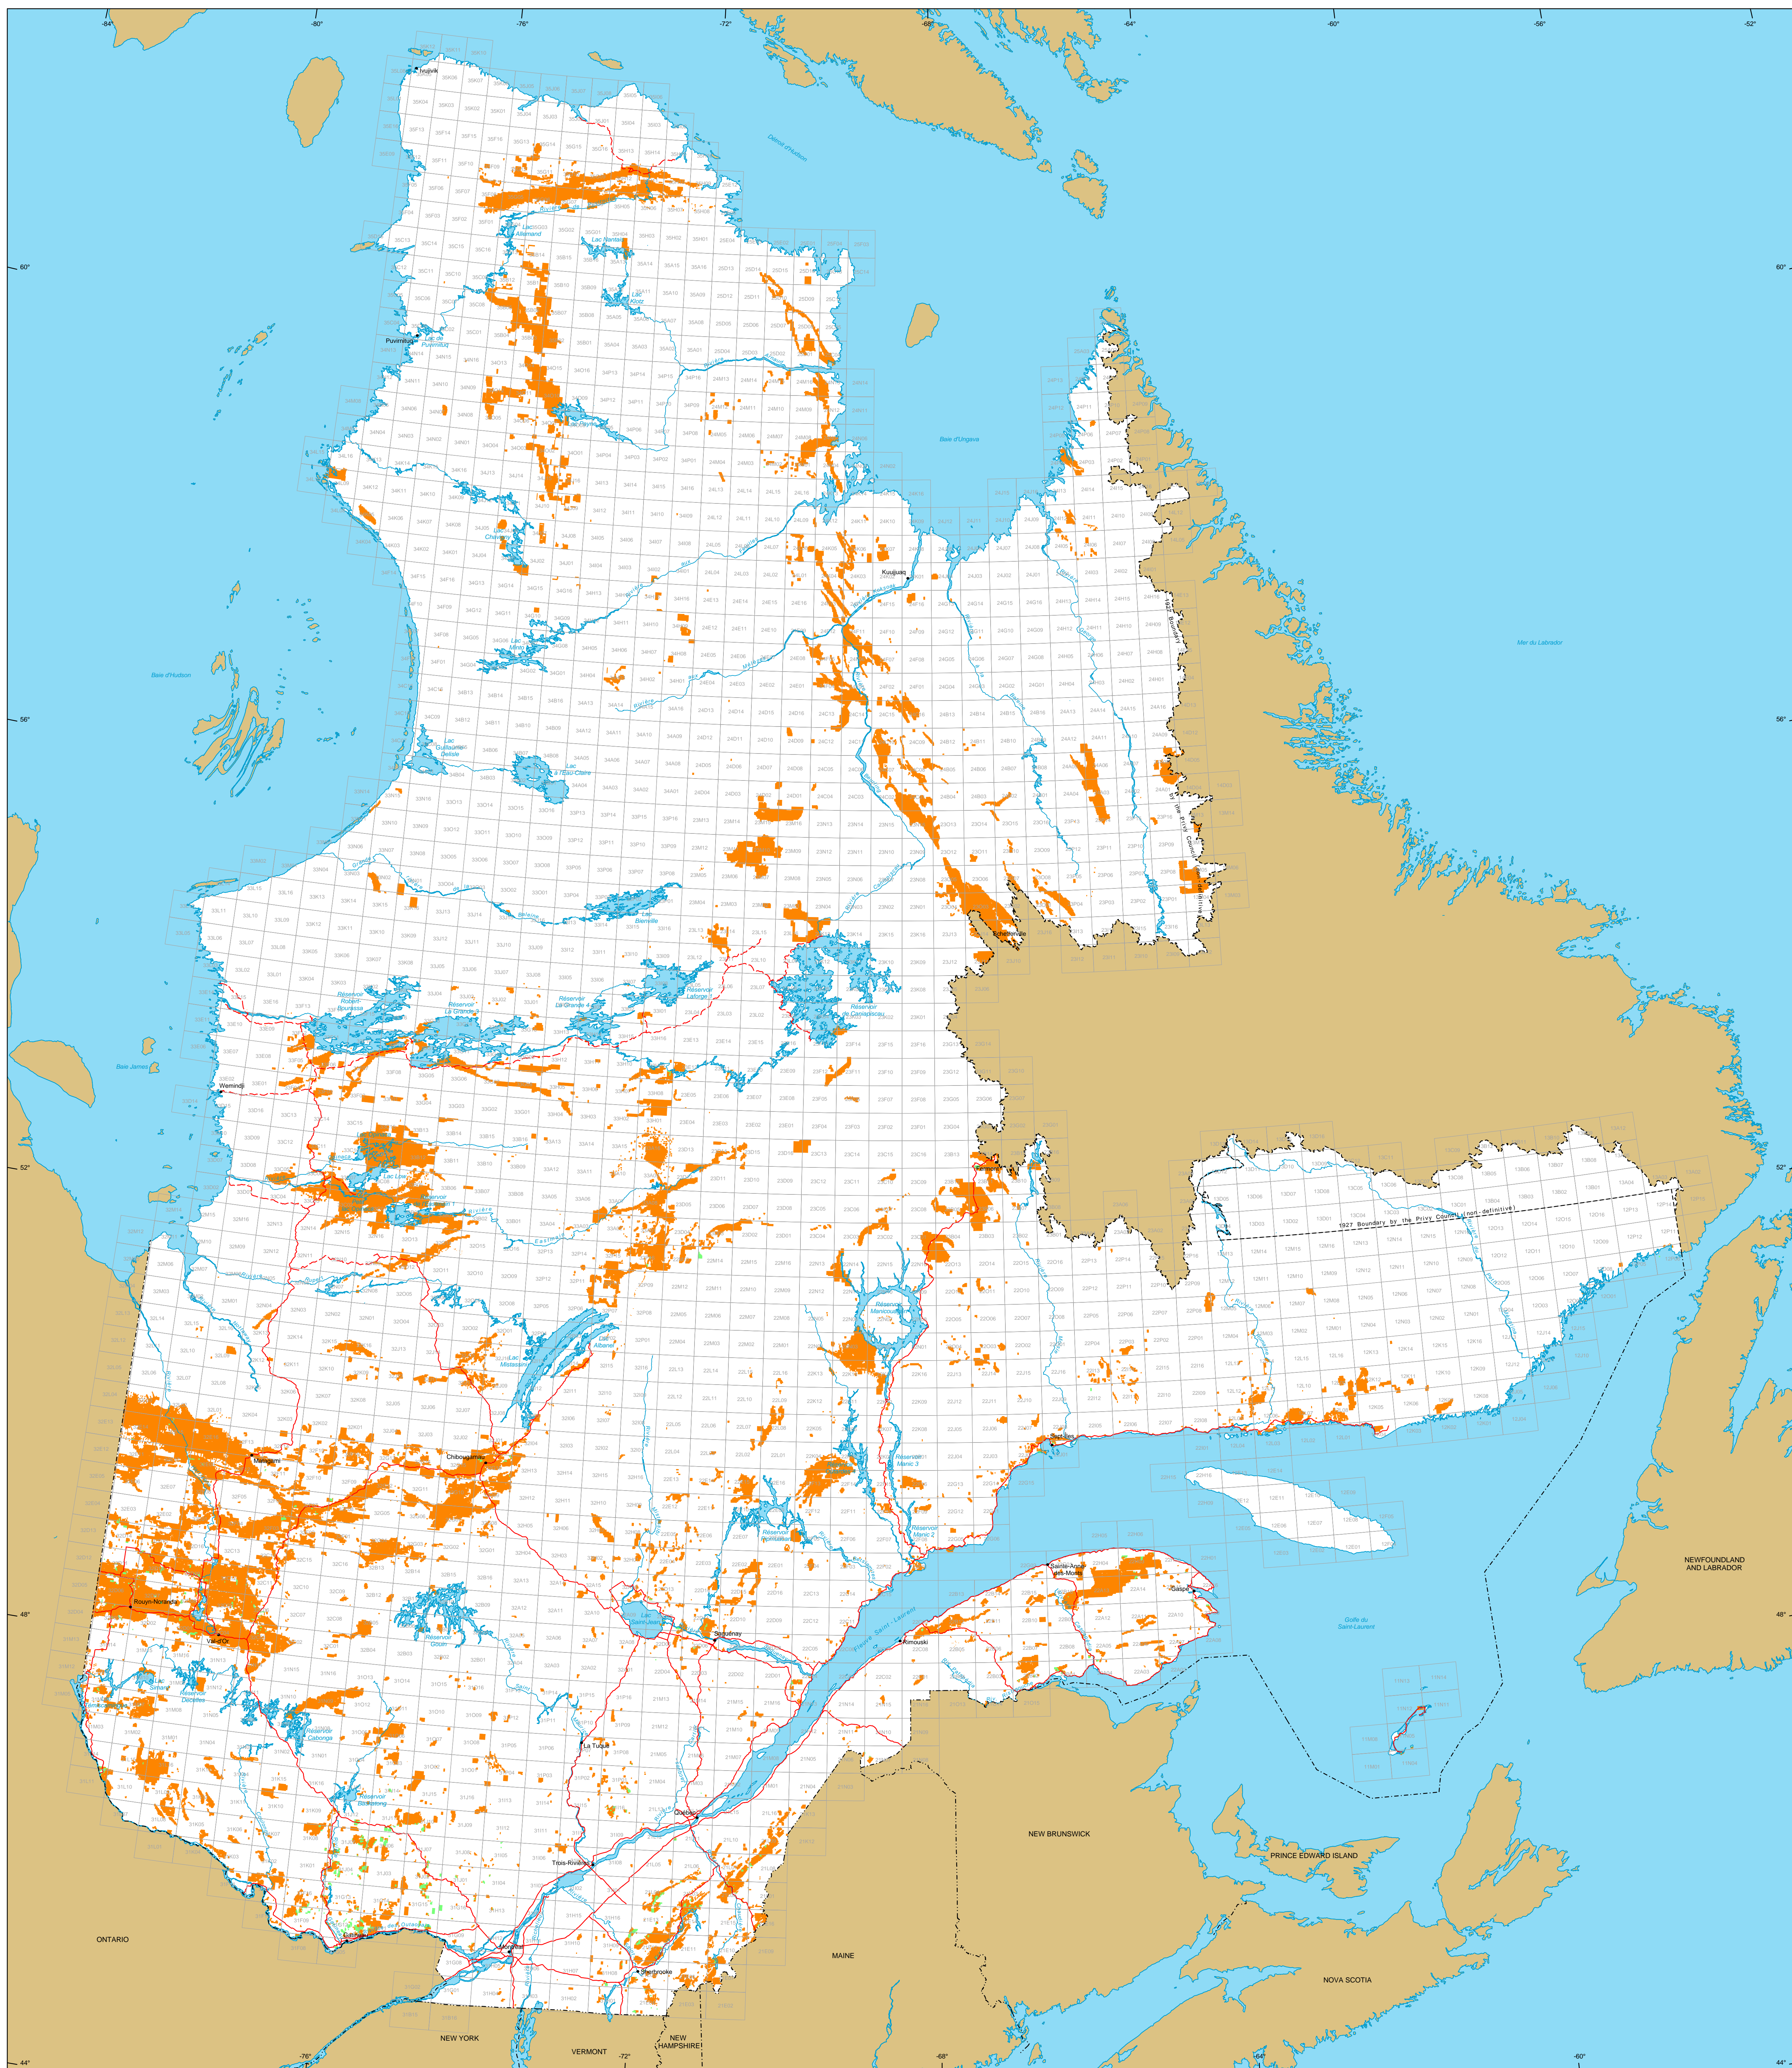

Mining Titles in Québec

Mining Titles
Active
Number: 227 484 titles
Area: 10 642 851 ha
Percentage of land: 6.4%

Pending
Number: 2 915 titles
Area: 184 259 ha

Border
International
Interprovincial, Interstate
Québec - Newfoundland and Labrador
(This border is not definitive.)

Road Network
Road
Unpaved Road

Hydrography
Lake
River

Populated Place
Other Jurisdiction

1:50 000 NTS Sheets Limits

Area of the Province of Québec: 166 744 100 ha

Metadata
Geodesic Datum: NAD 83
Coordinate System: Conic Lambert with two standard parallels (46° and 60°)

Sources
Data: Mining Cartographic Reference (SICQA 1M, SICQA 9M)
Organization: MRN
Year: 2013

© Gouvernement du Québec, April 9, 2013