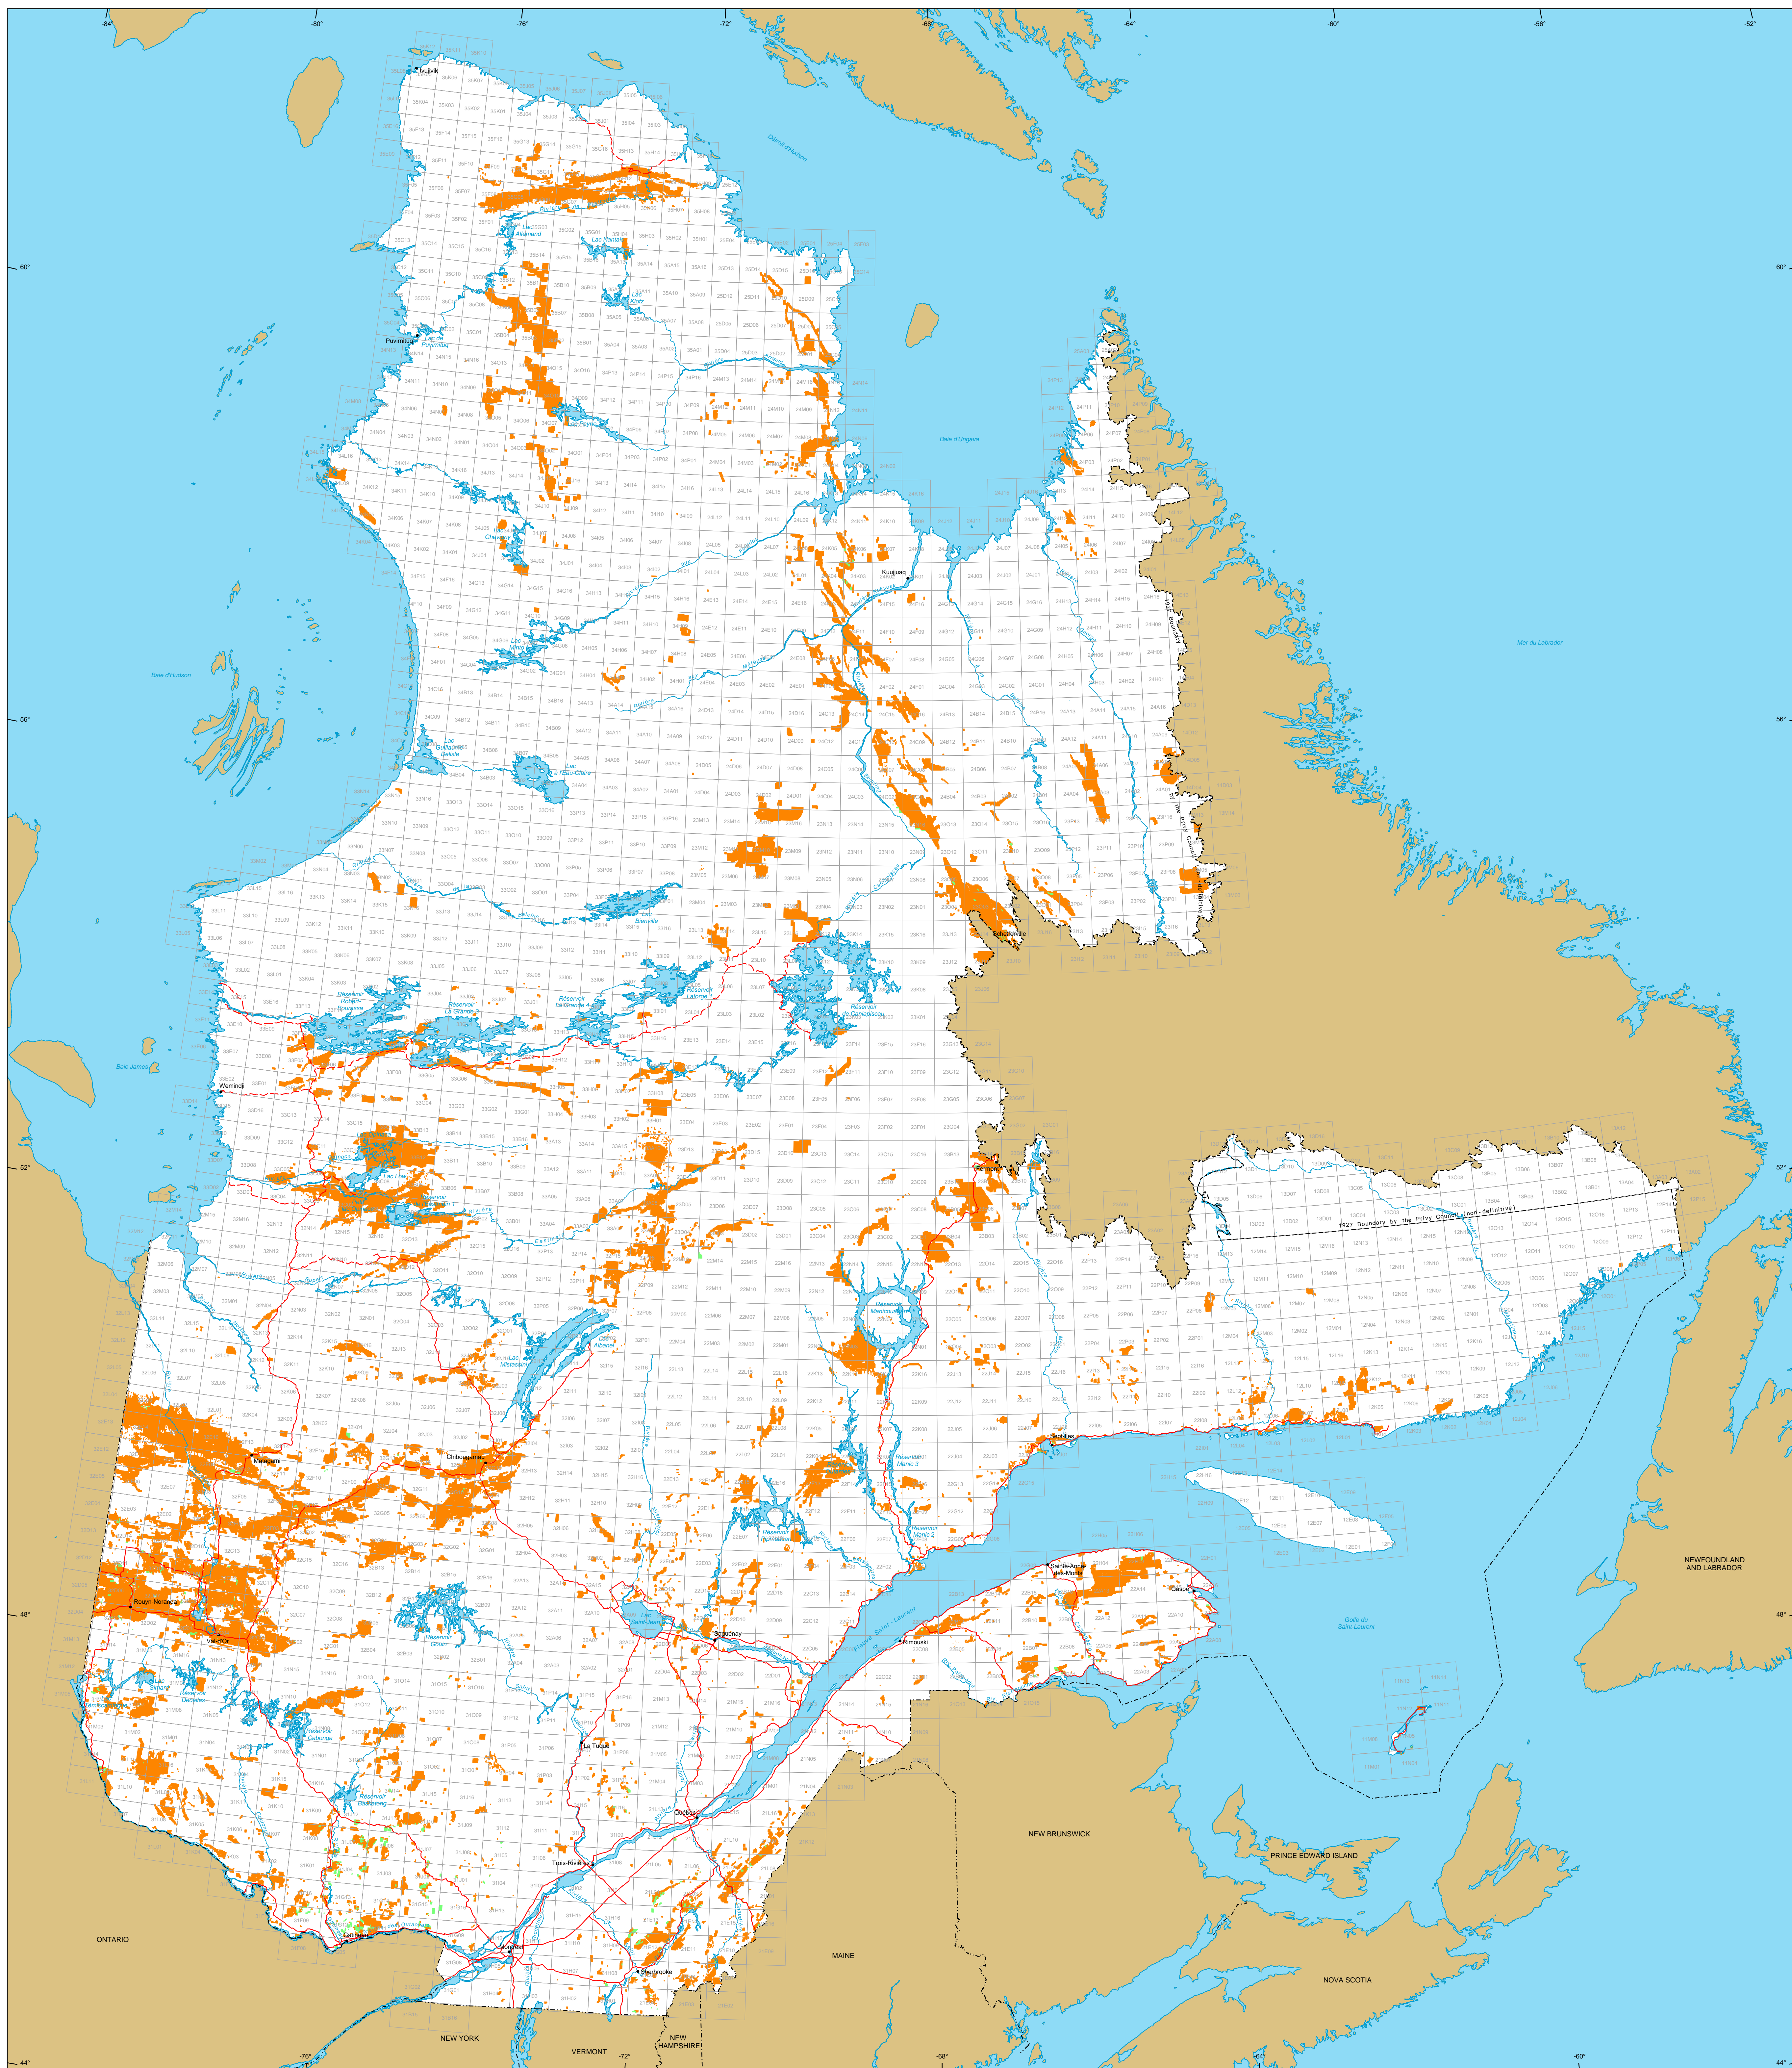

Mining Titles in Québec

Mining Titles

- Active
  Number: 221 106 sites
  Area: 10 207 678 ha
  Percentage of land: 6.2%
- Pending
  Number: 2 681 sites
  Area: 177 840 ha

Border

- International
- Interprovincial, Interstate
- Québec - Newfoundland and Labrador (This border is not definitive.)

Road Network

- Road
- Unpaved Road

Hydrography

- Lake
- River

Populated Place

Other Jurisdiction

1:50 000 NTS Sheets Limits

Area of the Province of Québec: 166 744 100 ha

Sources

Data	Organization	Year
Mining Cartographic Reference (SICOA 1M, SICOA 9M)	MIRN	2013
	MIRN	2011

1:2 500 000
0 50 100 150 km

© Gouvernement du Québec, May 17, 2013