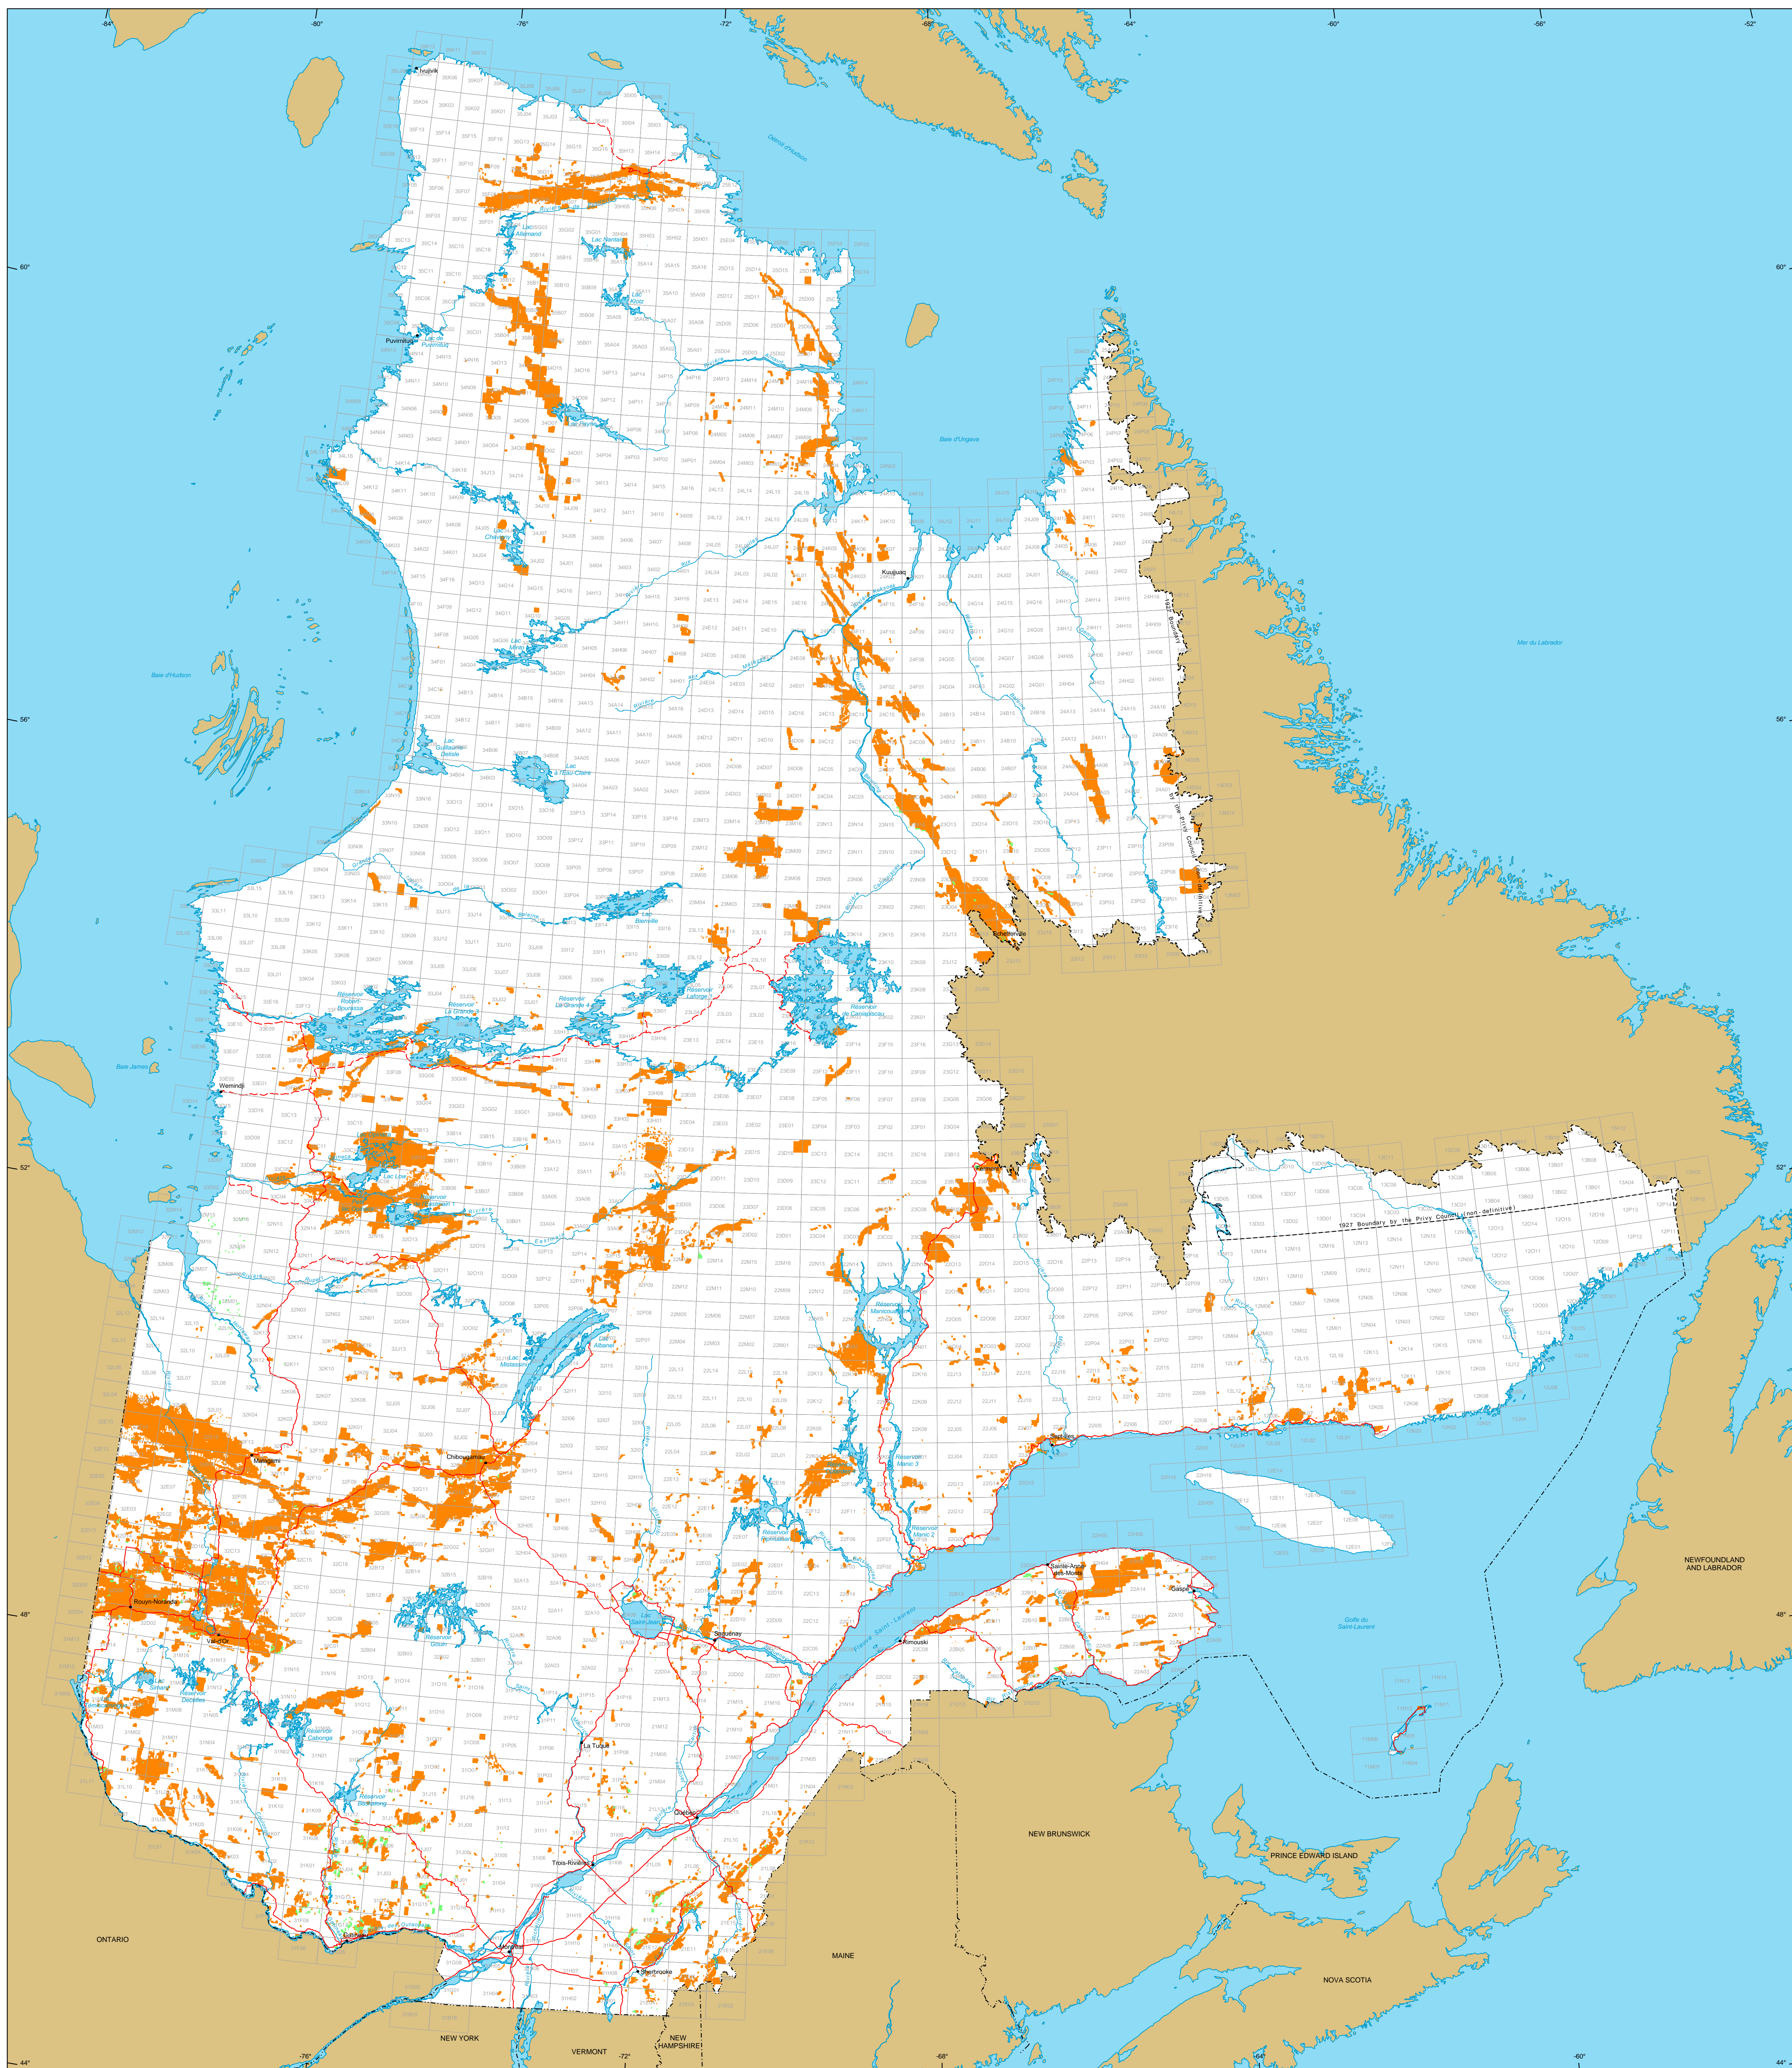

Mining Titles in Québec

Mining Titles
Active
Number: 219 120 titles
Area: 10 253 500 ha
Percentage of land: 6.1%

Pending
Number: 2 909 titles
Area: 185 166 ha

1. **Border**
2. International
   - Interprovincial, Interstate
   - Québec - Newfoundland and Labrador (This border is not definitive.)
3. **Road Network**
4. Road
   - Unpaved Road
5. **Hydrography**
6. Lake
   - River

1. **Populated Place**
2. Other Jurisdiction
   - 1:50 000 NTS Sheets Limits

Area of the Province of Québec: 166 744 100 ha

Sources

Data	Organization	Year
Mining Cartographic Reference (SICQA 1M, SICQA 9M)	MIRN	2013
	MIRN	2011

© Gouvernement du Québec, June 17, 2013