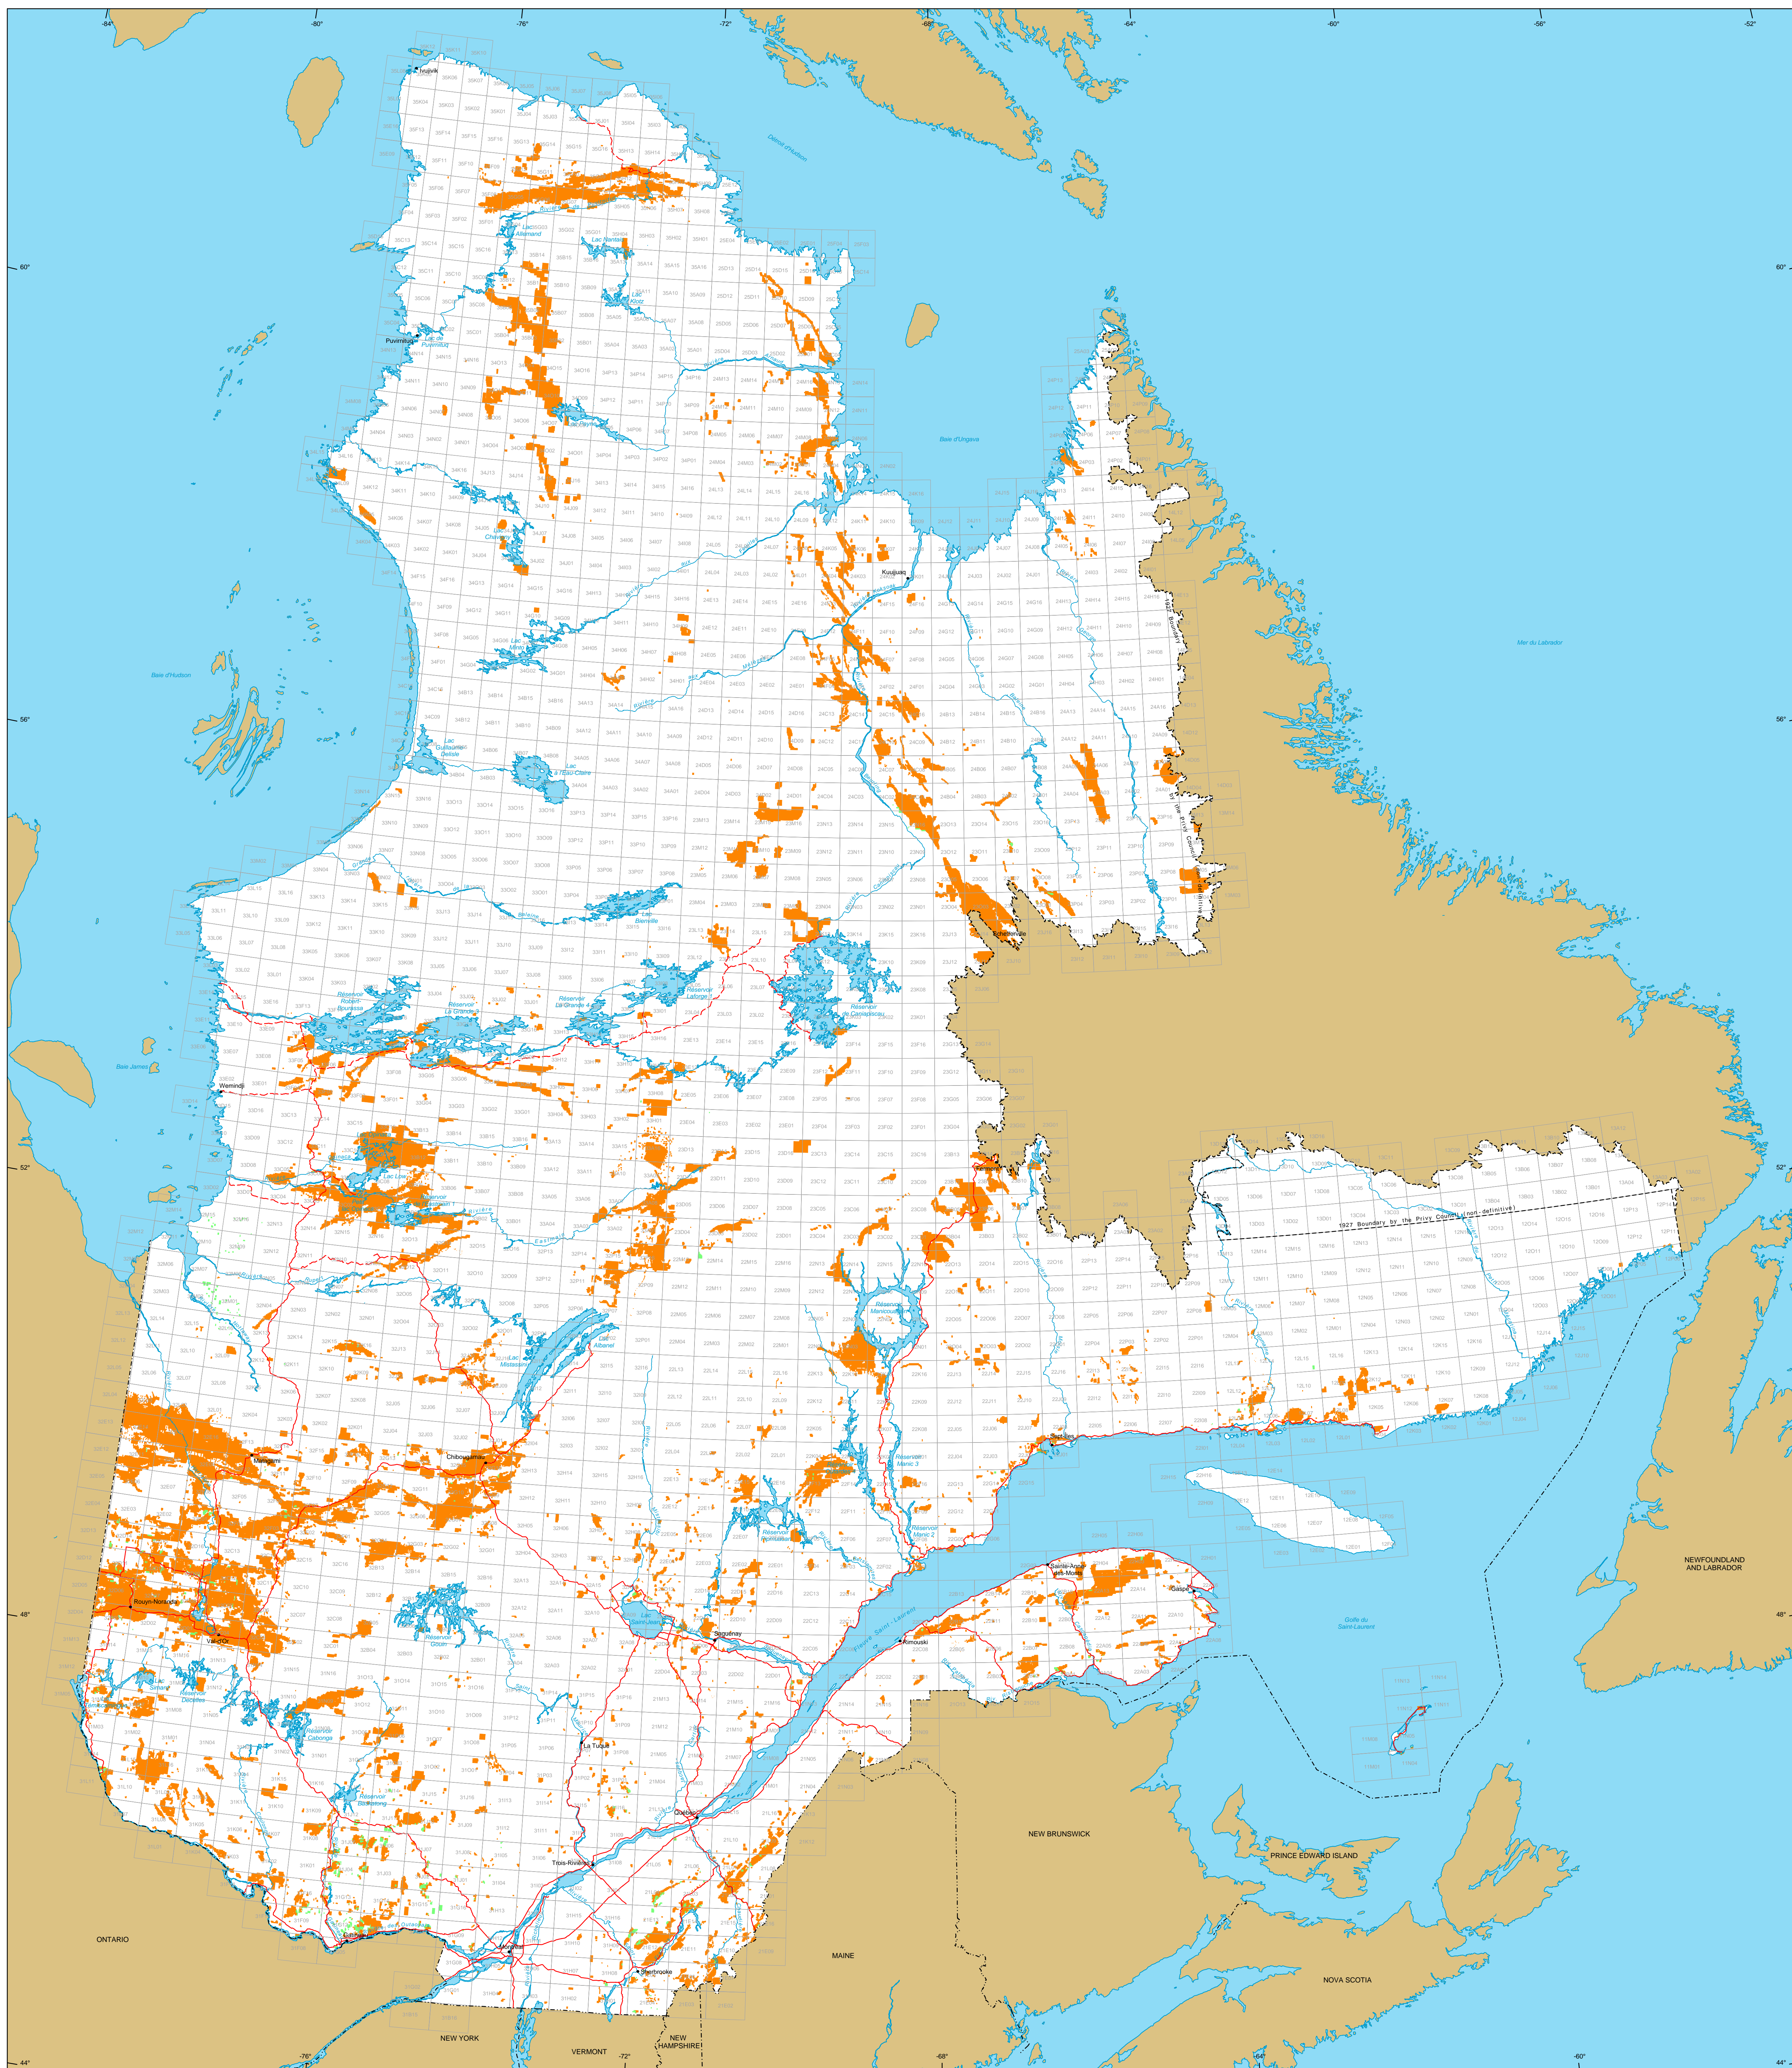

Mining Titles in Québec

Mining Titles
Active
Number : 214 289 titles
Area : 9 982 323 ha
Percentage of land : 6%

Pending
Number : 2 931 titles
Area : 188 282 ha

1. **Border**
2. International
   - Interprovincial, Interstate
   - Québec - Newfoundland and Labrador (This border is not definitive.)
3. **Road Network**
4. Road
   - Unpaved Road
5. **Hydrography**
6. Lake
   - River

Populated Place

Other Jurisdiction

1:50 000 NTS Sheets Limits

Area of the Province of Québec : 166 744 100 ha

Metadata
Geodesic Datum : NAD 83
Coordinate System : Conic Lambert with two standard parallels (46° and 60°)

Sources

Data	Organization	Year
Mining Cartographic Reference (SICOA 1M, SICOA 9M)	MRN	2013
	MRN	2011

© Gouvernement du Québec, July 5, 2013