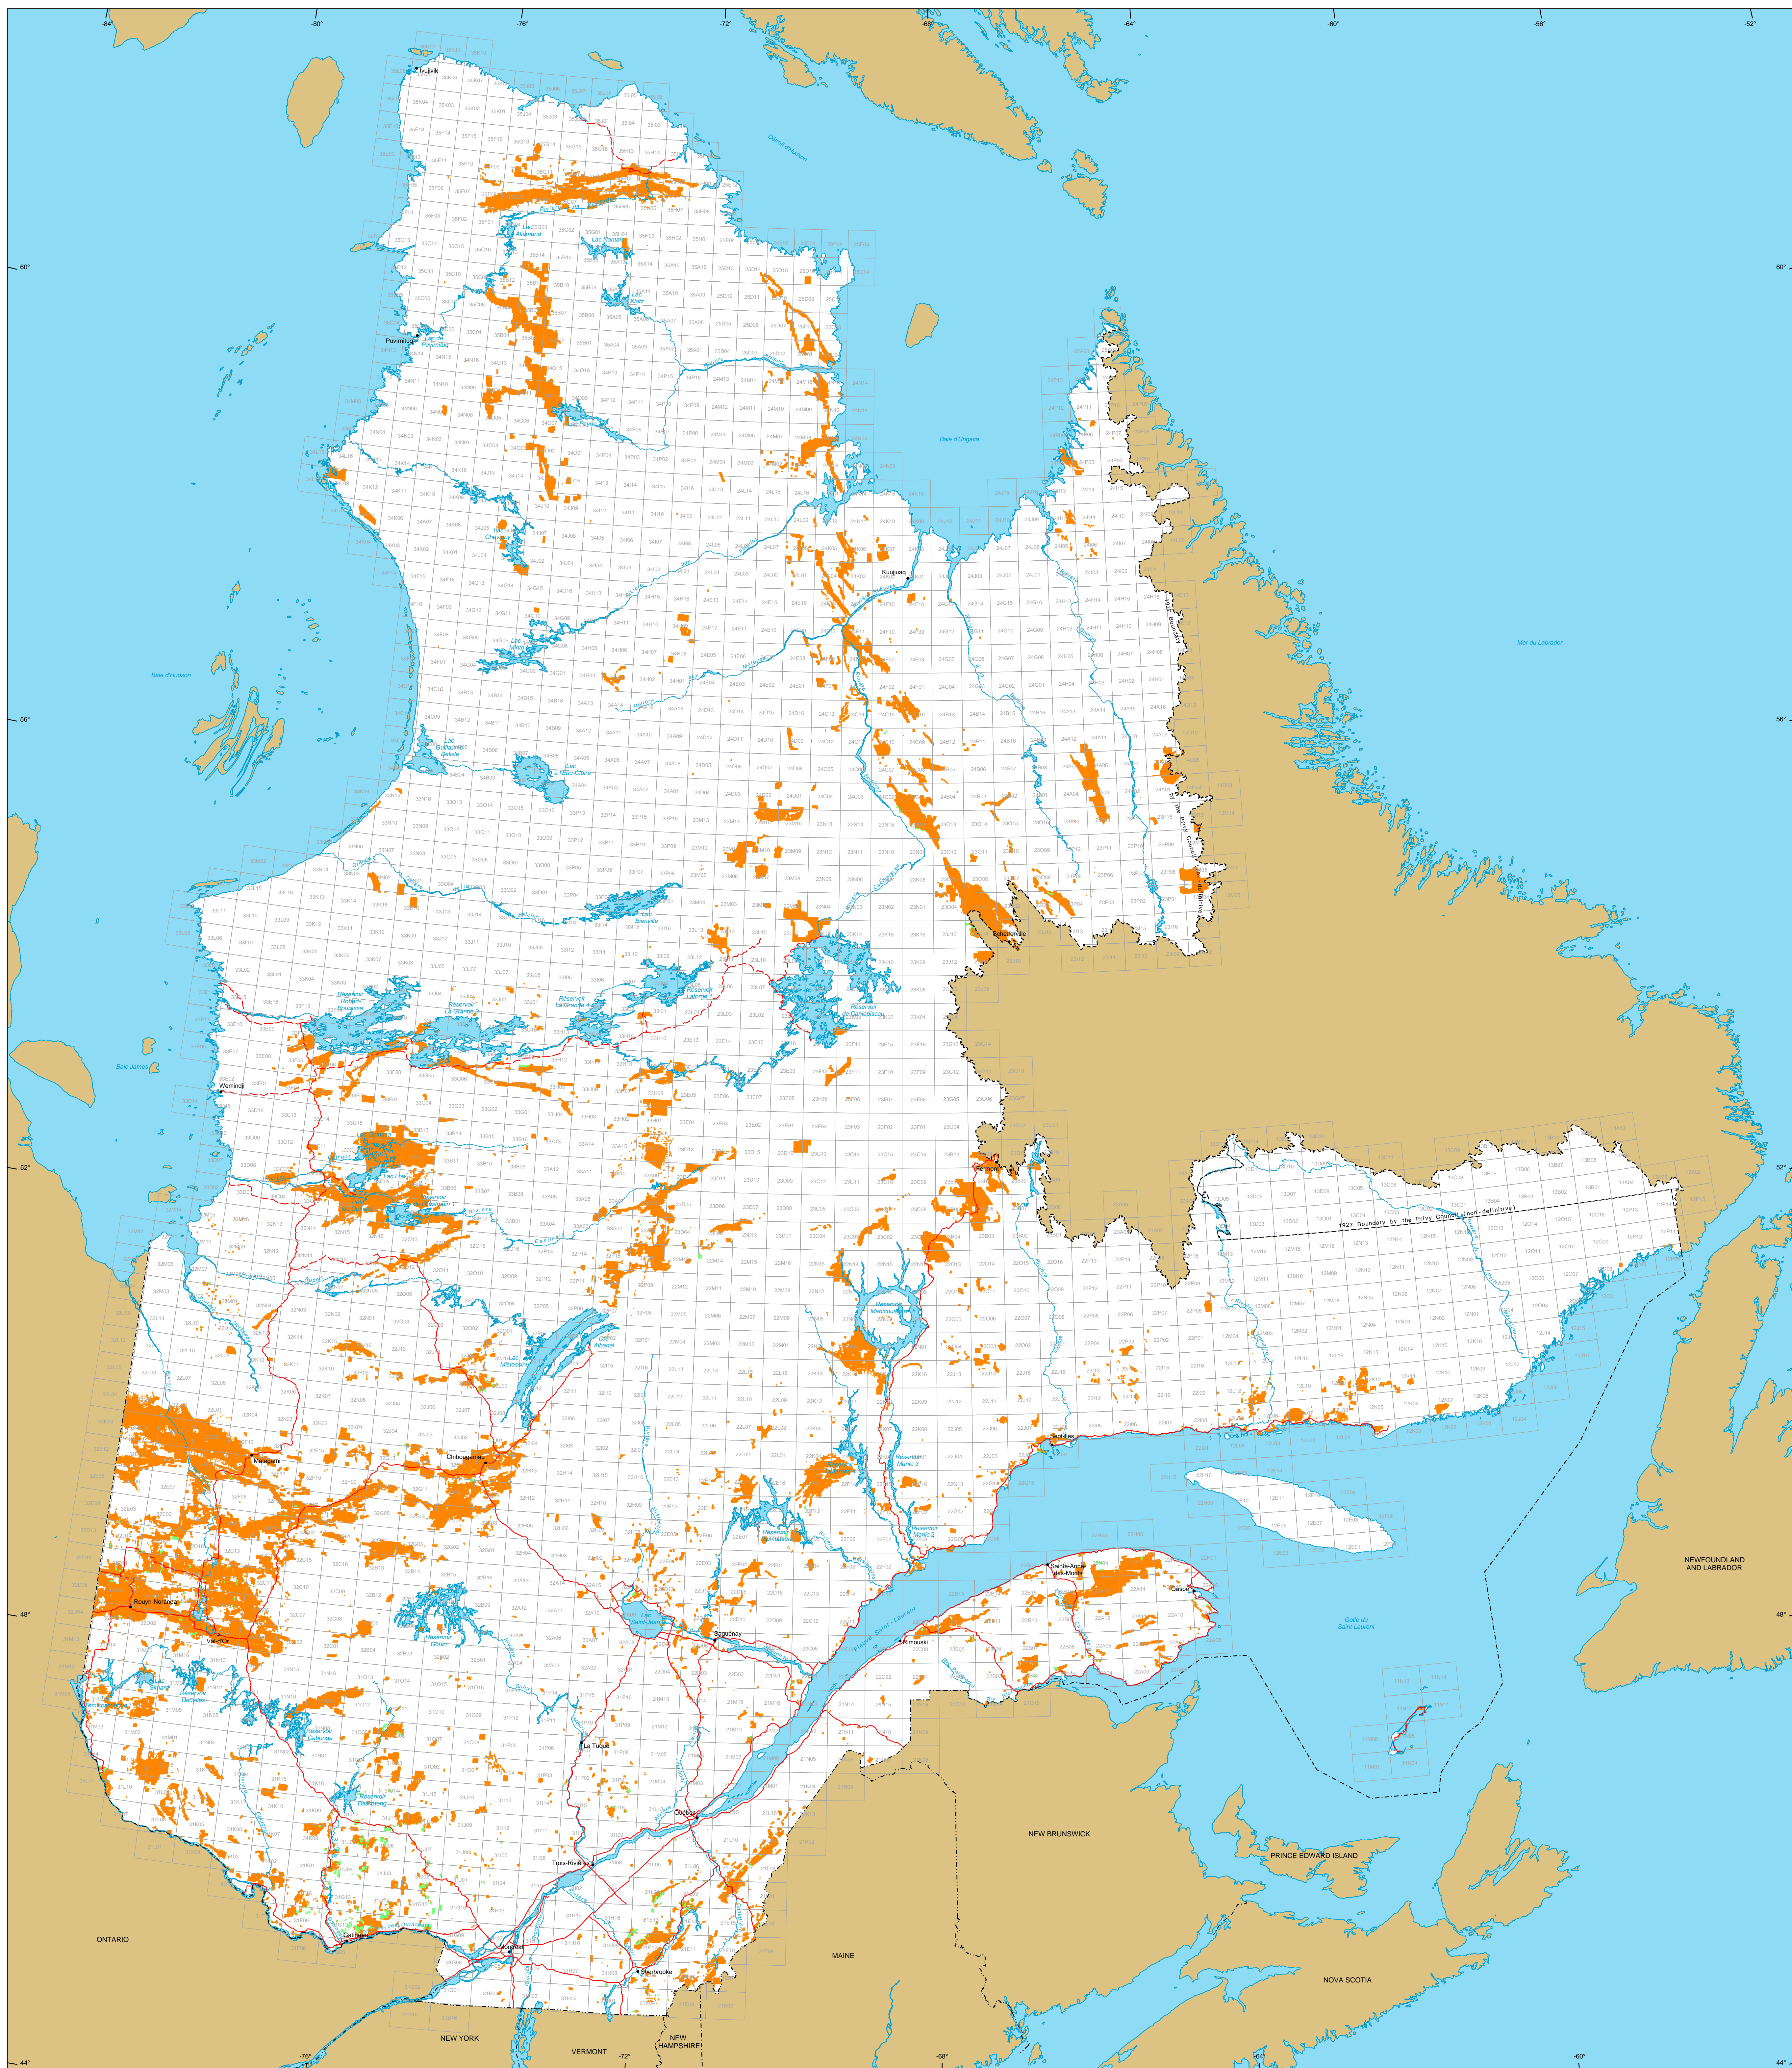

Mining Titles in Québec

Mining Titles
Active
Number : 210 193 titles
Area : 9 788 128 ha
Percentage of land : 5,9%

Pending
Number : 2 634 titles
Area : 190 224 ha

Border
International
Interprovincial, Interstate
Québec - Newfoundland and Labrador
(This border is not definitive.)

Road Network
Road
Unpaved Road

Hydrography
Lake
River

Populated Place
Other Jurisdiction

1:50 000 NTS Sheets Limits

Area of the Province of Québec : 166 744 100 ha

Sources
Data : Mining Cartographic Reference (SICOA 1M, SICOA 9M)
Organization : MRN
Year : 2013

© Gouvernement du Québec, August 5, 2013