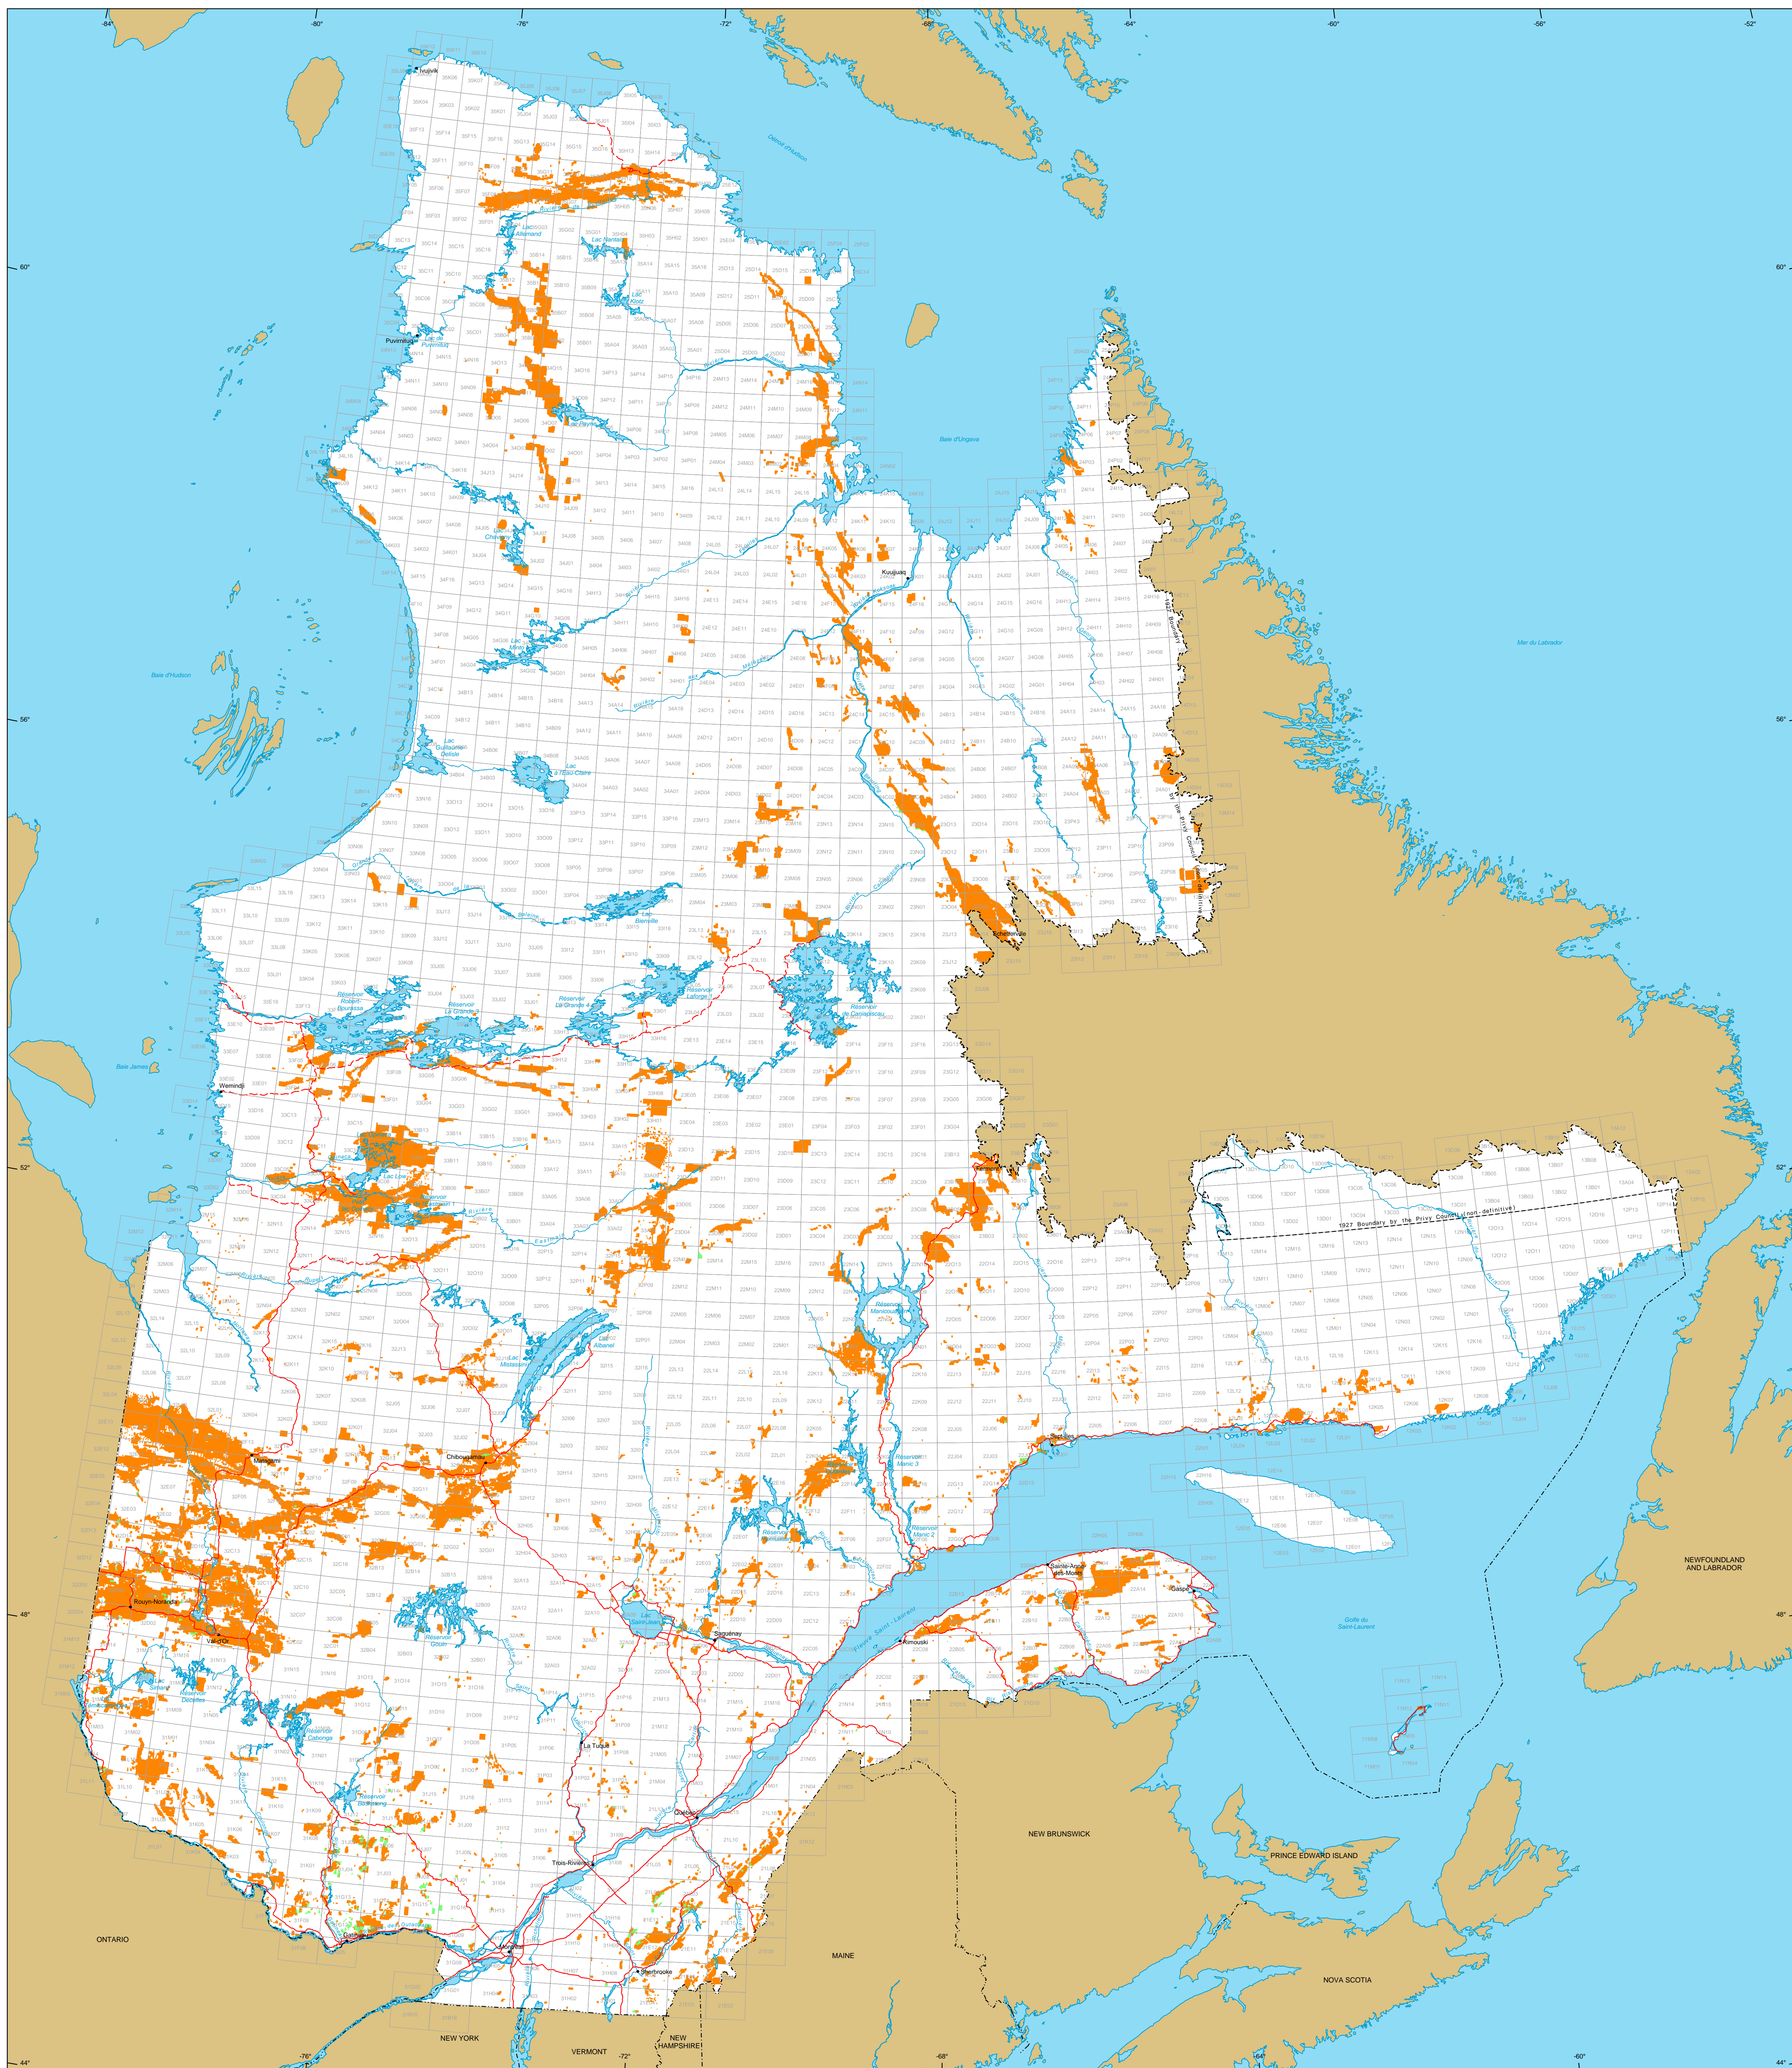

Mining Titles in Québec

Mining Titles
Active
Number: 256 191 titles
Area: 19 540 053 ha
Percentage of land: 5,7%

Pending
Number: 2 410 titles
Area: 171 080 ha

Border
- - - International
- - - Interstate
- - - Québec - Newfoundland and Labrador
(This border is not definitive.)

Road Network
- Road
- - Unpaved Road

Hydrography
Lake
River

Populated Place
Other Jurisdiction

1:50 000 NTS Sheets Limits

Area of the Province of Québec: 166 744 100 ha

Sources
Data: Mining Cartographic Reference (SICQA 1M, SICQA 9M)
Organization: MRN
Year: 2013

© Gouvernement du Québec, September 4, 2013