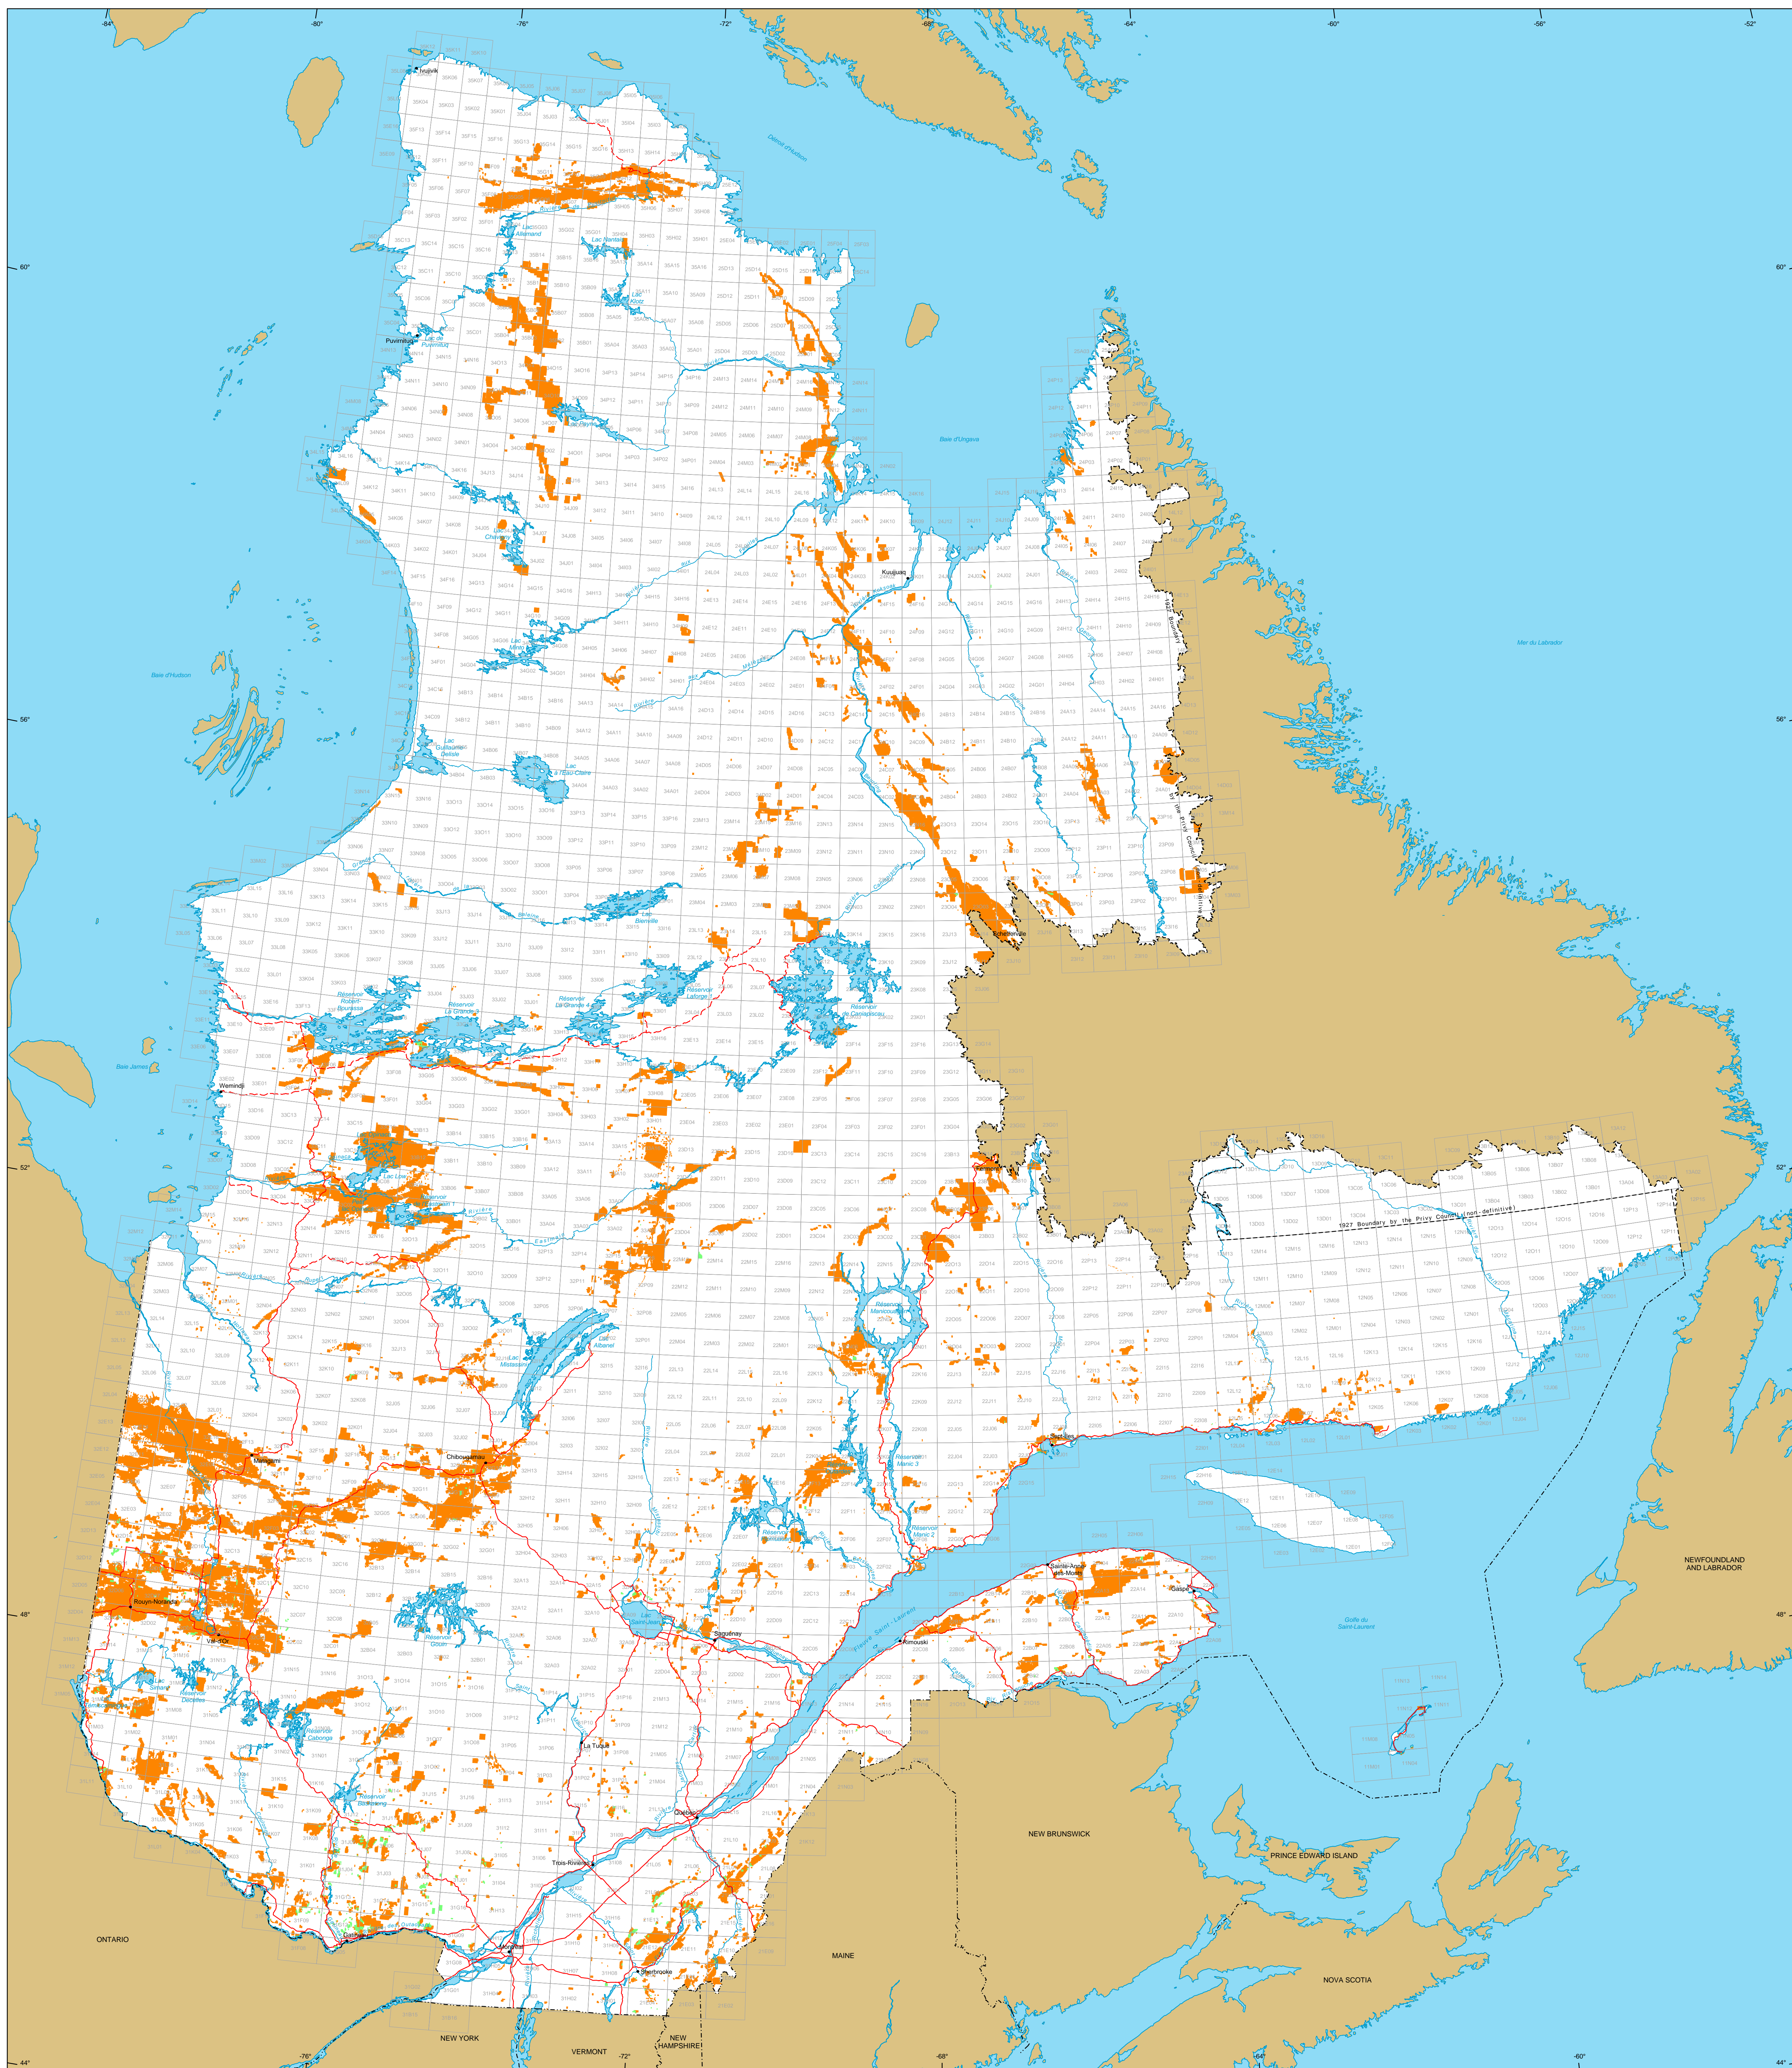

Mining Titles in Québec

Mining Titles

- Active
  Number: 201 843 titles
  Area: 19 382 976 ha
  Percentage of land: 5,6%
- Pending
  Number: 2 827 titles
  Area: 194 570 ha

Border

- International
- Interprovincial, Interstate
- Québec - Newfoundland and Labrador (This border is not definitive.)

Road Network

- Road
- Unpaved Road

Hydrography

- Lake
- River

Populated Place

Other Jurisdiction

1:50 000 NTS Sheets Limits

Area of the Province of Québec: 166 744 100 ha

Sources

Data	Organization	Year
Mining Cartographic Reference (SICOA 1M, SICOA 9M)	MRN	2013
	MRN	2011

© Gouvernement du Québec, October 8, 2013