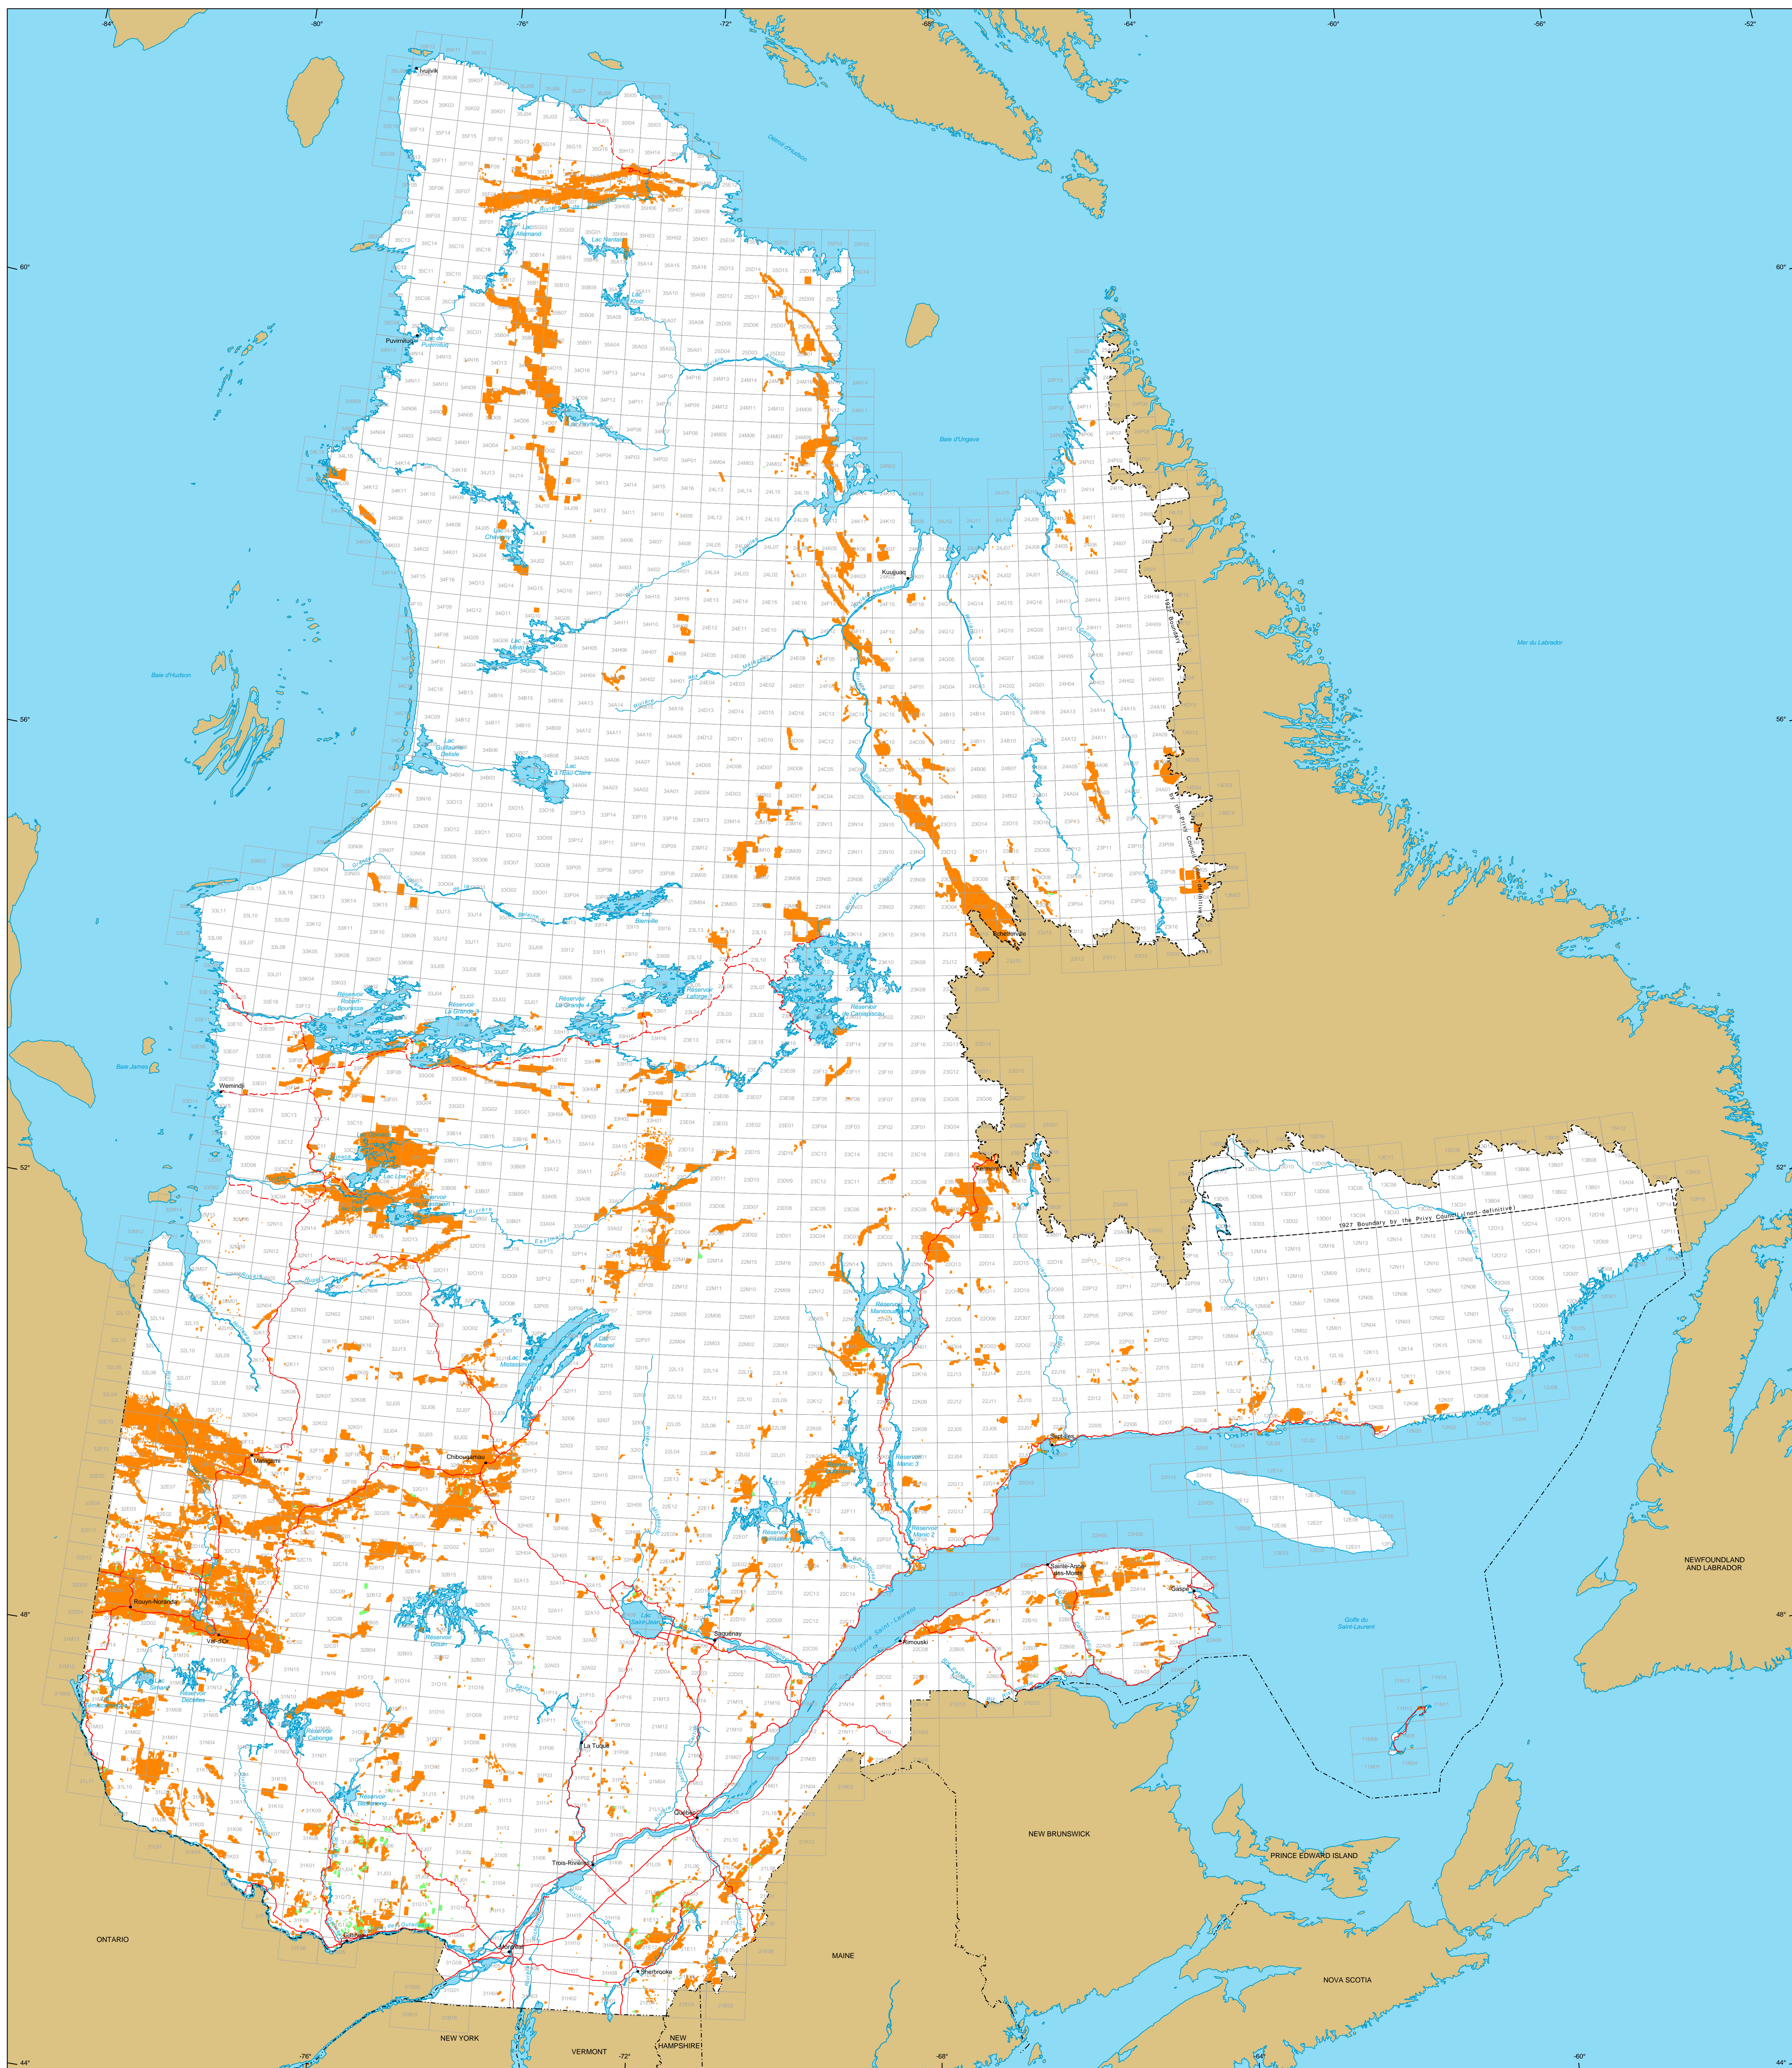

Mining Titles in Québec

Mining Titles
Active
Number : 136 584 titles
Area : 9 111 563 ha
Percentage of land : 5,5%

Pending
Number : 3 108 titles
Area : 189 678 ha

Border
International
Interprovincial, Interstate
Québec - Newfoundland and Labrador
(This border is not definitive.)

Road Network
Road
Unpaved Road

Hydrography
Lake
River

Populated Place
Other Jurisdiction

1:50 000 NTS Sheets Limits

Area of the Province of Québec : 166 744 100 ha

Sources
Data : Mining Cartographic Reference (SICOA 1M, SICOA 9M)
Organization : MRN
Year : 2013, 2011

© Gouvernement du Québec, November 5, 2013