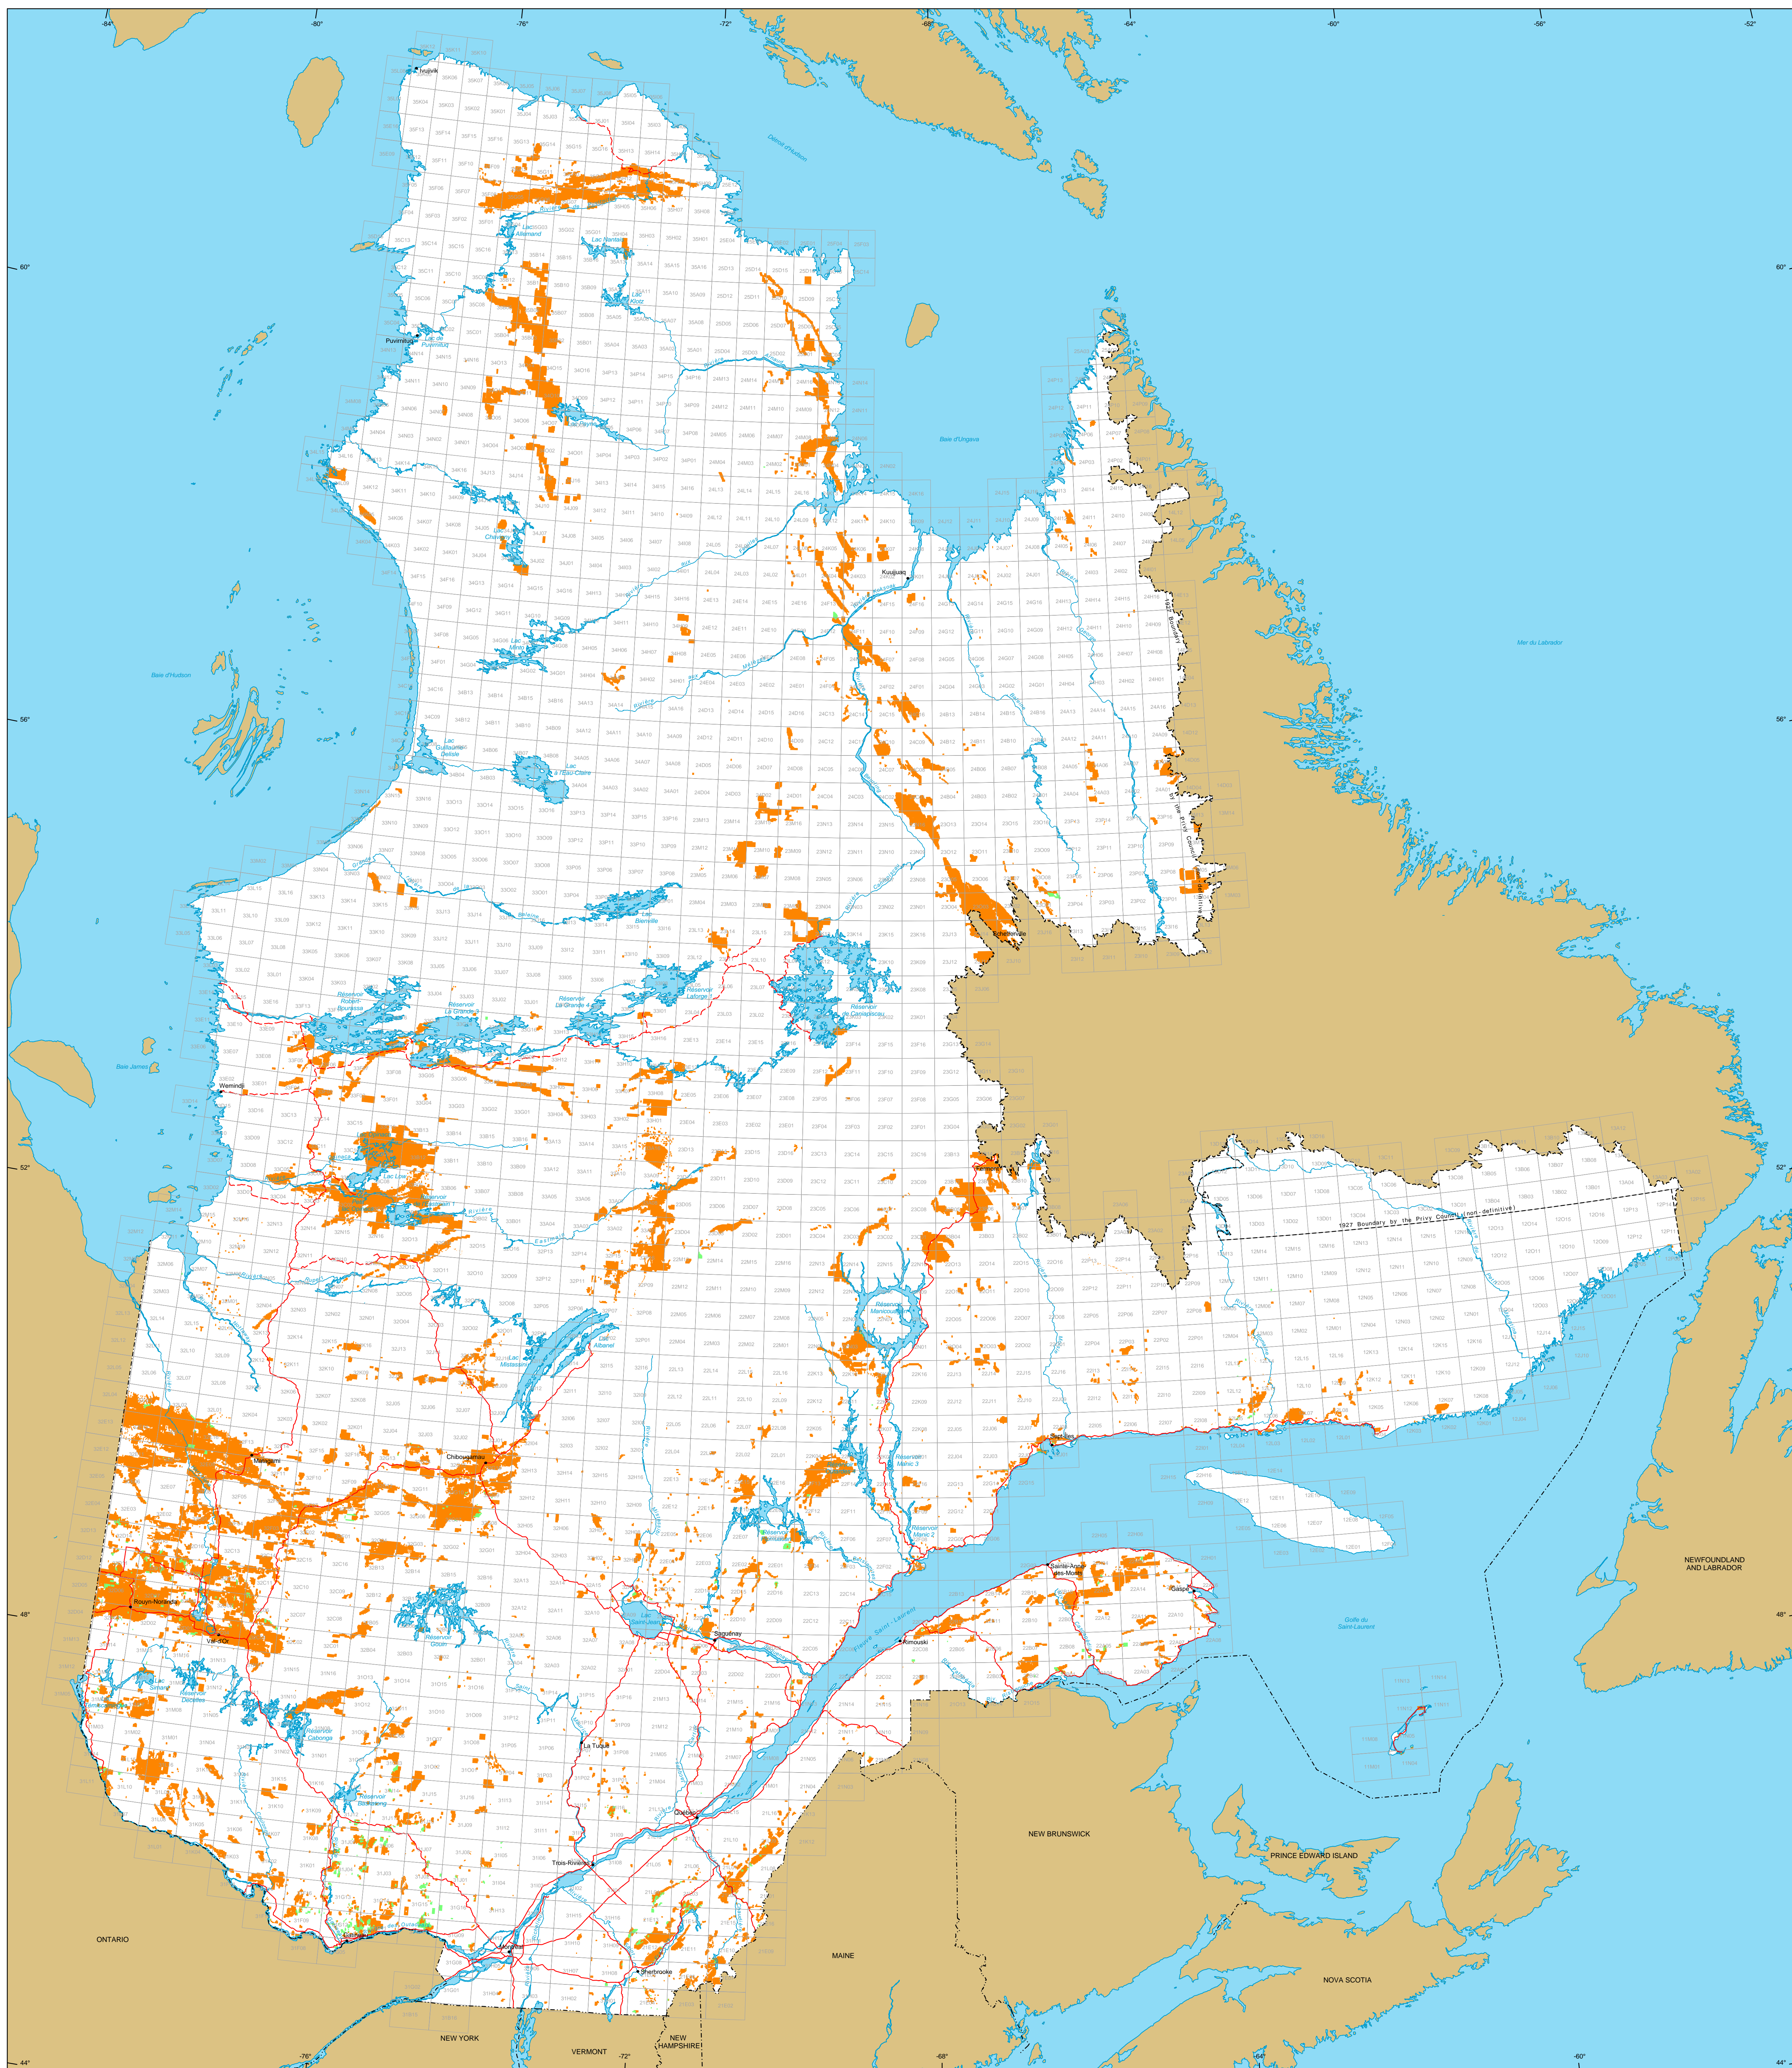

Mining Titles in Québec

Mining Titles
Active
Number: 152 651 titles
Area: 19 900 029 ha
Percentage of land: 5.4%

Pending
Number: 3 432 titles
Area: 204 468 ha

Border
International
Interprovincial, Interstate
Québec - Newfoundland and Labrador
(This border is not definitive.)

Road Network
Road
Unpaved Road

Hydrography
Lake
River

Populated Place
Other Jurisdiction

1:50 000 NTS Sheets Limits

Area of the Province of Québec: 166 744 100 ha

Metadata
Geodesic Datum: NAD 83
Coordinate System: Conic Lambert with two standard parallels (46° and 60°)

Sources
Data: Mining Cartographic Reference (SICOA 1M, SICOA 9M)
Organization: MRN
Year: 2013

© Gouvernement du Québec, December 3, 2013