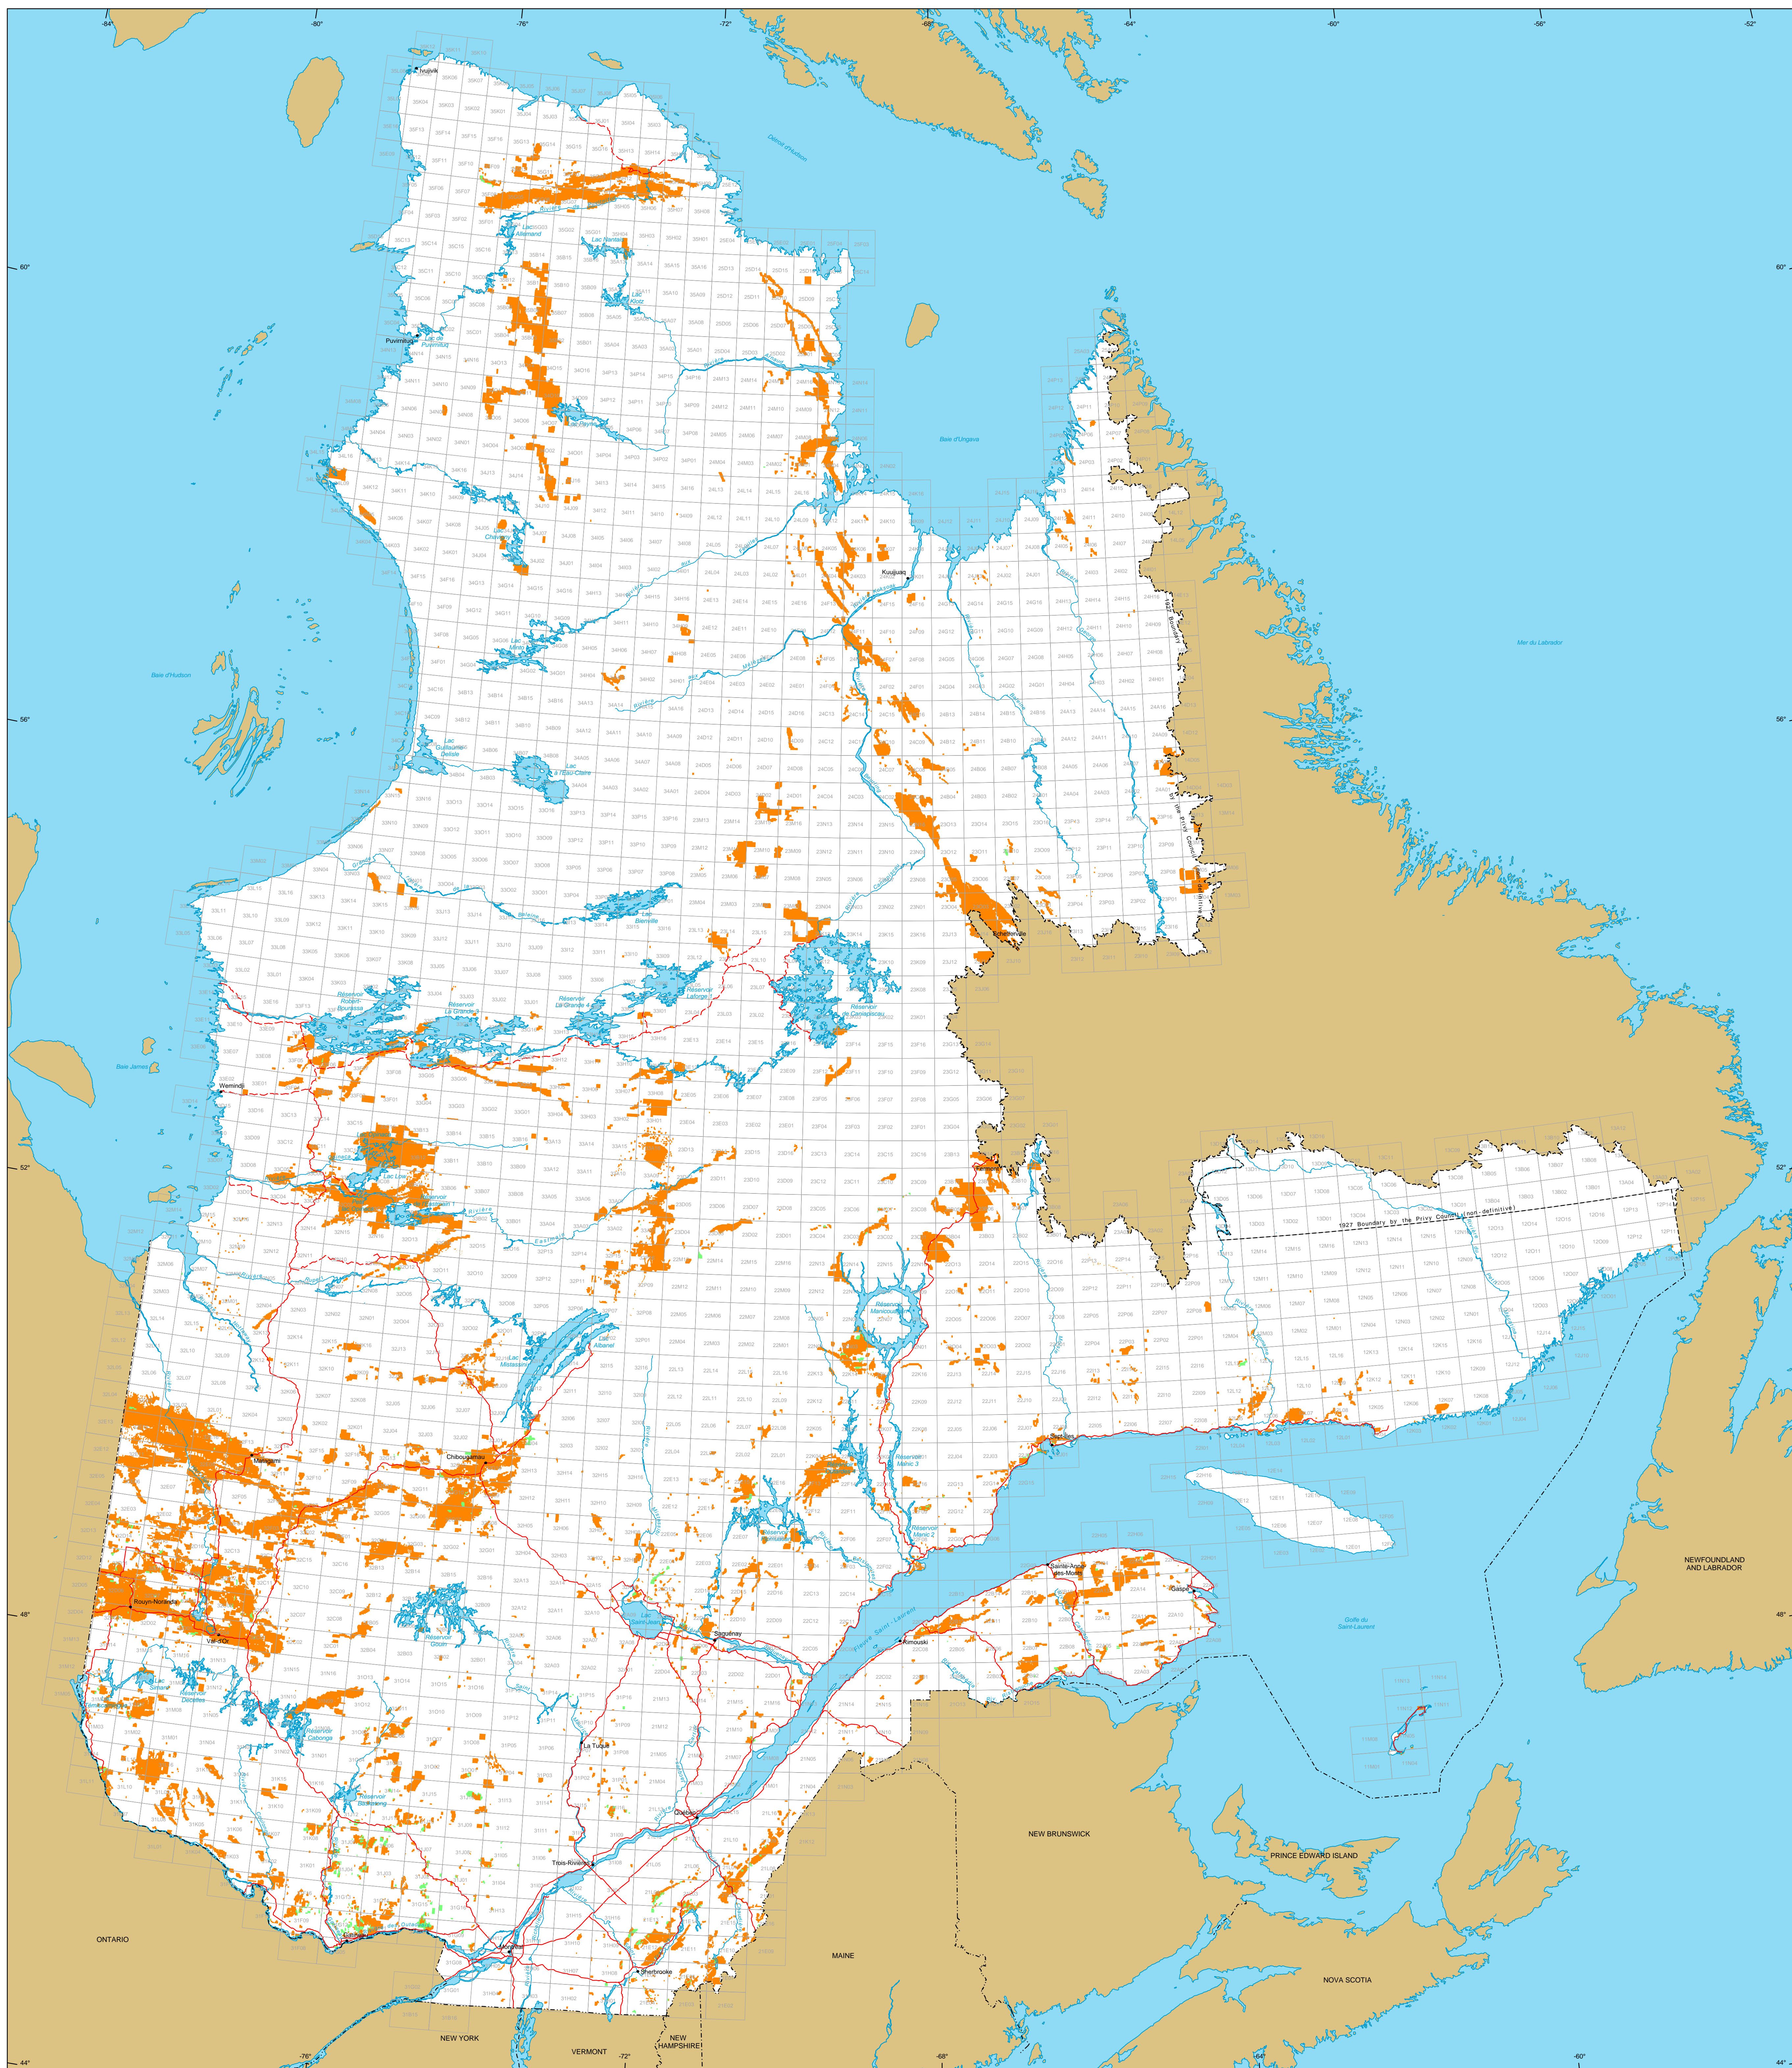

Mining Titles in Québec

Mining Titles

- Active
  Number: 150 157 titles
  Area: 18 866 124 ha
  Percentage of land: 5.3%
- Pending
  Number: 3 295 titles
  Area: 202 253 ha

Border

- International
- Interprovincial, Interstate
- Québec - Newfoundland and Labrador (This border is not definitive.)

Road Network

- Road
- Unpaved Road

Hydrography

- Lake
- River

Populated Place

Other Jurisdiction

1:50 000 NTS Sheets Limits

Area of the Province of Québec: 166 744 100 ha

Sources

Data	Organization	Year
Mining Cartographic Reference (SICOA 1M, SICOA 9M)	MRN	2014
	MRN	2011

© Gouvernement du Québec, January 7, 2014