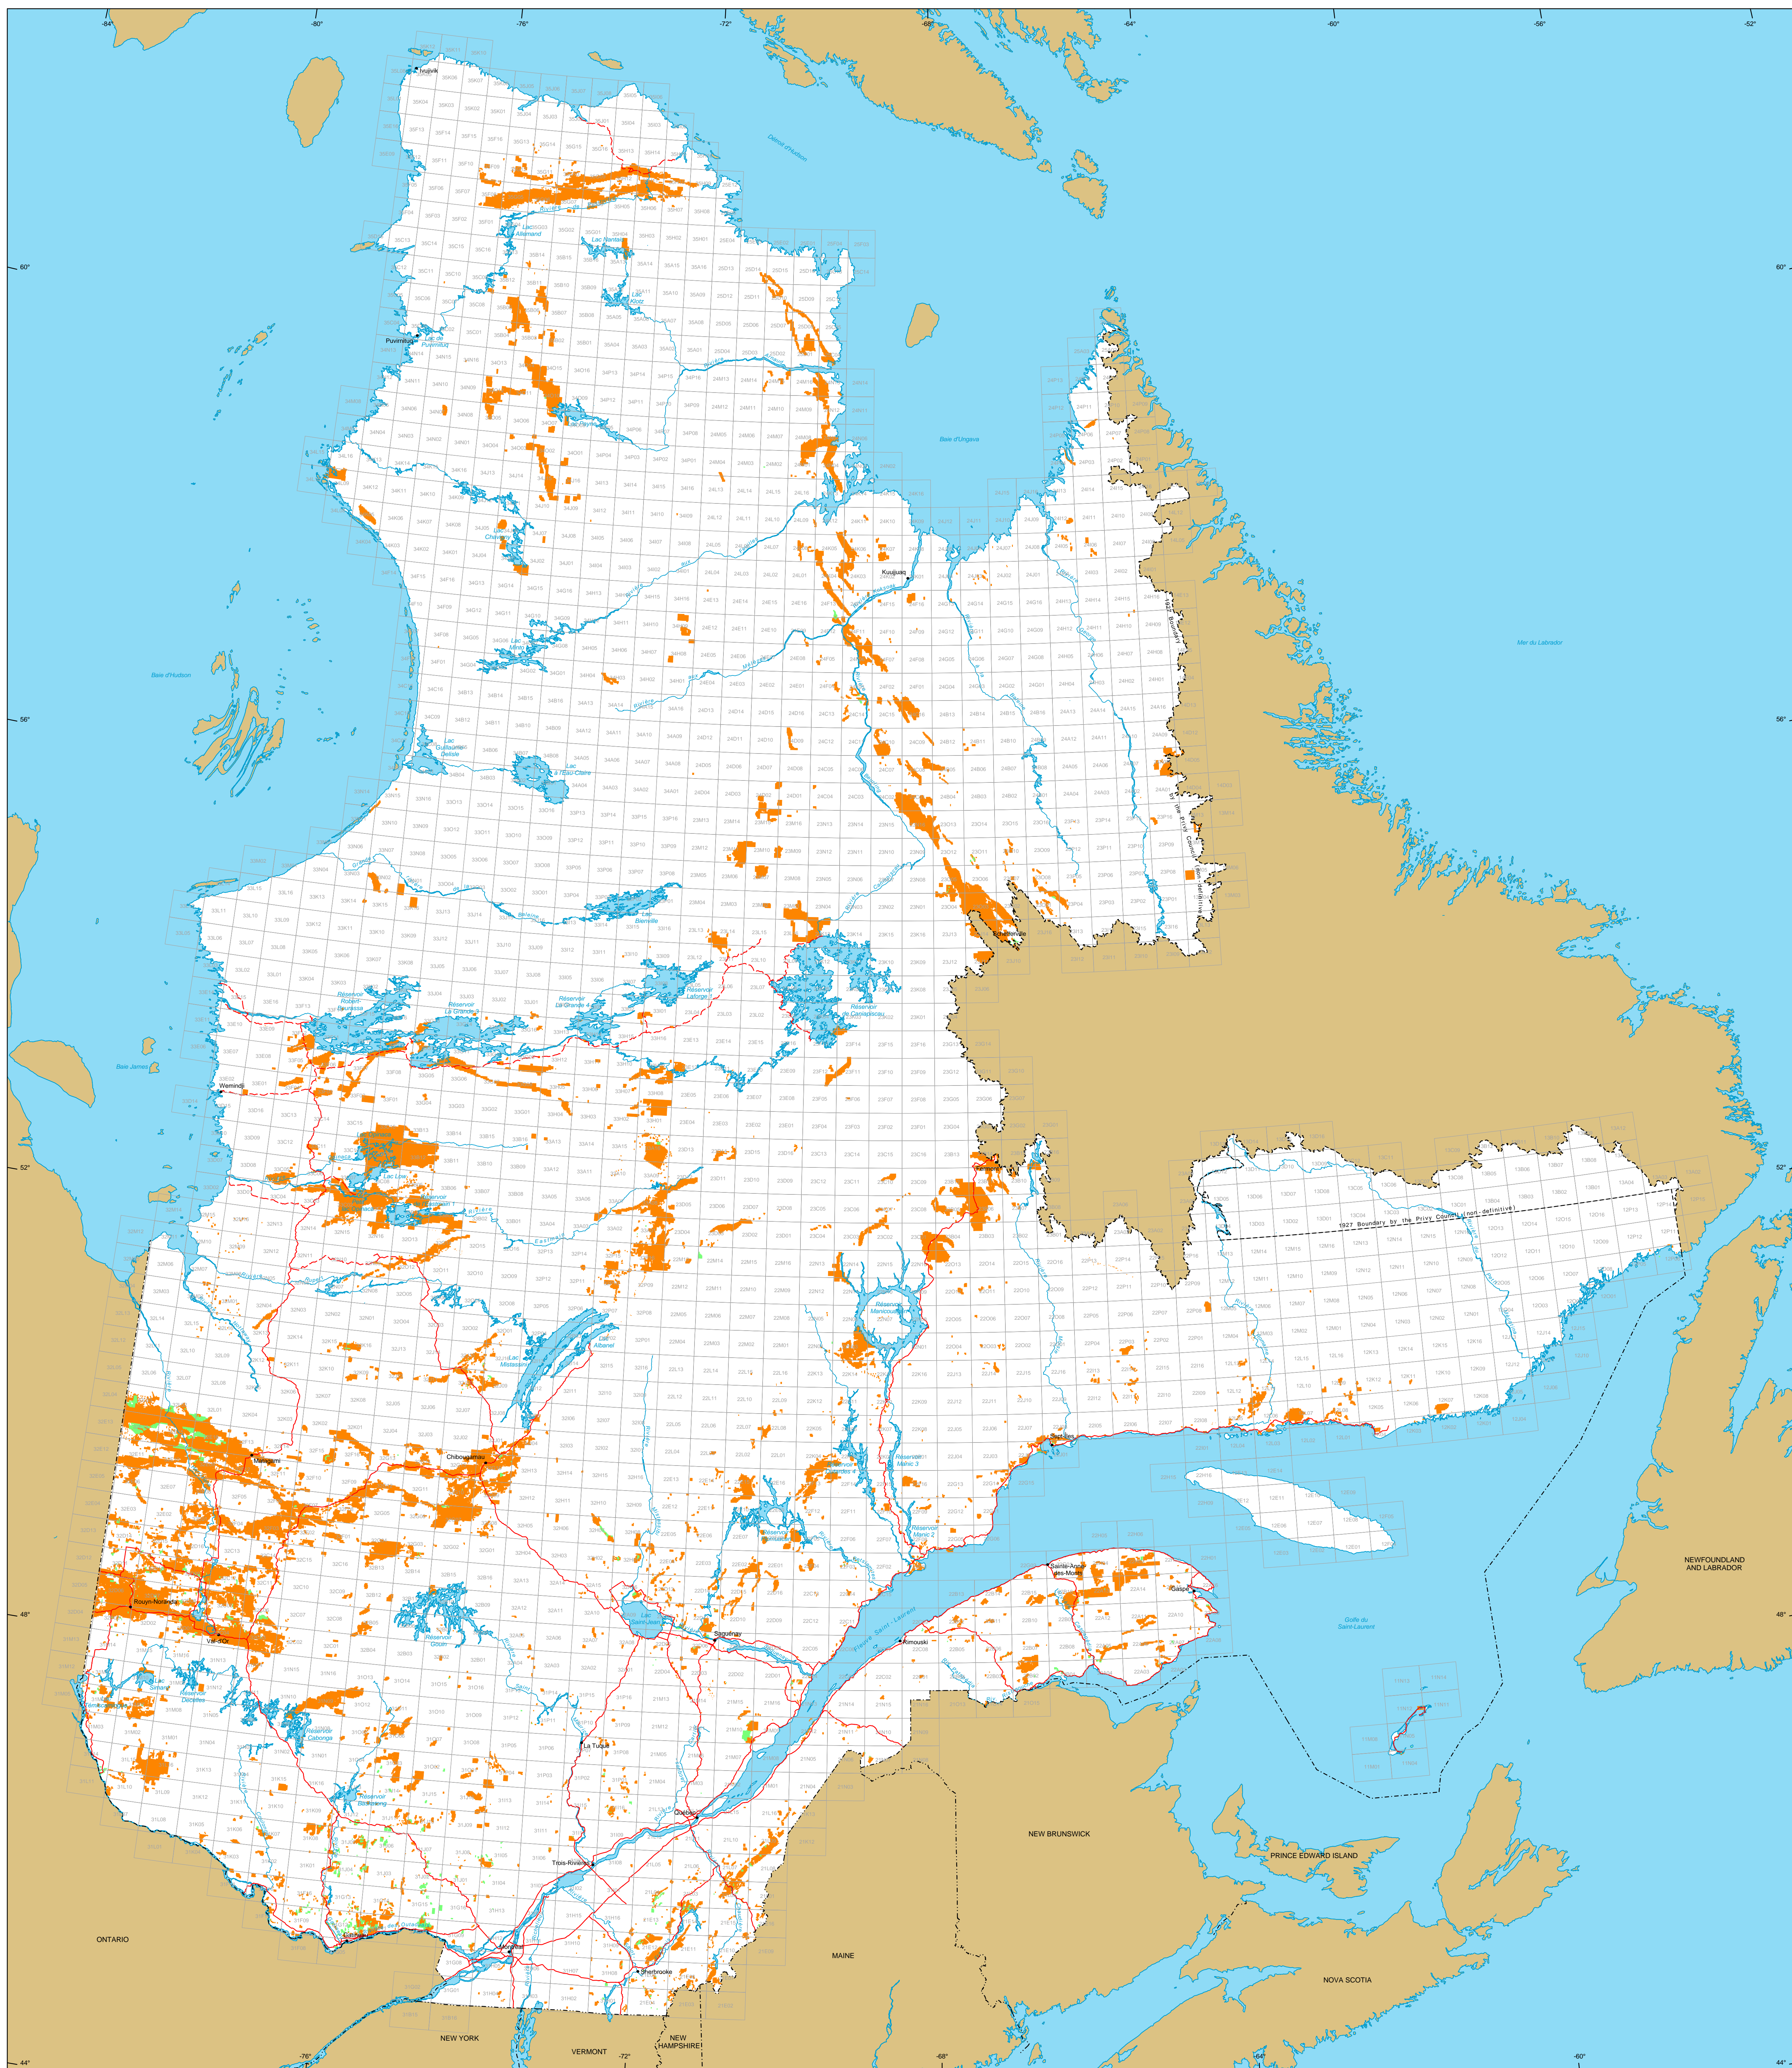

Mining Titles in Québec

Mining Titles

- Active
  Number : 169 649 titles
  Area : 7 933 522 ha
  Percentage of land : 4.8%
- Pending
  Number : 4 213 titles
  Area : 243 643 ha

Border

- International
- Interprovincial, Interstate
- Québec - Newfoundland and Labrador (This border is not definitive.)

Road Network

- Road
- Unpaved Road

Hydrography

- Lake
- River

Populated Place

- Other Jurisdiction
- 1:50 000 NTS Sheets Limits

Area of the Province of Québec : 166 744 100 ha

Metadata
Geodesic Datum : NAD 83
Coordinate System : Conic Lambert with two standard parallels (46° and 60°)

© Gouvernement du Québec, June 10, 2014