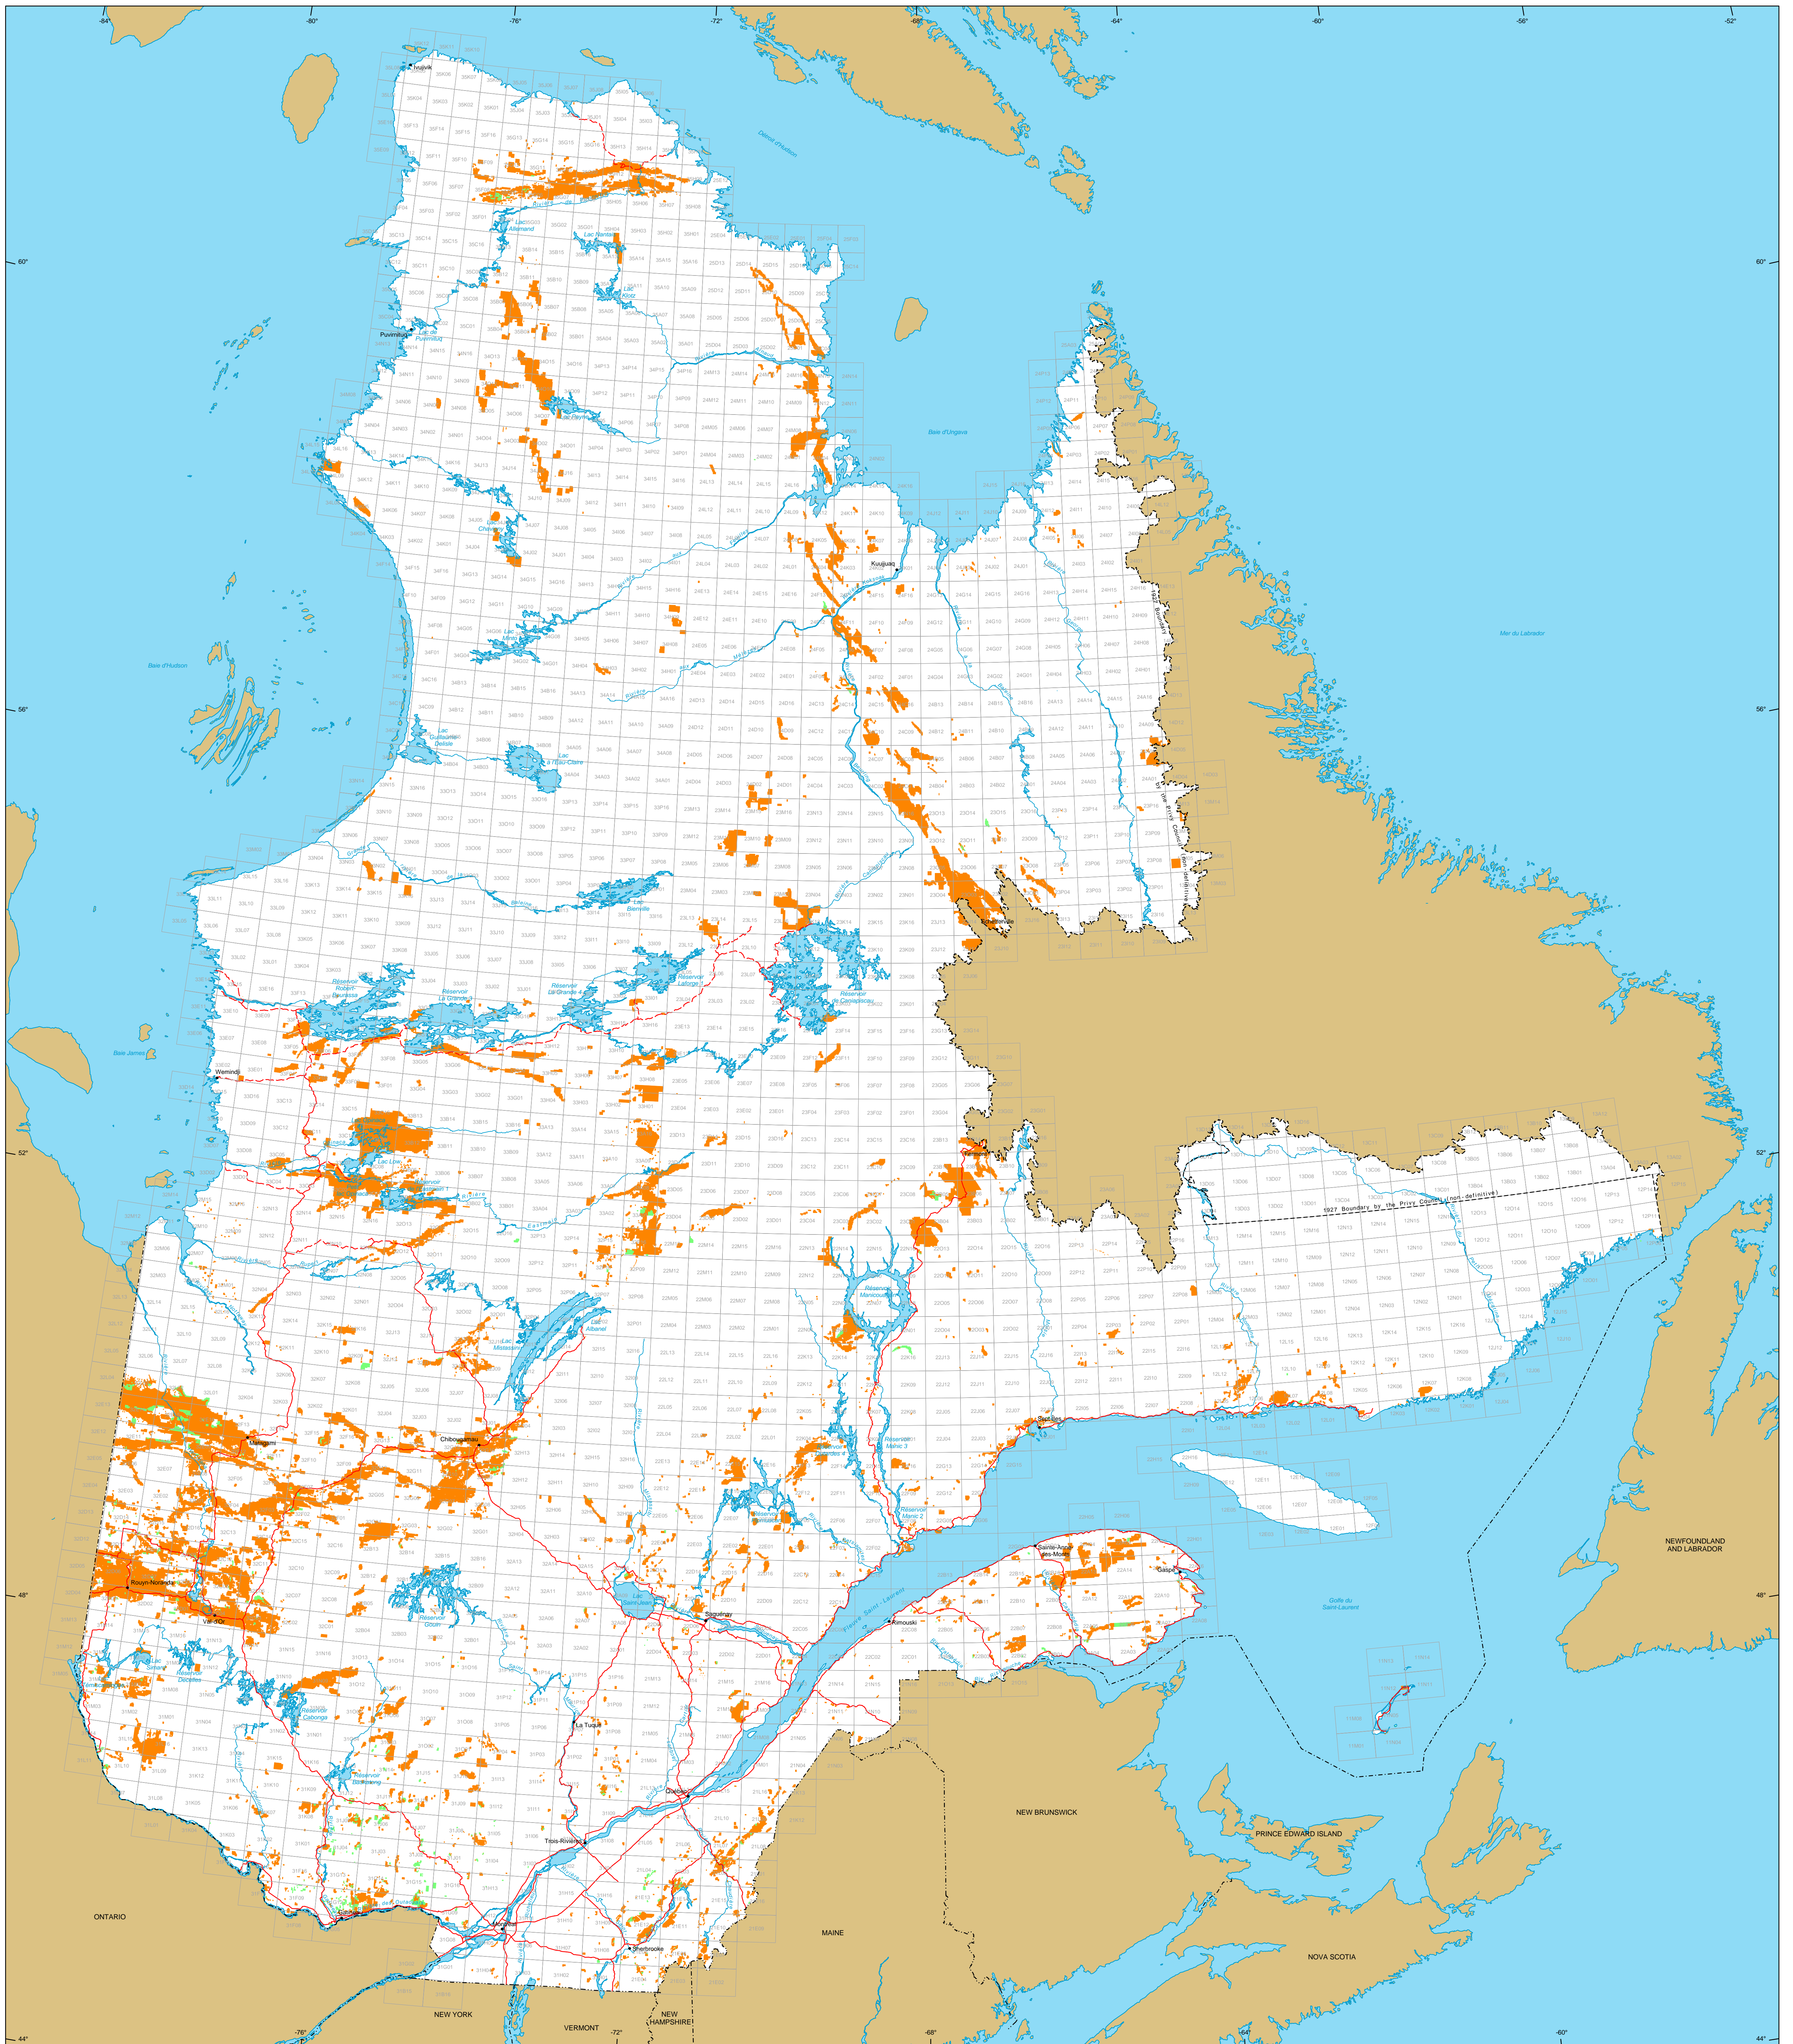

Mining Titles in Québec

Mining Titles

- Active
  Number : 164 562 titles
  Area : 7 682 976 ha
  Percentage of land : 4.6%
- Pending
  Number : 4 747 titles
  Area : 258 640 ha

Border

- International
- Interprovincial, Interstate
- Québec - Newfoundland and Labrador (This border is not definitive.)

Road Network

- Road
- Unpaved Road

Hydrography

- Lake
- River

Populated Place

Other Jurisdiction

1:50 000 NTS Sheets Limits

Area of the Province of Québec : 166 744 100 ha

Sources

Data	Organization	Year
Mining Cartographic Reference (SICQA TM, BOCCA 0M)	MERN	2014
	MERN	2011

1:2 500 000
0 50 100 150 km

© Gouvernement du Québec, July 16, 2014