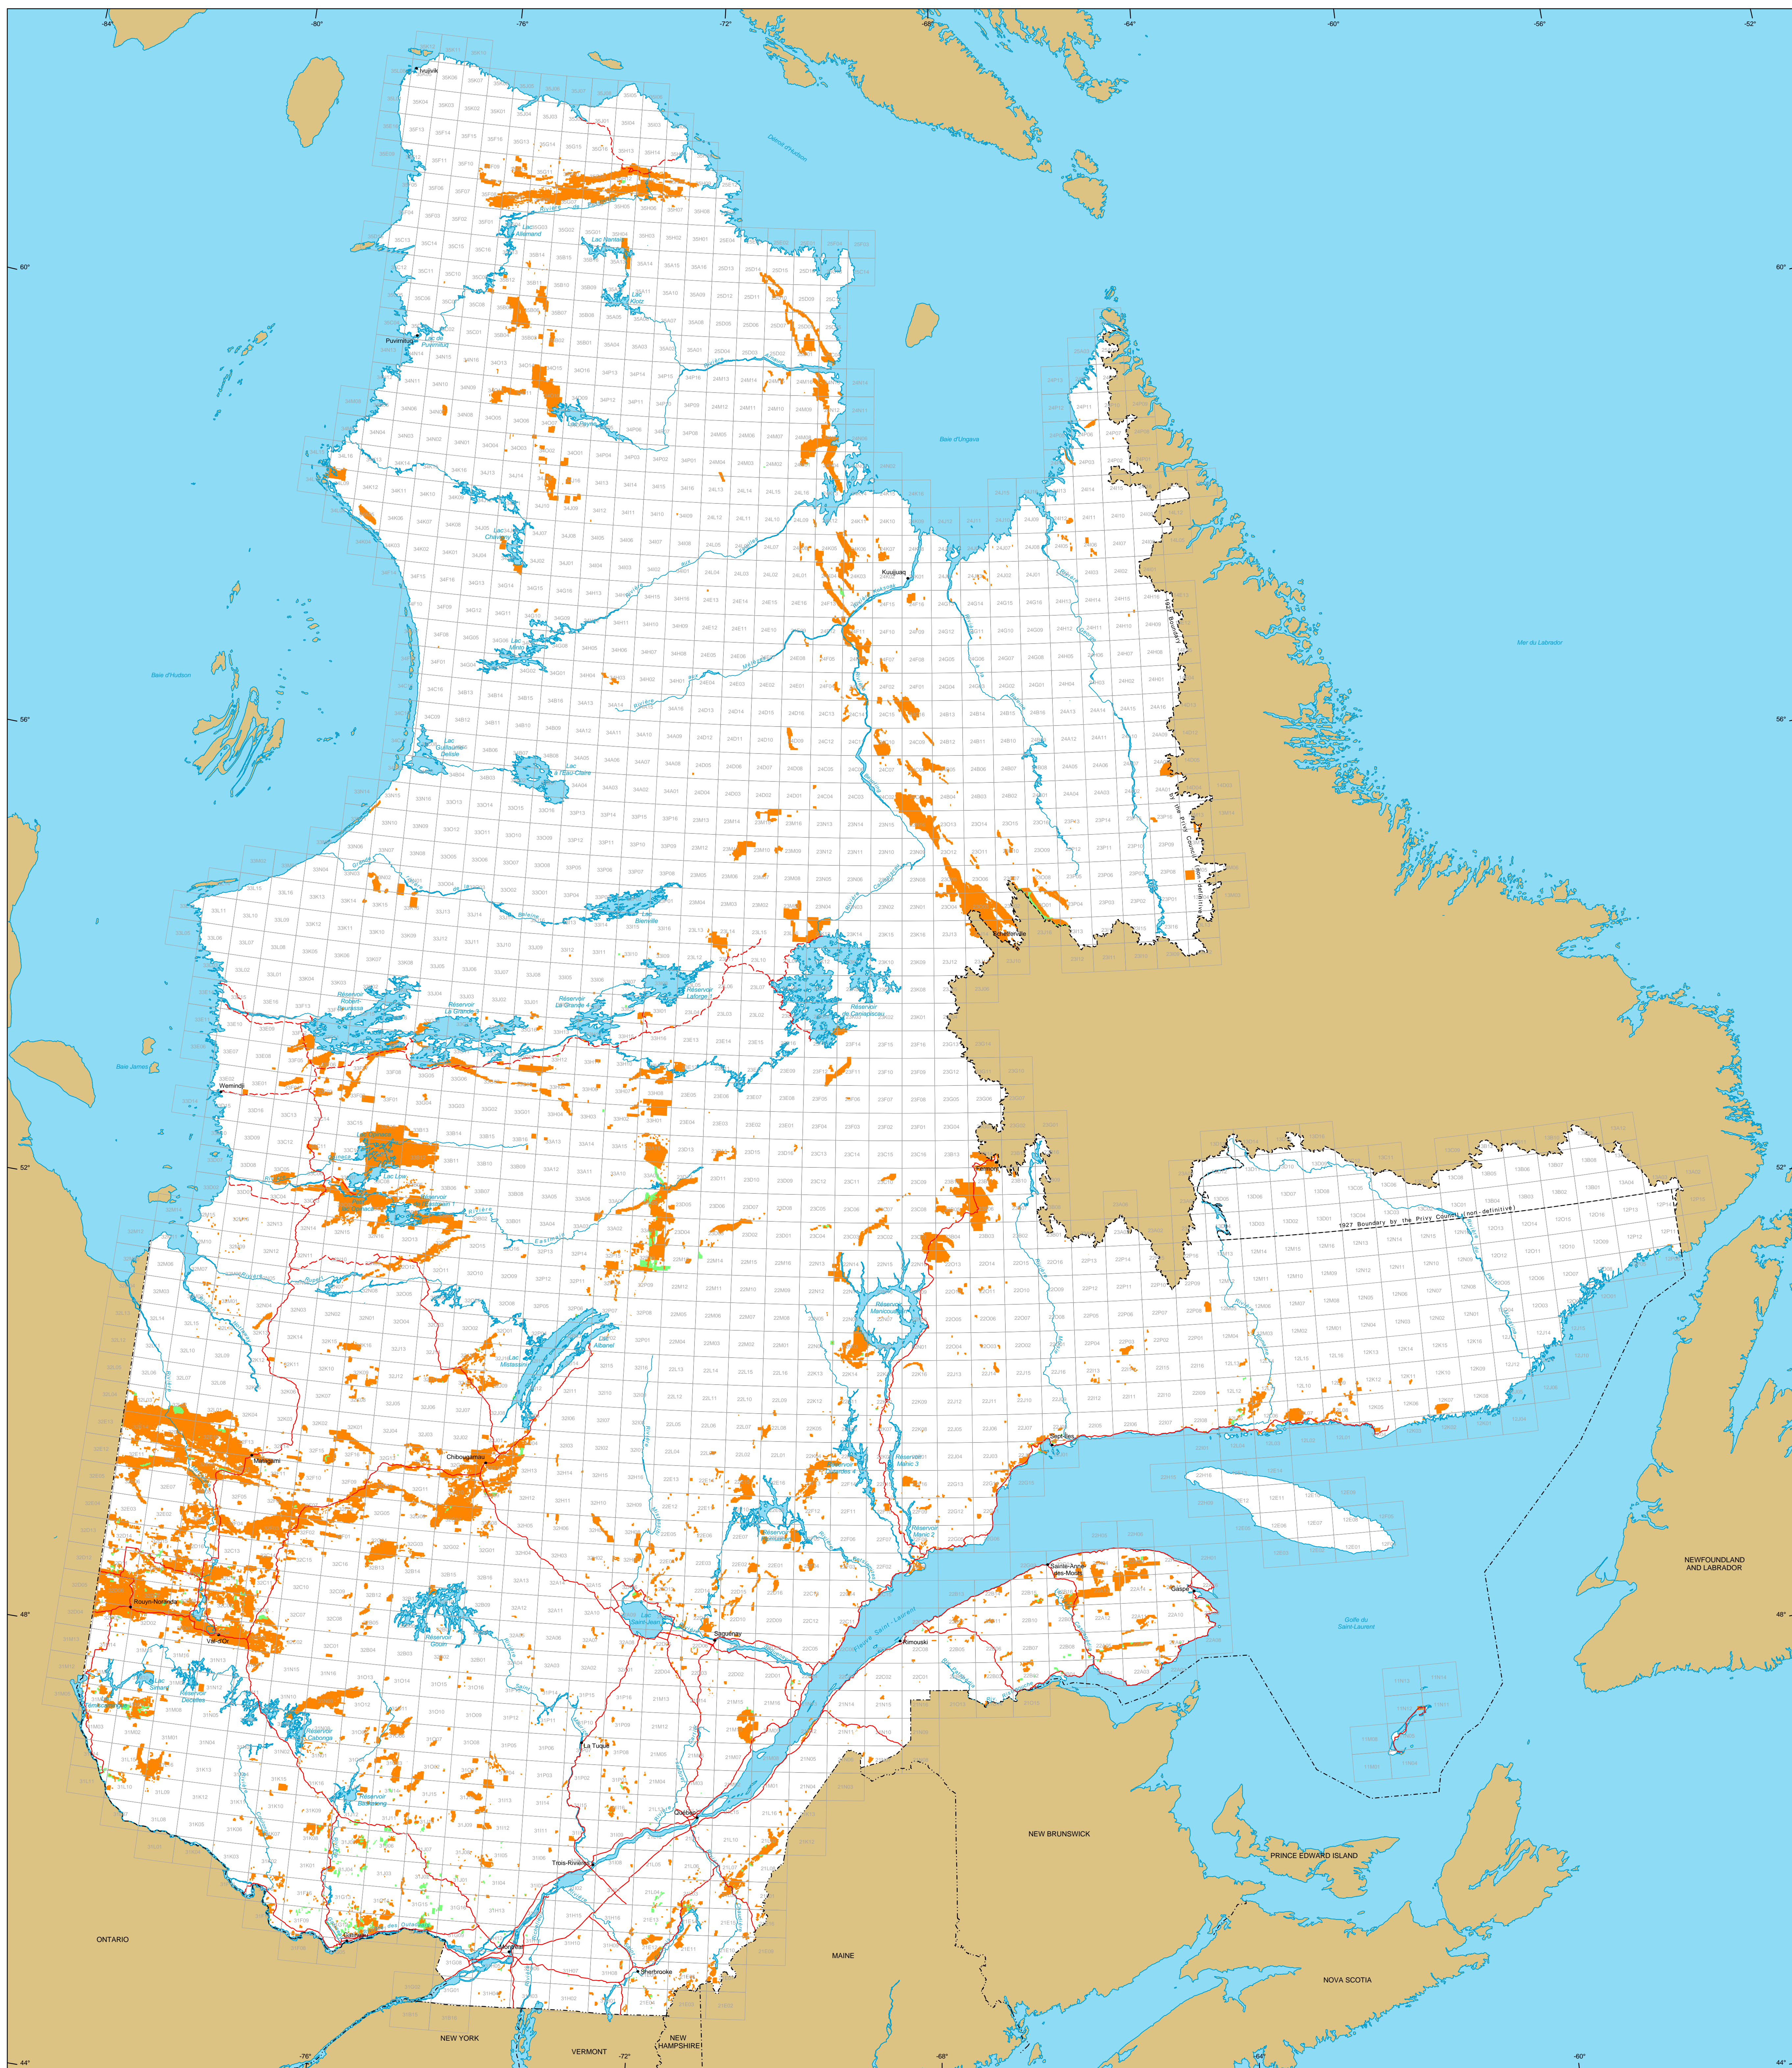

Mining Titles in Québec

Mining Titles
Active
Number: 158 128 titles
Area: 7 360 917 ha
Percentage of land: 4.4%

Pending
Number: 4 329 titles
Area: 222 428 ha

Border
- - - International
- - - Interprovincial, Interstate
- - - Québec - Newfoundland and Labrador
(This border is not definitive.)

Road Network
- Road
- Unpaved Road

Hydrography
- Lake
- River

Populated Place
- Other Jurisdiction

1:50 000 NTS Sheets Limits

Metadata
Geodesic Datum: NAD 83
Coordinate System: Conic Lambert with two standard parallels (46° and 60°)

Sources

Data	Organization	Year
Mining Cartographic Reference (SICQA 1M, BOCQA 9M)	MERN	2014
	MERN	2011

© Gouvernement du Québec, October 8, 2014