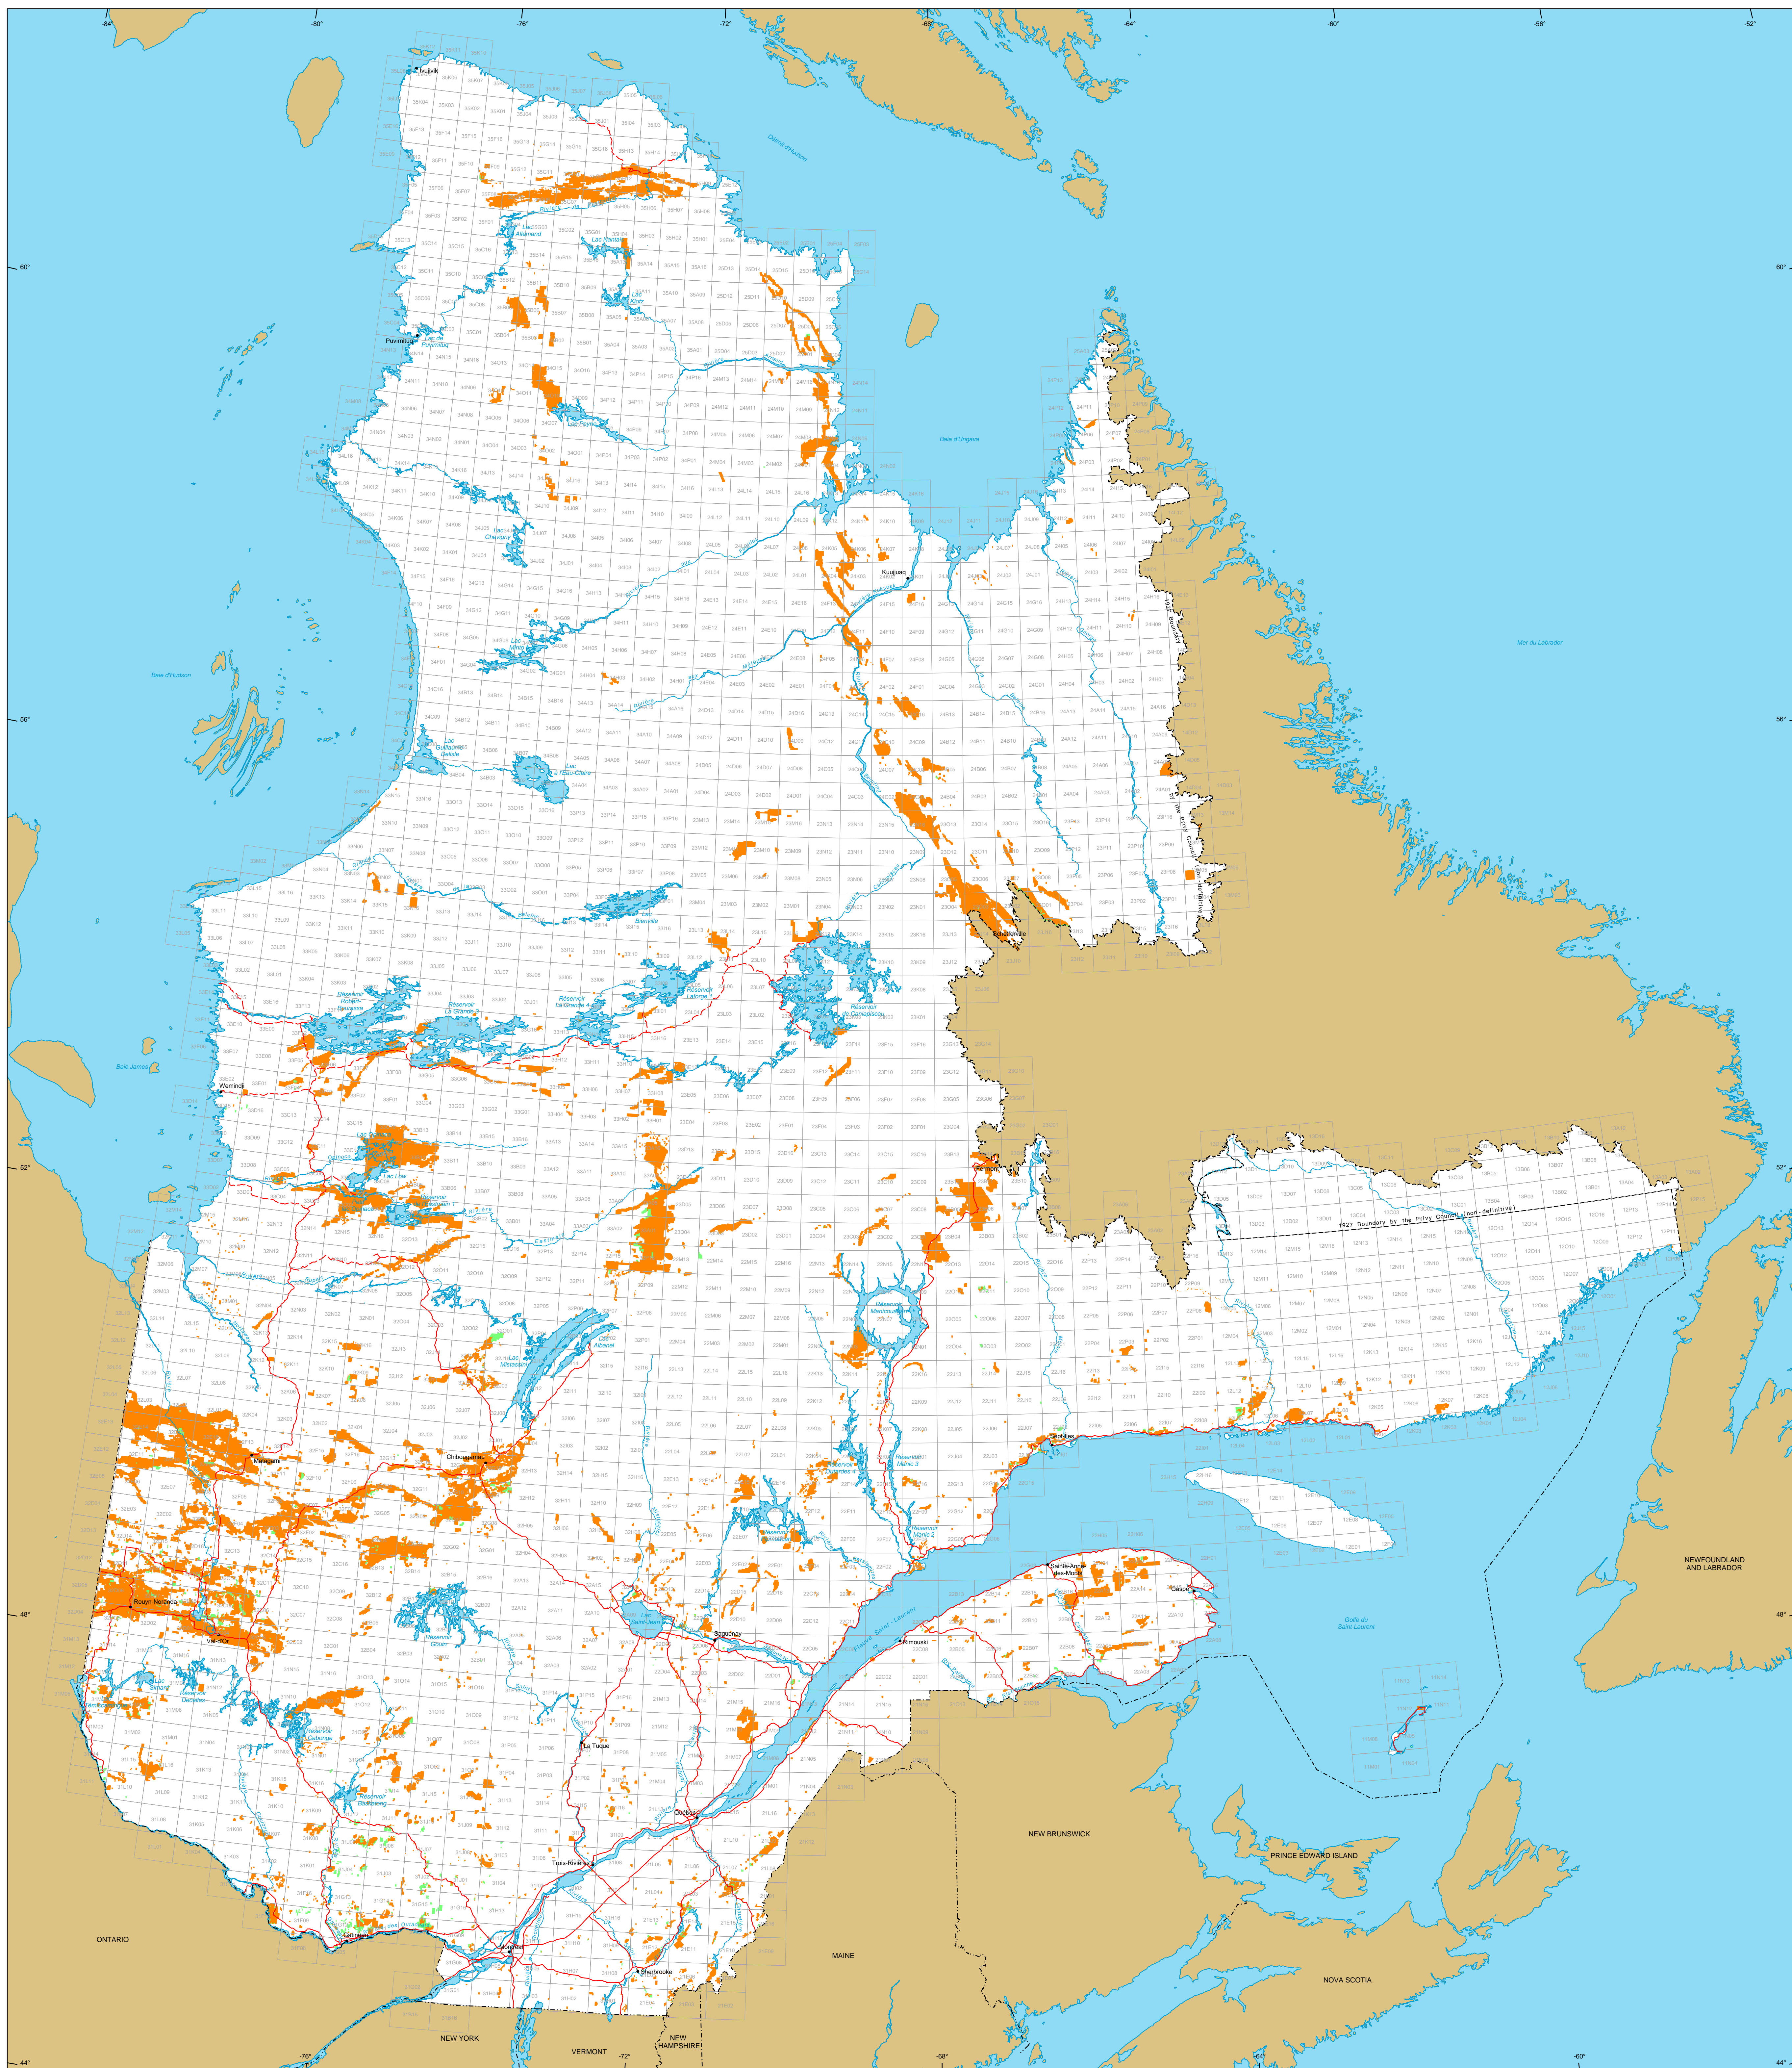

Mining Titles in Québec

Mining Titles

- Active
  Number : 147 994 titles
  Area : 6 913 050 ha
  Percentage of land : 4.1%
- Pending
  Number : 4 270 titles
  Area : 232 072 ha

Border

- International
- Interprovincial, Interstate
- Québec - Newfoundland and Labrador (This border is not definitive.)

Road Network

- Road
- Unpaved Road

Hydrography

- Lake
- River

Populated Place

- Other Jurisdiction
- 1:50 000 NTS Sheets Limits

Metadata

Geodesic Datum : NAD 83
Coordinate System : Conic Lambert with two standard parallels (46° and 60°)

Sources

Data	Organization	Year
Mining Cartographic Reference (SICOA TM, BOCA 9M)	MERN	2015
	MERN	2011

© Gouvernement du Québec, March 12, 2015