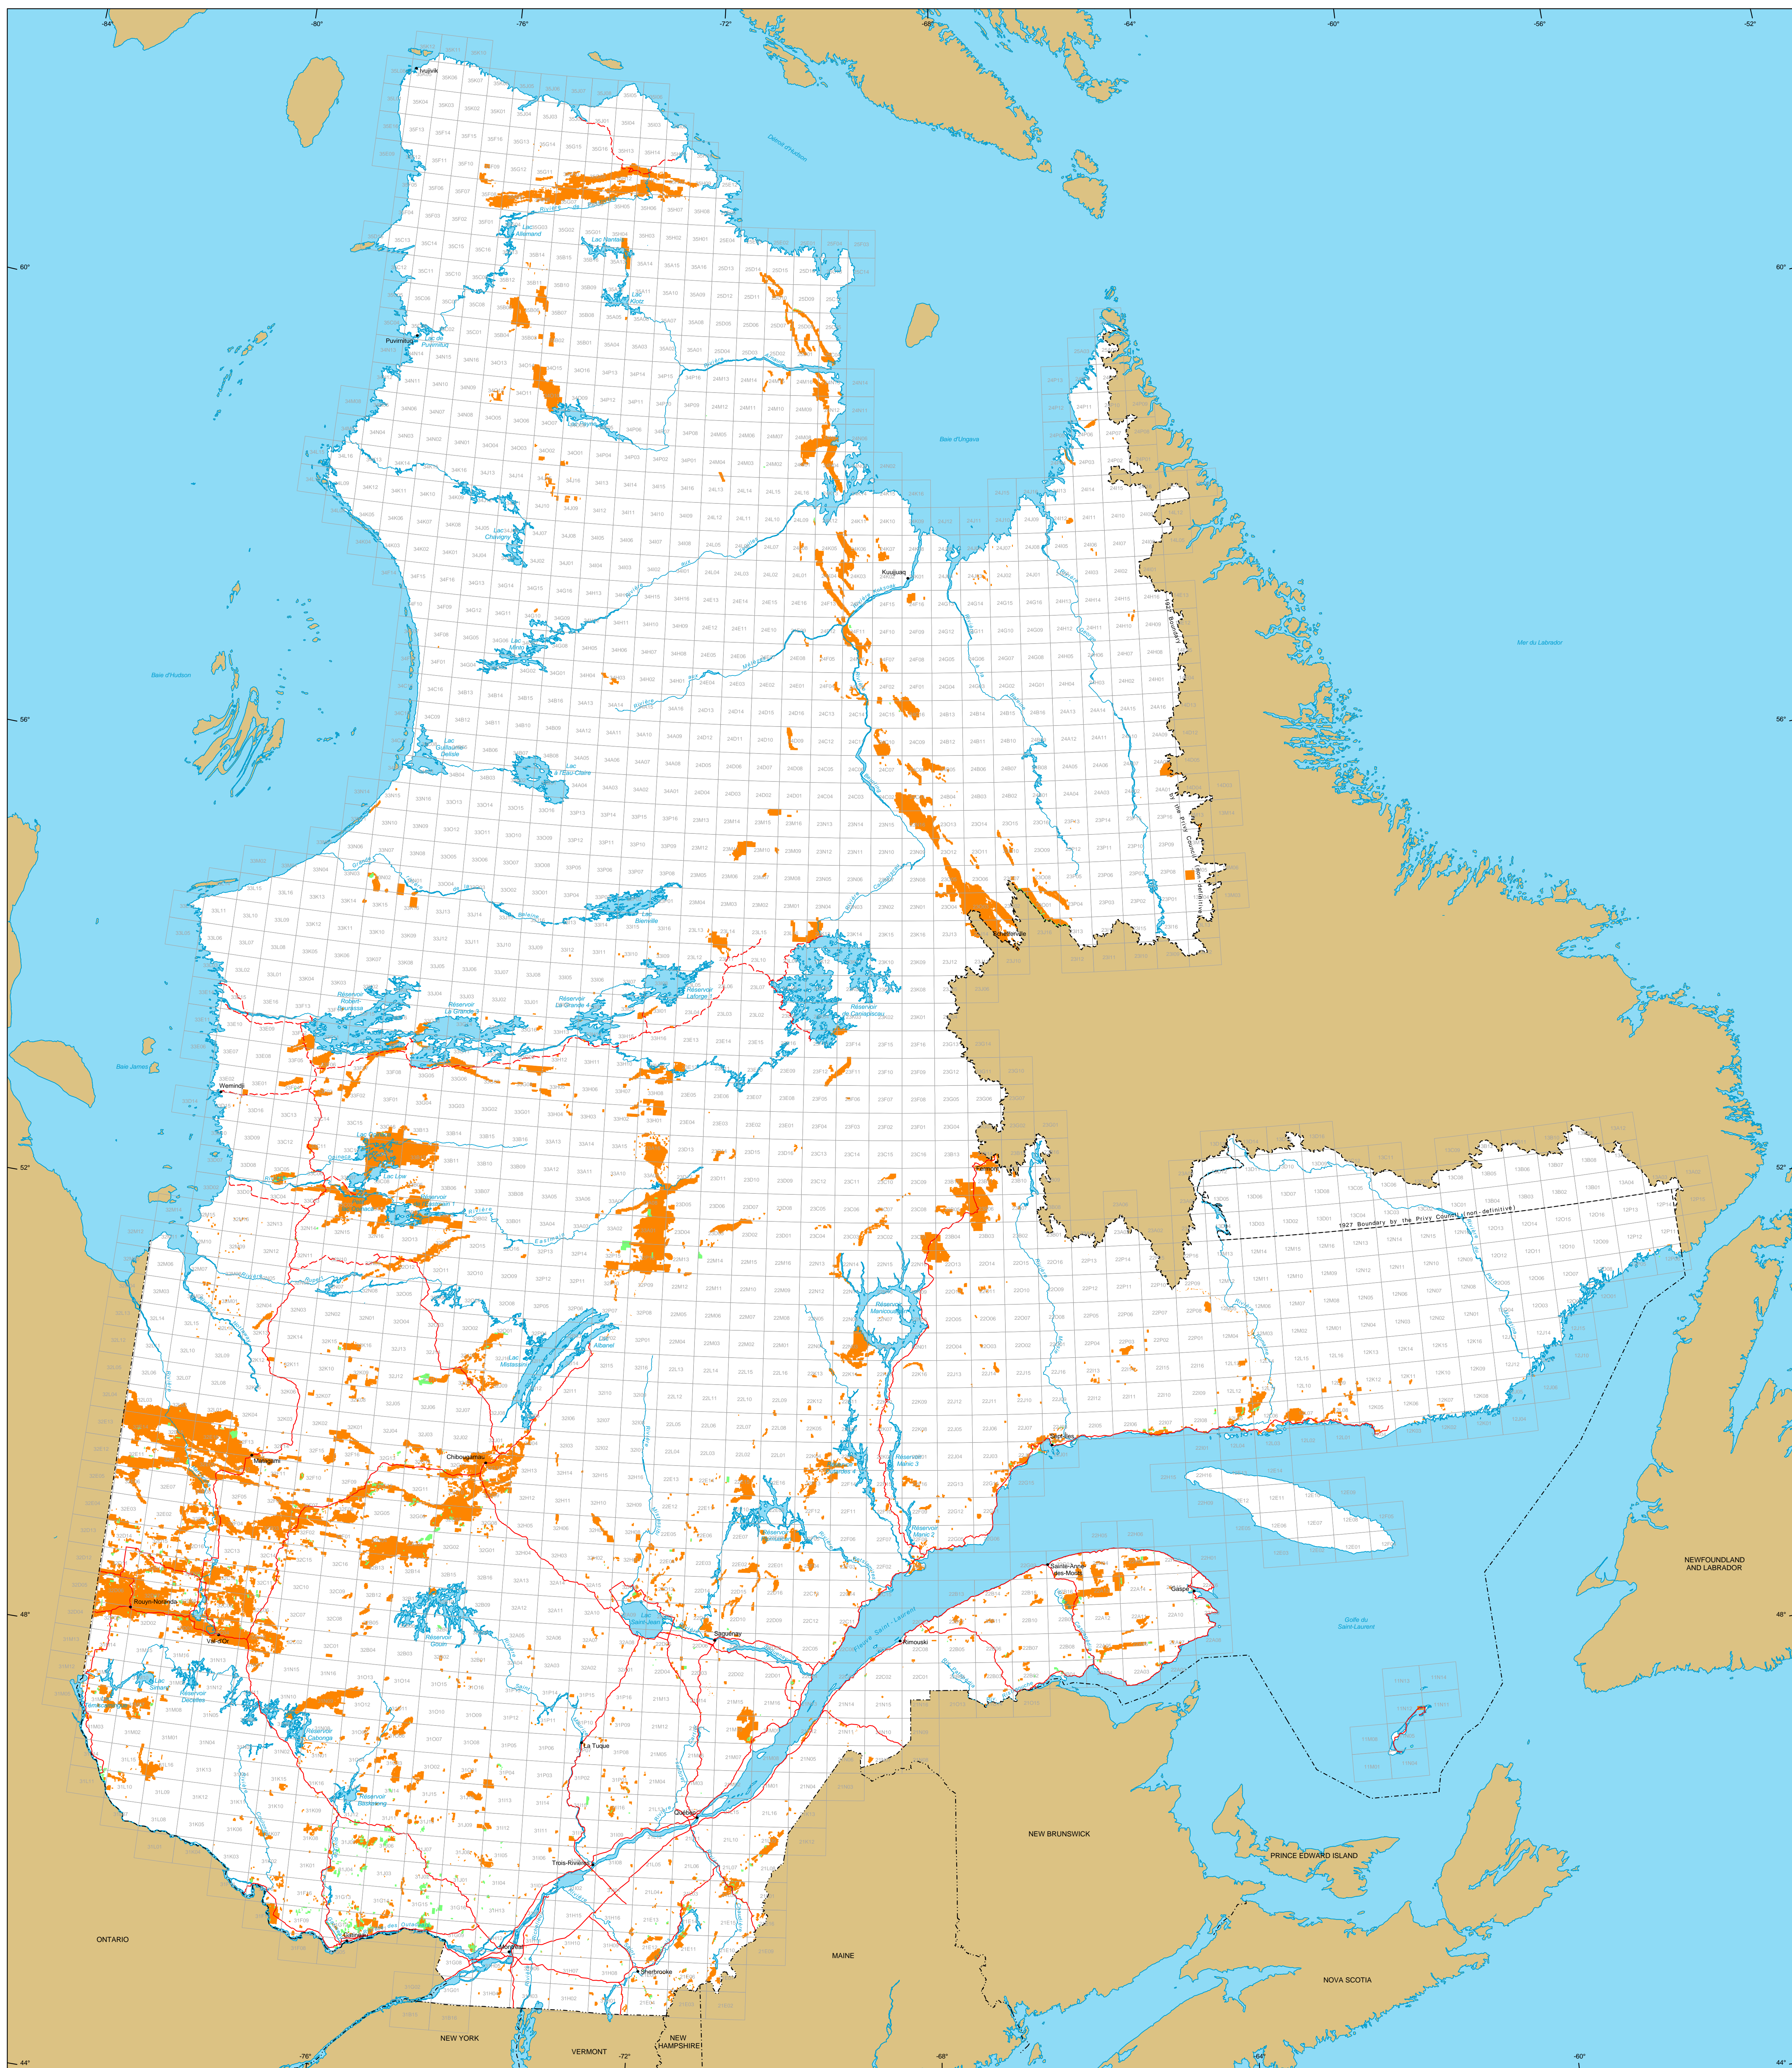

Mining Titles in Québec

Mining Titles

- Active
  Number: 144 500 titles
  Area: 18 843 799 ha
  Percentage of land: 4.1%
- Pending
  Number: 4 321 titles
  Area: 220 413 ha

Border

- International
- Interprovincial, Interstate
- Québec - Newfoundland and Labrador (This border is not definitive.)

Road Network

- Road
- Unpaved Road

Hydrography

- Lake
- River

Populated Place

- Other Jurisdiction
- 1:50 000 NTS Sheets Limits

Area of the Province of Québec: 166 744 100 ha

Sources

Data	Organization	Year
Mining Cartographic Reference (SICQA TM, BOCA 9M)	MERN	2015
	MERN	2011

© Gouvernement du Québec, April 7, 2015