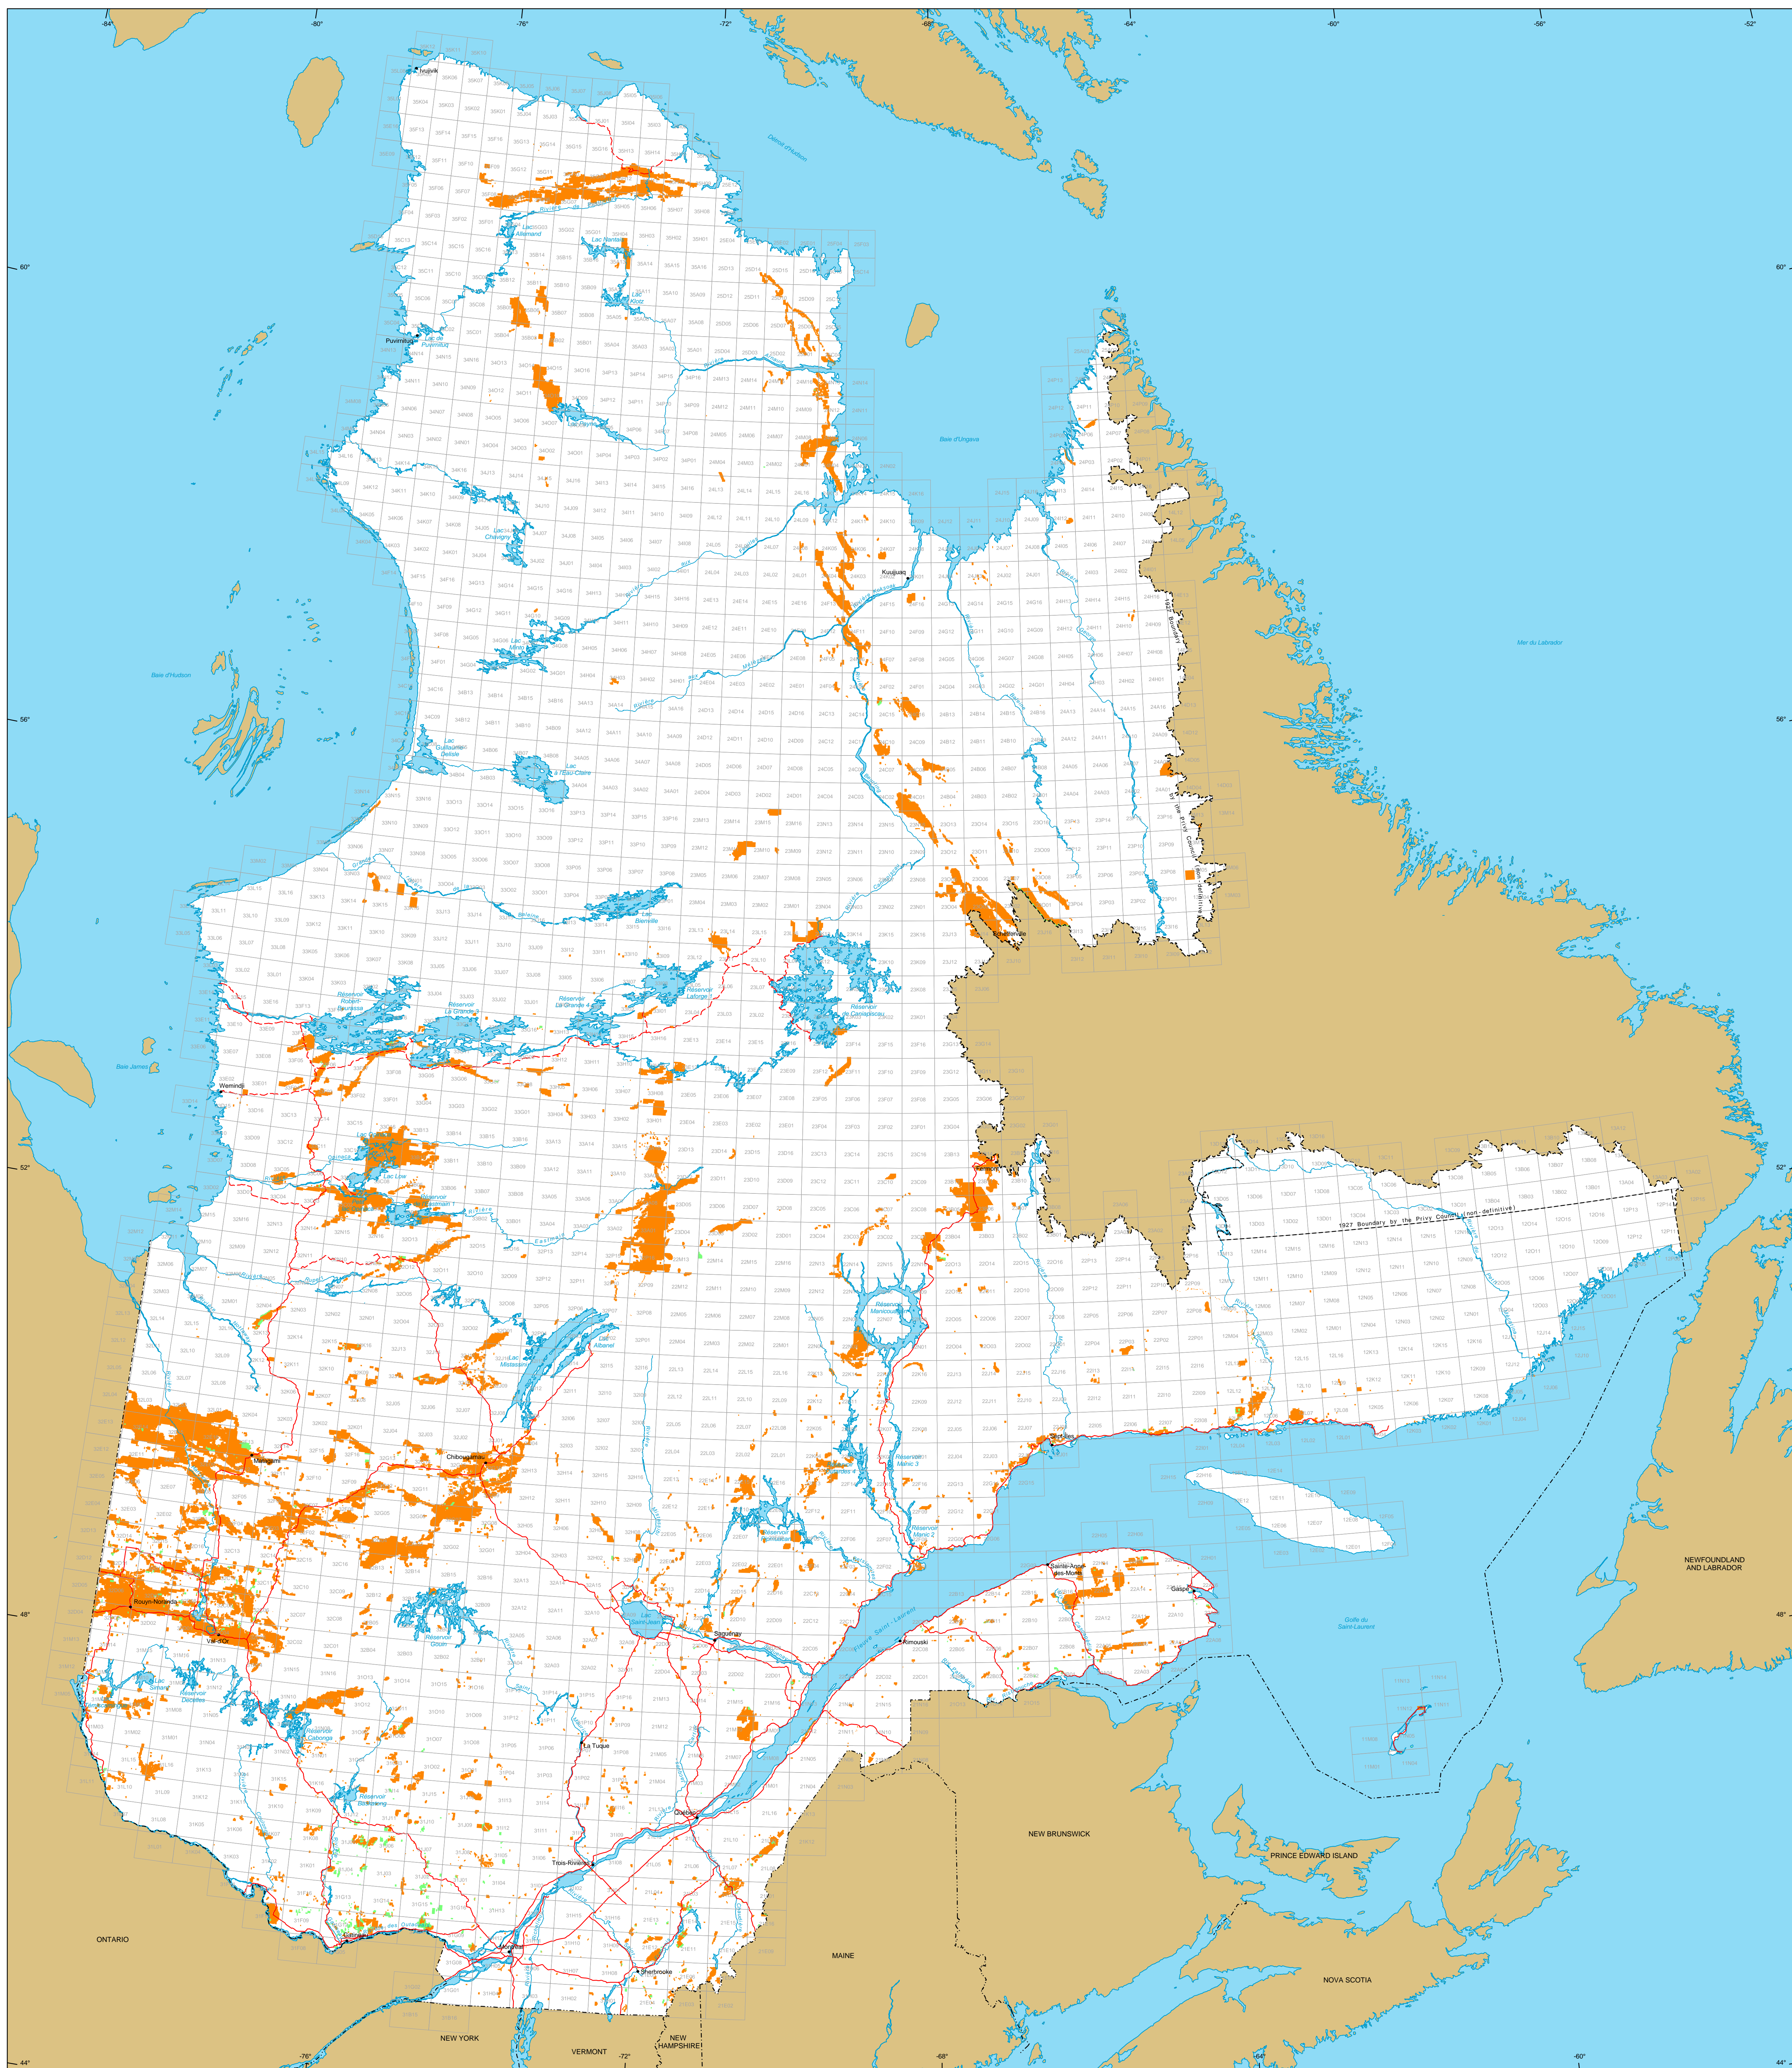

Mining Titles in Québec

Mining Titles
Active
Number: 137 021 titles
Area: 6 495 321 ha
Percentage of land: 3.9%

Pending
Number: 3 131 titles
Area: 177 865 ha

Border
International
Interprovincial, Interstate
Québec - Newfoundland and Labrador
(This border is not definitive.)

Road Network
Road
Unpaved Road

Hydrography
Lake
River

Populated Place
Other Jurisdiction

1:50 000 NTS Sheets Limits

Area of the Province of Québec: 166 744 100 ha

Sources
Data: Mining Cartographic Reference (SICQA TM, SICQA SM)
Organization: MERN
Year: 2015

© Gouvernement du Québec, September 22, 2015