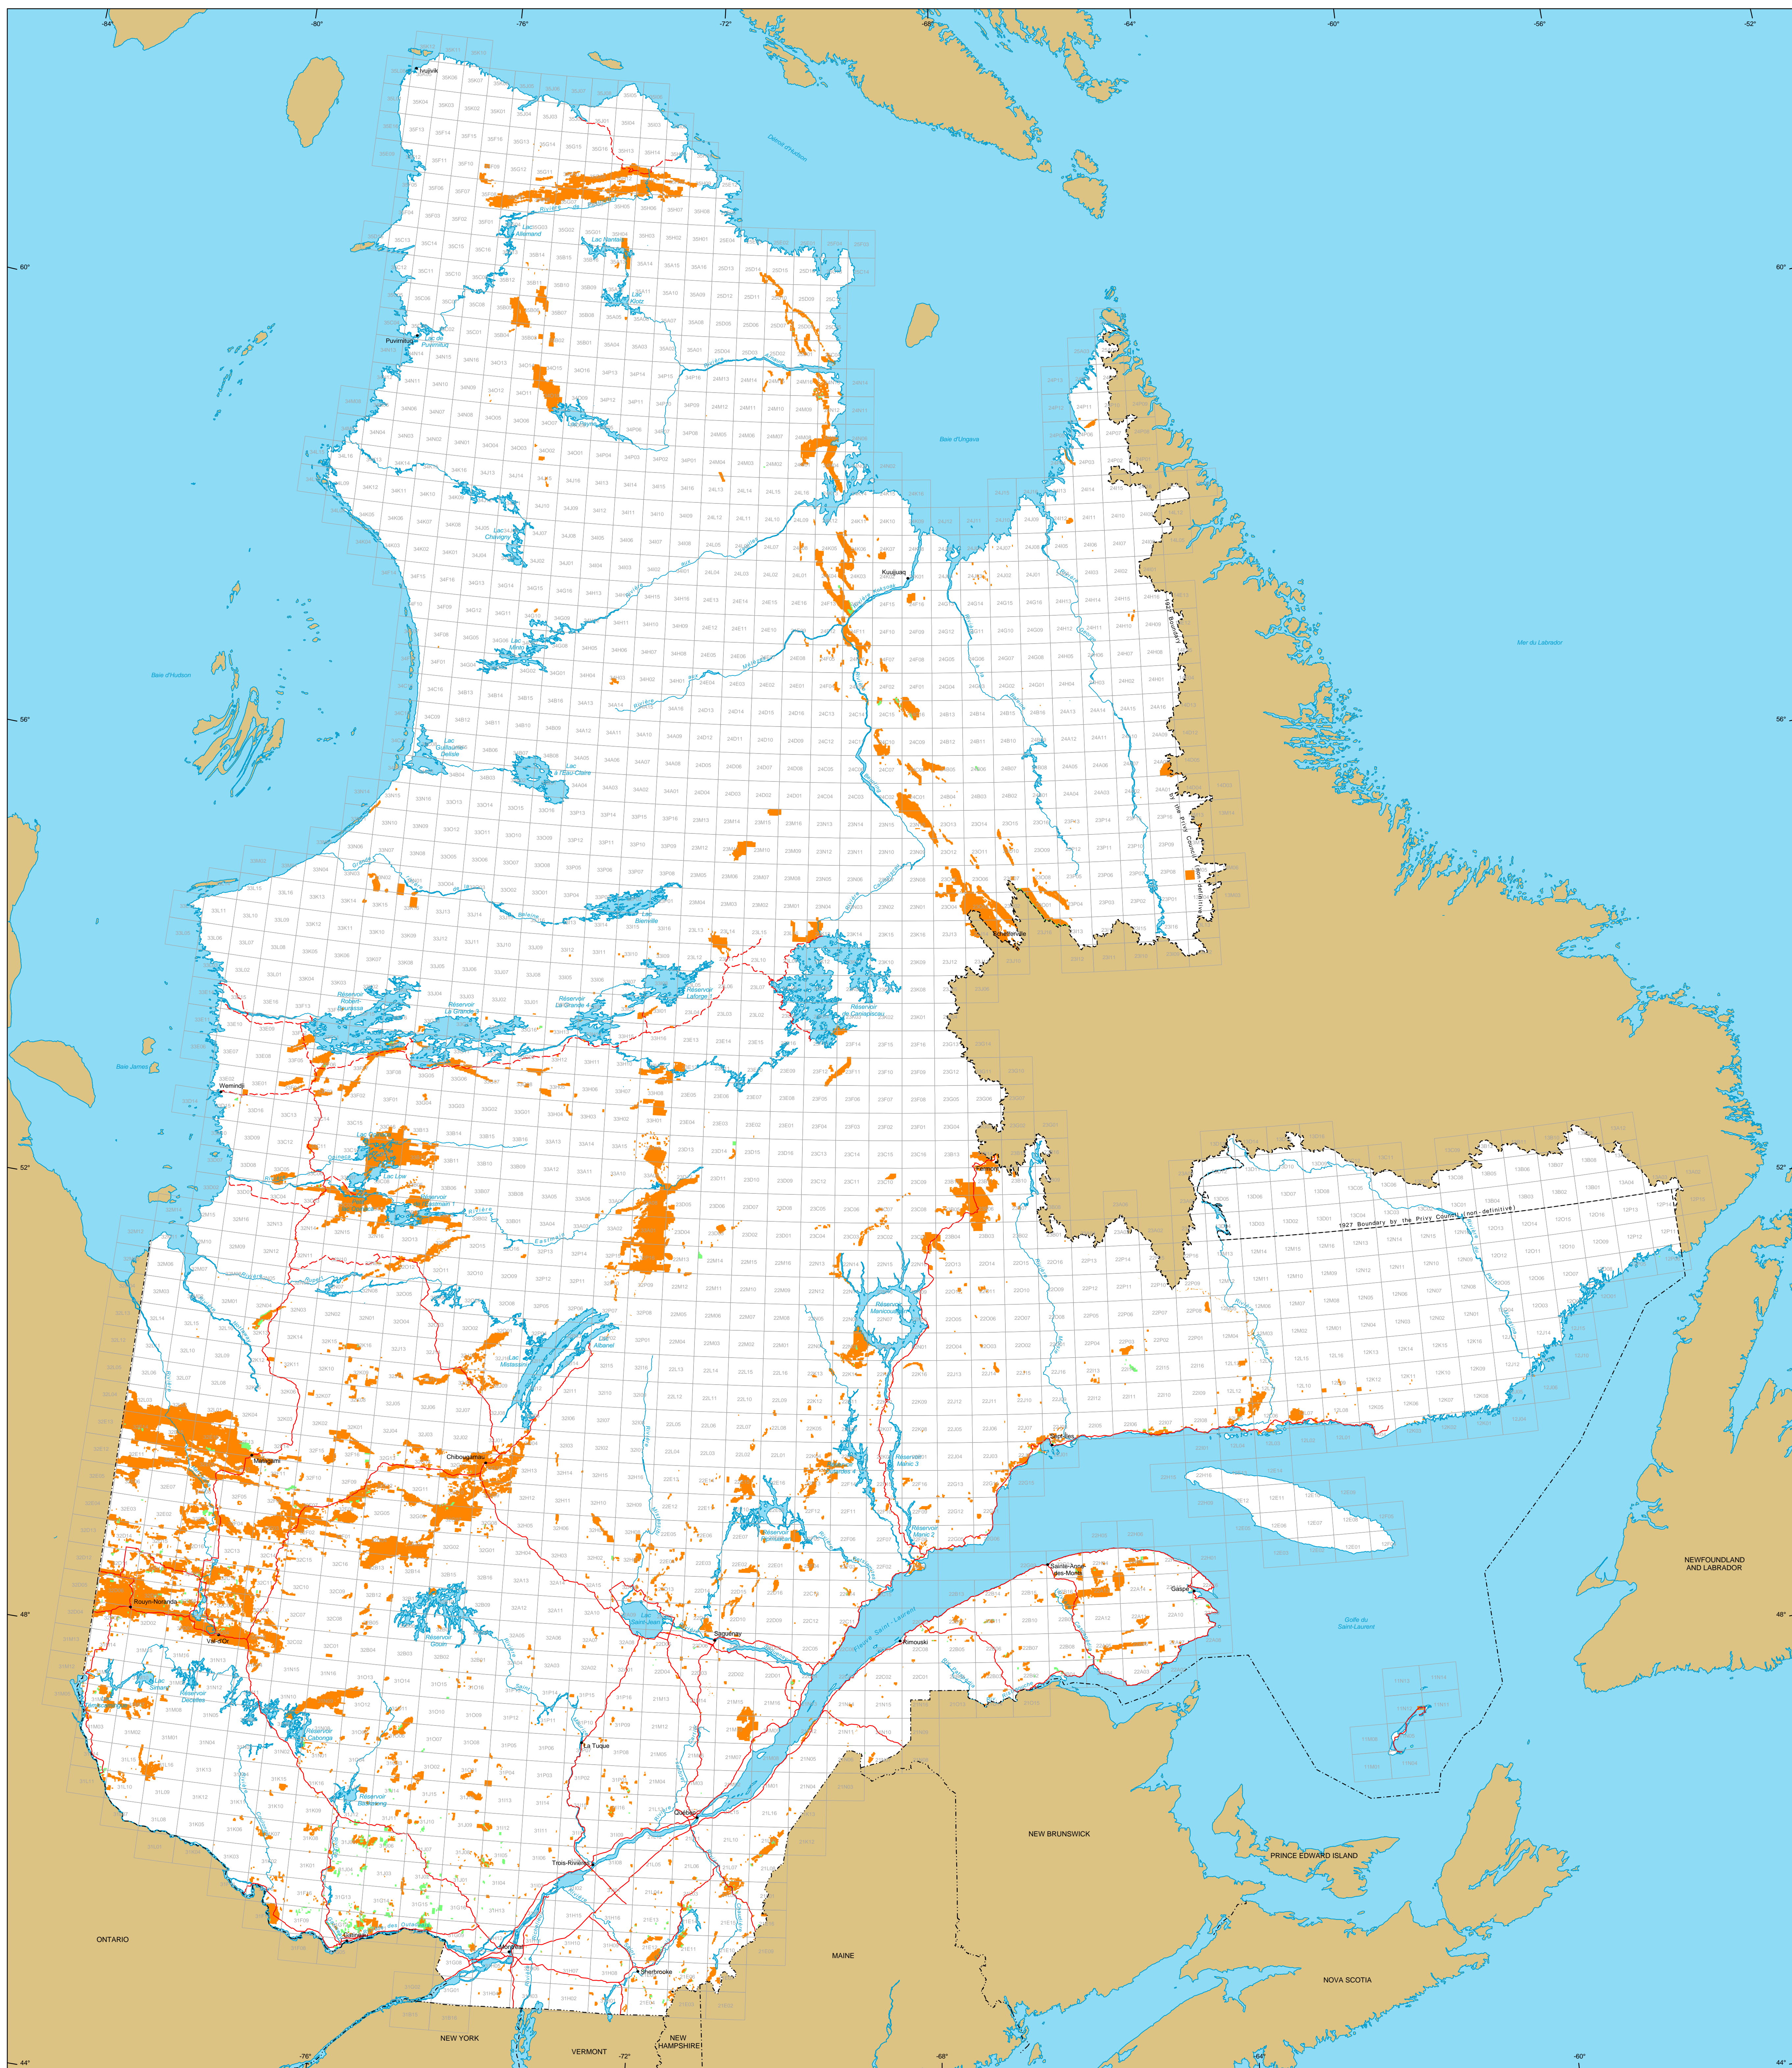

Mining Titles in Québec

Mining Titles

- Active
  Number: 135 938 titles
  Area: 16 423 752 ha
  Percentage of land: 3.9%
- Pending
  Number: 3 289 titles
  Area: 186 256 ha

Border

- International
- Interprovincial, Interstate
- Québec - Newfoundland and Labrador (This border is not definitive.)

Road Network

- Road
- Unpaved Road

Hydrography

- Lake
- River

Populated Place

- Other Jurisdiction

1:50 000 NTS Sheets Limits

Area of the Province of Québec: 166 744 100 ha

The areas indicated are calculated according to the Modified Transverse Mercator coordinate system with the NAD 83 geodesic datum.

Metadata

Geodesic Datum: NAD 83
Coordinate System: Conic Lambert with two standard parallels (46° and 60°)

© Gouvernement du Québec, October 8, 2015