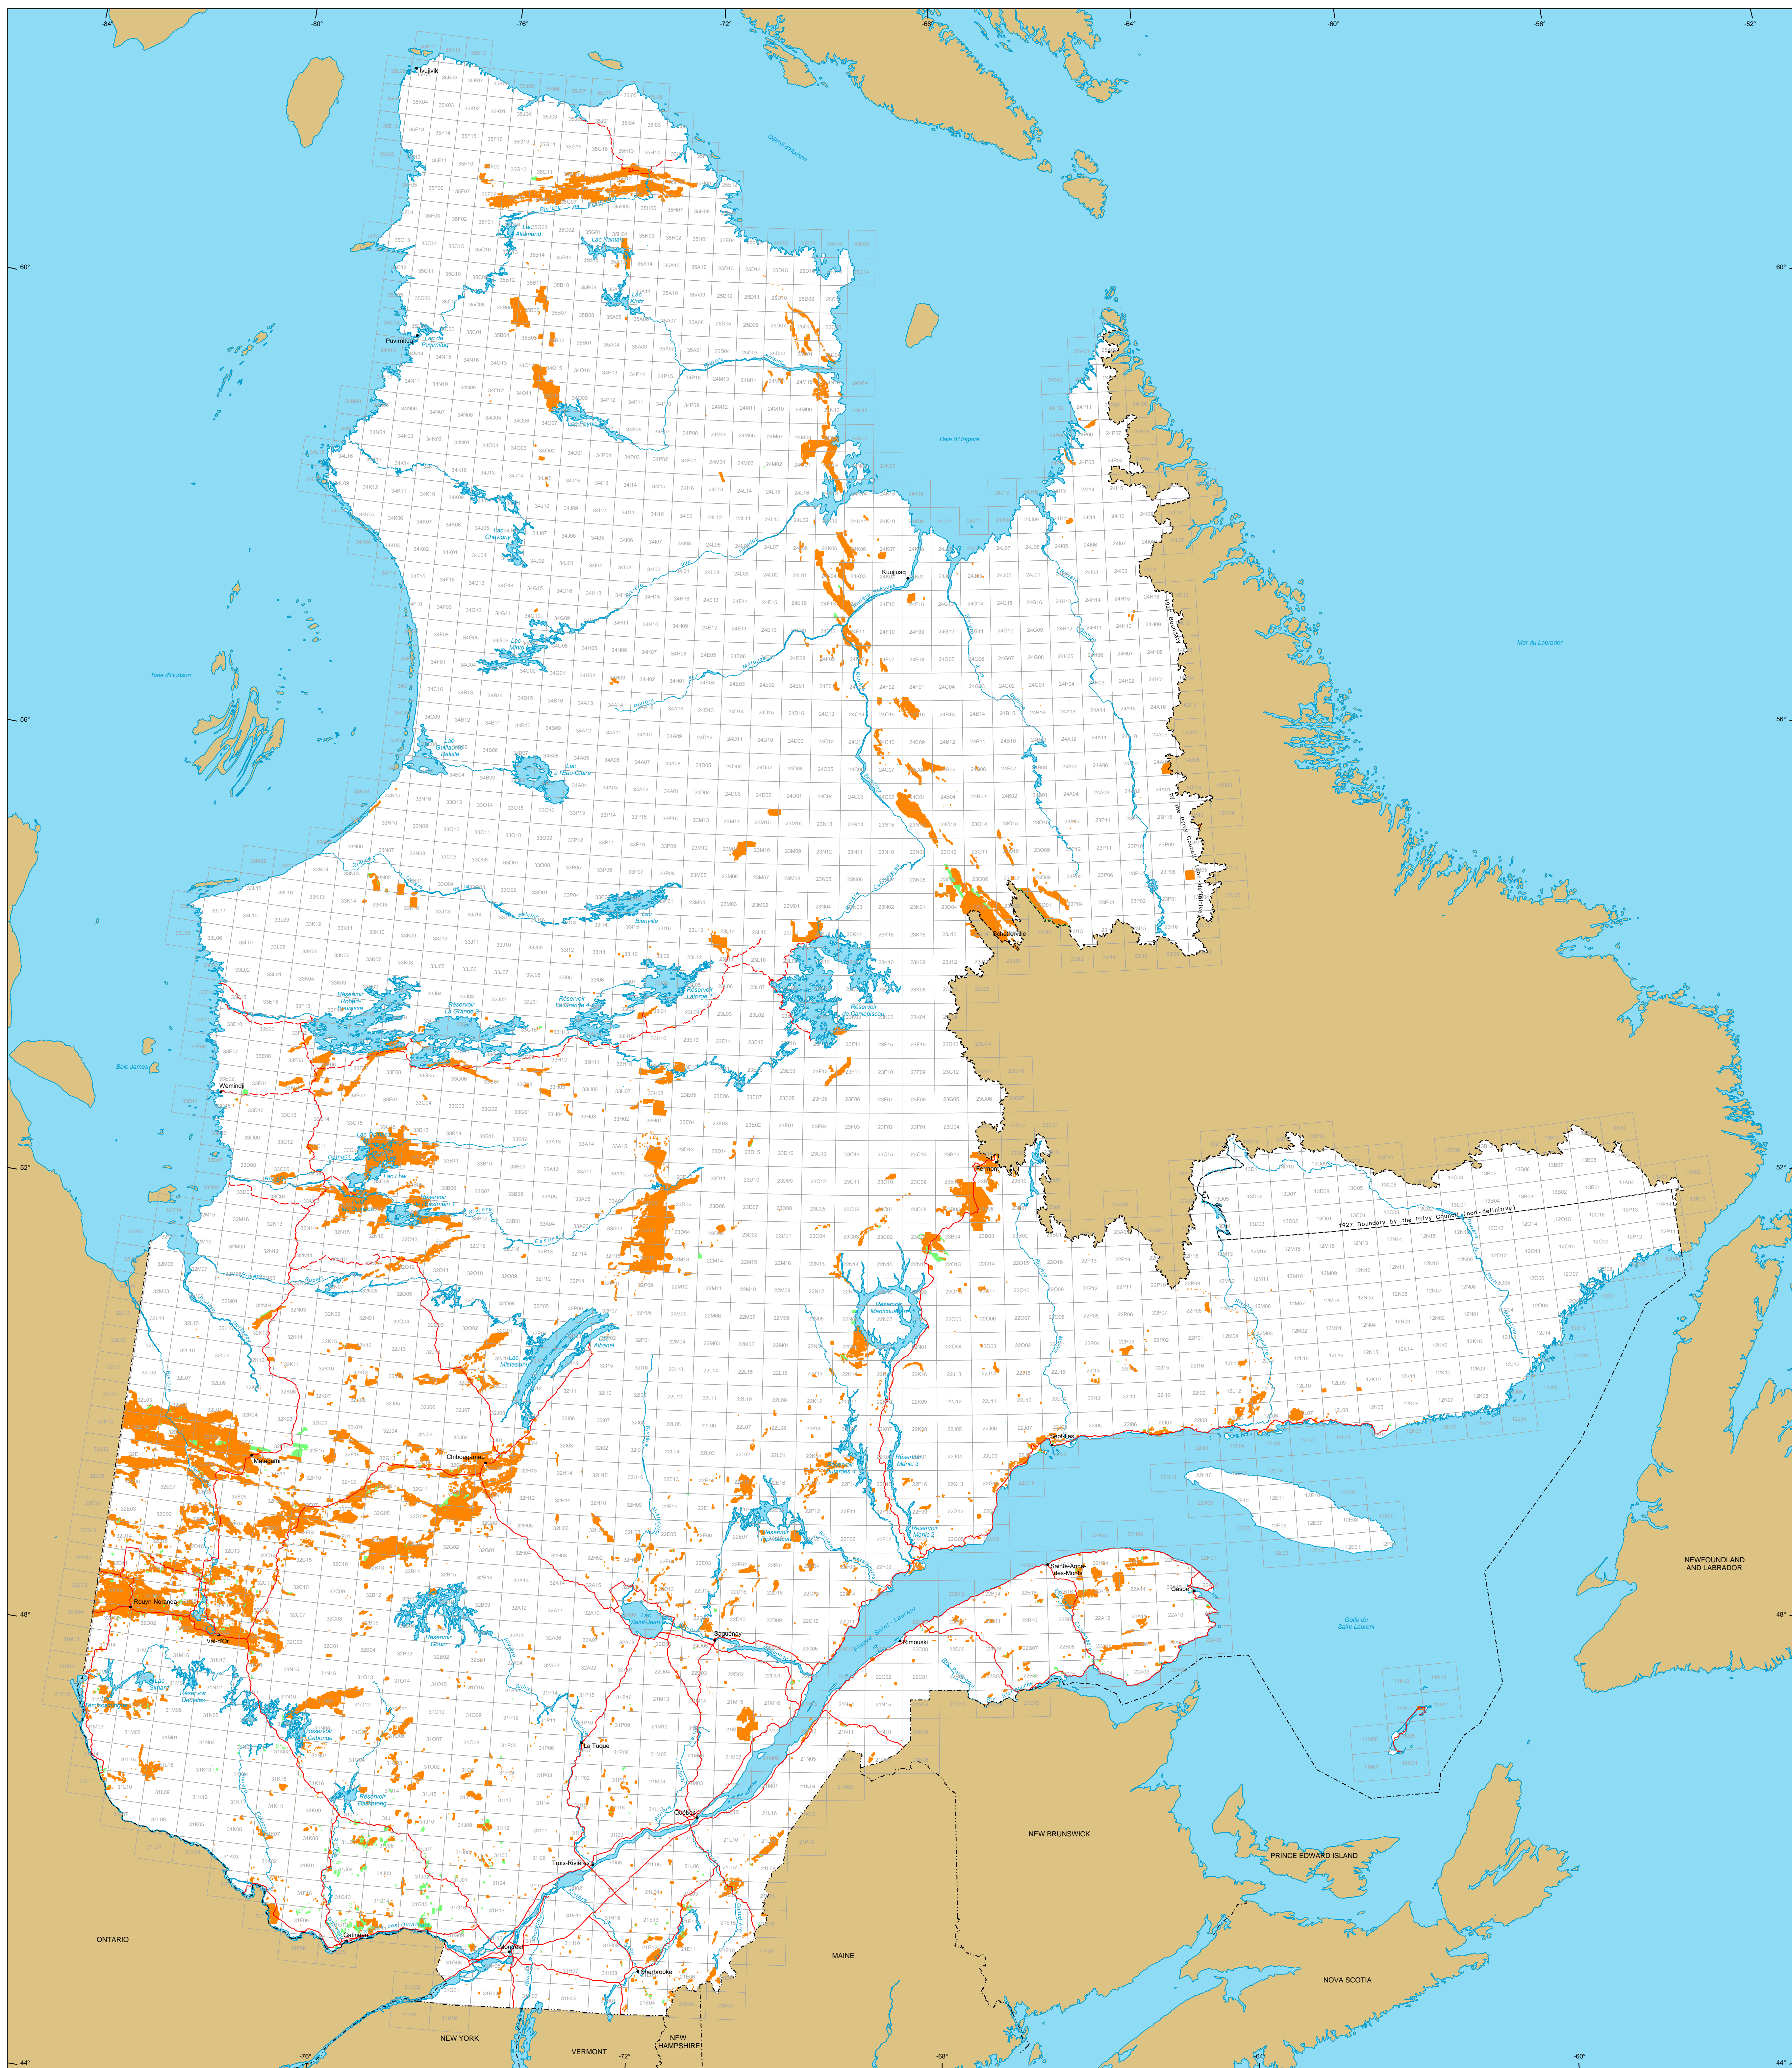

Mining Titles in Québec

Mining Titles

- Active
  Number : 133 146 titles
  Area : 1 291 253 ha
  Percentage of land : 3,8%
- Pending
  Number : 4 018 titles
  Area : 233 159 ha

Border

- International
- Interprovincial, Interstate
- Québec - Newfoundland and Labrador (This border is not definitive.)

Road Network

- Road
- Unpaved Road

Hydrography

- Lake
- River

Populated Place

Other Jurisdiction

1:50 000 NTS Sheets Limits

Area of the Province of Québec : 166 744 100 ha

Sources

Data	Organization	Year
Mining Cartographic Reference (SICOA TM, BOCA 0M)	MERN	2015
	MERN	2011

© Gouvernement du Québec, November 17, 2015