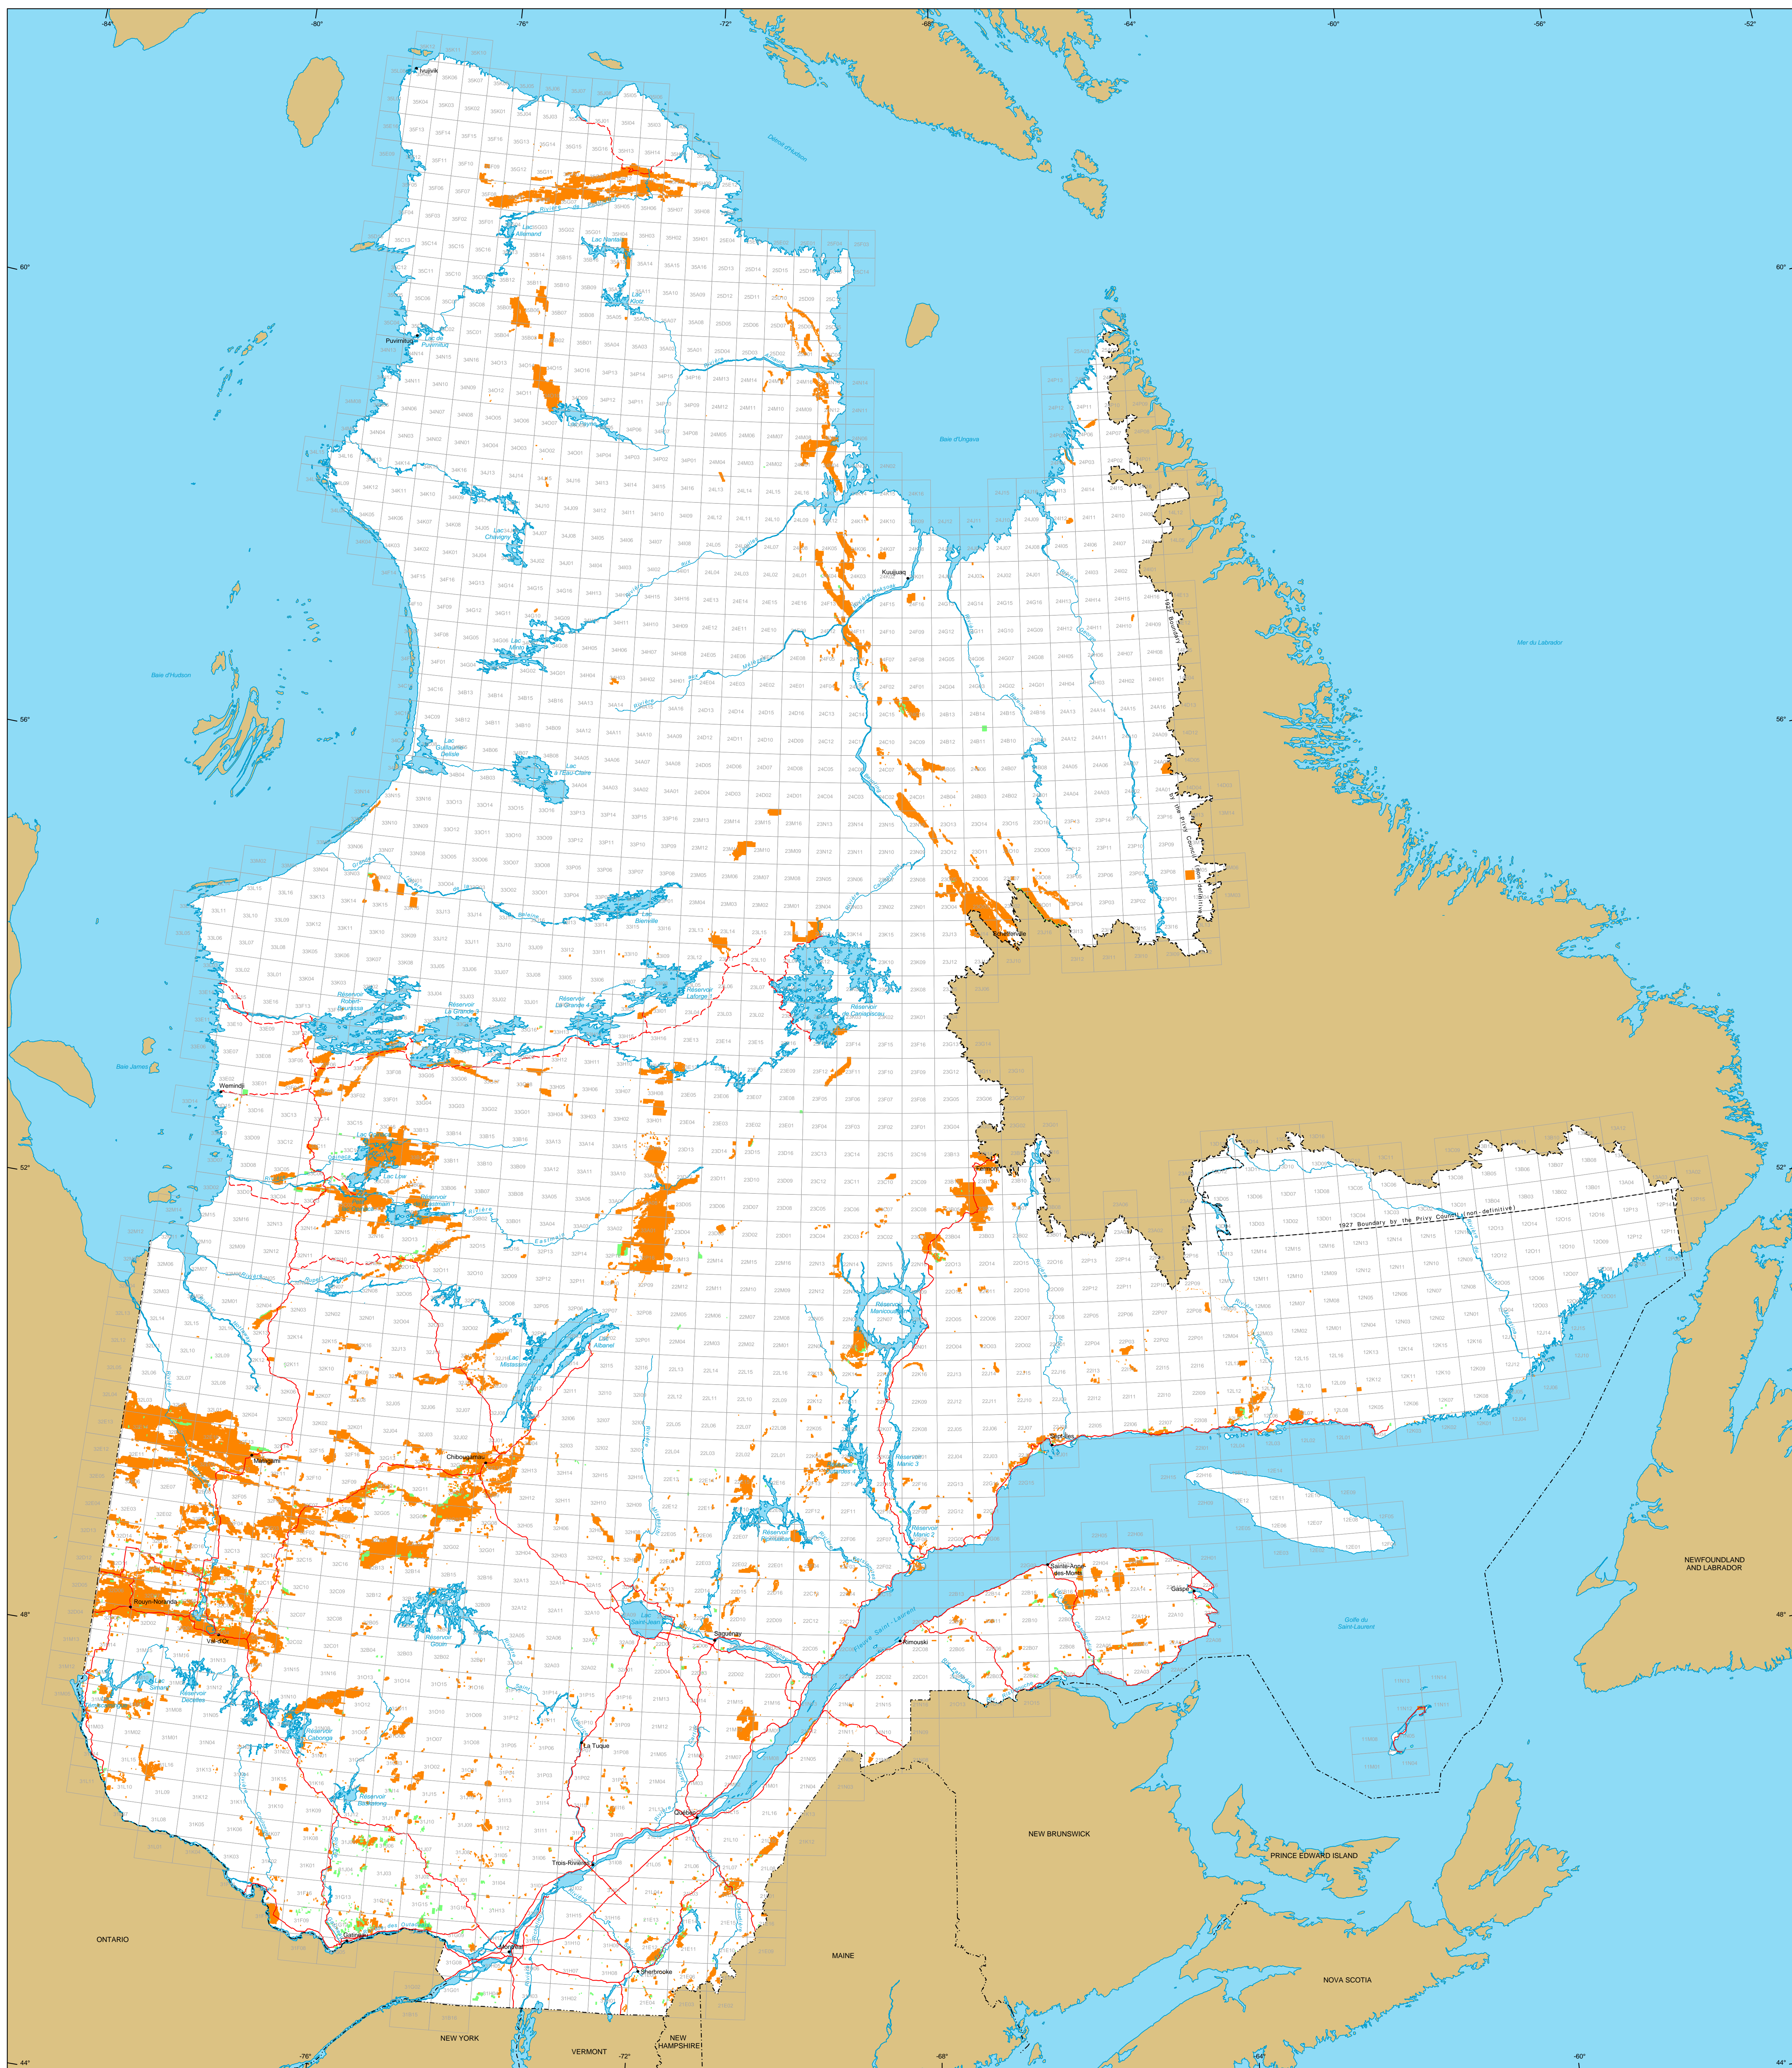

Mining Titles in Québec

Mining Titles

- Active
  Number: 130 614 titles
  Area: 6 199 342 ha
  Percentage of land: 3.3%
- Pending
  Number: 4 656 titles
  Area: 263 848 ha

Border

- International
- Interprovincial, Interstate
- Québec - Newfoundland and Labrador (This border is not definitive.)

Road Network

- Road
- Unpaved Road

Hydrography

- Lake
- River

Populated Place

- Other Jurisdiction
- 1:50 000 NTS Sheets Limits

Area of the Province of Québec: 166 744 100 ha

Sources

Data	Organization	Year
Mining Cartographic Reference (SICQA TM, BOCCA 0M)	MERN	2016
	MERN	2011

© Gouvernement du Québec, January 12, 2016