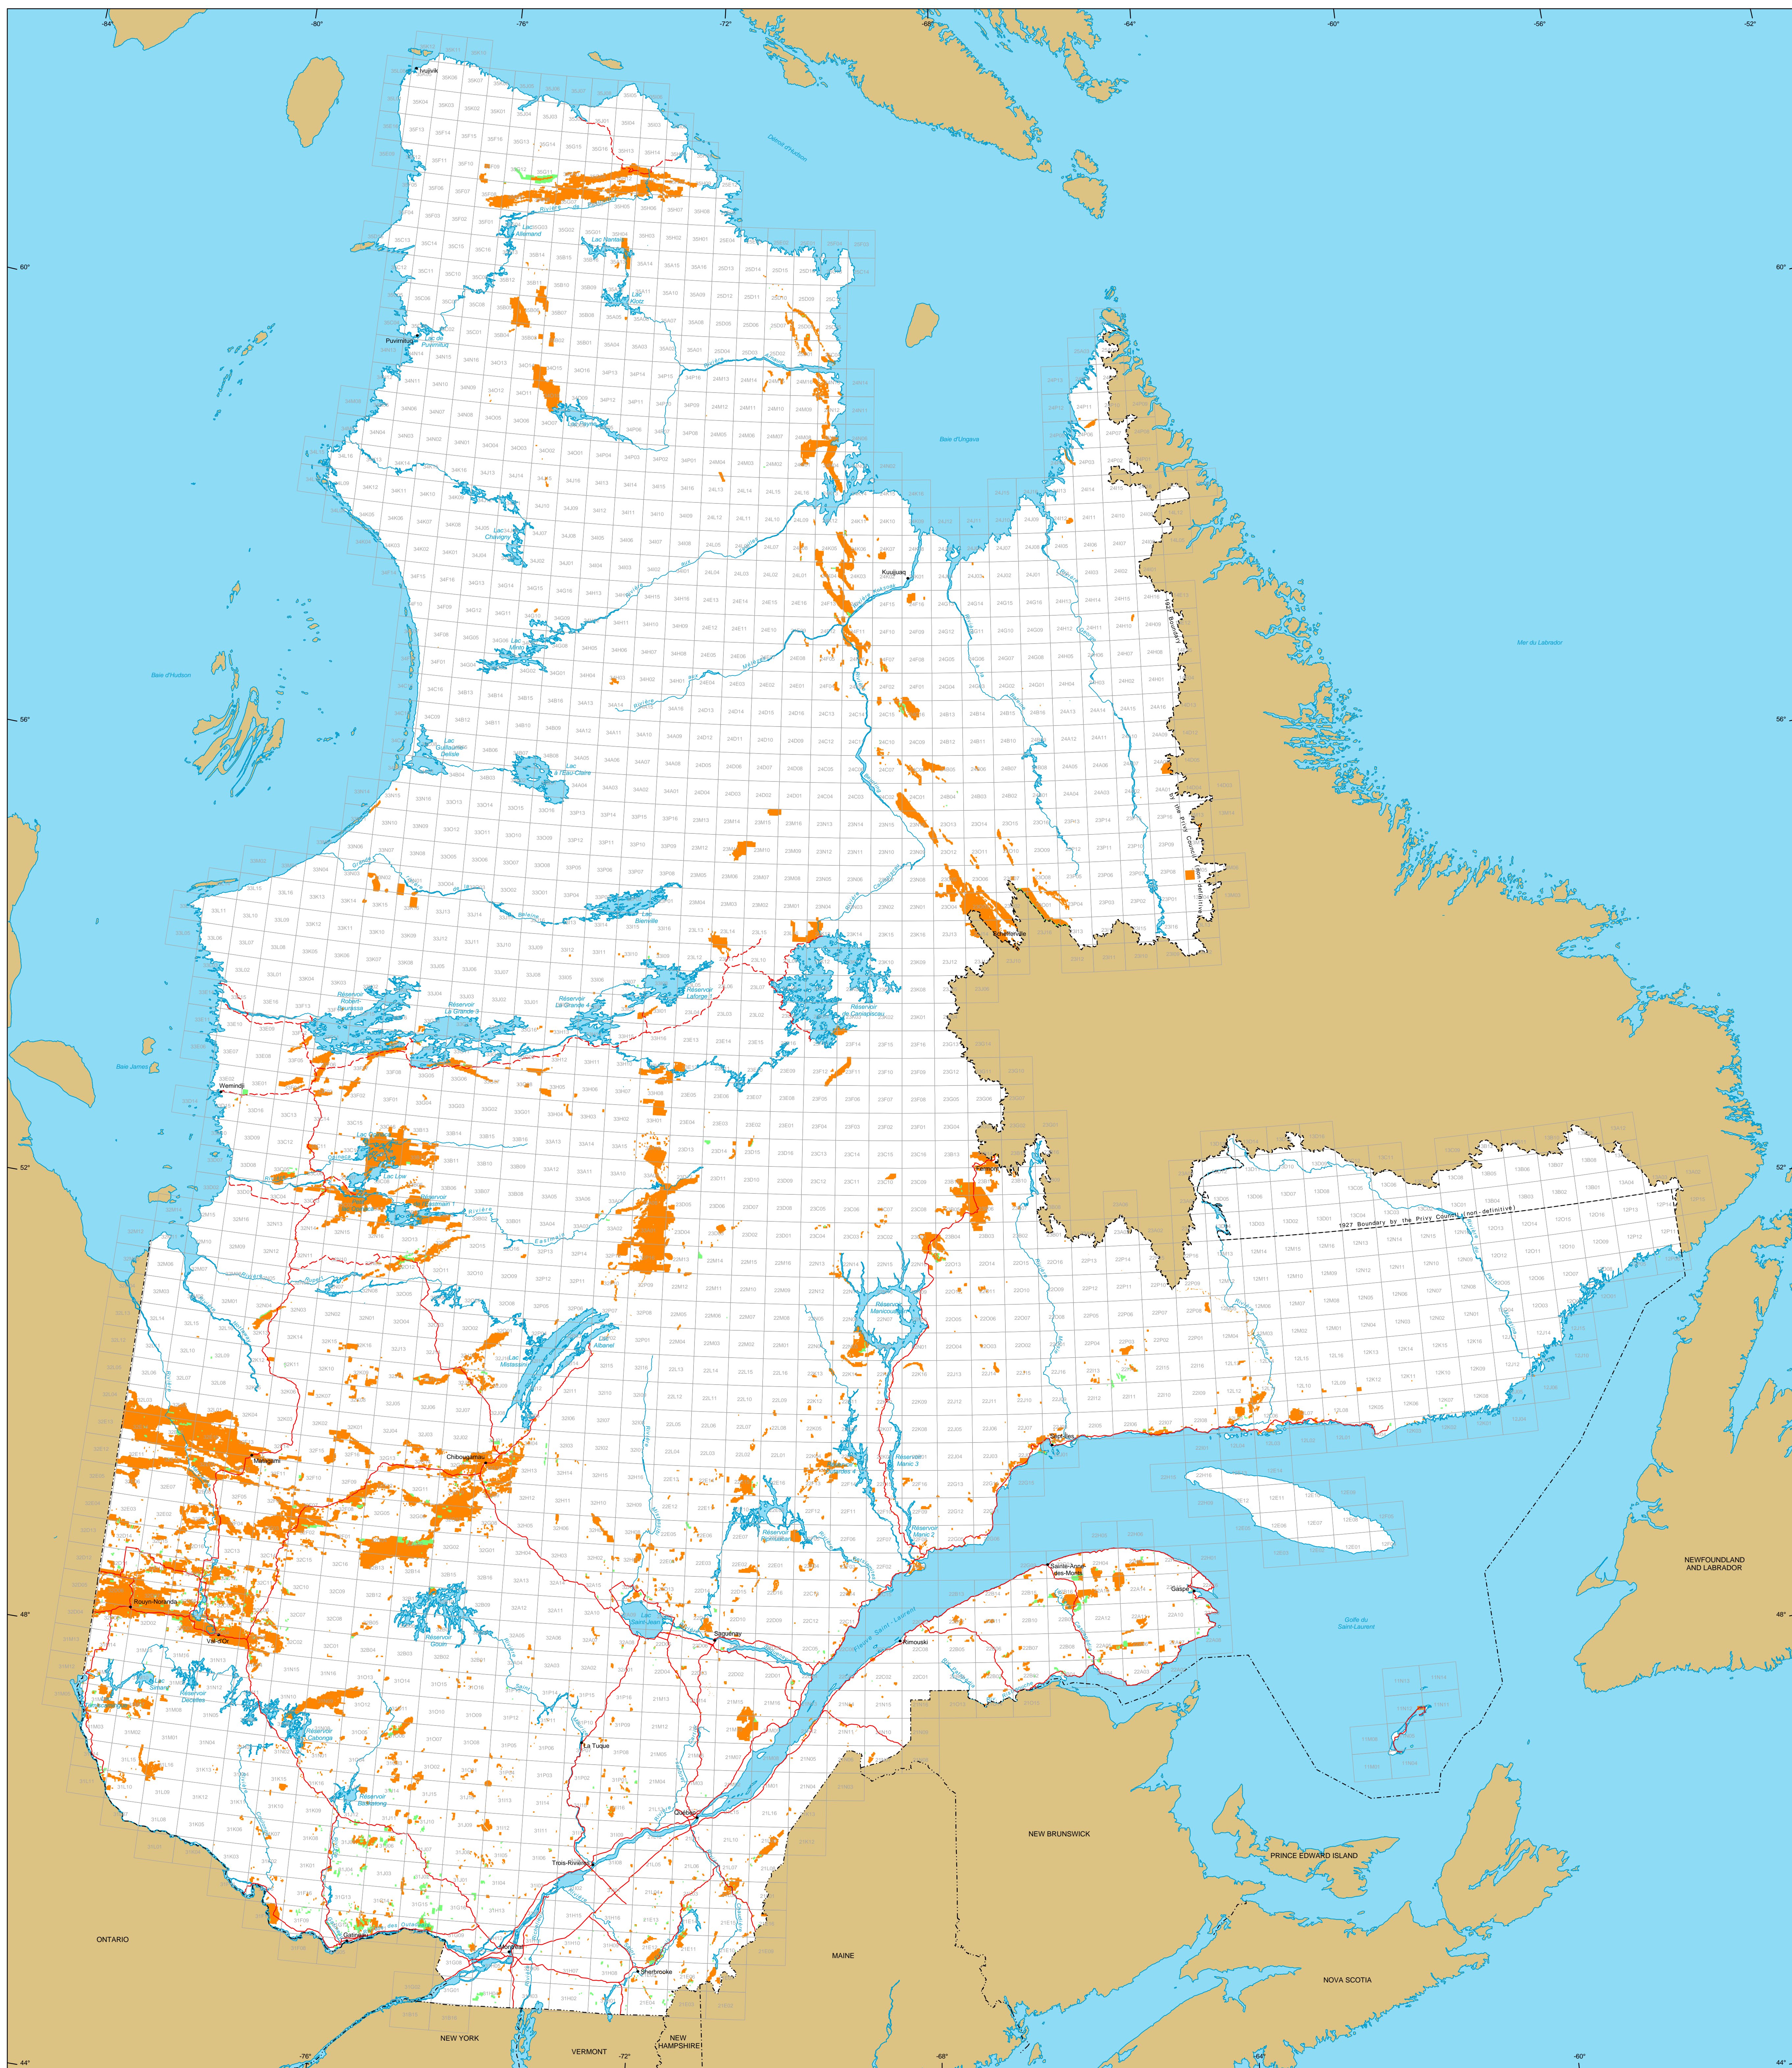

Mining Titles in Québec

Mining Titles
Active
Number: 128 519 titles
Area: 4 099 167 ha
Percentage of land: 3.0%

Pending
Number: 5 629 titles
Area: 295 102 ha

Border
International
Interprovincial, Interstate
Québec - Newfoundland and Labrador
(This border is not definitive.)

Road Network
Road
Unpaved Road

Hydrography
Lake
River

Populated Place

Other Jurisdiction

1:50 000 NTS Sheets Limits

Area of the Province of Québec: 166 744 100 ha

Sources

Data	Organization	Year
Mining Cartographic Reference (SICQA 1M, BOCA 0M)	MERN	2016
	MERN	2011

© Gouvernement du Québec, March 7, 2016