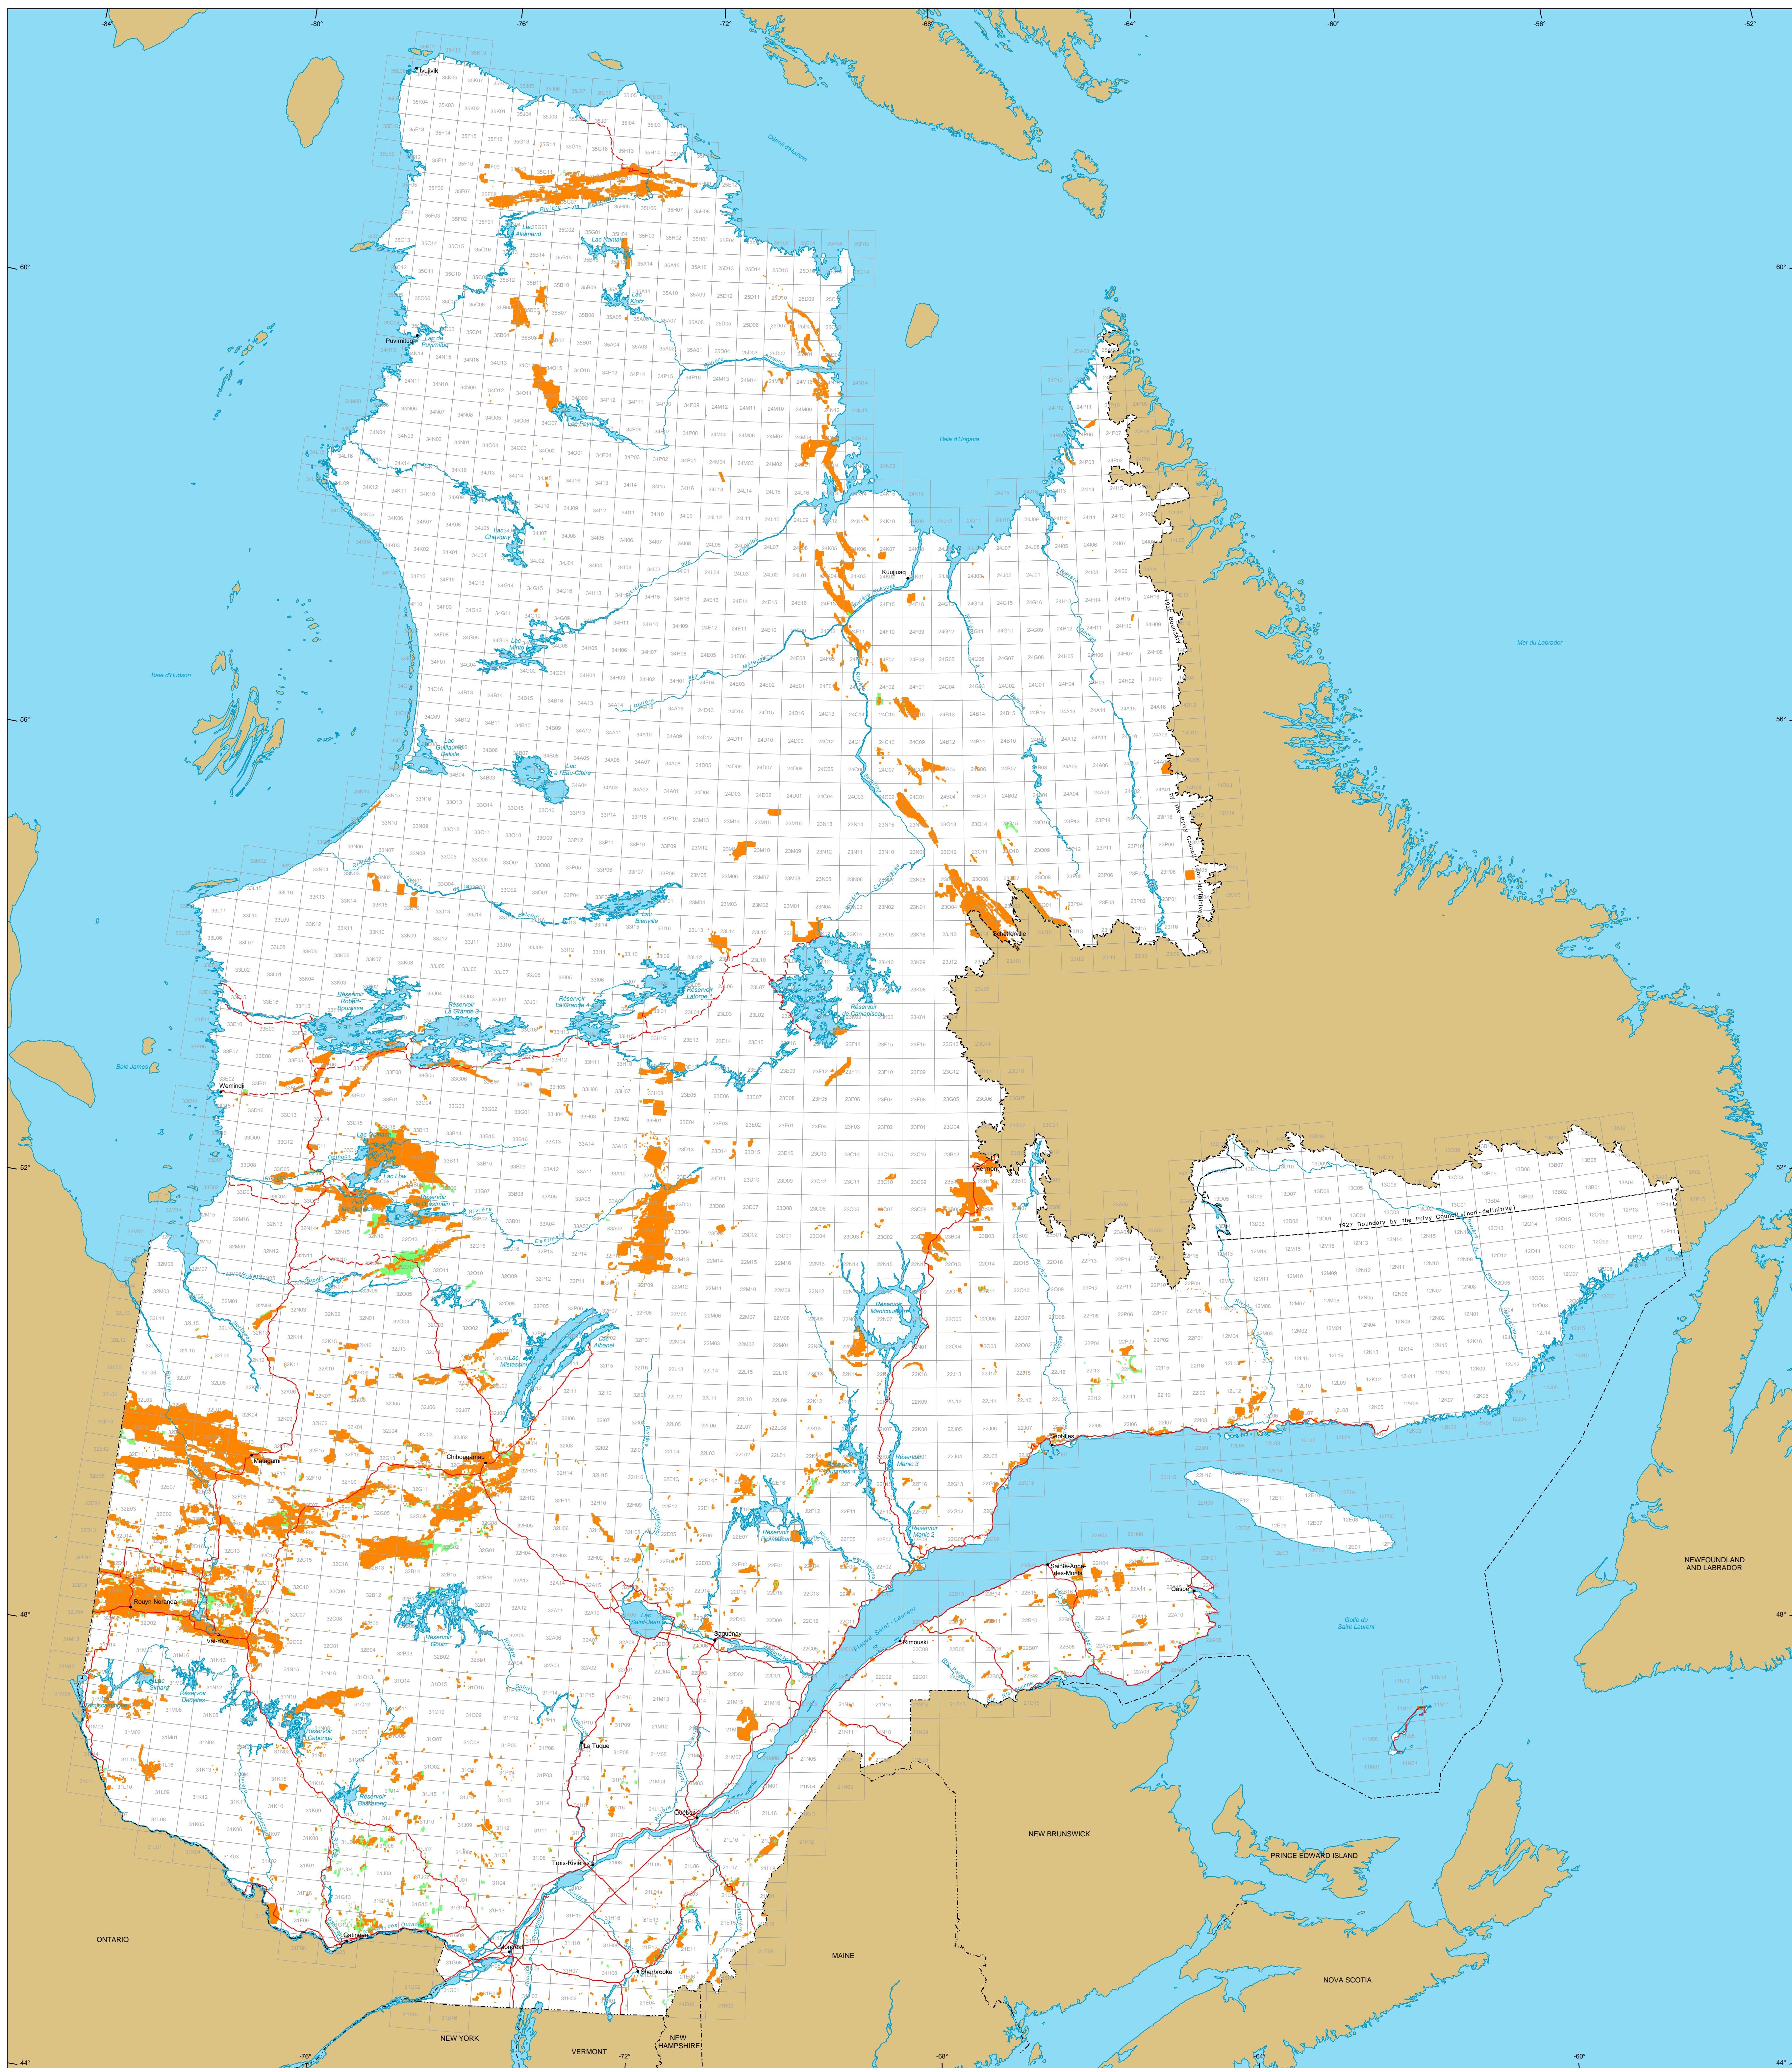

Mining Titles in Québec

Mining Titles
Active
Number: 126 239 titles
Area: 16 048 958 ha
Percentage of land: 3.0%

Pending
Number: 7 412 titles
Area: 395 457 ha

1. **Border**
2. International
   - Interprovincial, Interstate
   - Québec - Newfoundland and Labrador (This border is not definitive.)
3. **Road Network**
4. Road
   - Unpaved Road
5. **Hydrography**
6. Lake
   - River

- Populated Place
- Other Jurisdiction
- 1:50 000 NTS Sheets Limits

Area of the Province of Québec: 166 744 100 ha

Sources

Data	Organization	Year
Mining Cartographic Reference (SICQA 1M, BOCA 0M)	MERN	2016
	MERN	2011

© Gouvernement du Québec, April 19, 2016