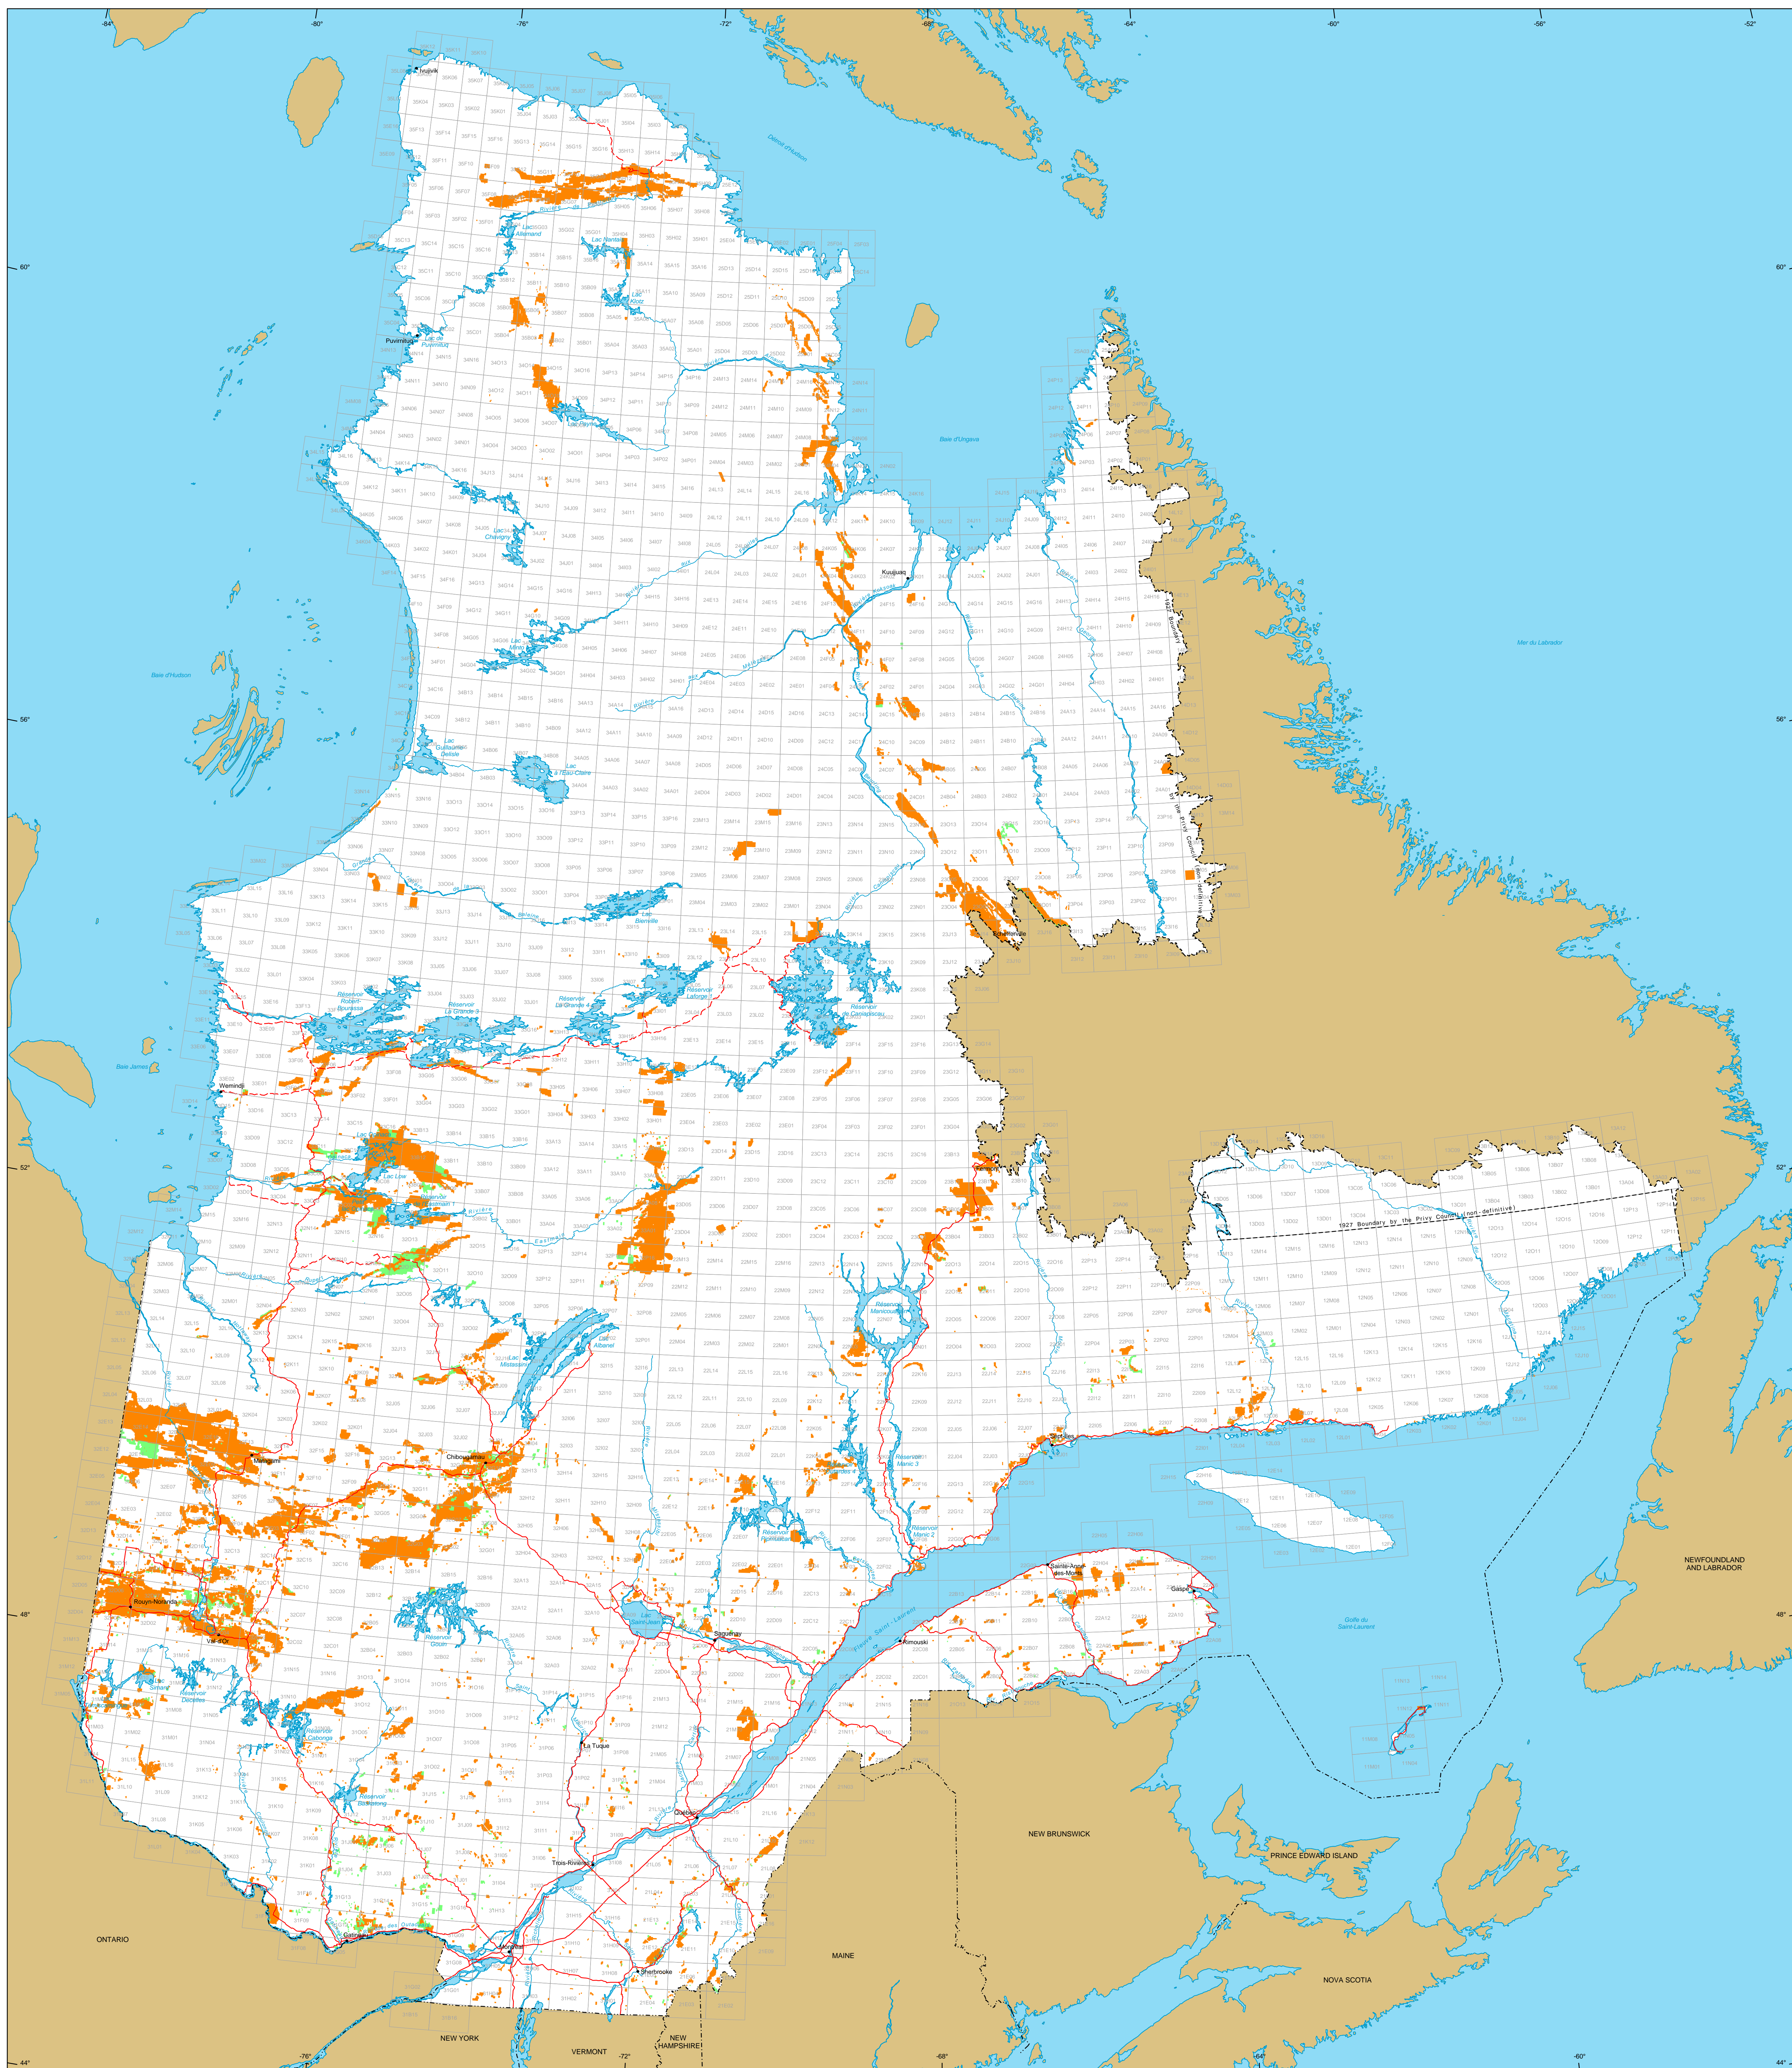

Mining Titles in Québec

Mining Titles
Active
Number : 125 685 sites
Area : 6 038 322 ha
Percentage of land : 3,6%

Pending
Number : 6 371 sites
Area : 455 184 ha

Border
International
Interprovincial, Interstate
Québec - Newfoundland and Labrador
(This border is not definitive.)

Road Network
Road
Unpaved Road

Hydrography
Lake
River

Populated Place

Other Jurisdiction

1:50 000 NTS Sheets Limits

Area of the Province of Québec : 166 744 100 ha

© Gouvernement du Québec, May 10, 2016