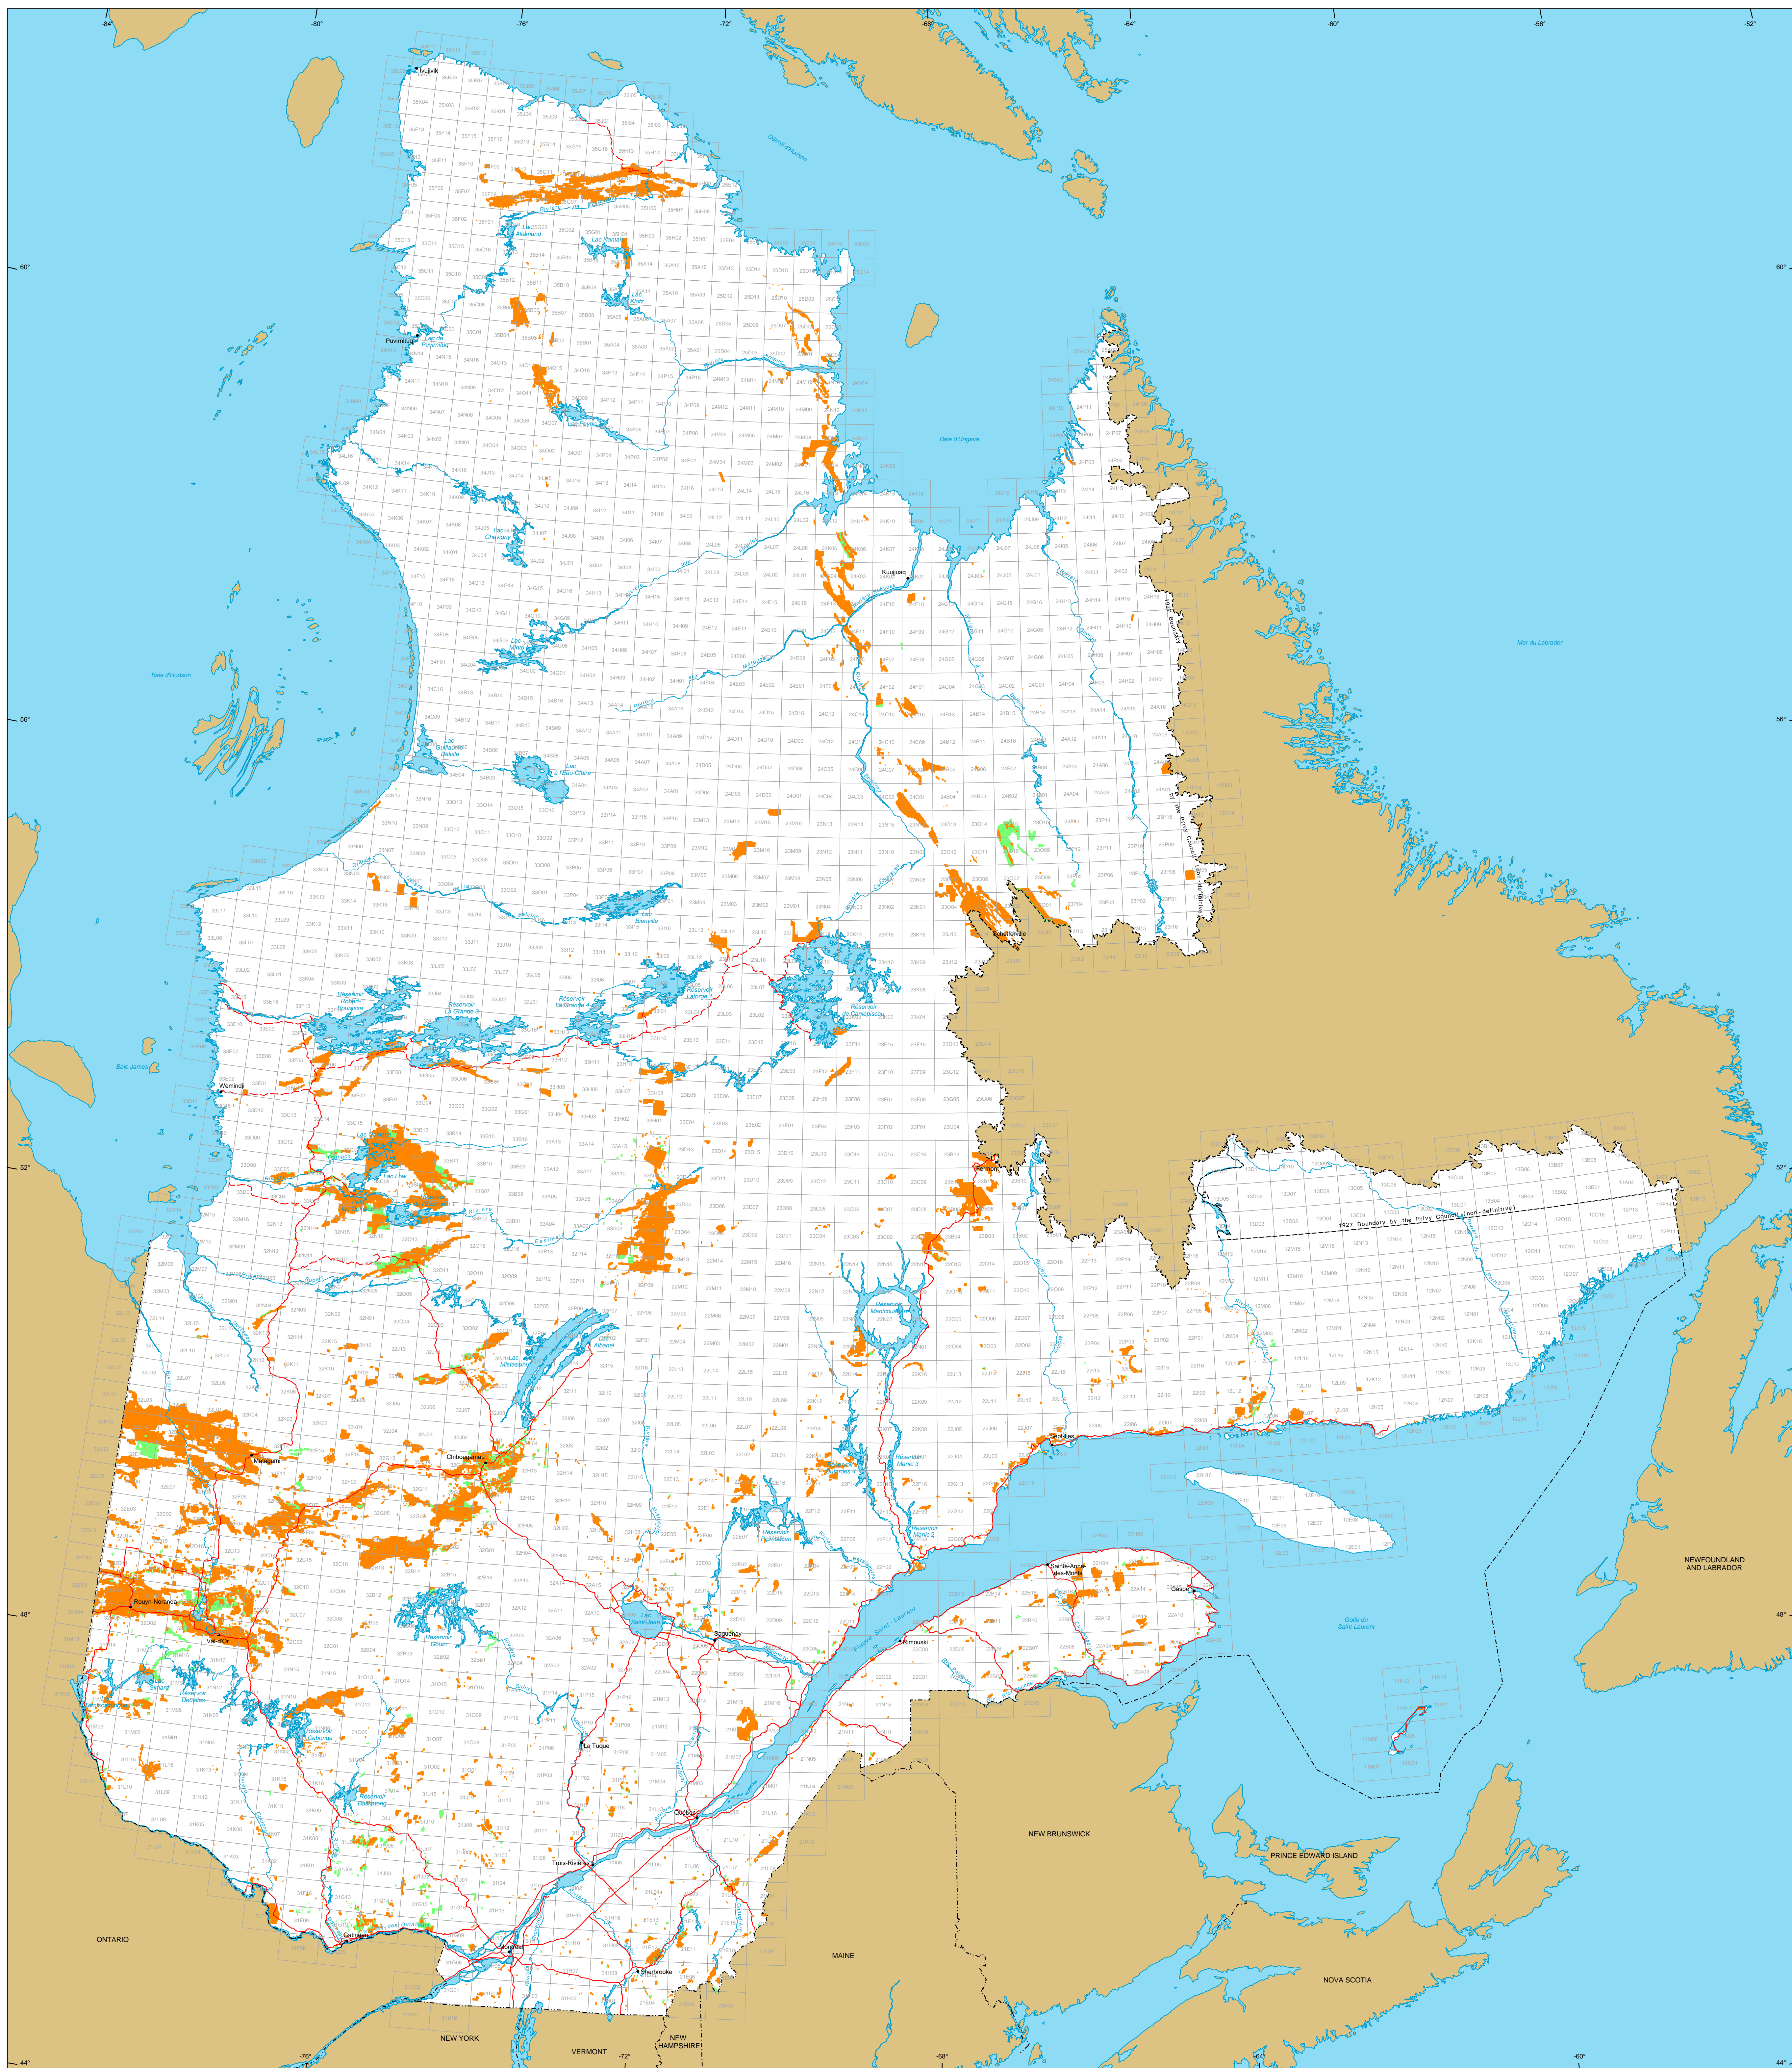

Mining Titles in Québec

Mining Titles

- Active
  Number: 125 898 sites
  Area: 4 090 249 ha
  Percentage of land: 3.0%
- Pending
  Number: 10 289 sites
  Area: 553 023 ha

Border

- International
- Interprovincial, Interstate
- Québec - Newfoundland and Labrador (This border is not definitive.)

Road Network

- Road
- Unpaved Road

Hydrography

- Lake
- River

Populated Place

- Other Jurisdiction
- 1:50 000 NTS Sheets Limits

Area of the Province of Québec: 166 744 100 ha

Sources

Data	Organization	Year
Mining	MERN	2016
Cartographic Reference (SICQA 1M, BOCCA 9M)	MERN	2011

© Gouvernement du Québec, June 7, 2016