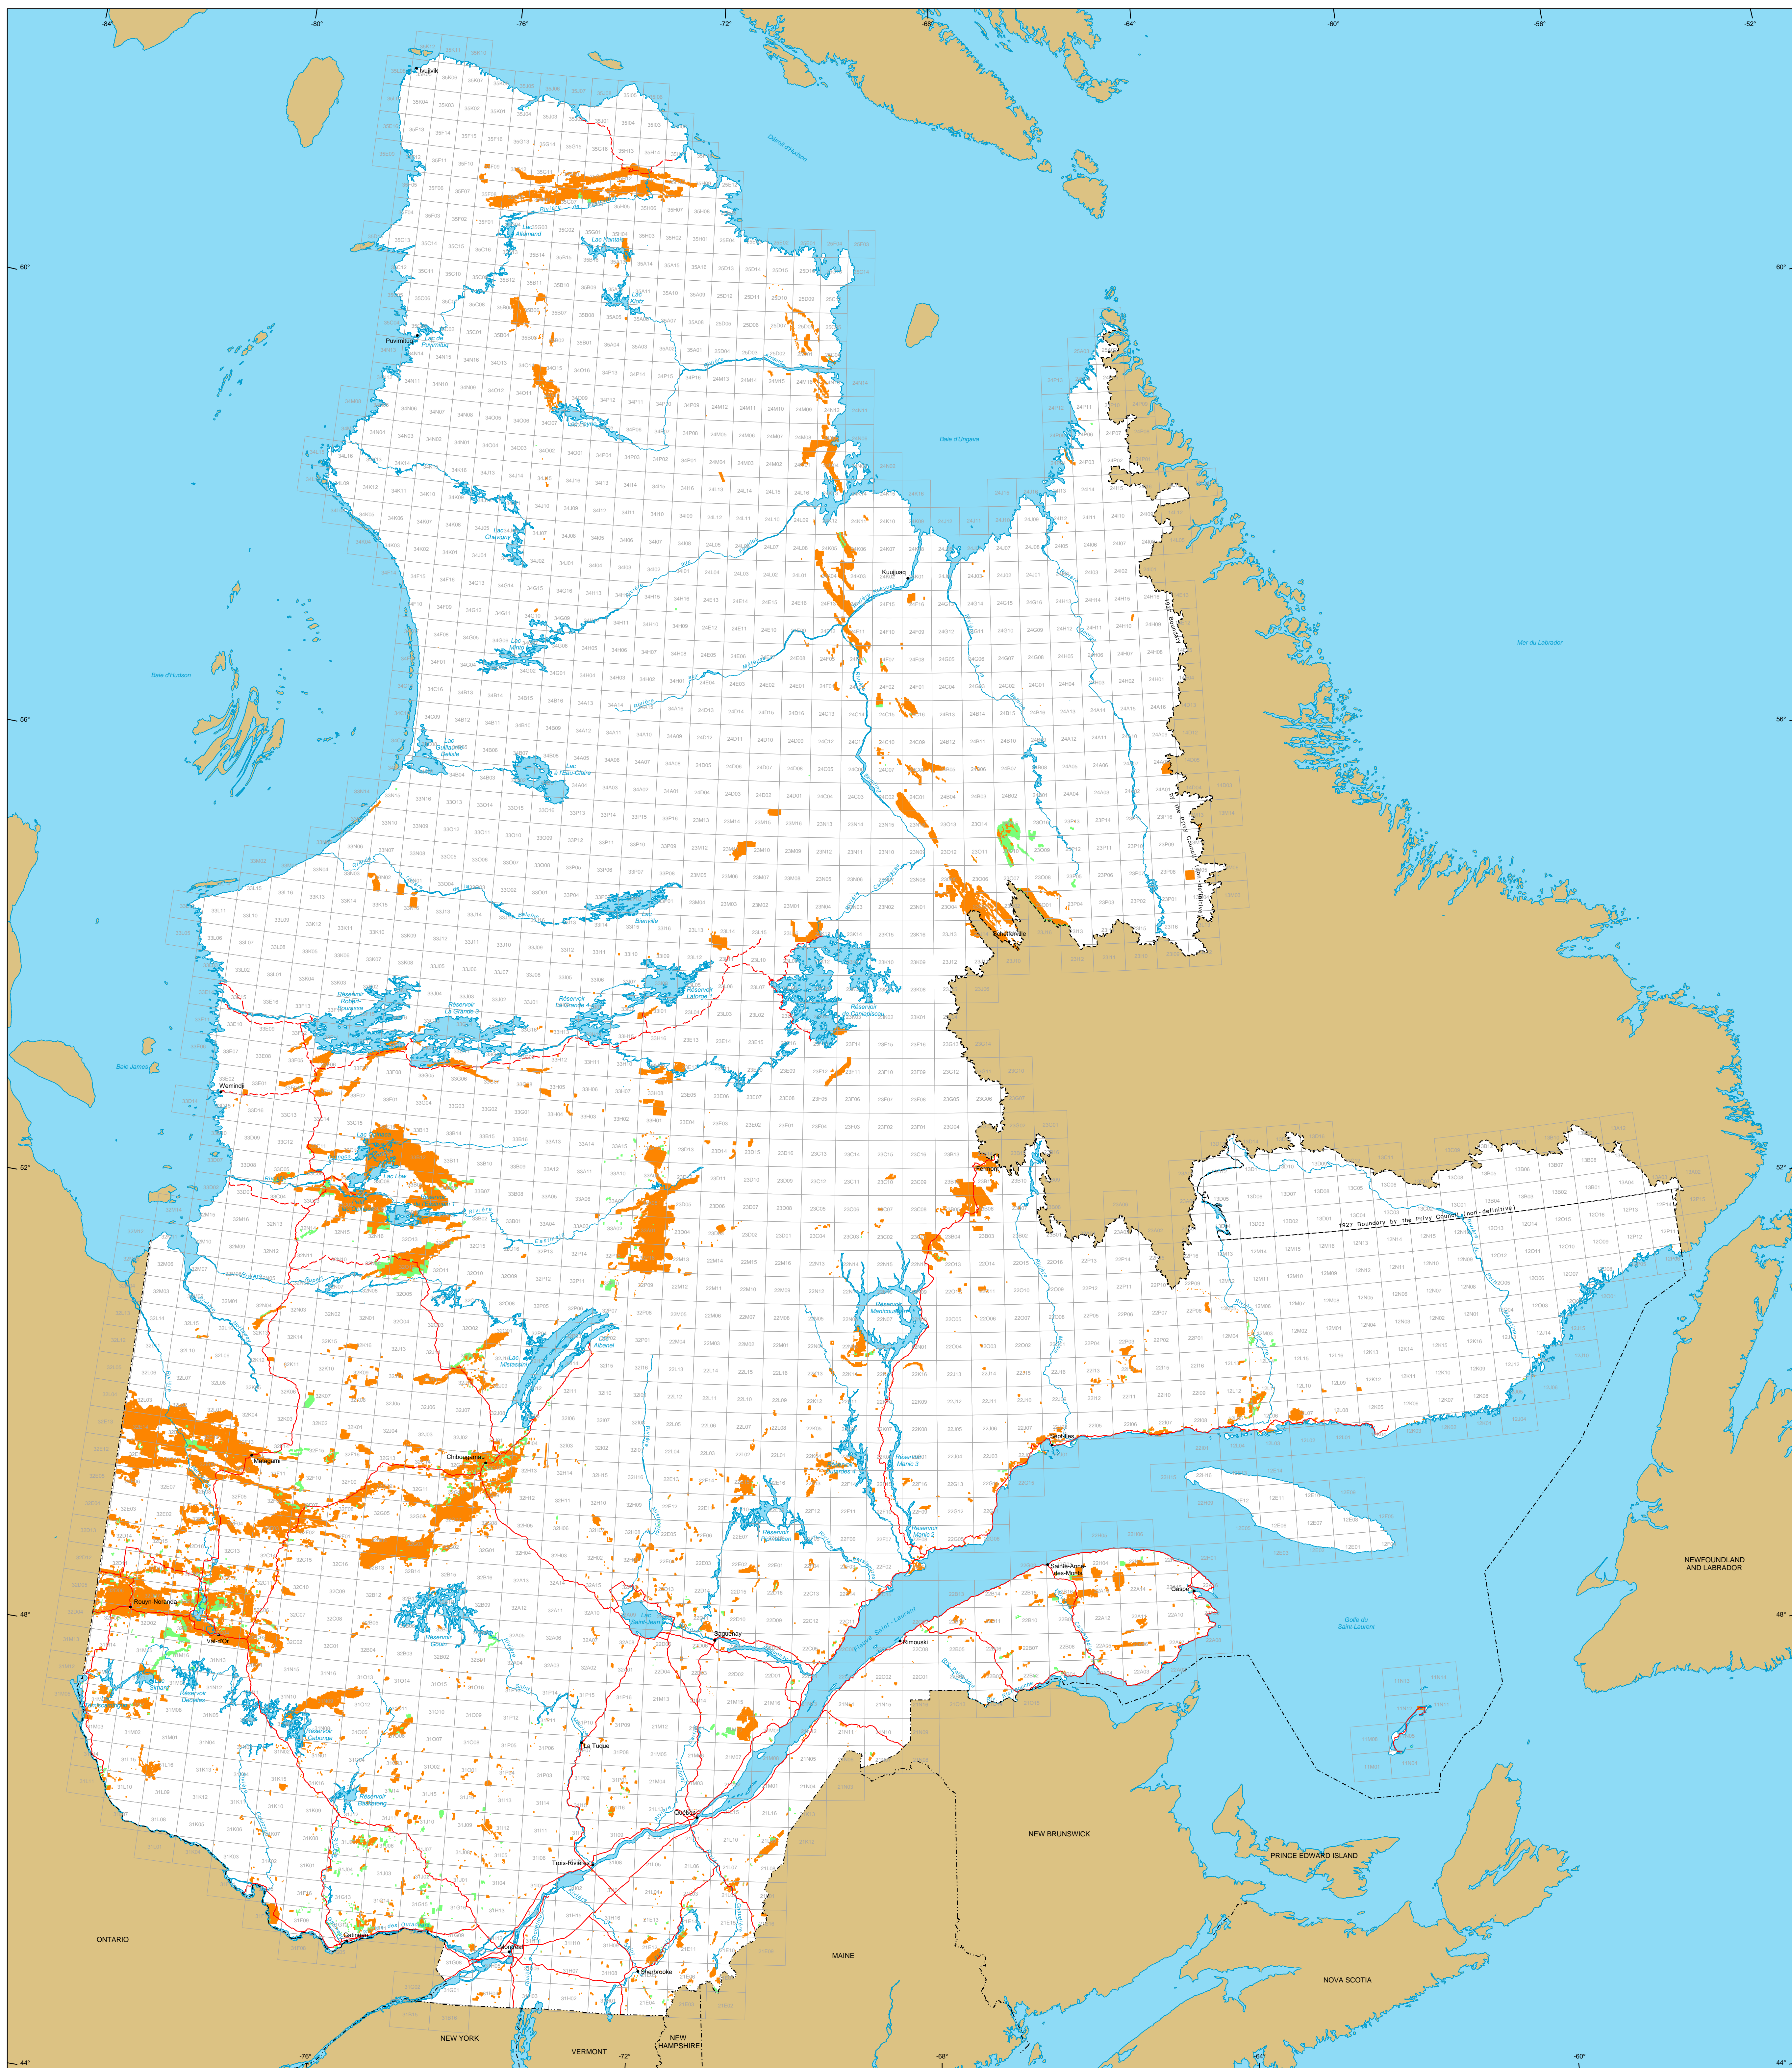

Mining Titles in Québec

Mining Titles
Active
Number: 127 639 titles
Area: 6 128 800 ha
Percentage of land: 3.7%

Pending
Number: 153 titles
Area: 509 371 ha

1. **Border**
2. International
   - Interprovincial, Interstate
   - Québec - Newfoundland and Labrador (This border is not definitive.)
3. **Road Network**
4. Road
   - Unpaved Road
5. **Hydrography**
6. Lake
   - River

Populated Place

Other Jurisdiction

1:500 000 NTS Sheets Limits

Area of the Province of Québec: 166 744 100 ha

Metadata
Geodesic Datum: NAD 83
Coordinate System: Conic Lambert with two standard parallels (46° and 60°)

© Gouvernement du Québec, July 5, 2016