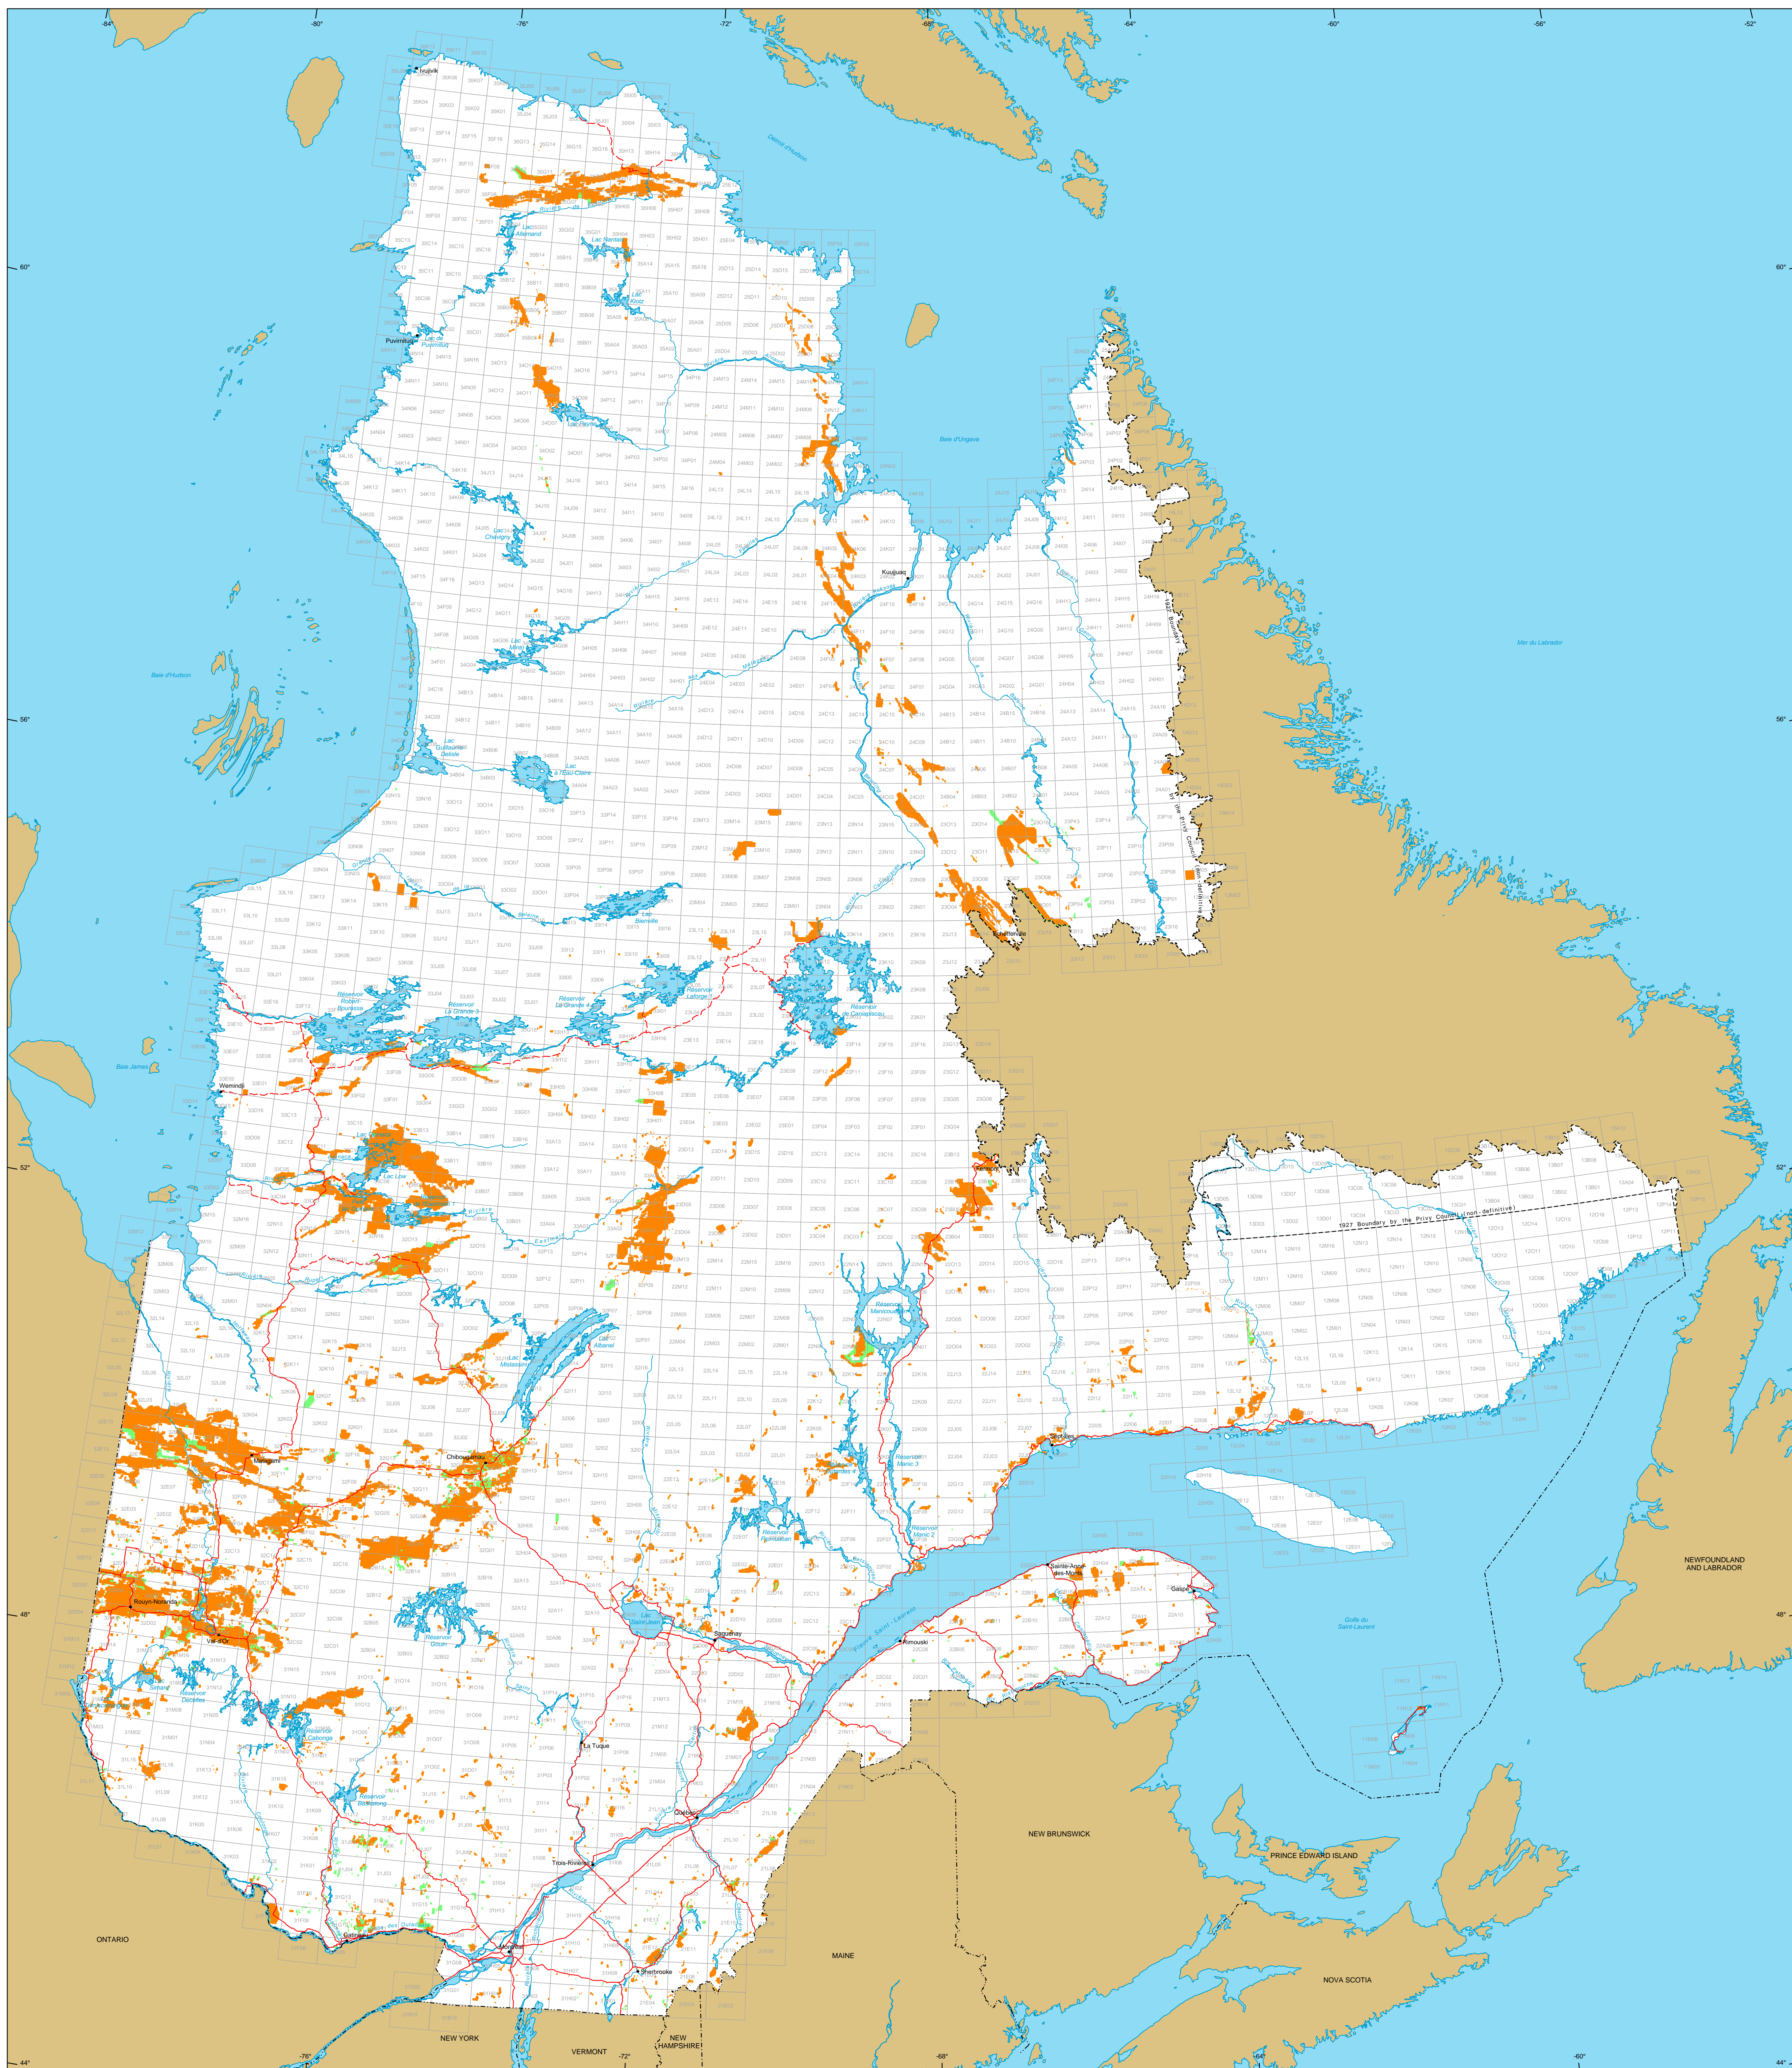

Mining Titles in Québec

Mining Titles
Active
Number: 130 798 titles
Area: 1 293 008 ha
Percentage of land: 3.8%

Pending
Number: 7 215 titles
Area: 401 016 ha

Border
International
Interprovincial, Interstate
Québec - Newfoundland and Labrador
(This border is not definitive.)

Road Network
Road
Unpaved Road

Hydrography
Lake
River

Populated Place
Other Jurisdiction

1:50 000 NTS Sheets Limits

Area of the Province of Québec: 166 744 100 ha

Sources
Data: Mining Cartographic Reference (BOCMA TM, BOCCA 0M)
Organization: MERN
Year: 2016

© Gouvernement du Québec, August 10, 2016