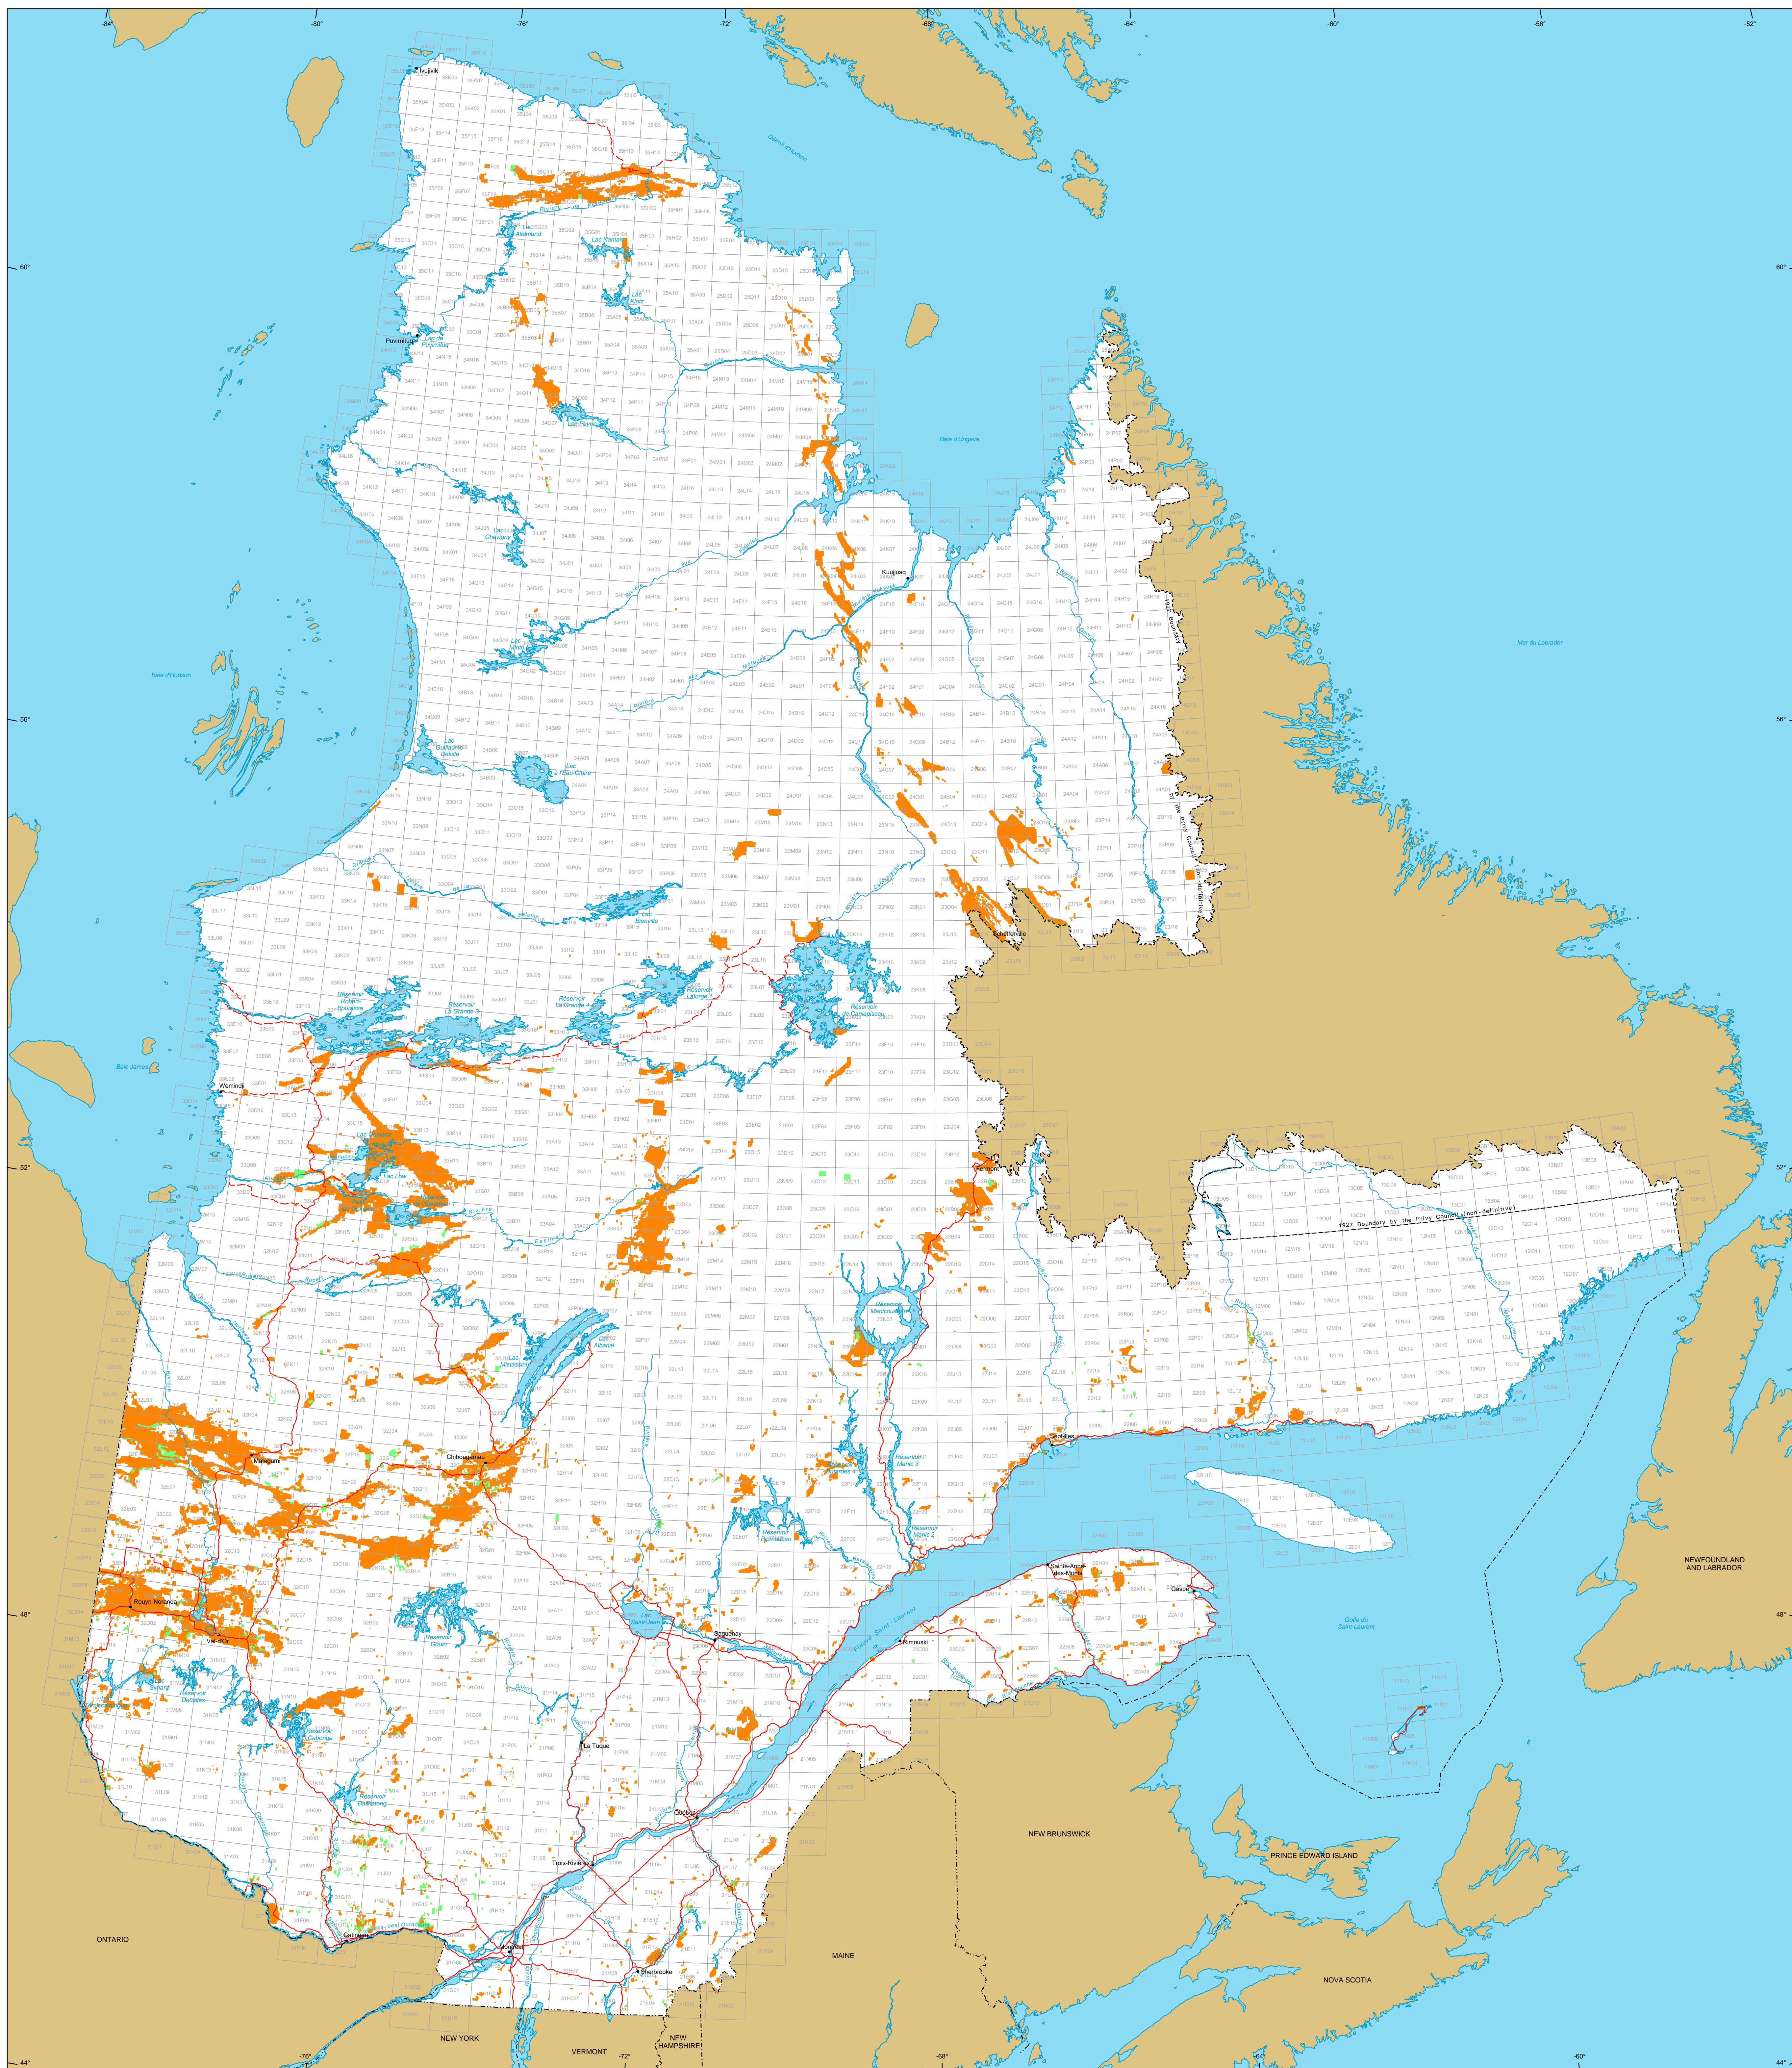

Mining Titles in Québec

Mining Titles
Active
Number: 133 234 titles
Area: 16 416 022 ha
Percentage of land: 3,8%

Pending
Number: 6 567 titles
Area: 360 430 ha

Border
International
Interprovincial, Interstate
Québec - Newfoundland and Labrador
(This border is not definitive.)

Road Network
Road
Unpaved Road

Hydrography
Lake
River

Populated Place
Other Jurisdiction

1:50 000 NTS Sheets Limits

Area of the Province of Québec: 166 744 100 ha

1:2 500 000
0 50 100 150 km

Sources
Data: Mining Cartographic Reference (BOCMA TM, BOCMA 0M)
Organization: MERN
Year: 2016

© Gouvernement du Québec, September 7, 2016