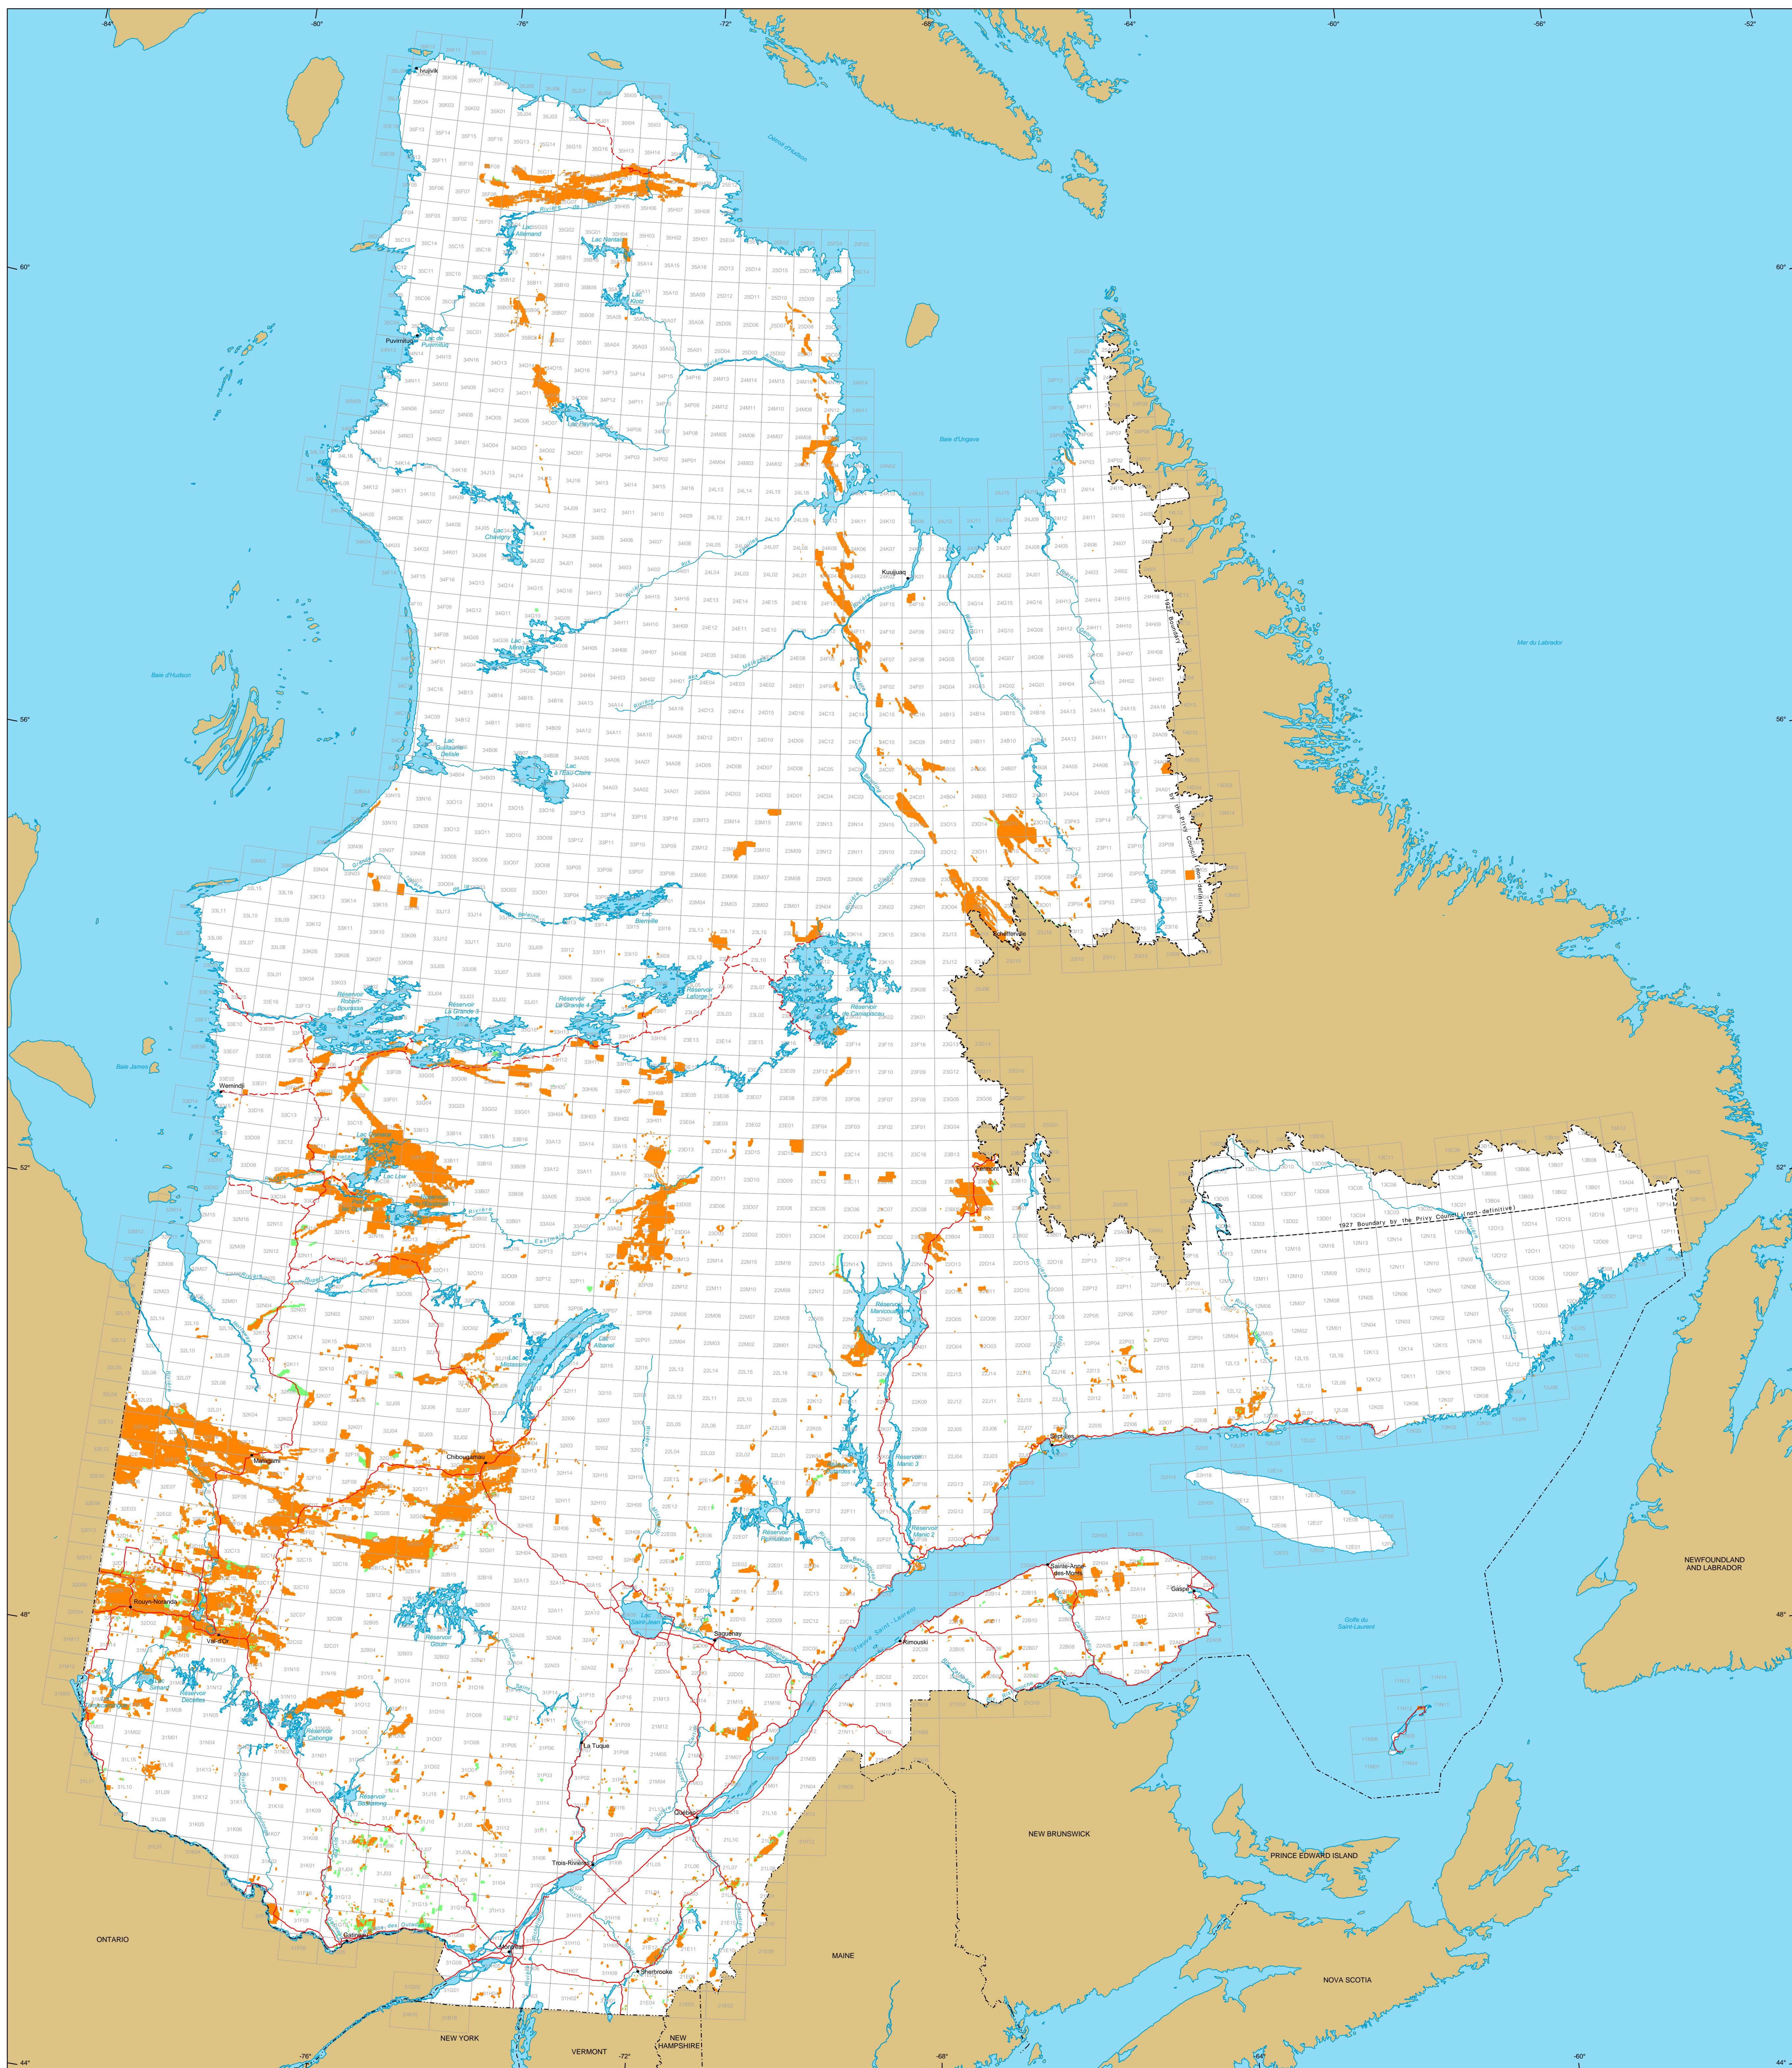

Mining Titles in Québec

Mining Titles
Active
Number : 136 975 titles
Area : 15 641 039 ha
Percentage of land : 3.9%

Pending
(Classé en attente)
Number : 5 589 titres
Area : 312 218 ha

Border
International
Interprovincial, Interstate
Québec - Newfoundland and Labrador
(This border is not definitive.)

Road Network
Road
Unpaved Road

Hydrography
Lake
River

Populated Place
Other Jurisdiction

1:50 000 NTS Sheets Limits

Area of the Province of Québec : 166 744 100 ha

1:2 500 000
0 50 100 150 km

Sources
Data : Mining Cartographic Reference (BOCMA TM, BOCMA 0M)
Organization : MERN
Year : 2016

© Gouvernement du Québec, December 7, 2016