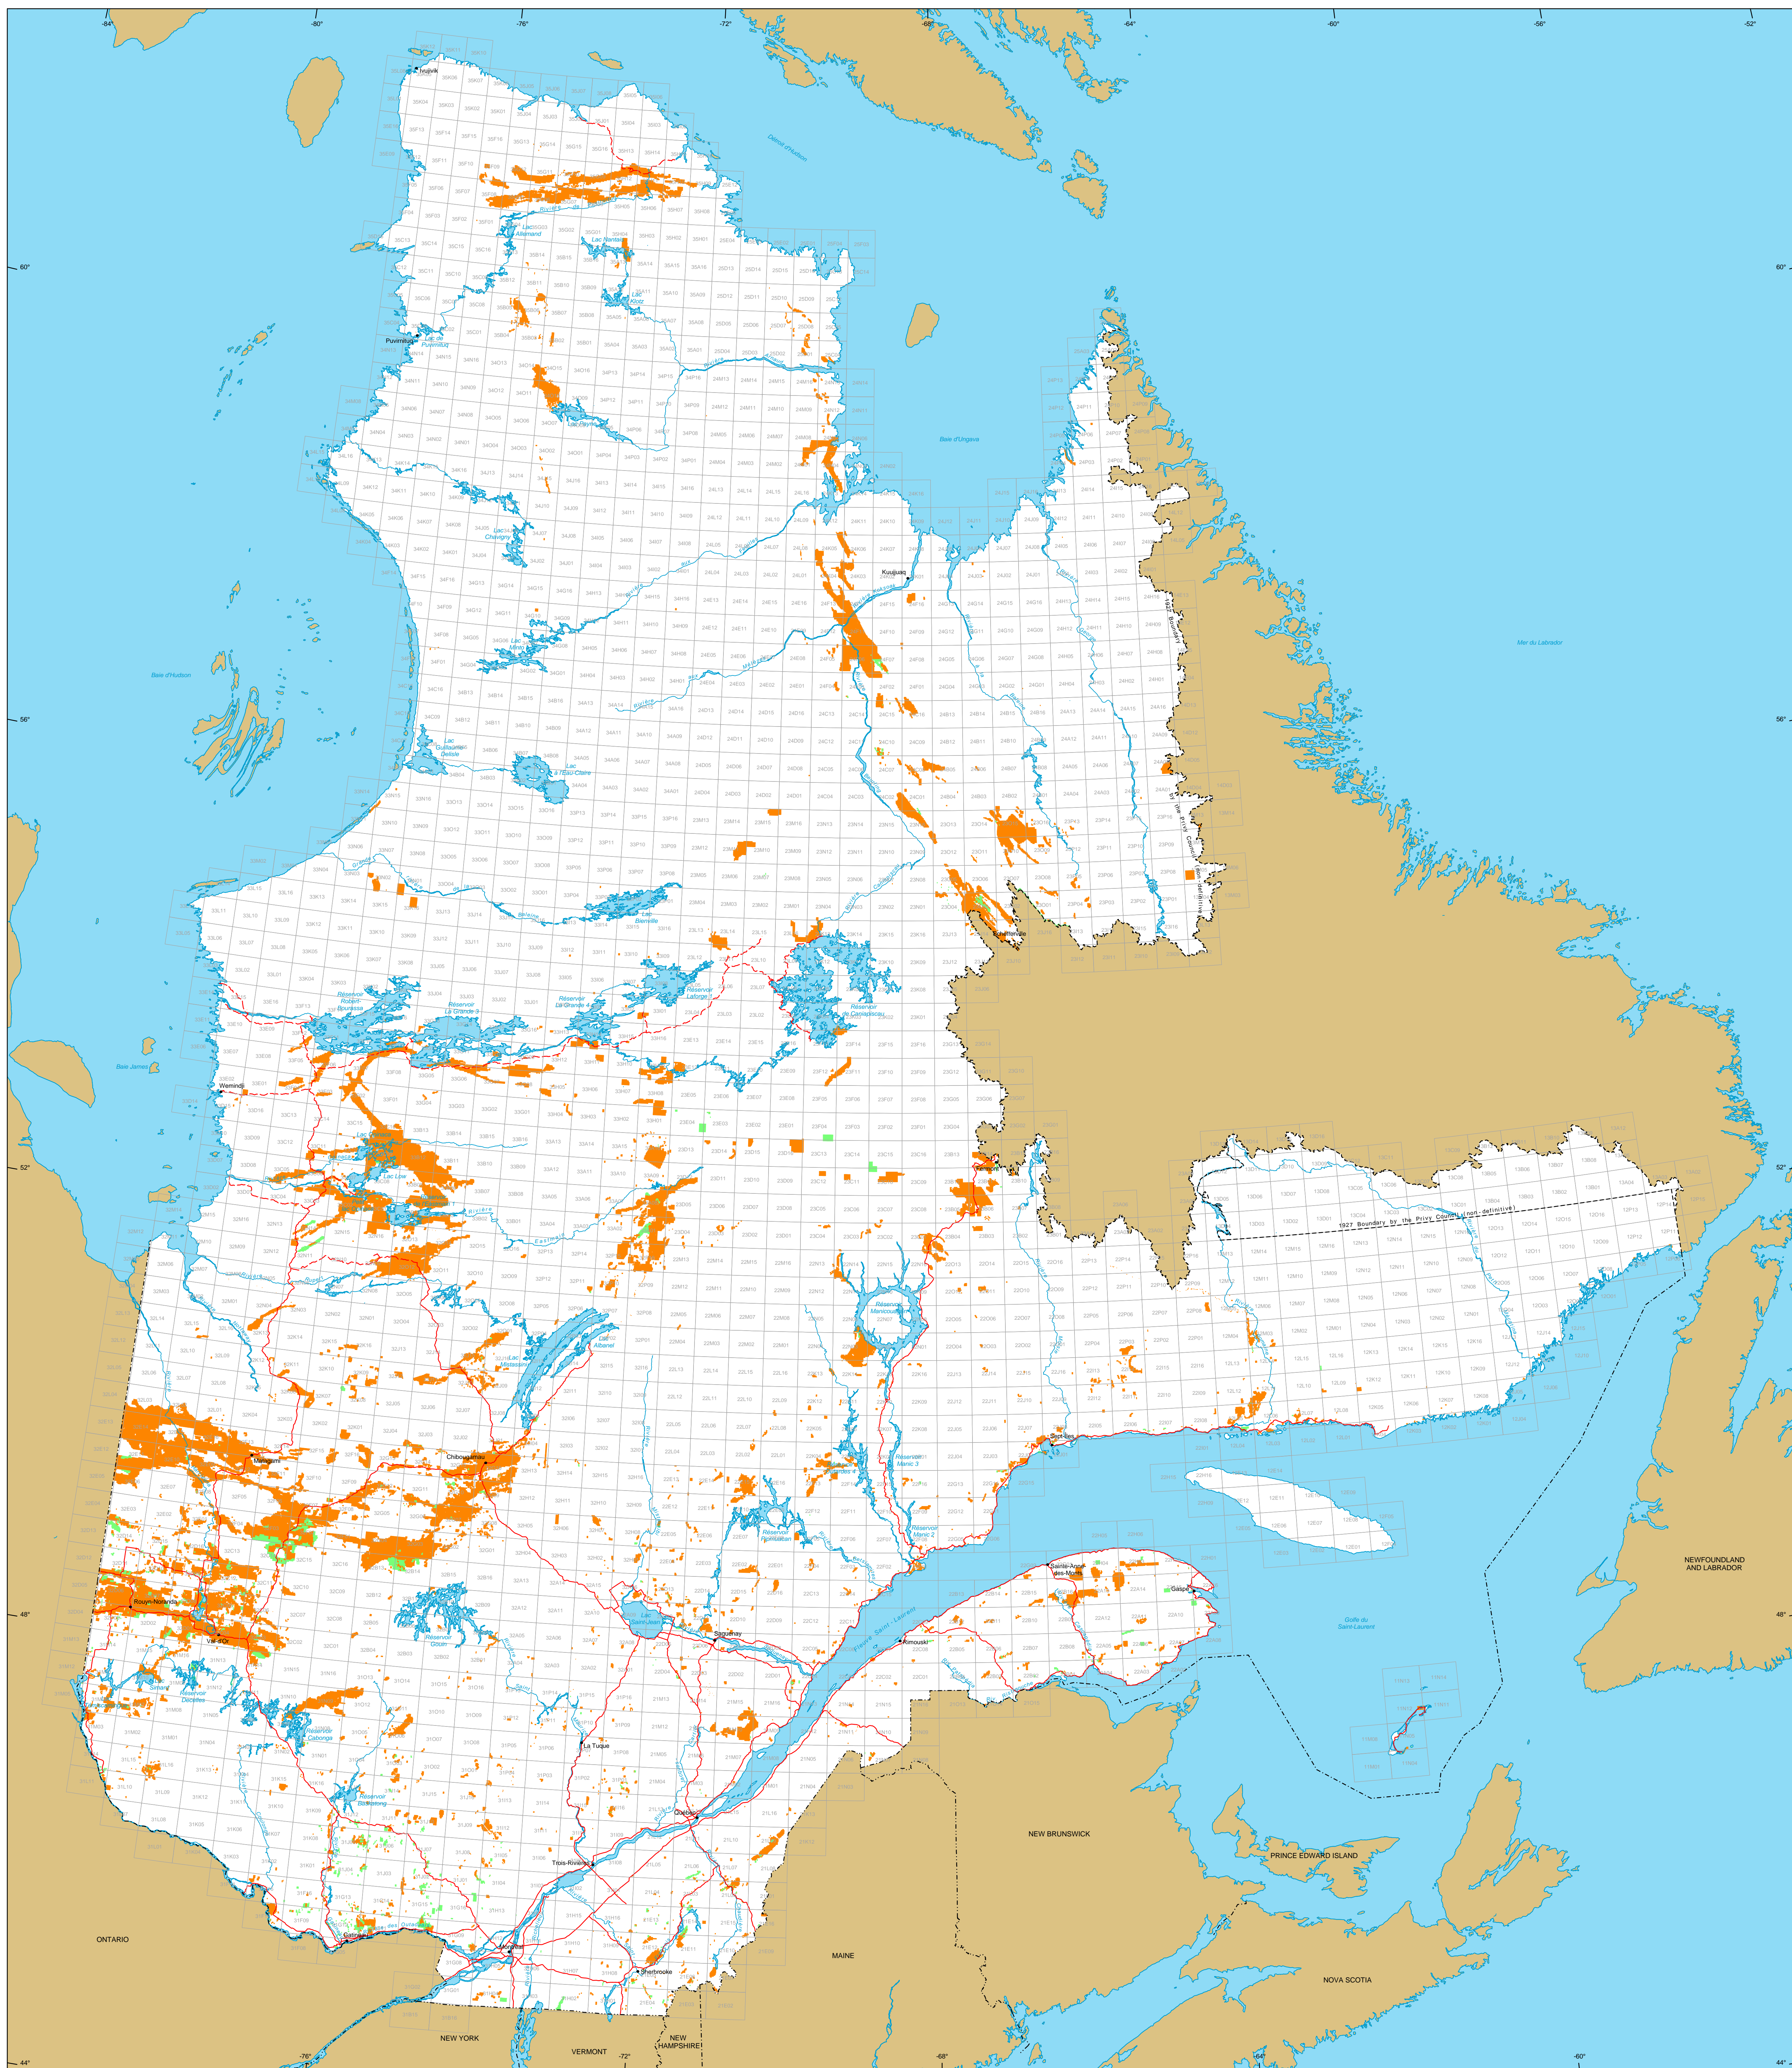

Mining Titles in Québec

Mining Titles
Active
Number: 139 759 titles
Area: 6 730 768 ha
Percentage of land: 4%

Border
International
Interprovincial, Interstate
Québec - Newfoundland and Labrador
(This border is not definitive.)

Road Network
Road
Unpaved Road

Hydrography
Lake
River

Populated Place

Other Jurisdiction

1:500 000 NTS Sheets Limits

Area of the Province of Québec: 166 744 100 ha

1:2 500 000
0 50 100 150 km

Sources
Data: Mining Cartographic Reference (BOCMA TM, BOCMA 0M)
Organization: MERN
Year: 2017

© Gouvernement du Québec, February 13, 2017