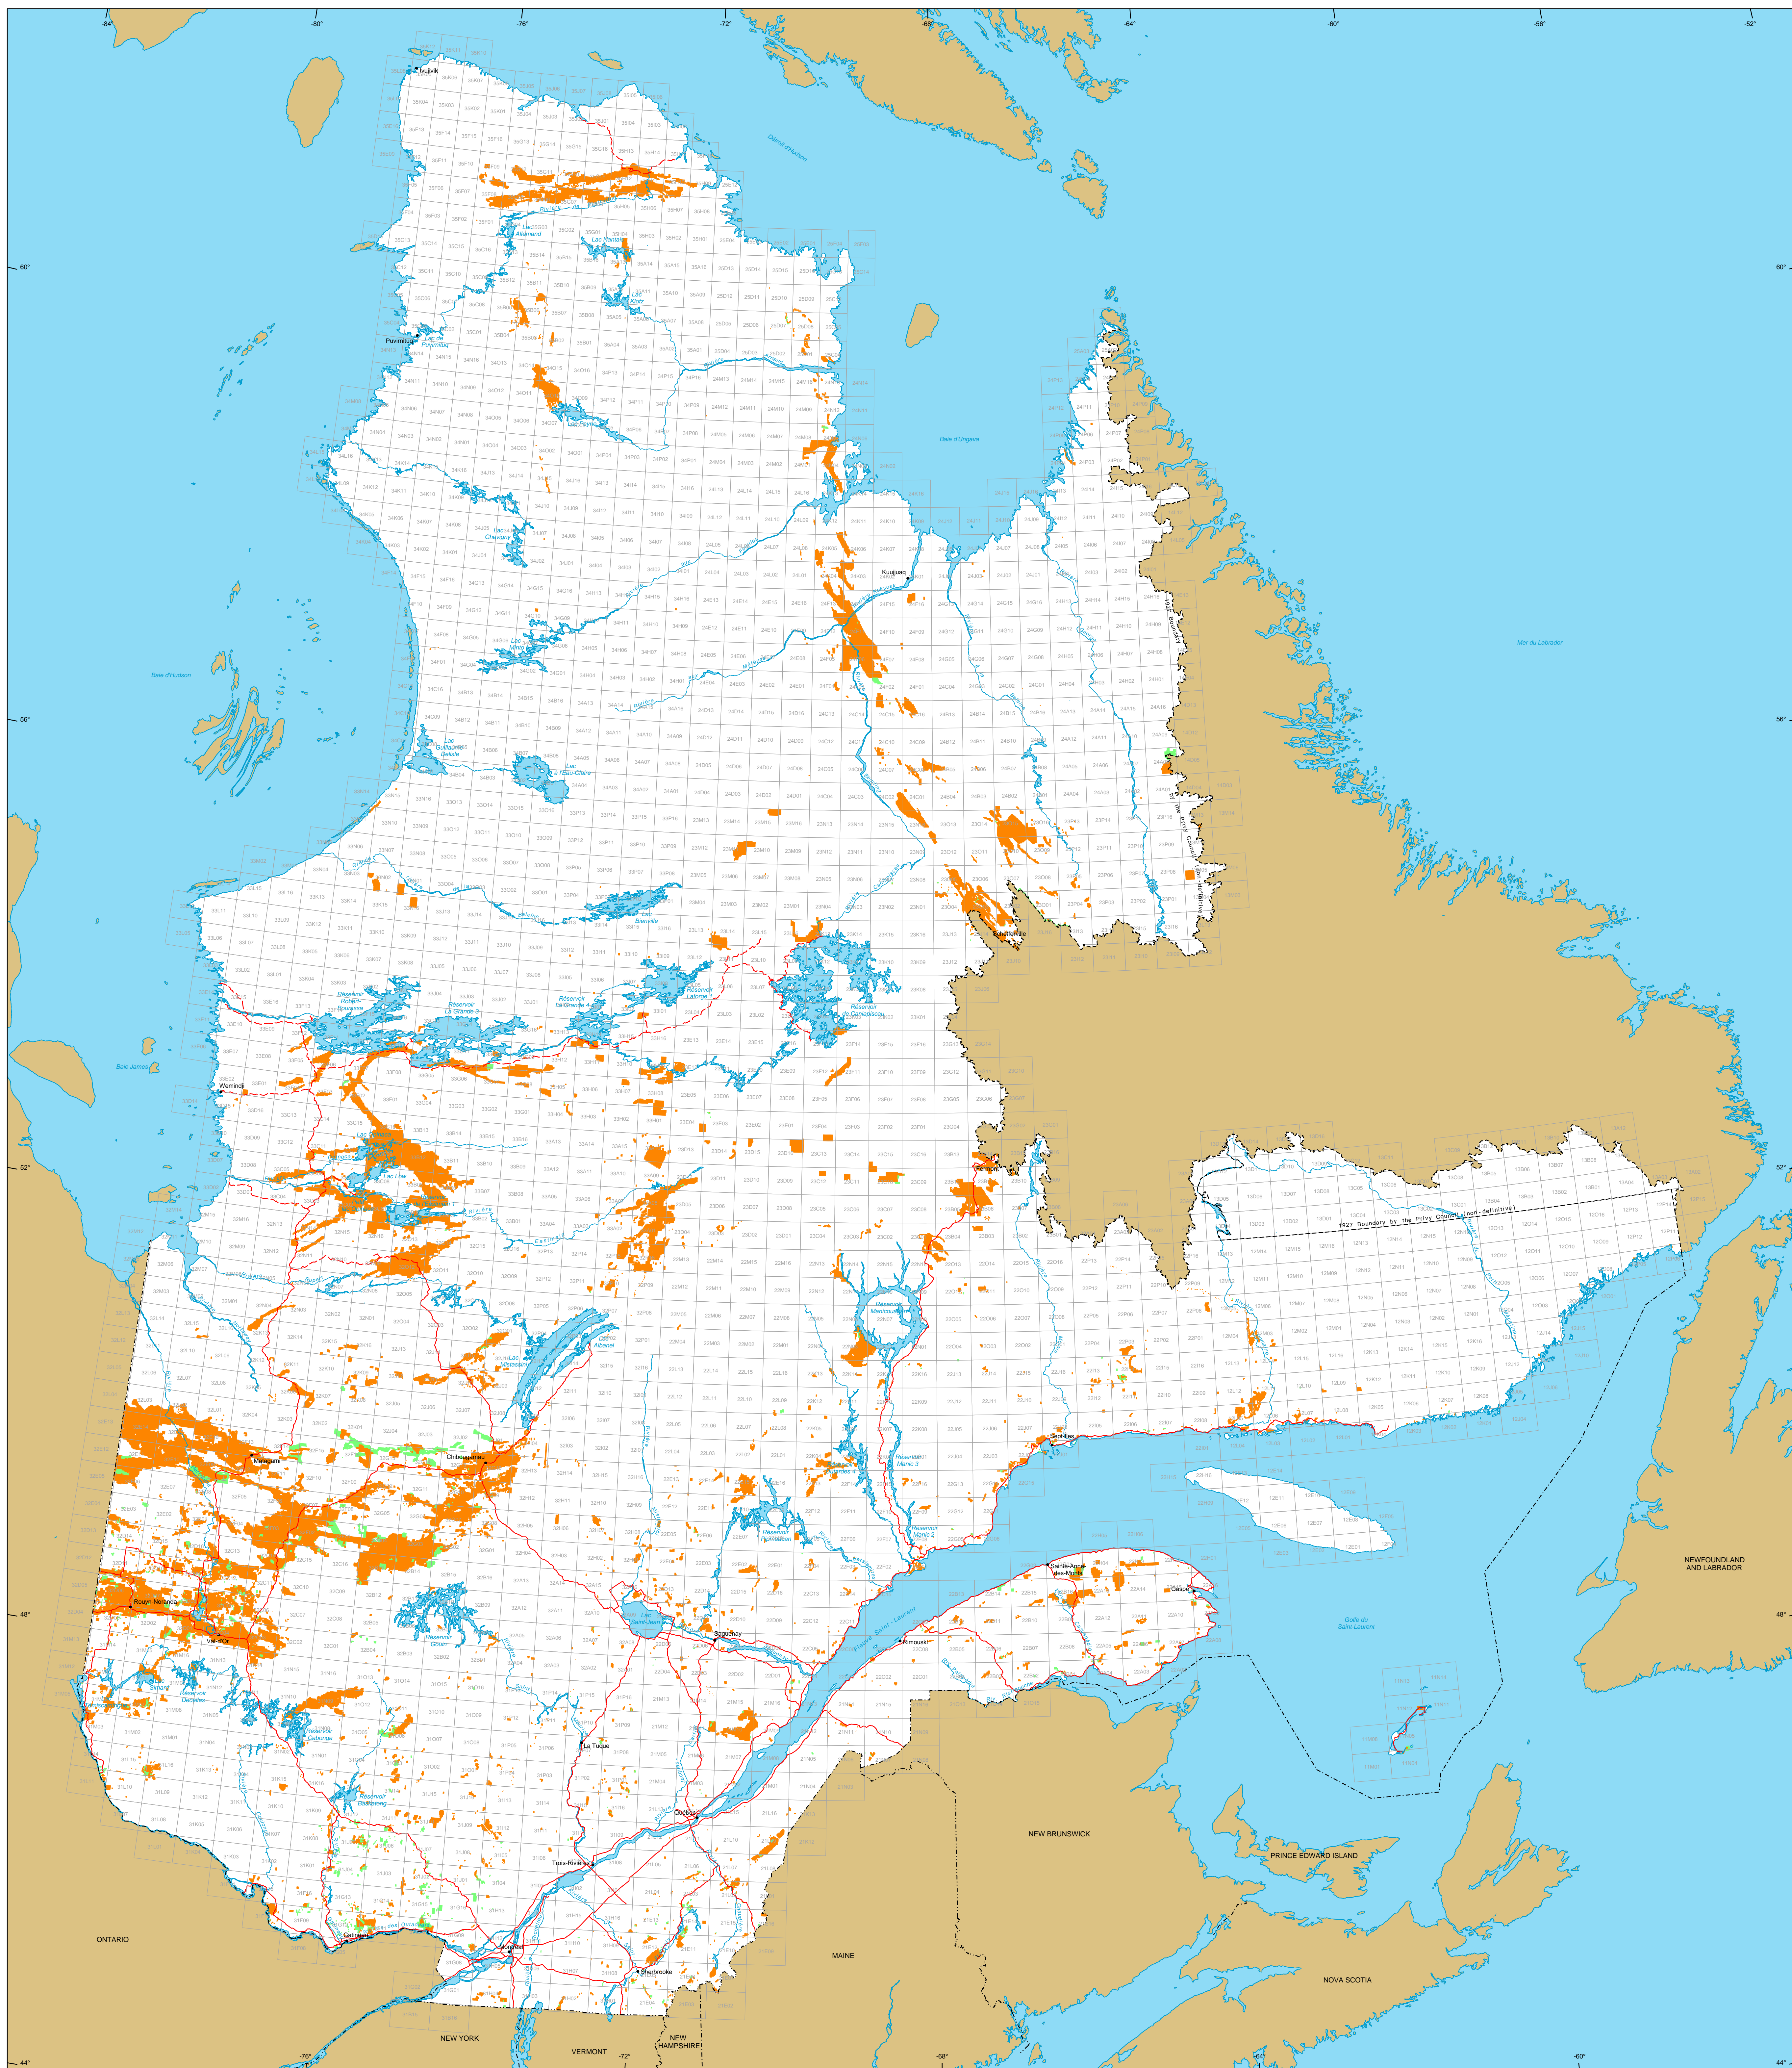

Mining Titles in Québec

Mining Titles
Active
Number: 144,435 titles
Area: 19 989 022 ha
Percentage of land: 4.2%

Border
International
Interprovincial, Interstate
Québec - Newfoundland and Labrador
(This border is not definitive.)

Road Network
Road
Unpaved Road

Hydrography
Lake
River

Populated Place

Other Jurisdiction

1:50 000 NTS Sheets Limits

Area of the Province of Québec: 166 744 100 ha

© Gouvernement du Québec, March 9, 2017