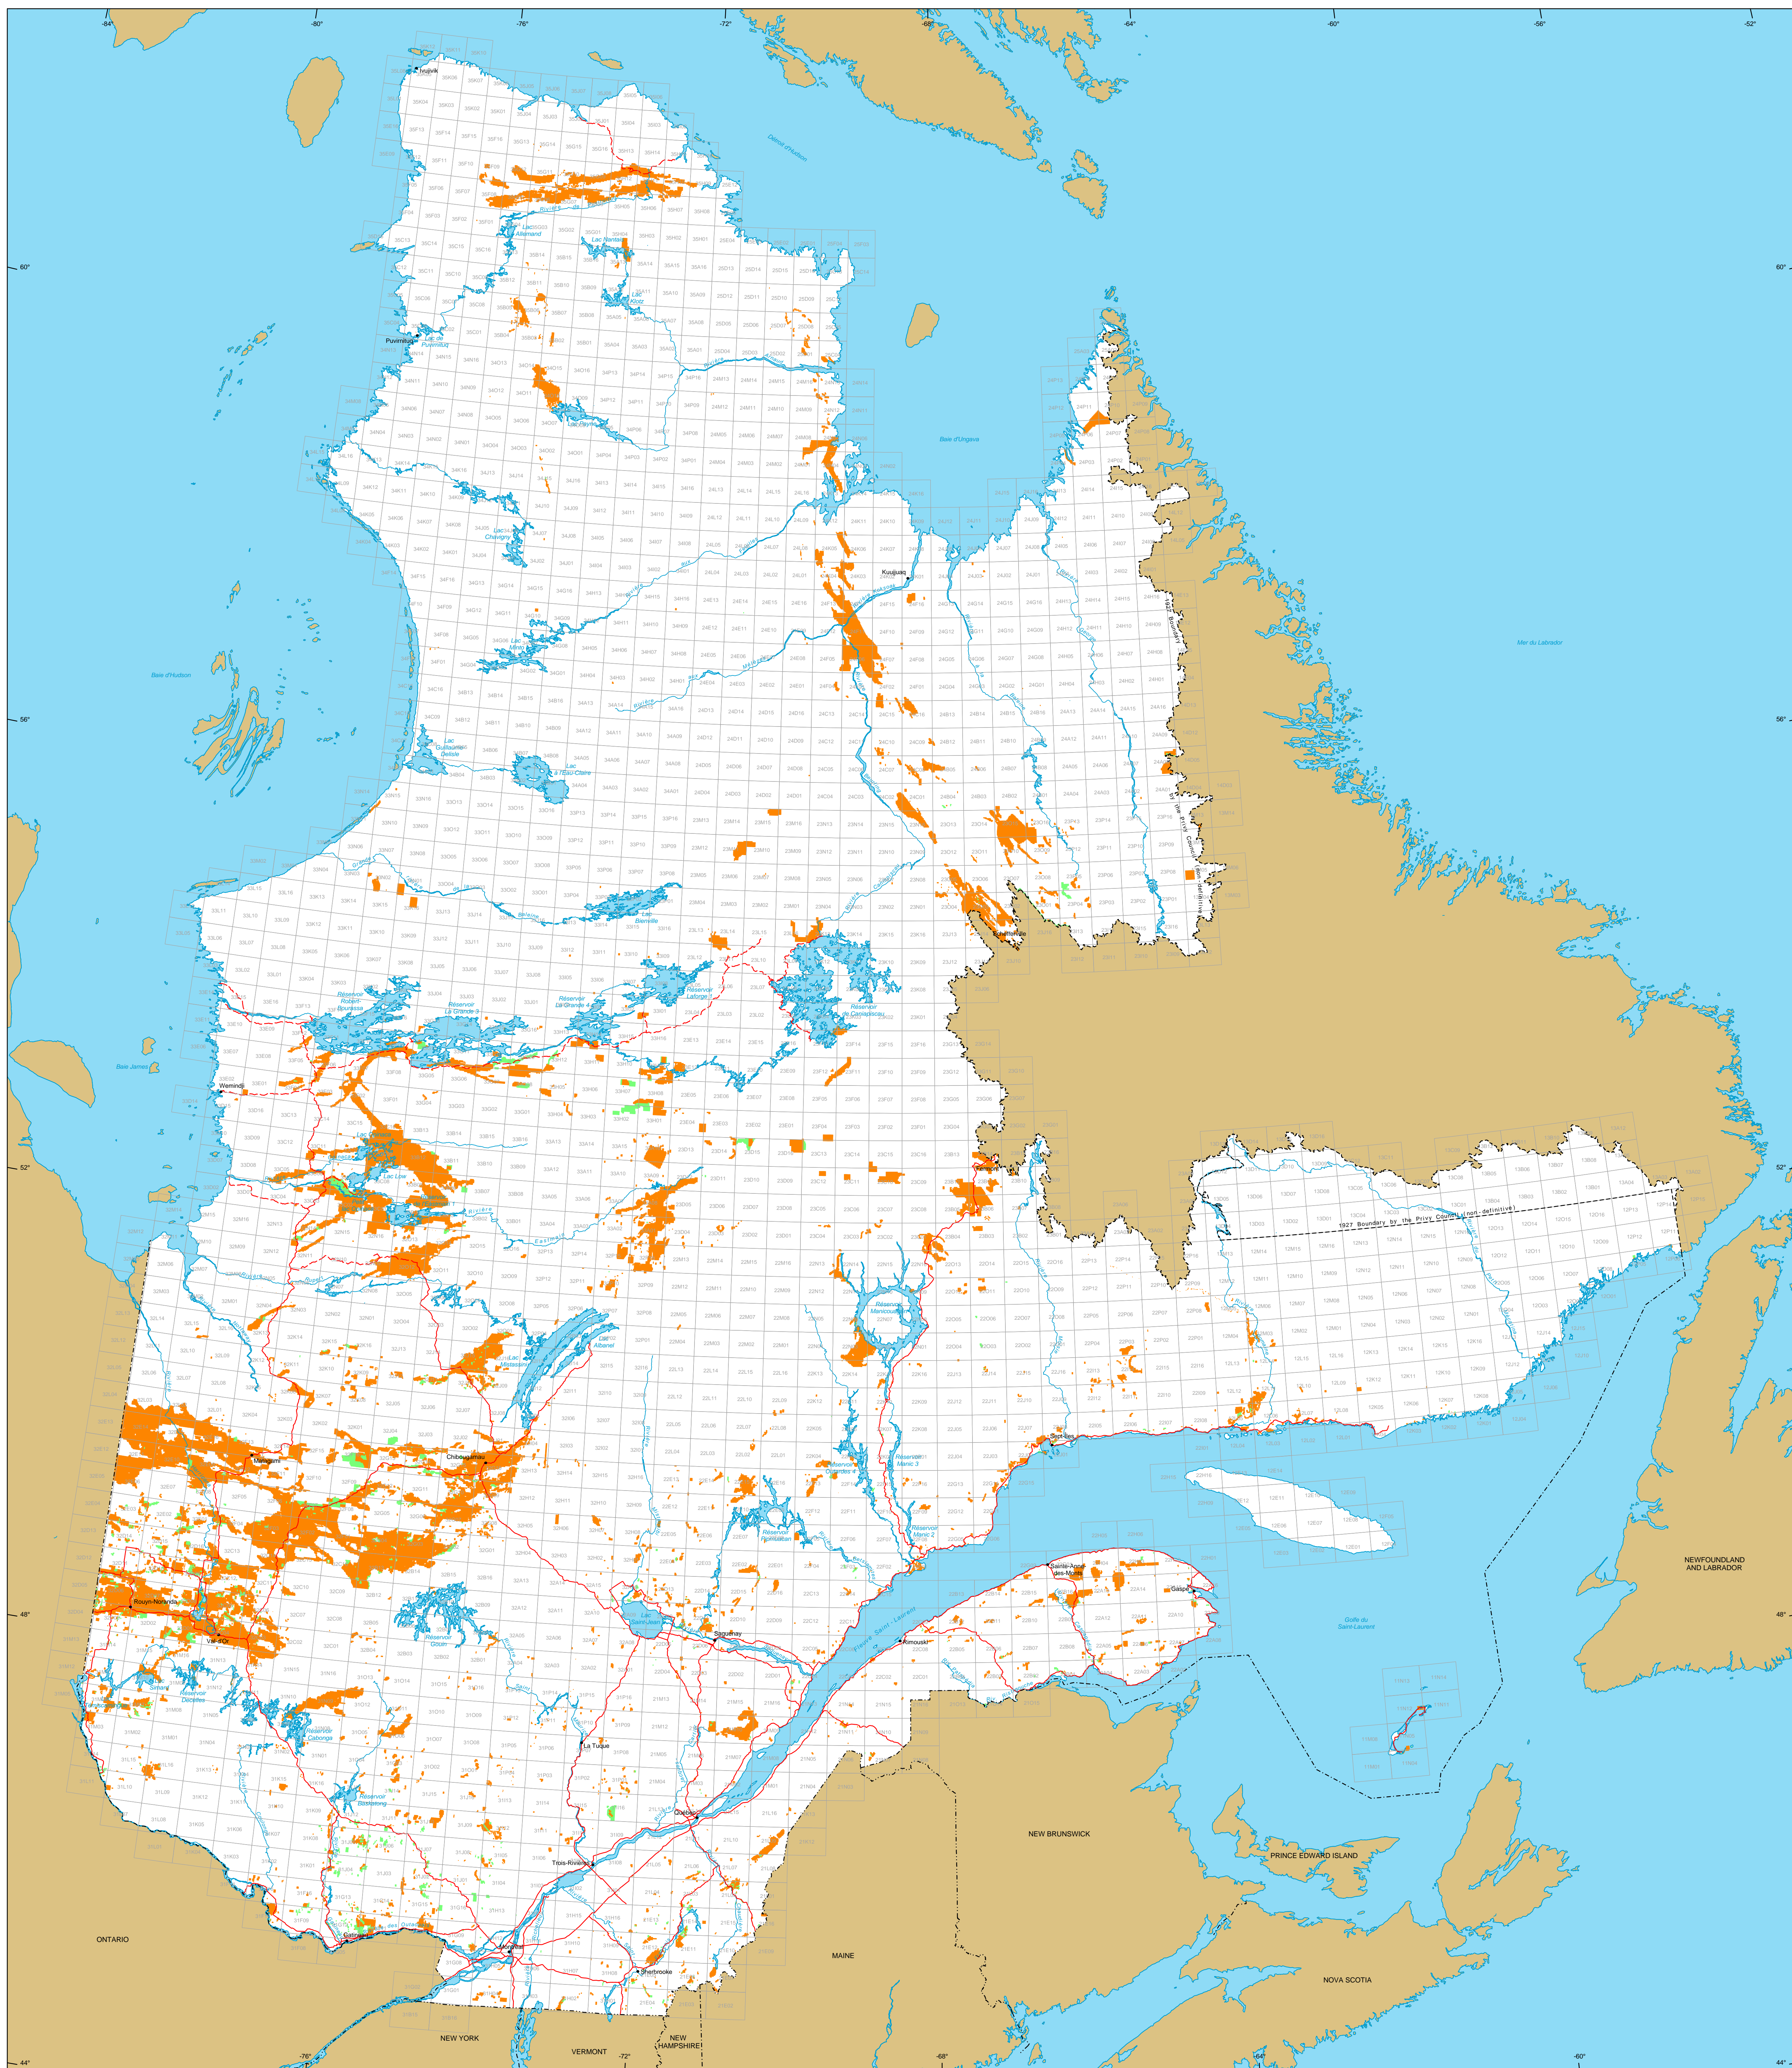

Mining Titles in Québec

Mining Titles
Active
Number: 149 174 titres
Area: 1 332 972 ha
Percentage of land: 4.4%

Pending
(Claims only)
Number: 8 209 titres
Area: 439 474 ha

Border
International
Interprovincial, Interstate
Québec - Newfoundland and Labrador
(This border is not definitive.)

Road Network
Road
Unpaved Road

Hydrography
Lake
River

Populated Place
Other Jurisdiction

1:50 000 NTS Sheets Limits

Area of the Province of Québec: 166 744 100 ha

Metadata
Geodesic Datum: NAD 83
Coordinate System: Conic Lambert with two standard parallels (46° and 60°)

Sources
Data: Mining Cartographic Reference (BOCMA TM, BOCMA 0M)
Organization: MERN
Year: 2017

© Gouvernement du Québec, May 29, 2017