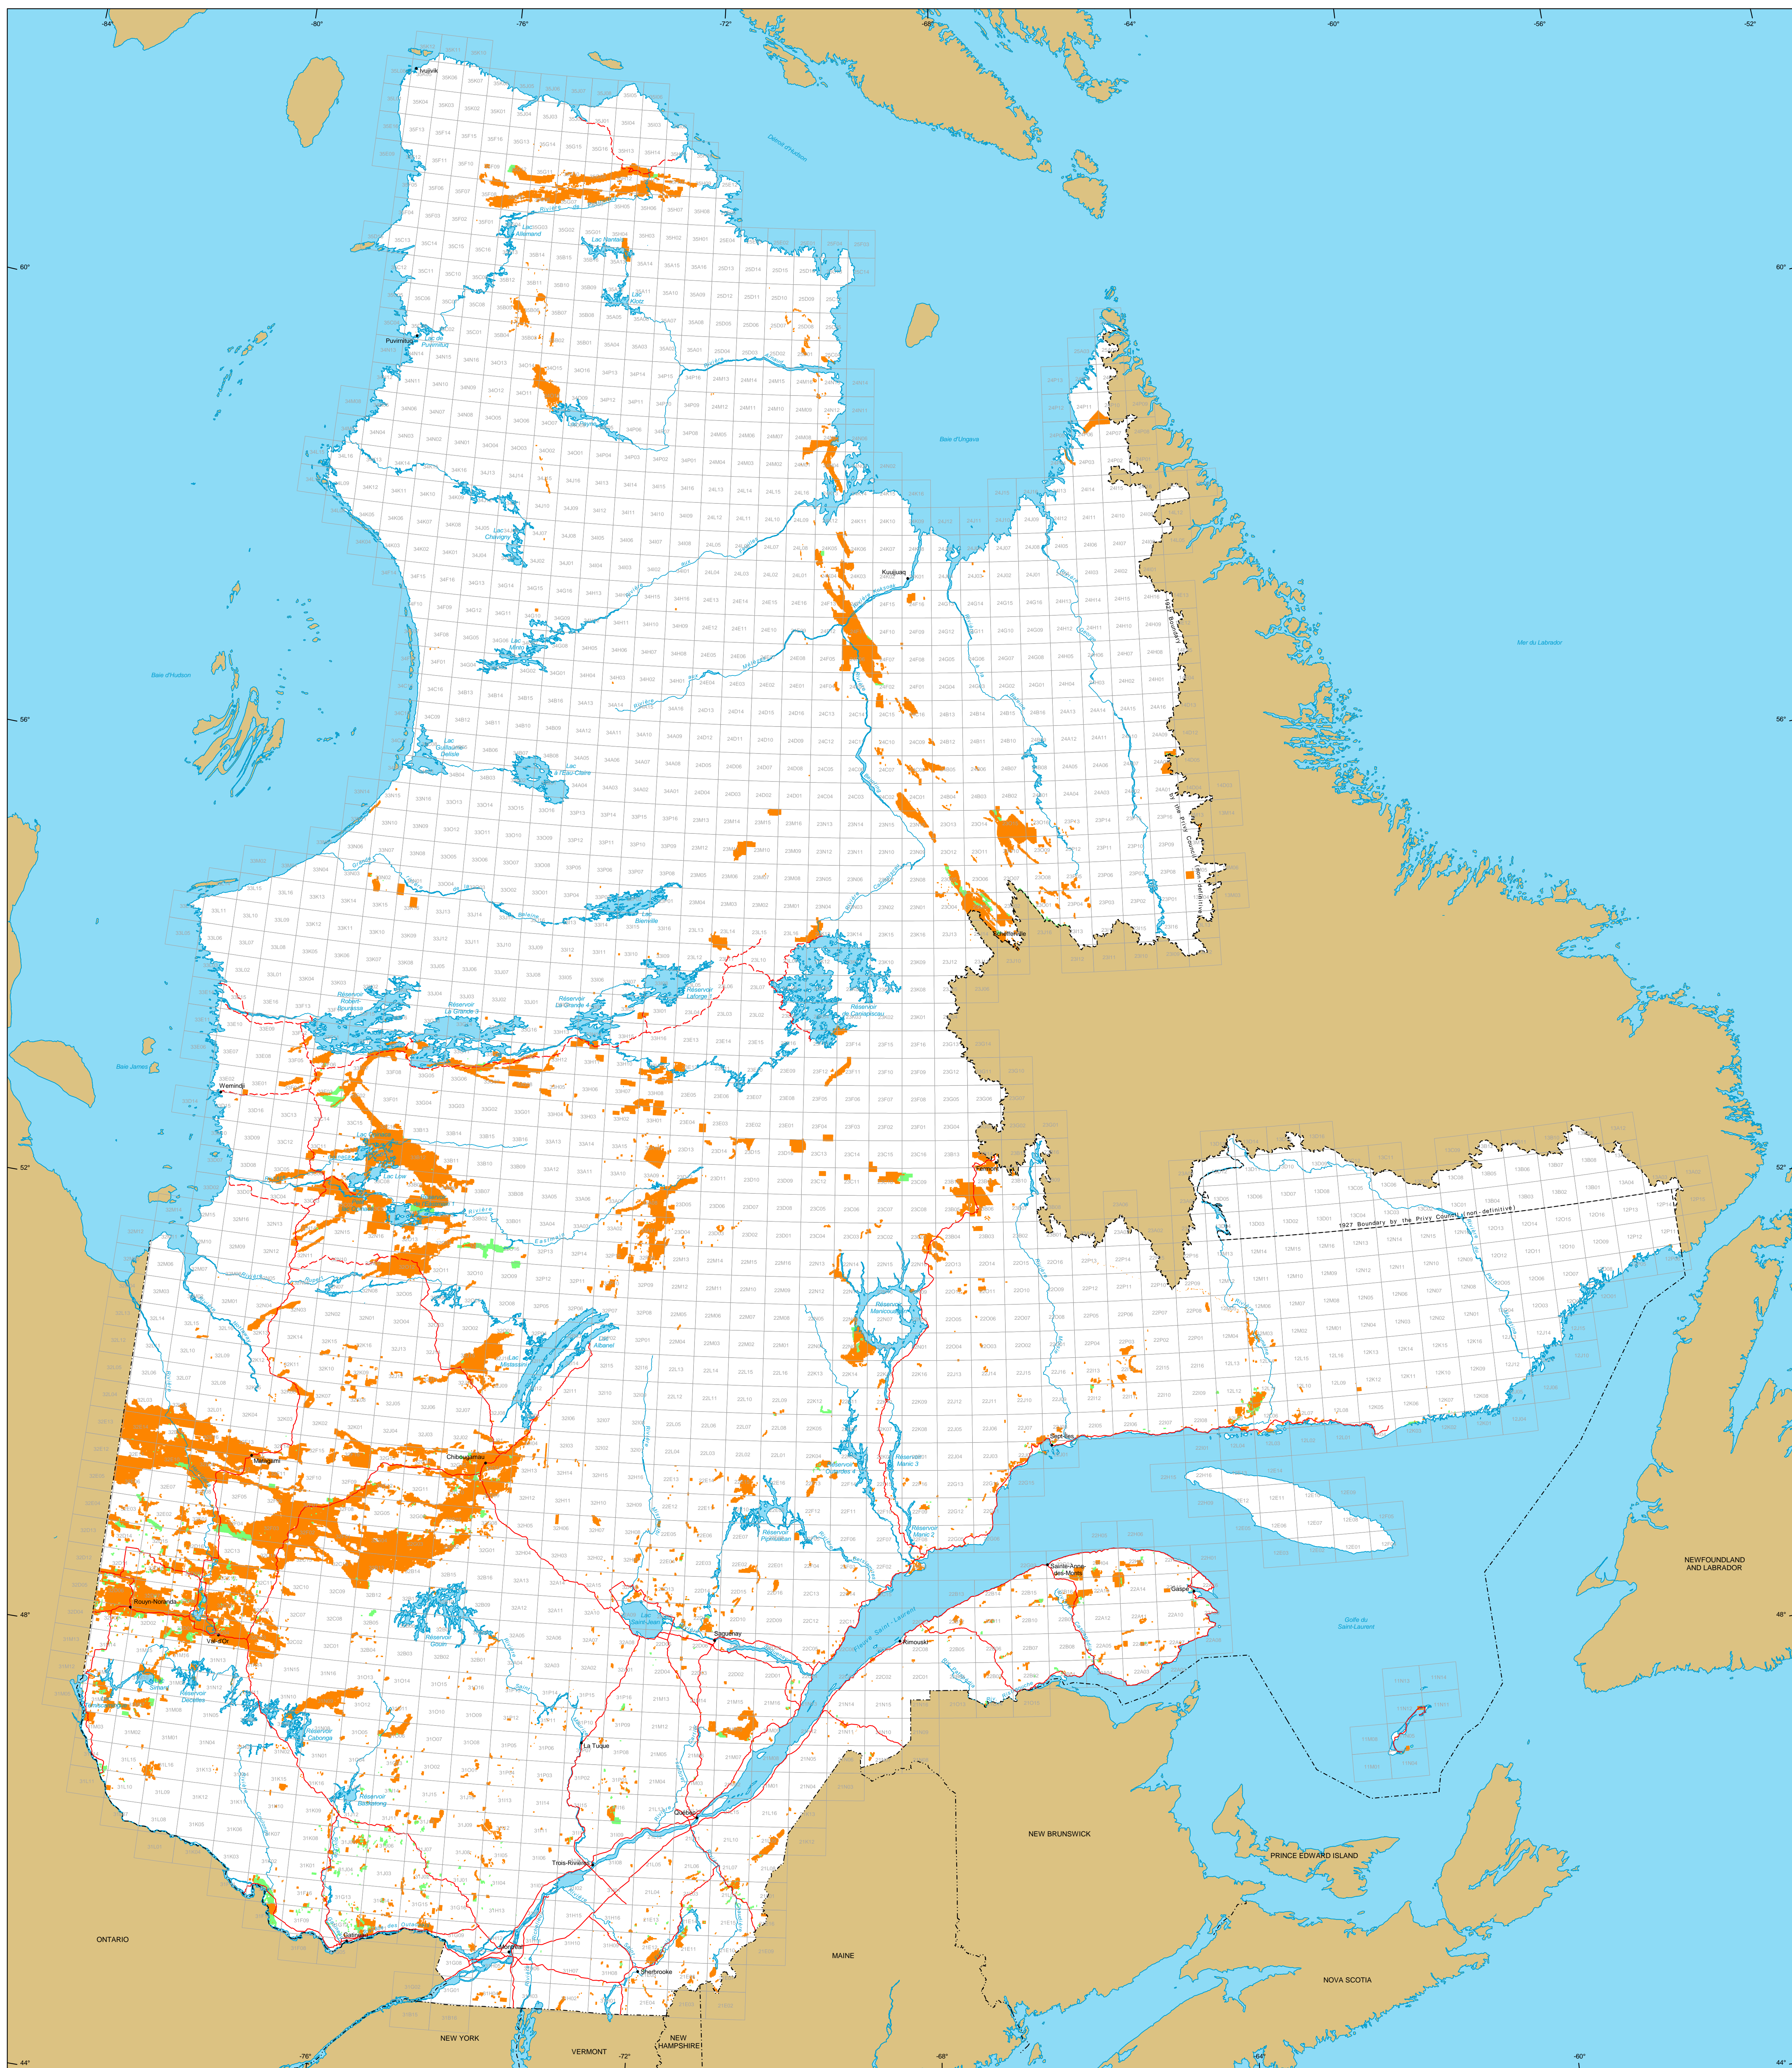

Mining Titles in Québec

Mining Titles
Active
Number: 153 254 titles
Area: 17 528 669 ha
Percentage of land: 4.5%

Pending
(Claims only)
Number: 7 529 titles
Area: 412 072 ha

Border
International
Interprovincial, Interstate
Québec - Newfoundland and Labrador
(This border is not definitive.)

Road Network
Road
Unpaved Road

Hydrography
Lake
River

Populated Place
Other Jurisdiction

1:50 000 NTS Sheets Limits

Area of the Province of Québec: 166 744 100 ha

Metadata
Geodesic Datum: NAD 83
Coordinate System: Conic Lambert with two standard parallels (46° and 60°)

Sources
Data: Mining Cartographic Reference (BOCMA TM, BOCMA 0M)
Organization: MERN
Year: 2017

© Gouvernement du Québec, September 6, 2017