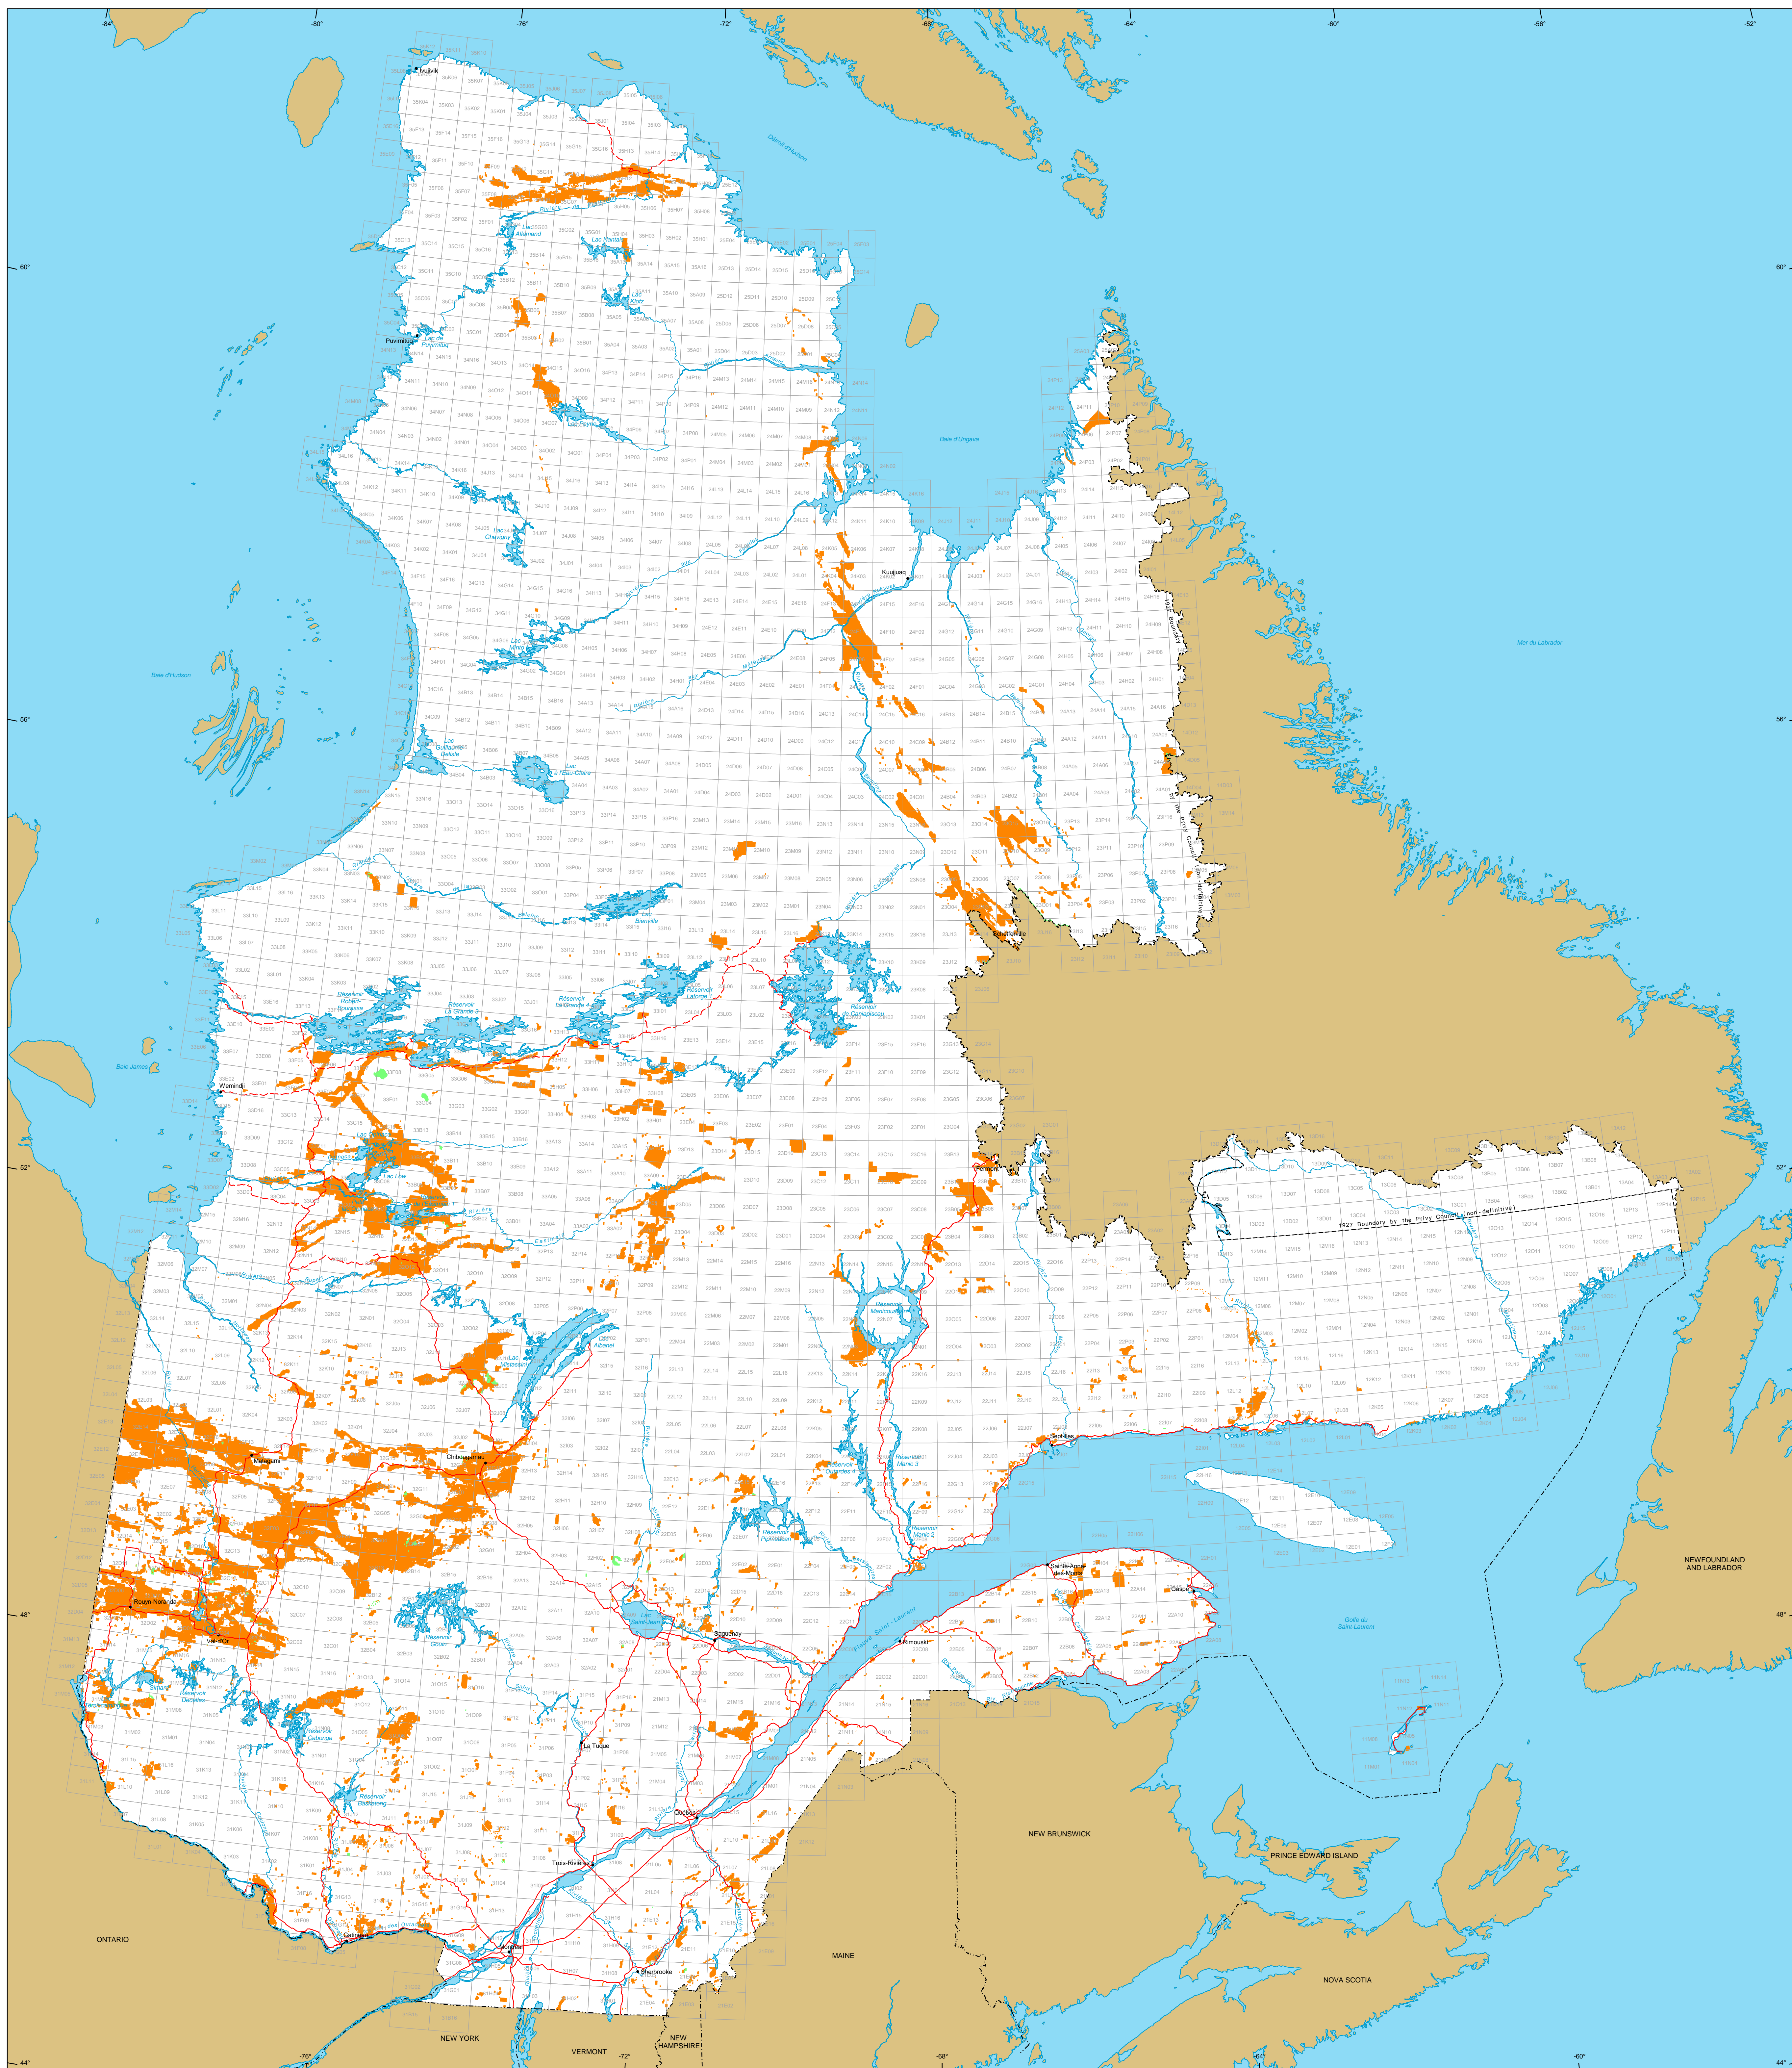

Mining Titles in Québec

Mining Titles
Active
Number: 159 021 titles
Area: 7 891 091 ha
Percentage of land: 4.7%

Border
International
Interprovincial, Interstate
Québec - Newfoundland and Labrador
(This border is not definitive.)

Road Network
Road
Unpaved Road

Hydrography
Lake
River

Populated Place

Other Jurisdiction

1:50 000 NTS Sheets Limits

Area of the Province of Québec: 166 744 100 ha

Metadata
Geodesic Datum: NAD 83
Coordinate System: Conic Lambert with two standard parallels (46° and 60°)

1:2 500 000
0 50 100 150 km

Sources
Data: Mining Cartographic Reference (BOCMA TM, BOCMA 0M)
Organization: MERN
Year: 2018, 2011

© Gouvernement du Québec, May 9, 2018

Énergie et Ressources naturelles
Québec