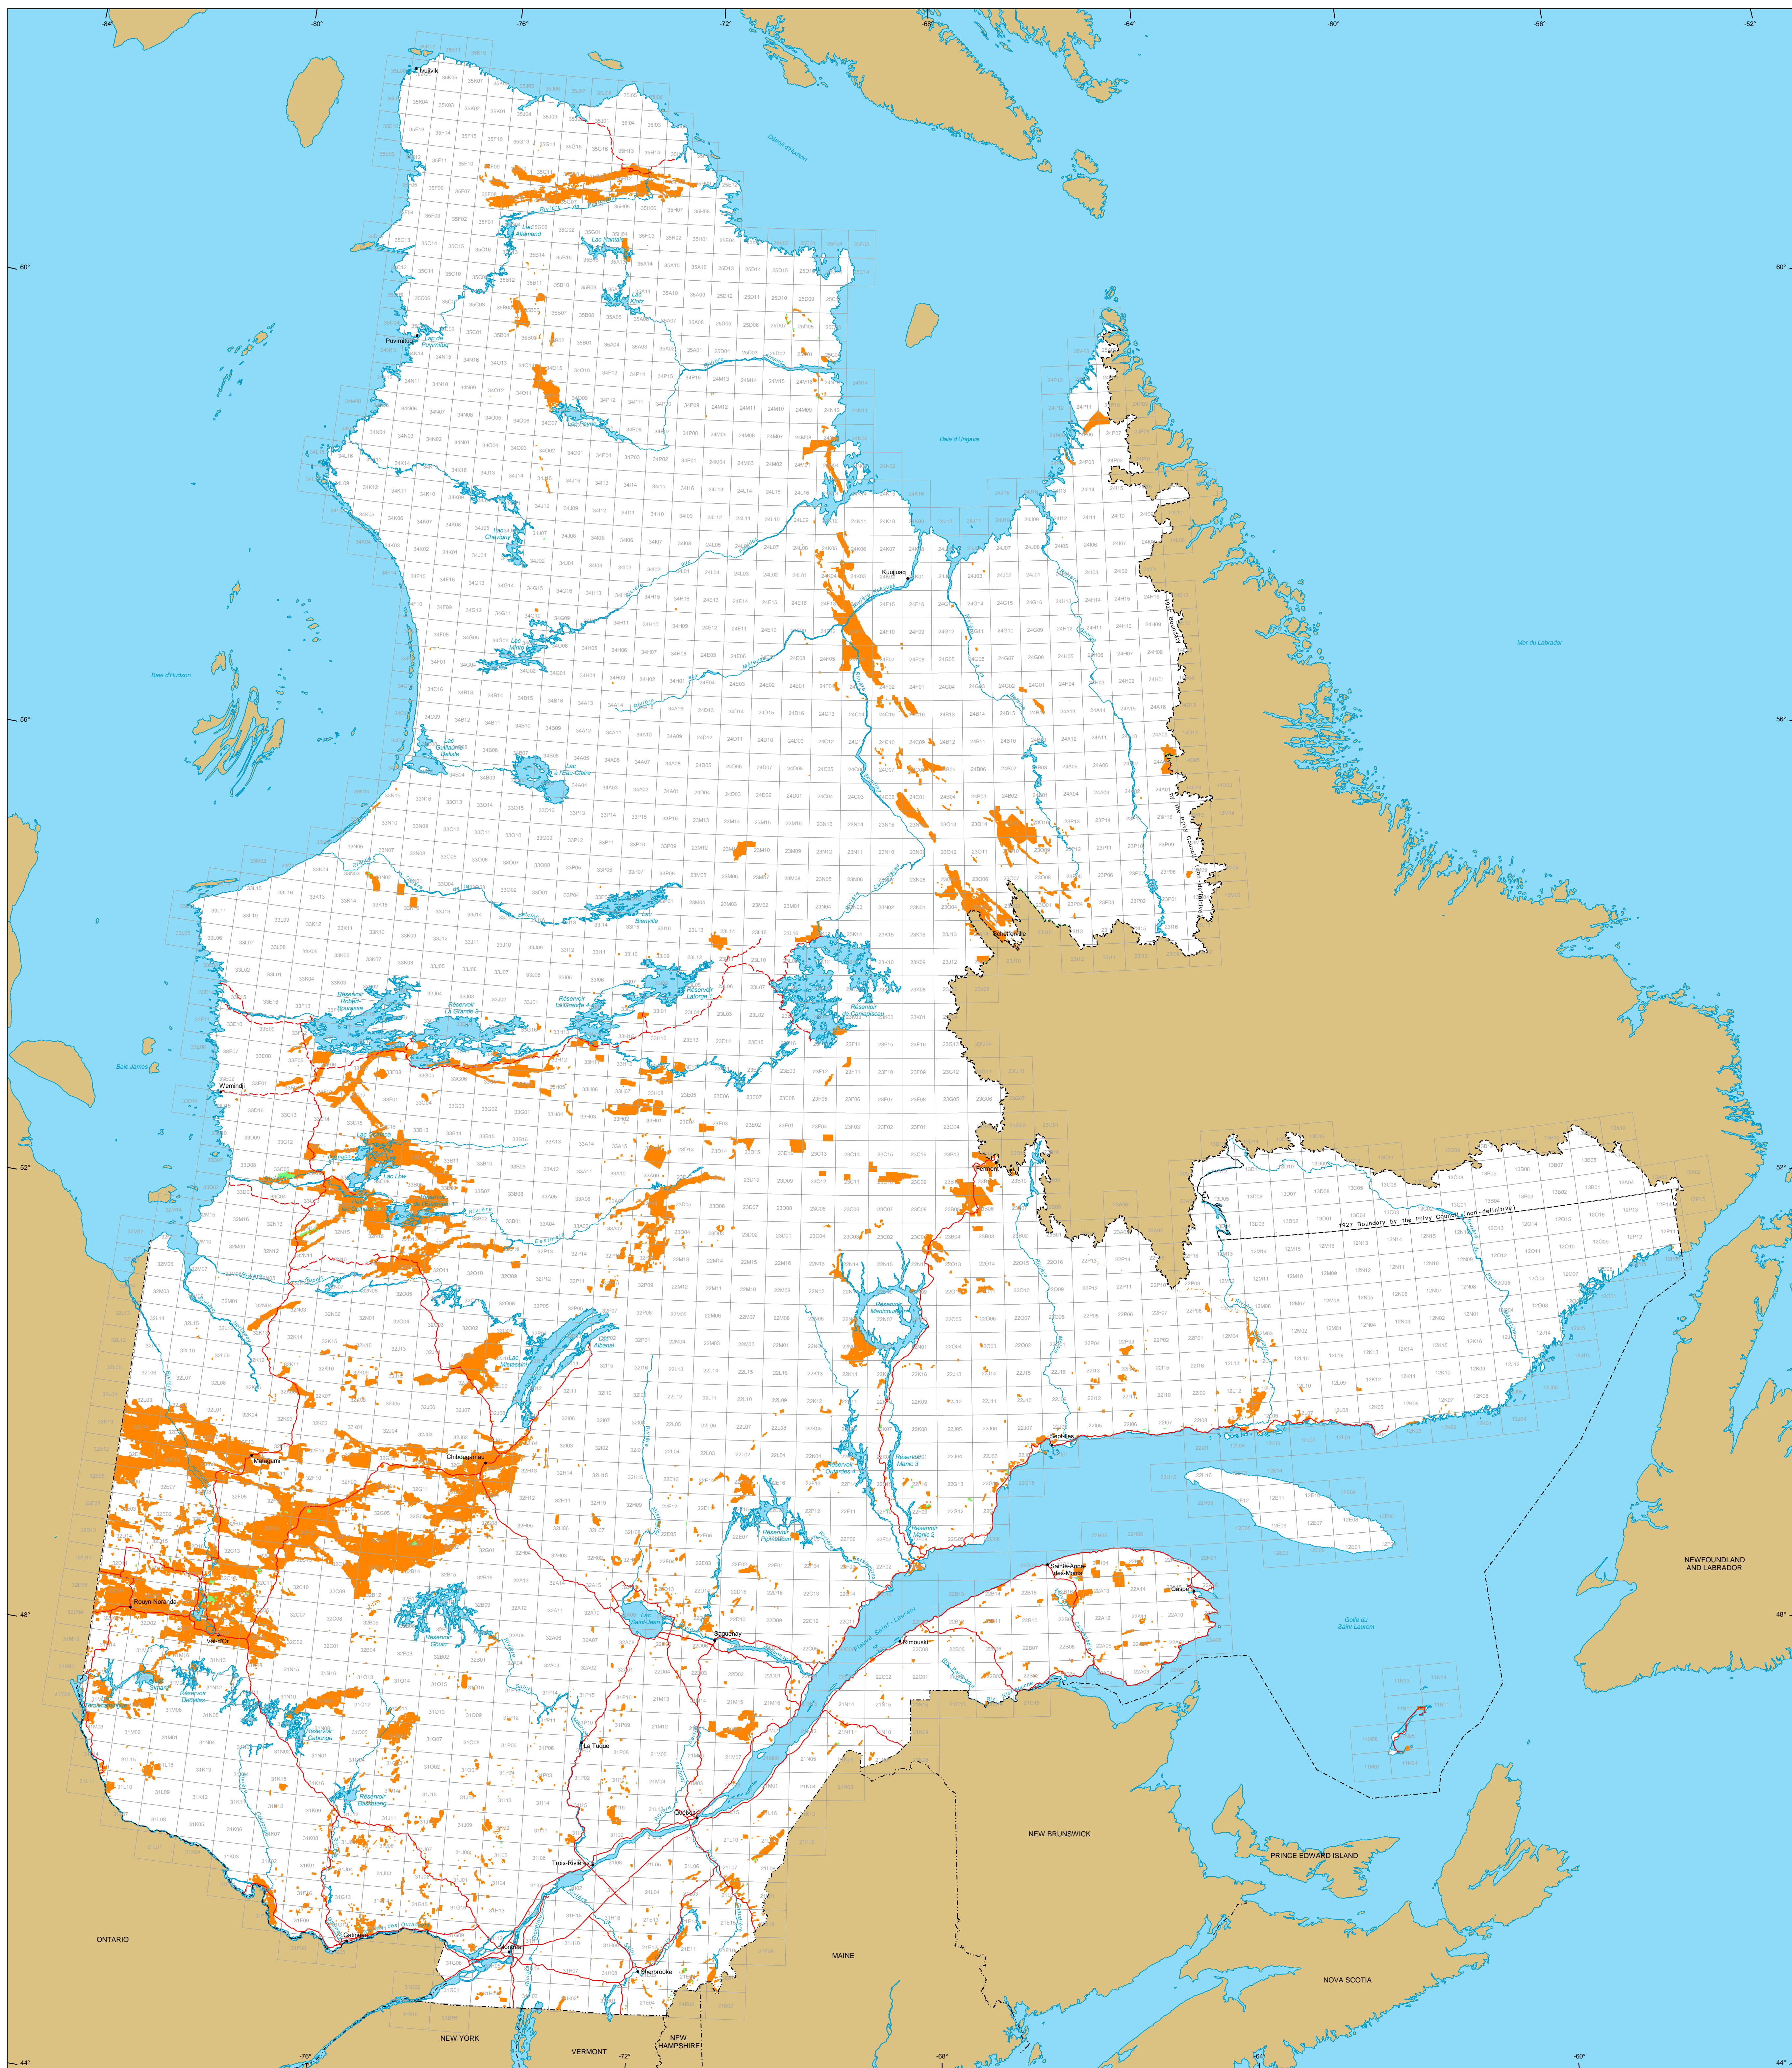

Mining Titles in Québec

Mining Titles
Active
Number: 159 113 titles
Area: 7 888 192 ha
Percentage of land: 4.7%

Pending
(Claims only)
Number: 1 376 titles
Area: 48 727 ha

Border
International
Interprovincial, Interstate
Québec - Newfoundland and Labrador
(This border is not definitive.)

Road Network
Road
Unpaved Road

Hydrography
Lake
River

Populated Place
Other Jurisdiction

1:50 000 NTS Sheets Limits

Area of the Province of Québec: 166 744 100 ha

Metadata
Geodesic Datum: NAD 83
Coordinate System: Conic Lambert with two standard parallels (46° and 60°)

1:2 500 000
0 50 100 150 km

© Gouvernement du Québec, June 11, 2018