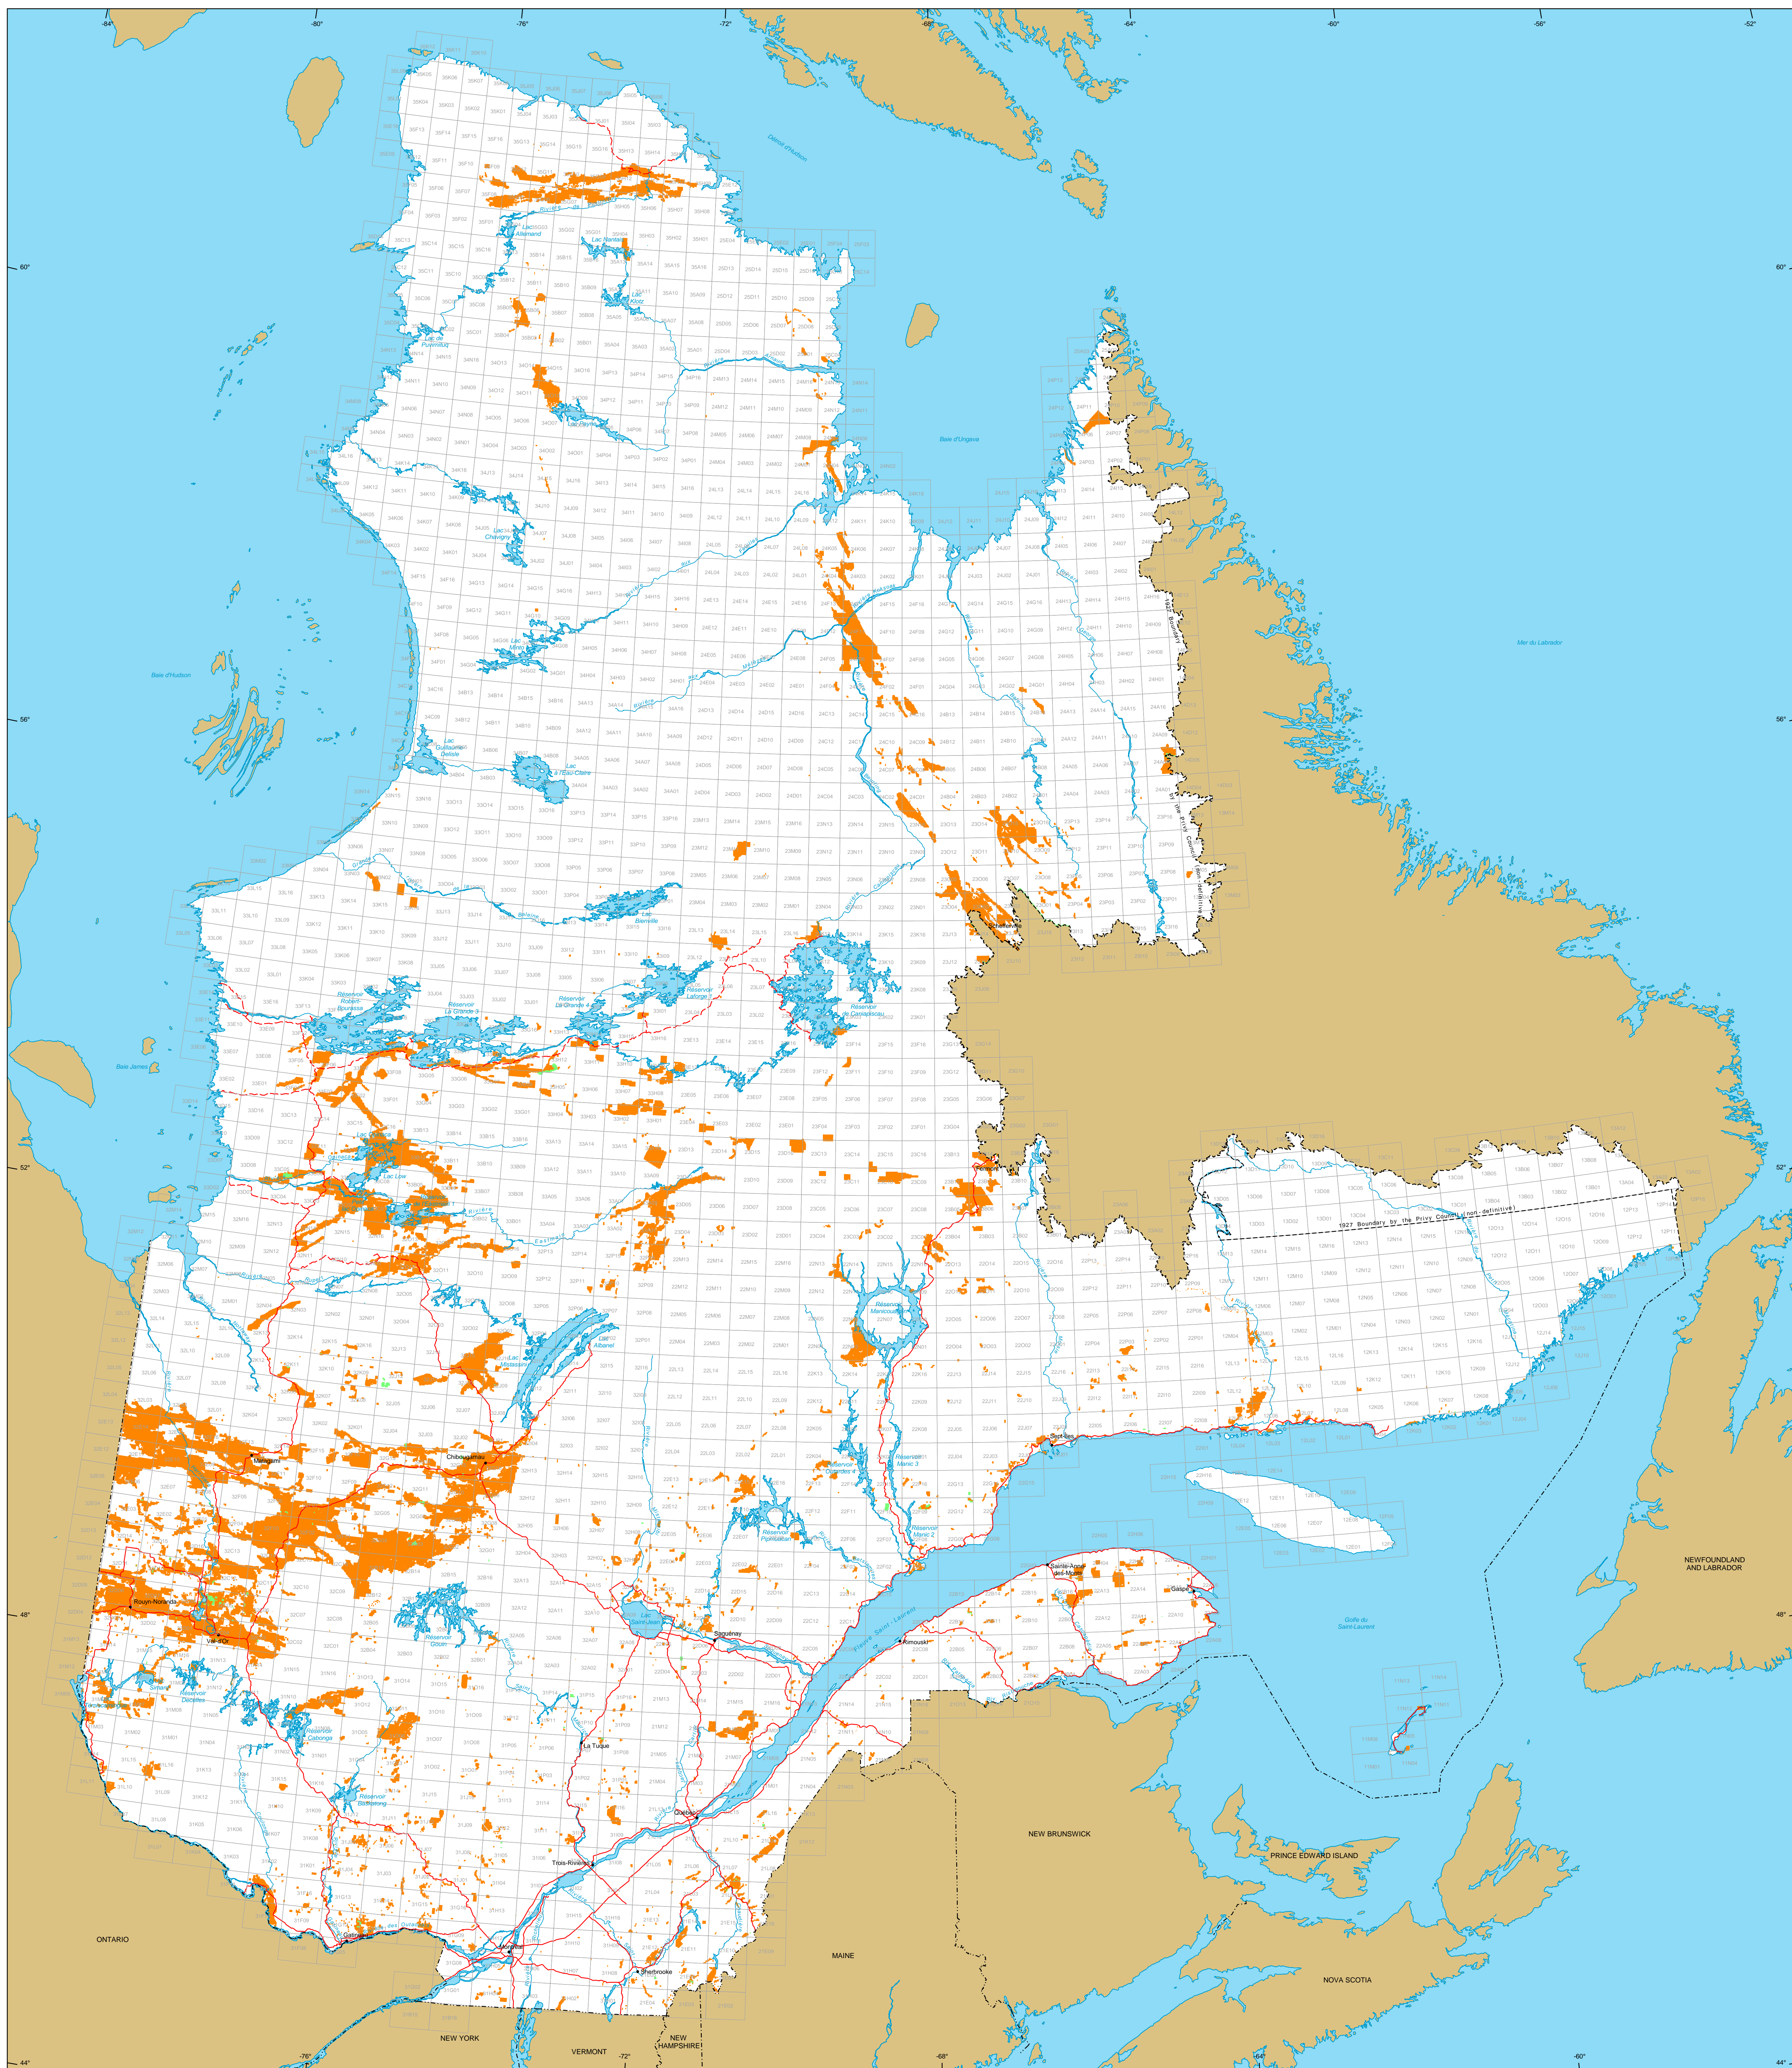

Mining Titles in Québec

Mining Titles
Active
Number: 158 027 titles
Area: 7 817 159 ha
Percentage of land: 4.7%

Pending
(Claims only)
Number: 1 436 titles
Area: 50 150 ha

Border
- - - International
- - - Interstate
- - - Québec - Newfoundland and Labrador
(This border is not definitive.)
- - - Road
- - - Unpaved Road
Hydrography
Lake
River

• Populated Place
■ Other Jurisdiction
□ 1:50 000 NTS Sheets Limits

Area of the Province of Québec: 166 744 100 ha

Metadata
Geodesic Datum: NAD 83
Coordinate System: Conic Lambert with two standard parallels (46° and 60°)

Sources
Data: Mining Cartographic Reference (BOCMA TM, BOCMA 0M)
Organization: MERN
Year: 2018, 2011

© Gouvernement du Québec, July 10, 2018