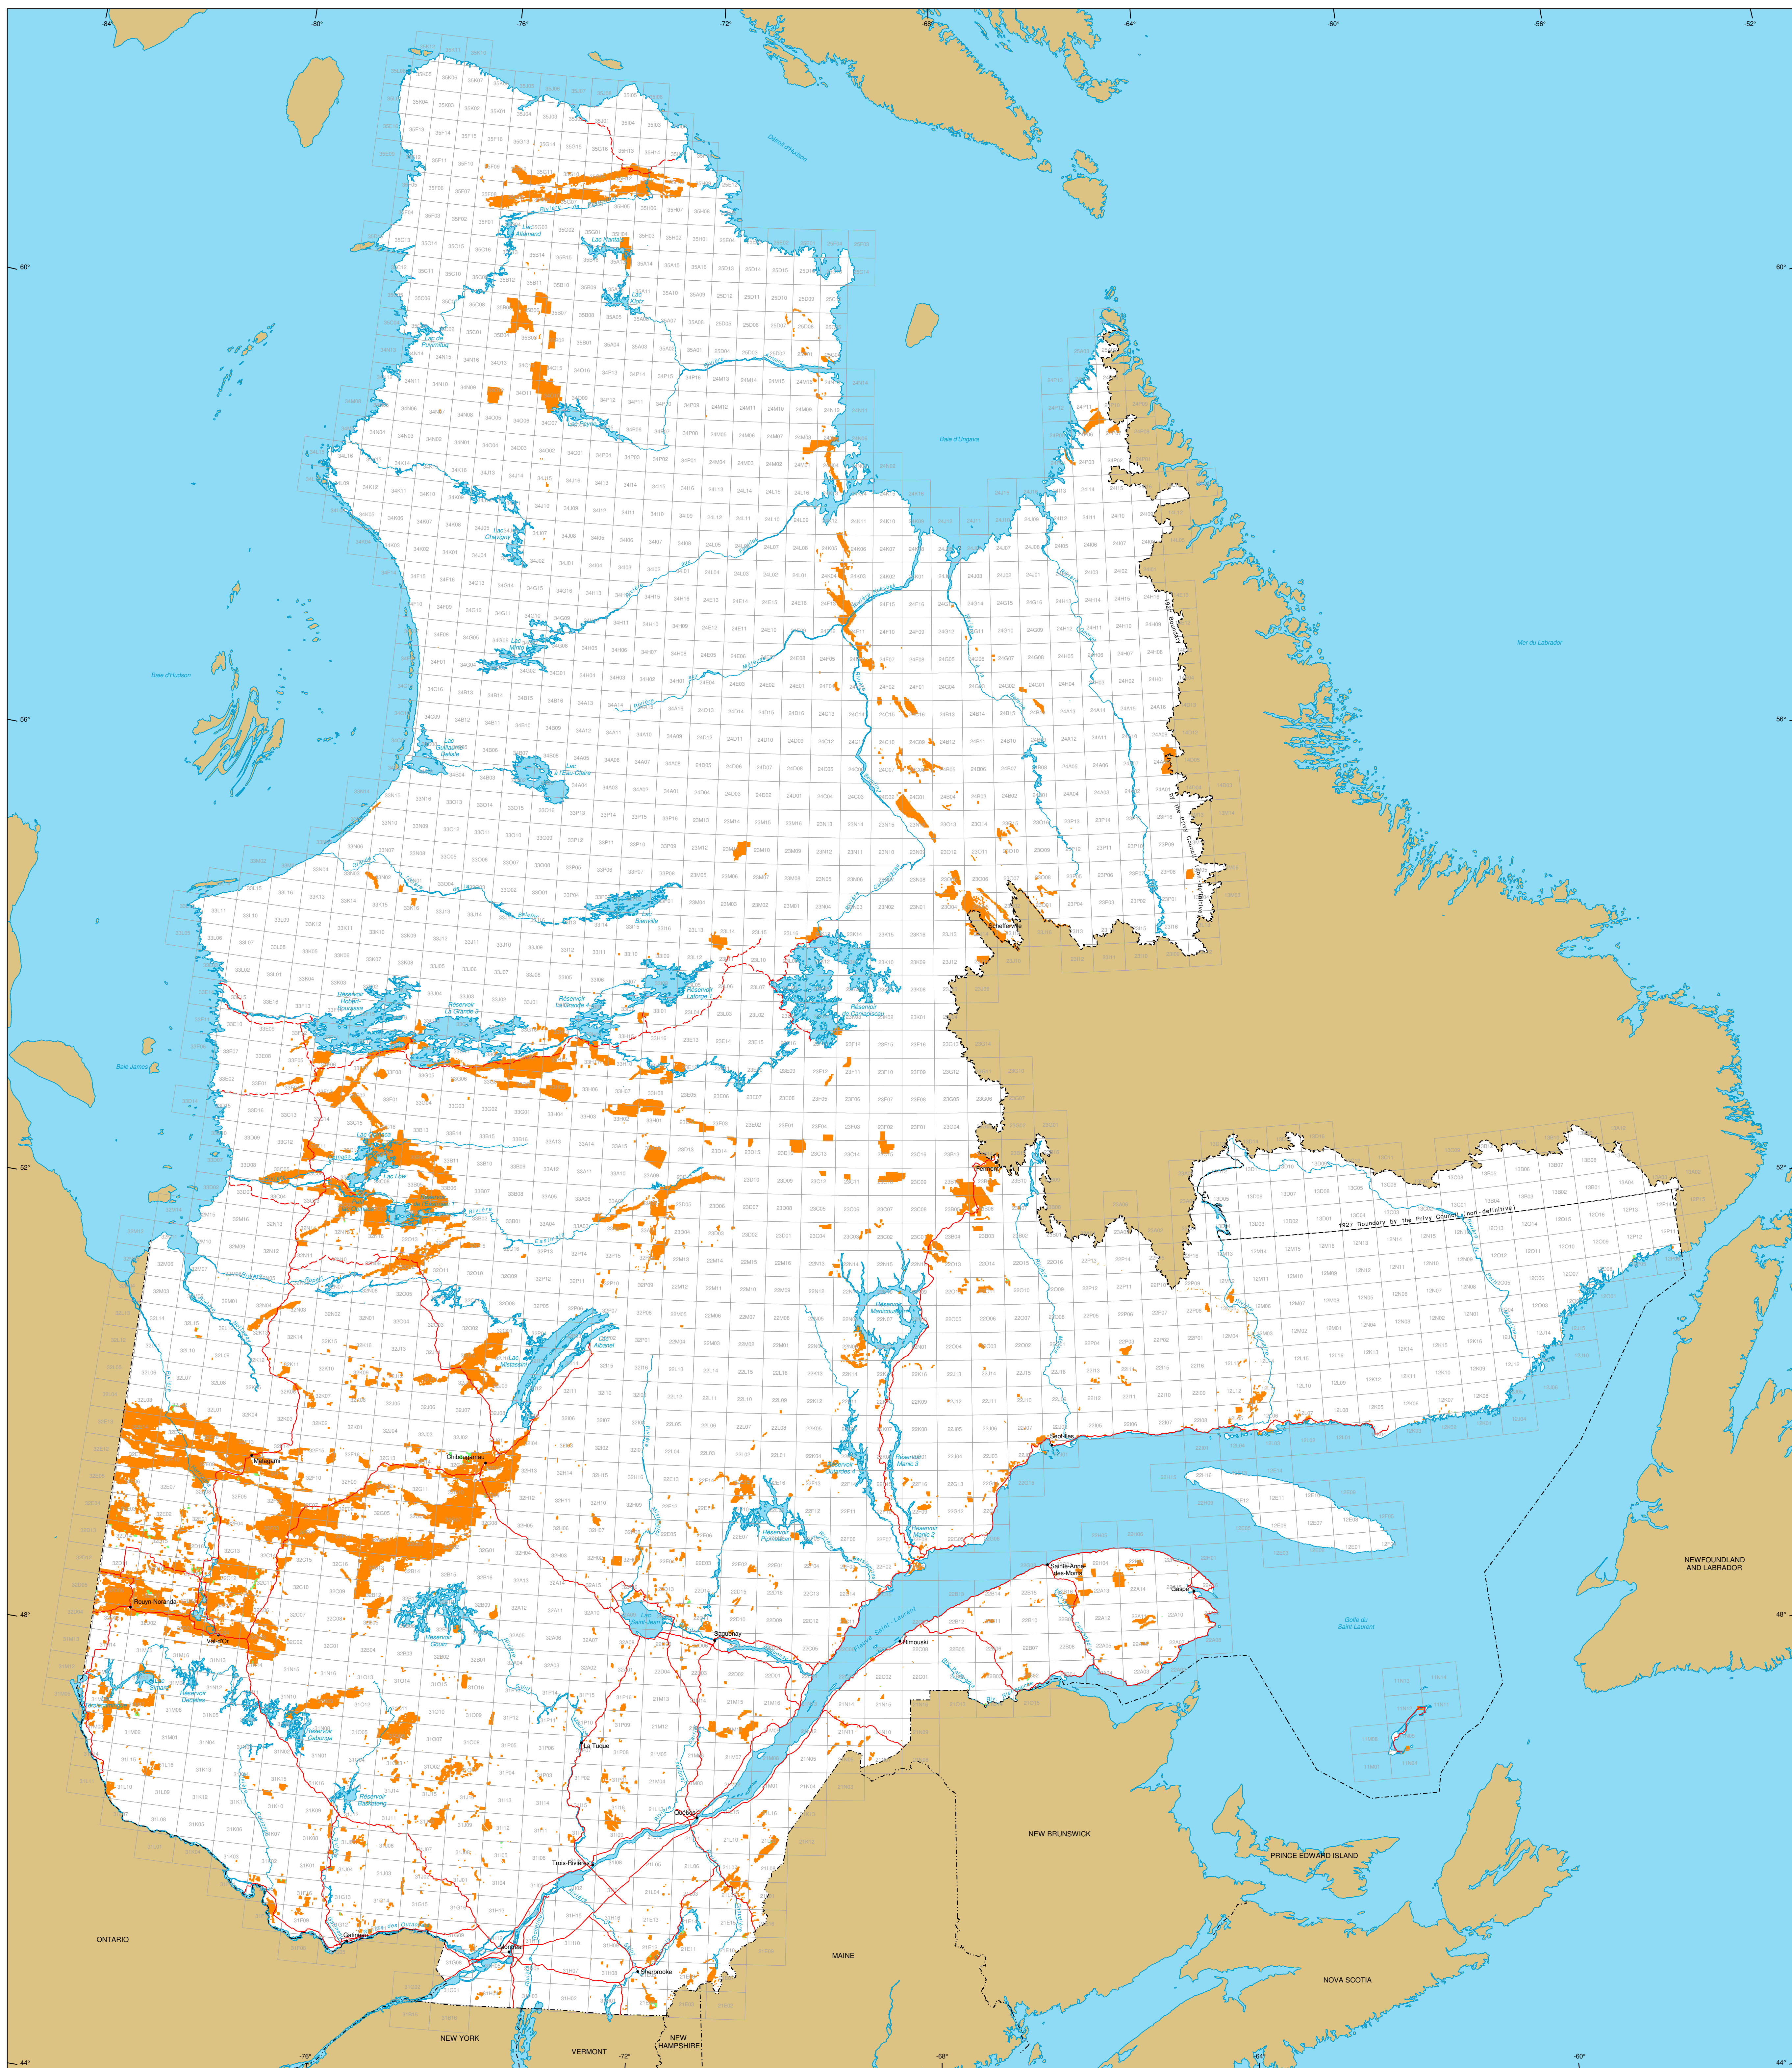

Mining Titles in Québec

Mining Titles
Active
Number: 143 046 titles
Area: 19 945 127 ha
Percentage of land: 4.2%

Border
International
Interprovincial, Interstate
Québec - Newfoundland and Labrador
(This border is not definitive.)

Road Network
Road
Unpaved Road

Hydrography
Lake
River

Populated Place
Other Jurisdiction
1:50 000 NTS Sheets Limits

Distribution of the number of active mining titles by type of title

BEX (Excludes lease to mine surface mineral substances)	565
BM (Mining lease)	117
BNE (Non-excludes lease to mine surface mineral substances)	3 479
CDC (After designated claim after November 22, 2005)	135 866
CL (Staked claim)	2 718
CLD (Staked claim)	168
CM (Mining concession)	133
Total	143 046

Area of the Province of Québec: 166 744 100 ha

Metadata
Geodesic Datum: NAD 83
Coordinate System: Conic Lambert with two standard parallels (46° and 60°)

Sources

Data	Organization	Year
Mining Cartographic Reference (SICMA 1M, BOGCA 9M)	MERN	2019
	MERN	2011

© Gouvernement du Québec, December 18, 2019