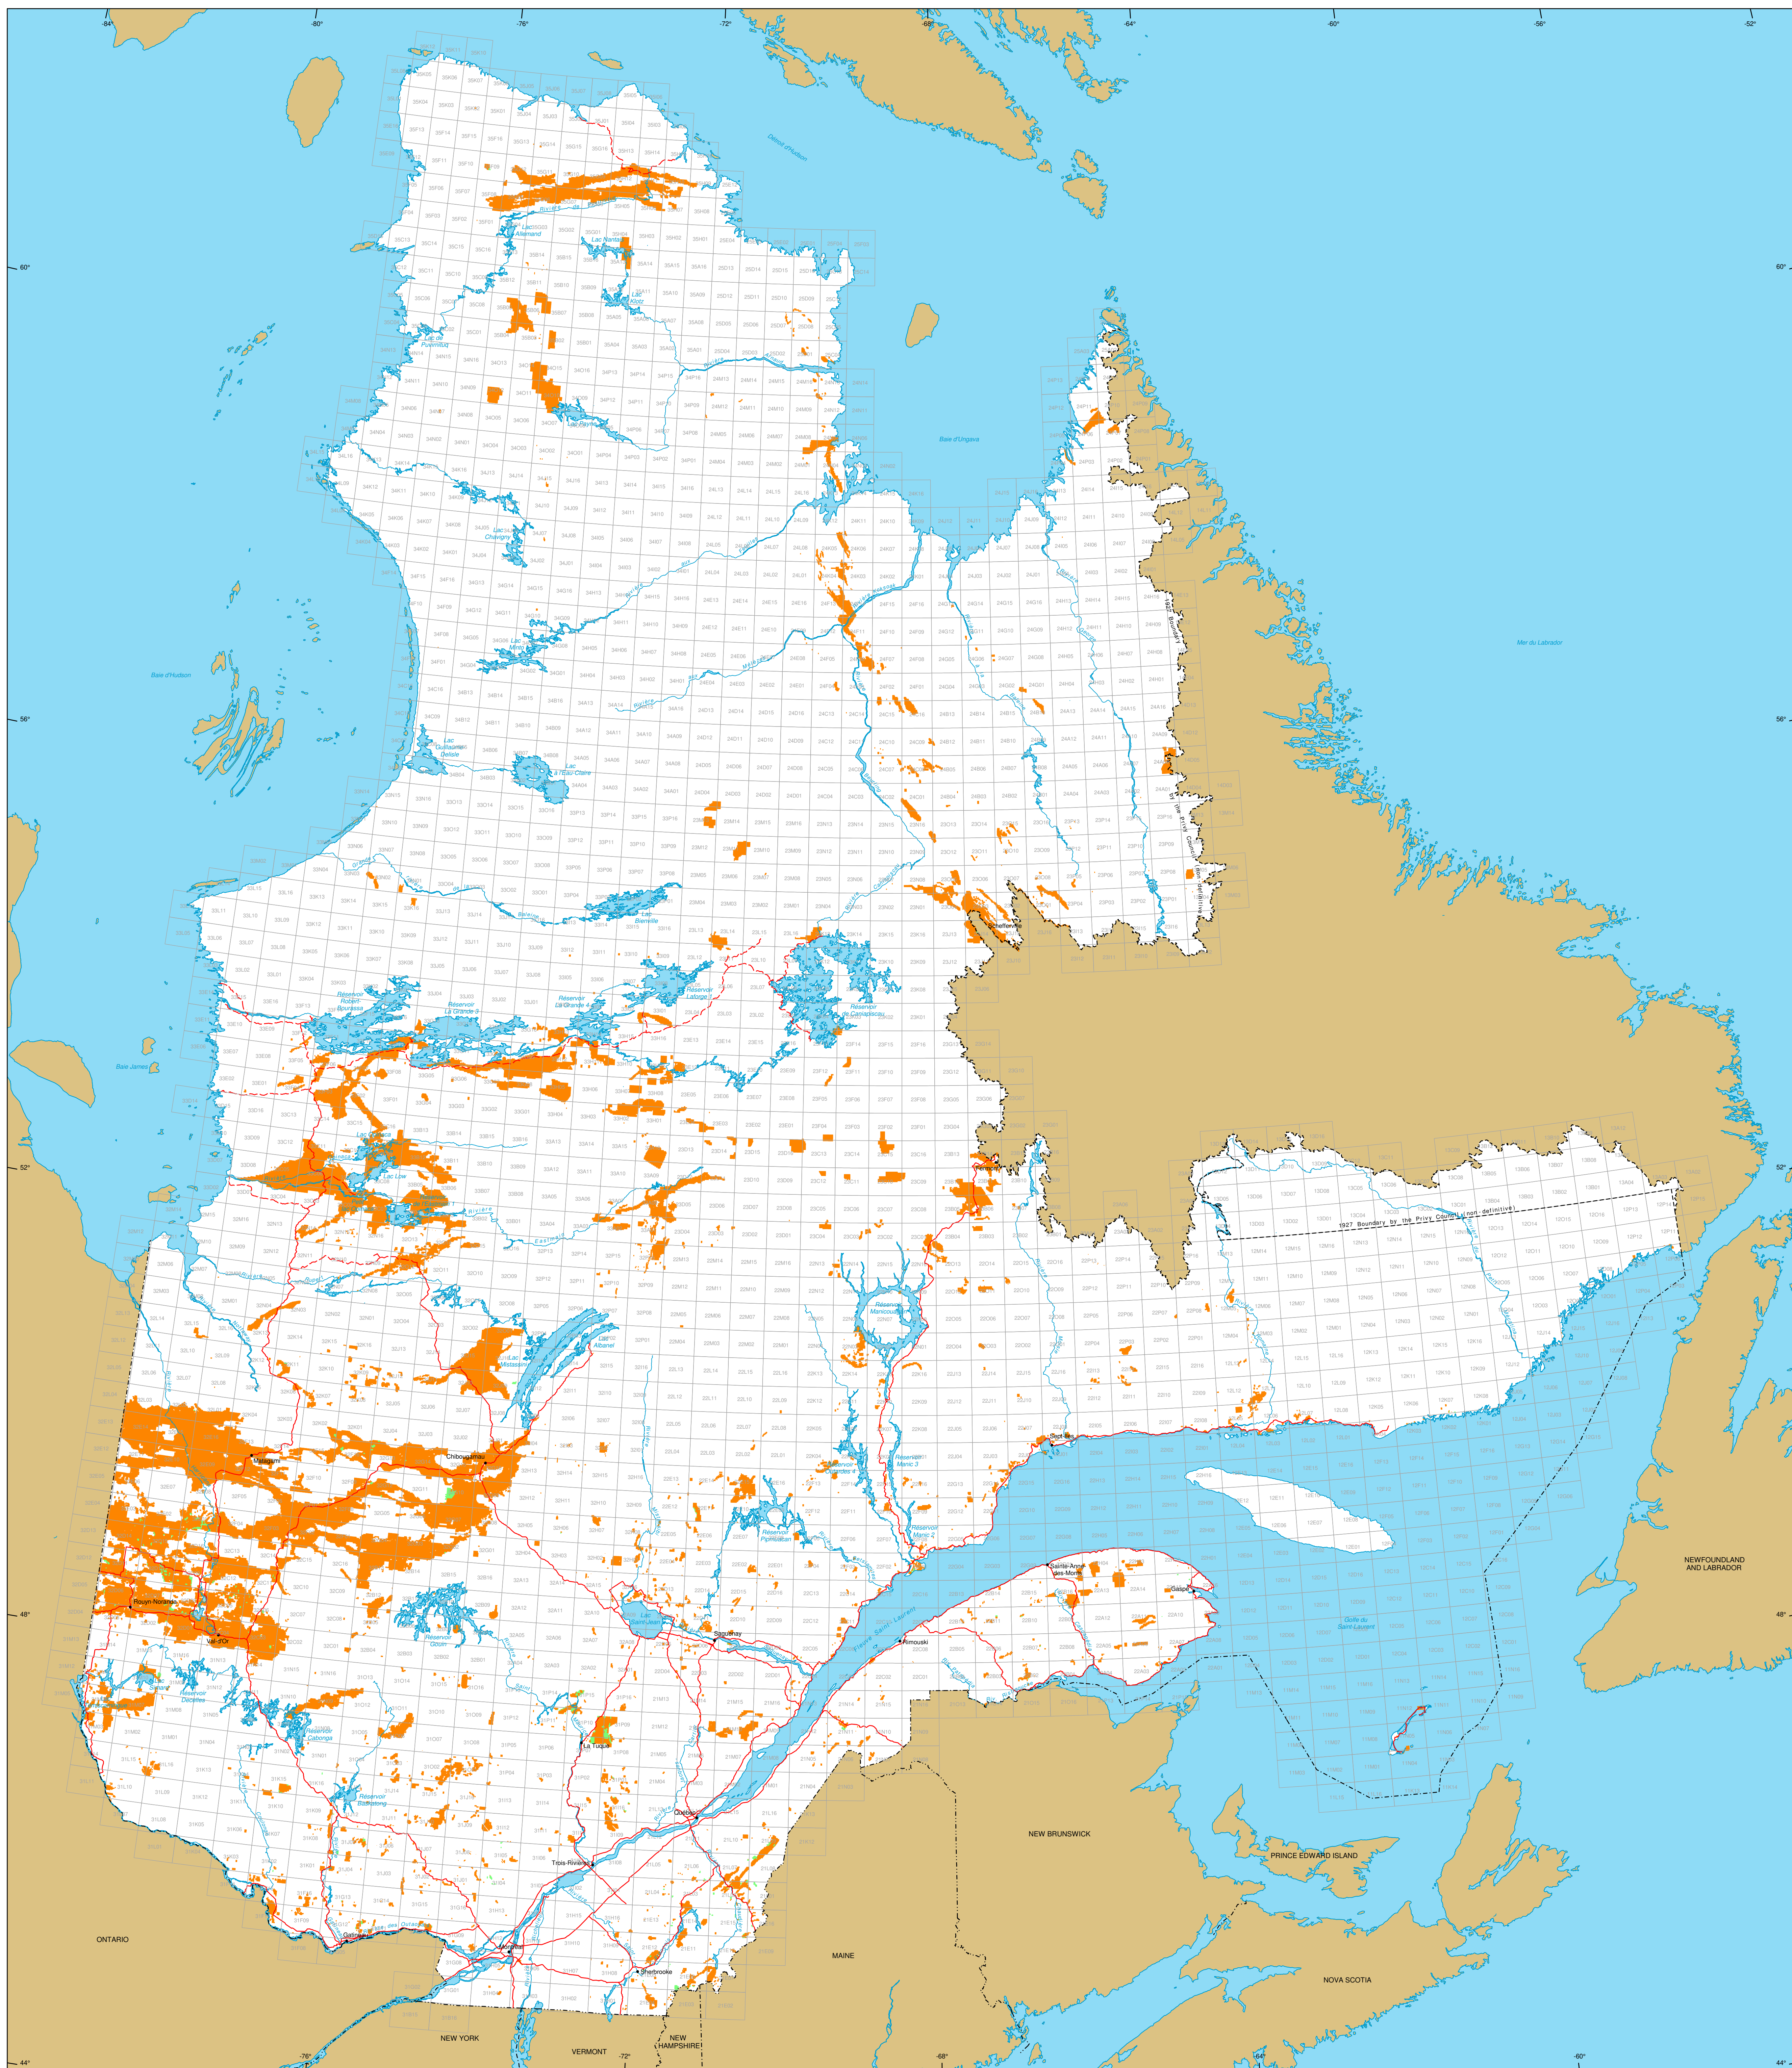

Mining Titles in Québec

Mining Titles

- Active
  Number: 176 491 titles
  Area: 18 744 411 ha
  Percentage of land: 5.2%
- Pending
  (Claims only)
  Number: 1 232 titles
  Area: 58 969 ha

Border

- International
- Interprovincial, Interstate
- Québec - Newfoundland and Labrador
  (This border is not definitive.)

Road Network

- Road
- Unpaved Road

Hydrography

- Lake
- River

Area of the Province of Québec: 166 744 100 ha

Metadata
Geodesic Datum: NAD 83
Coordinate System: Conic Lambert with two standard parallels (46° and 60°)

1:2 500 000
0 50 100 150 km

© Gouvernement du Québec, December 2, 2020