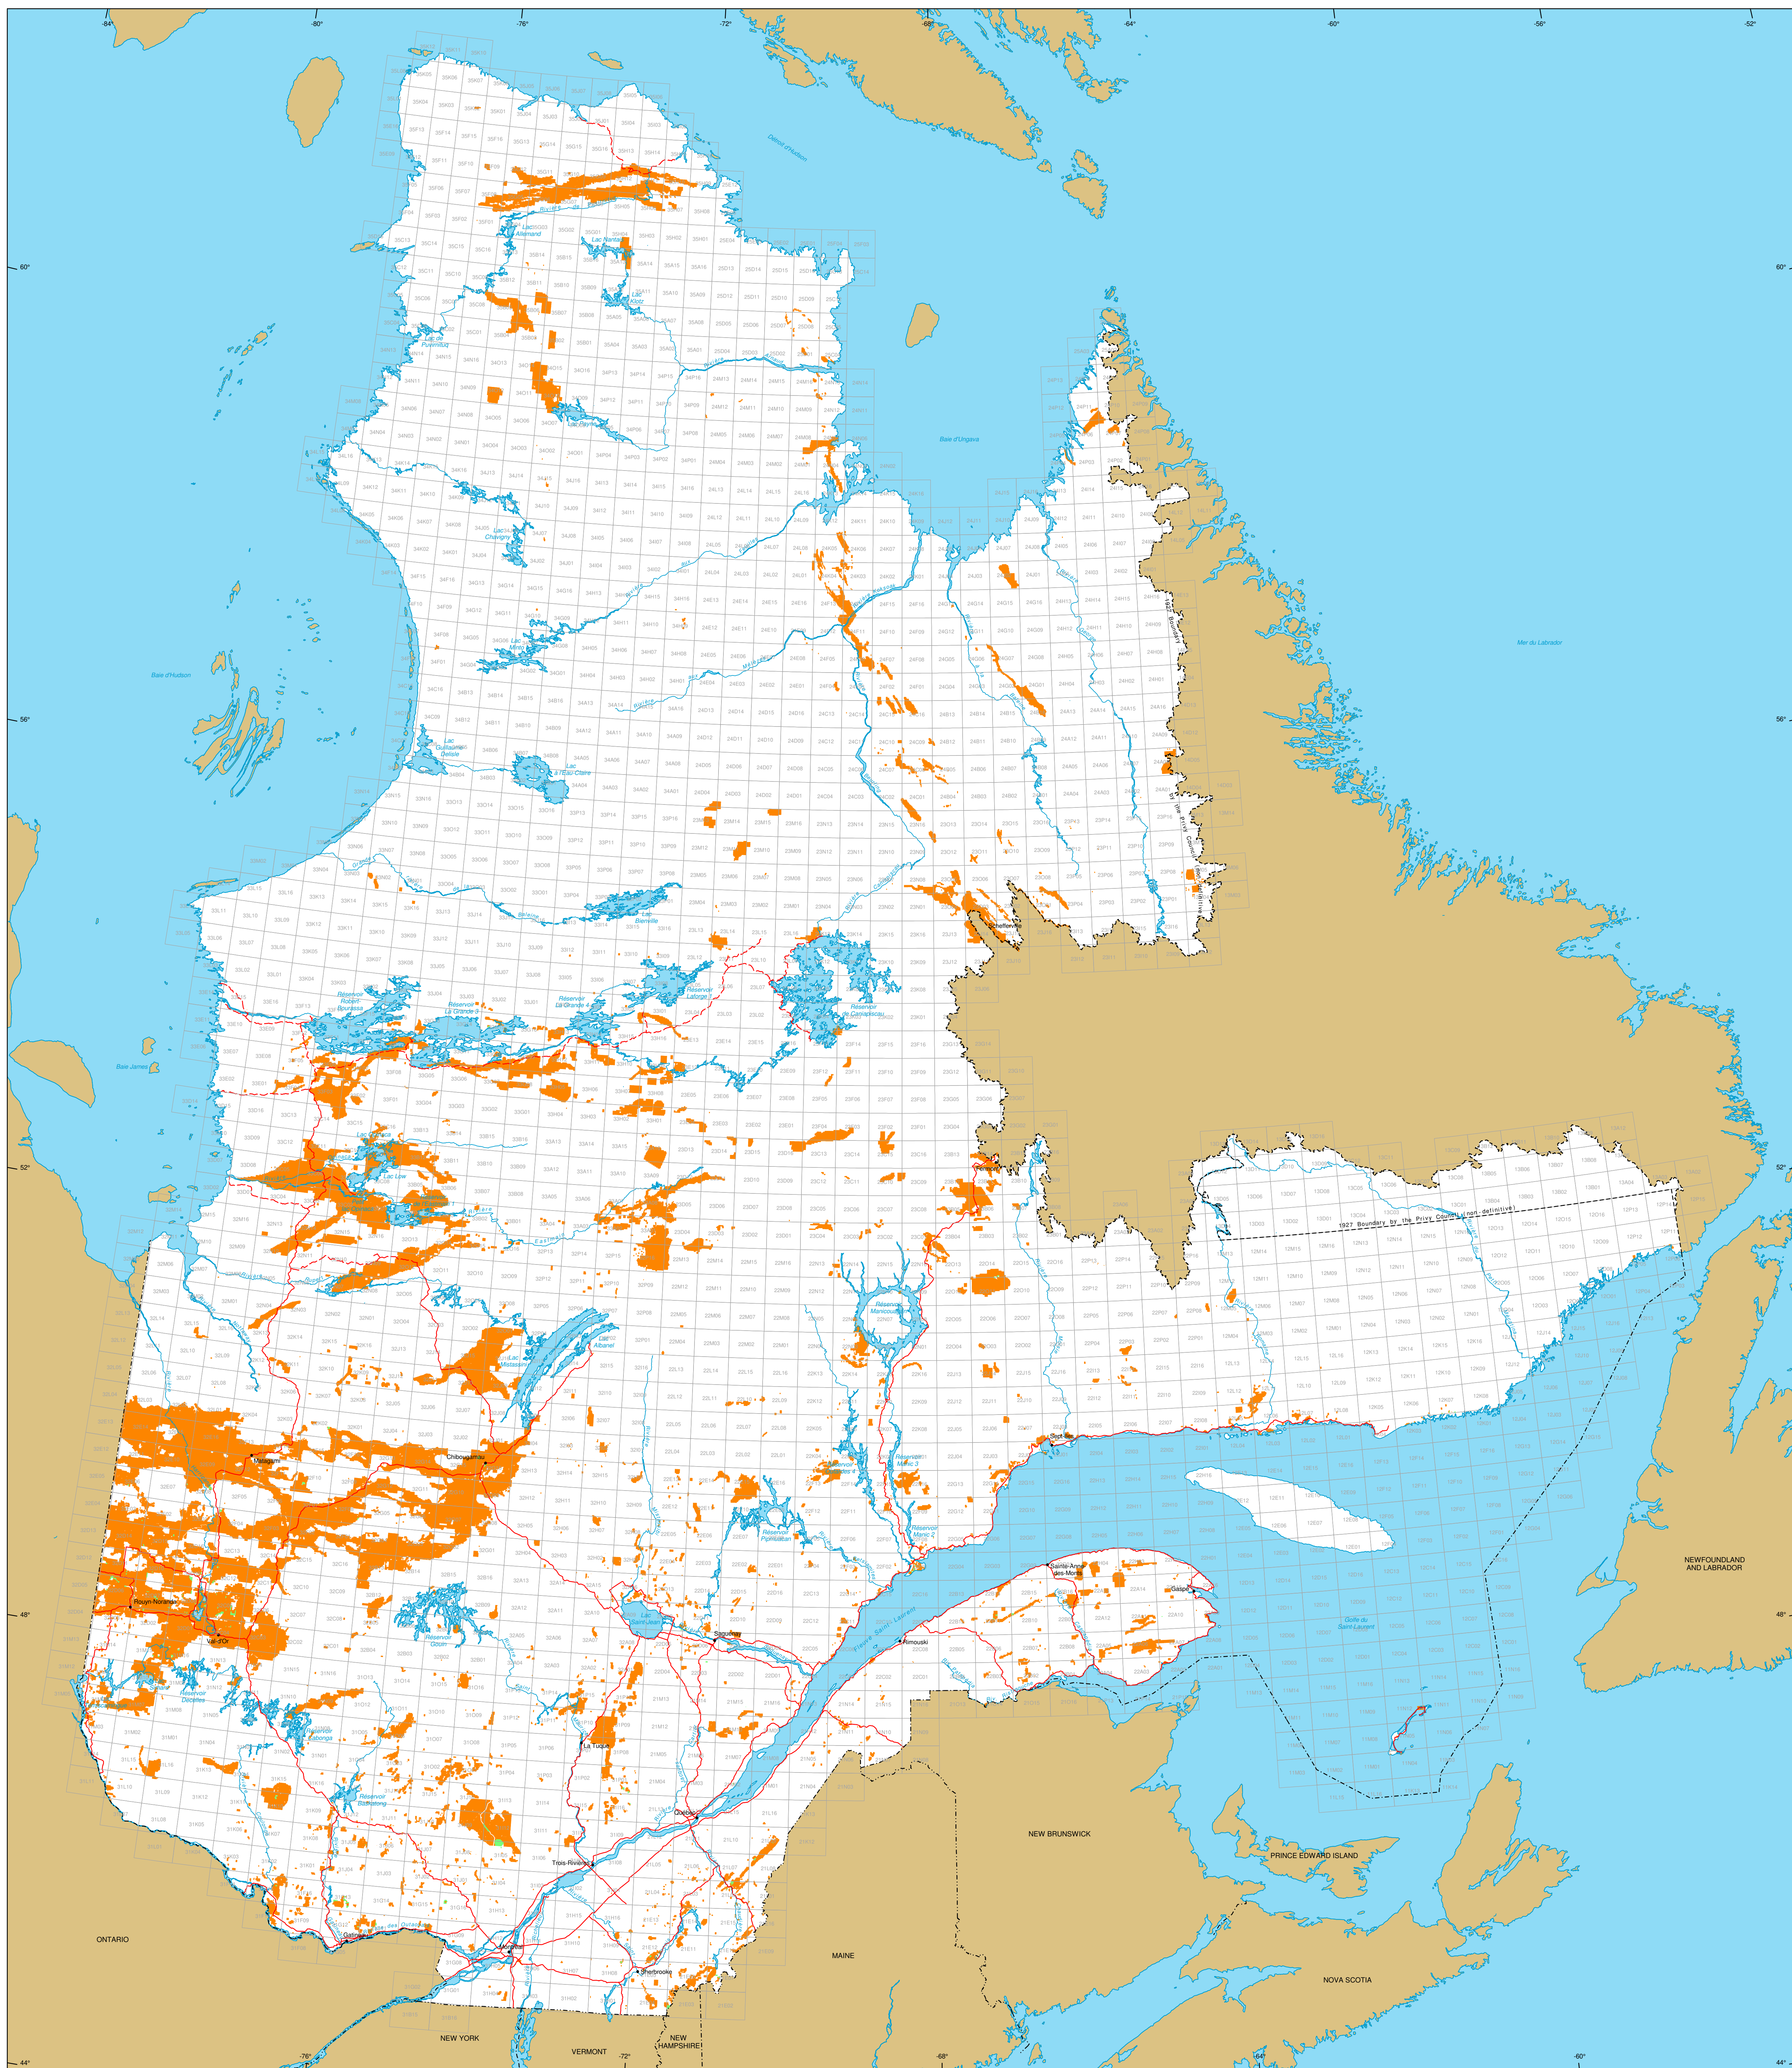

Mining Titles in Québec

Mining Titles
Active
Number: 205 227 titles
Area: 192 260 100 ha
Percentage of land: 6.2%

Pending
(Claims only)
Number: 715 titles
Area: 58 871 ha

Border
International
Provincial, Interstate
Québec - Newfoundland and Labrador
(This border is not definitive.)

Road Network
Road
Unpaved Road

Hydrography
Lake
River

Populated Place
Other Jurisdiction
1:50 000 NTS Sheets Limits

Distribution of the number of active mining titles by type of title

BEX: (Excludes lease to mine surface mineral substances)	419
BM: (Mining lease)	118
BNE: (Non-excludes lease to mine surface mineral substances)	3 786
CDC: (After September 22nd, 2005)	198 417
CL: (Staked claim)	2 232
CLD: (Staked claim)	137
CM: (Mining concession)	118
Total:	205 227

Area of the Province of Québec: 1 667 444 100 ha

Sources

Data	Organization	Year
Mining Cartographic Reference (SICMA 1M, SICMA 5M)	MERN	2022
	MERN	2011

© Gouvernement du Québec, January 26, 2022