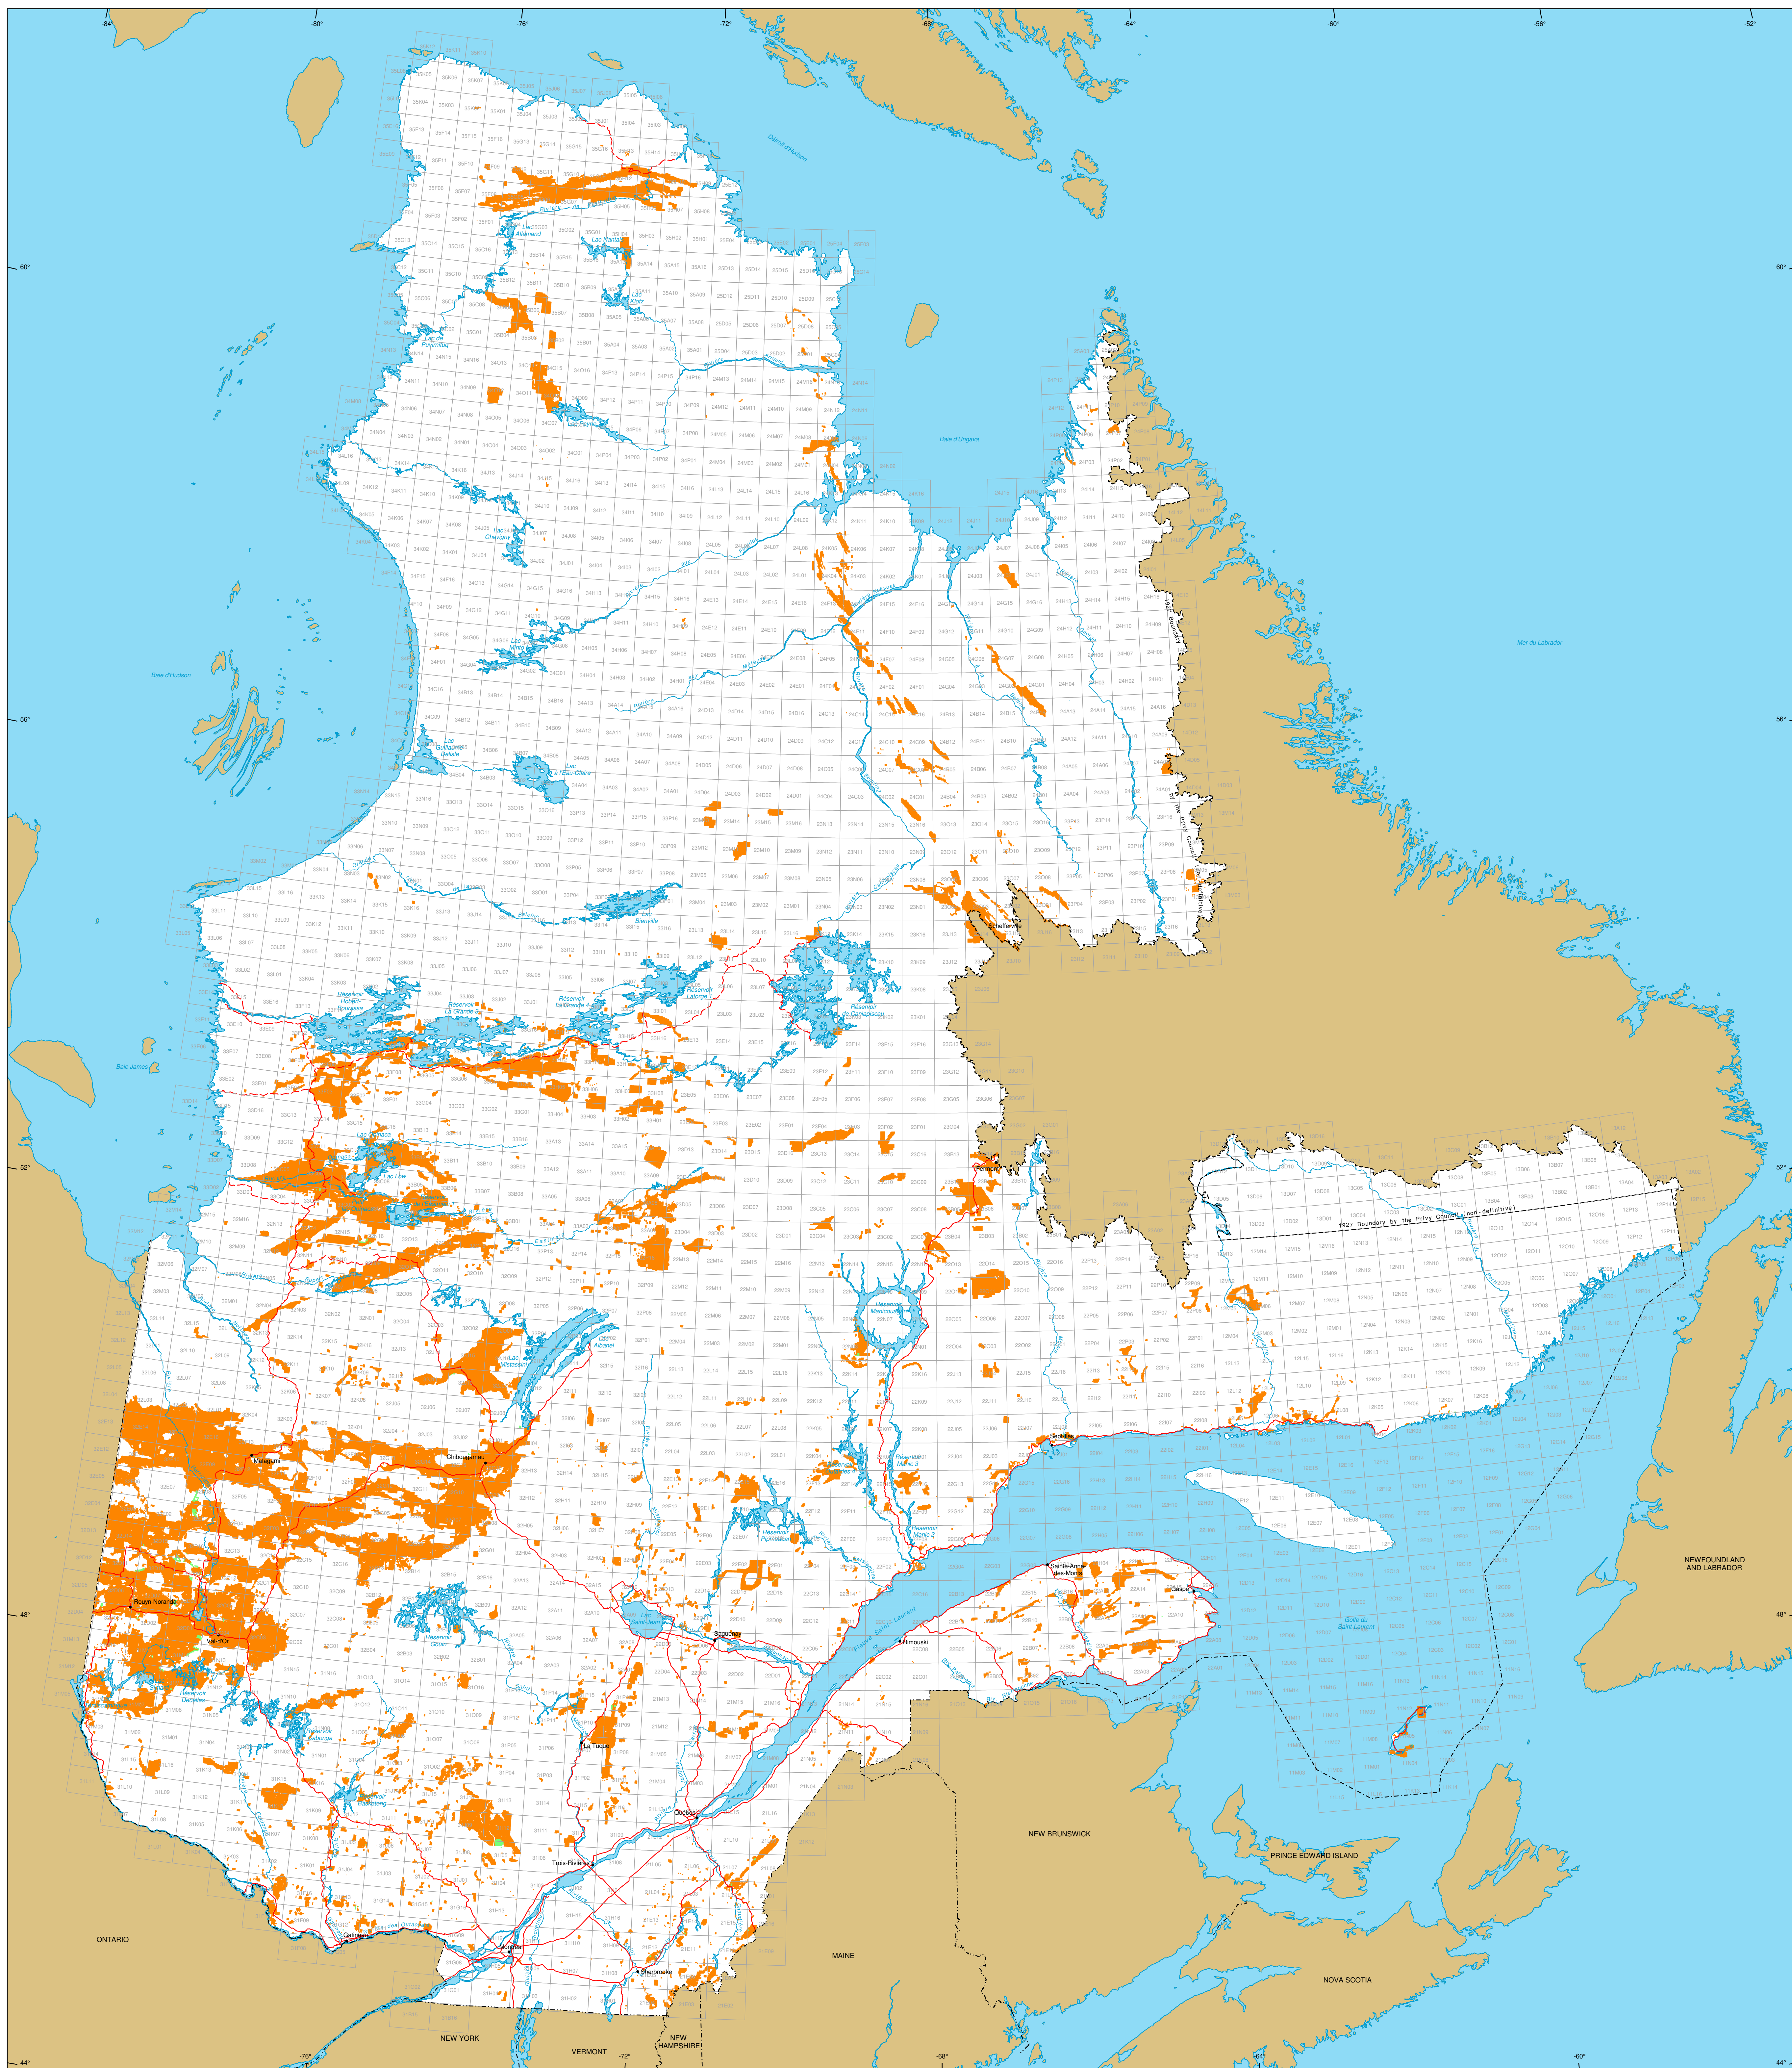

Mining Titles in Québec

Mining Titles

- Active
  Number: 222 778 titles
  Area: 11 209 374 ha
  Percentage of land: 6.8%
- Pending
  (Claims only)
  Number: 627 titres
  Area: 29 574 ha

Border

- International
- Provincial, Interstate
- Québec - Newfoundland and Labrador (This border is not definitive.)

Road Network

- Road
- Unpaved Road

Hydrography

- Lake
- River

Distribution of the number of active mining titles by type of title

BEX: (Excludes lease to mine surface mineral substances)	404
BM: (Mining lease)	117
BNE: (Non-excludes lease to mine surface mineral substances)	2 442
CDC: (After deepened claim after November 22, 2005)	217 836
CL: (Staked claim)	1 802
CLD: (Staked claim)	62
CM: (Mining concession)	115
Total:	222 778

Area of the Province of Québec: 166 744 100 ha

Metadata

Geodesic Datum: NAD 83
Coordinate System: Conic Lambert with two standard parallels (46° and 60°)

© Gouvernement du Québec, July 19, 2022