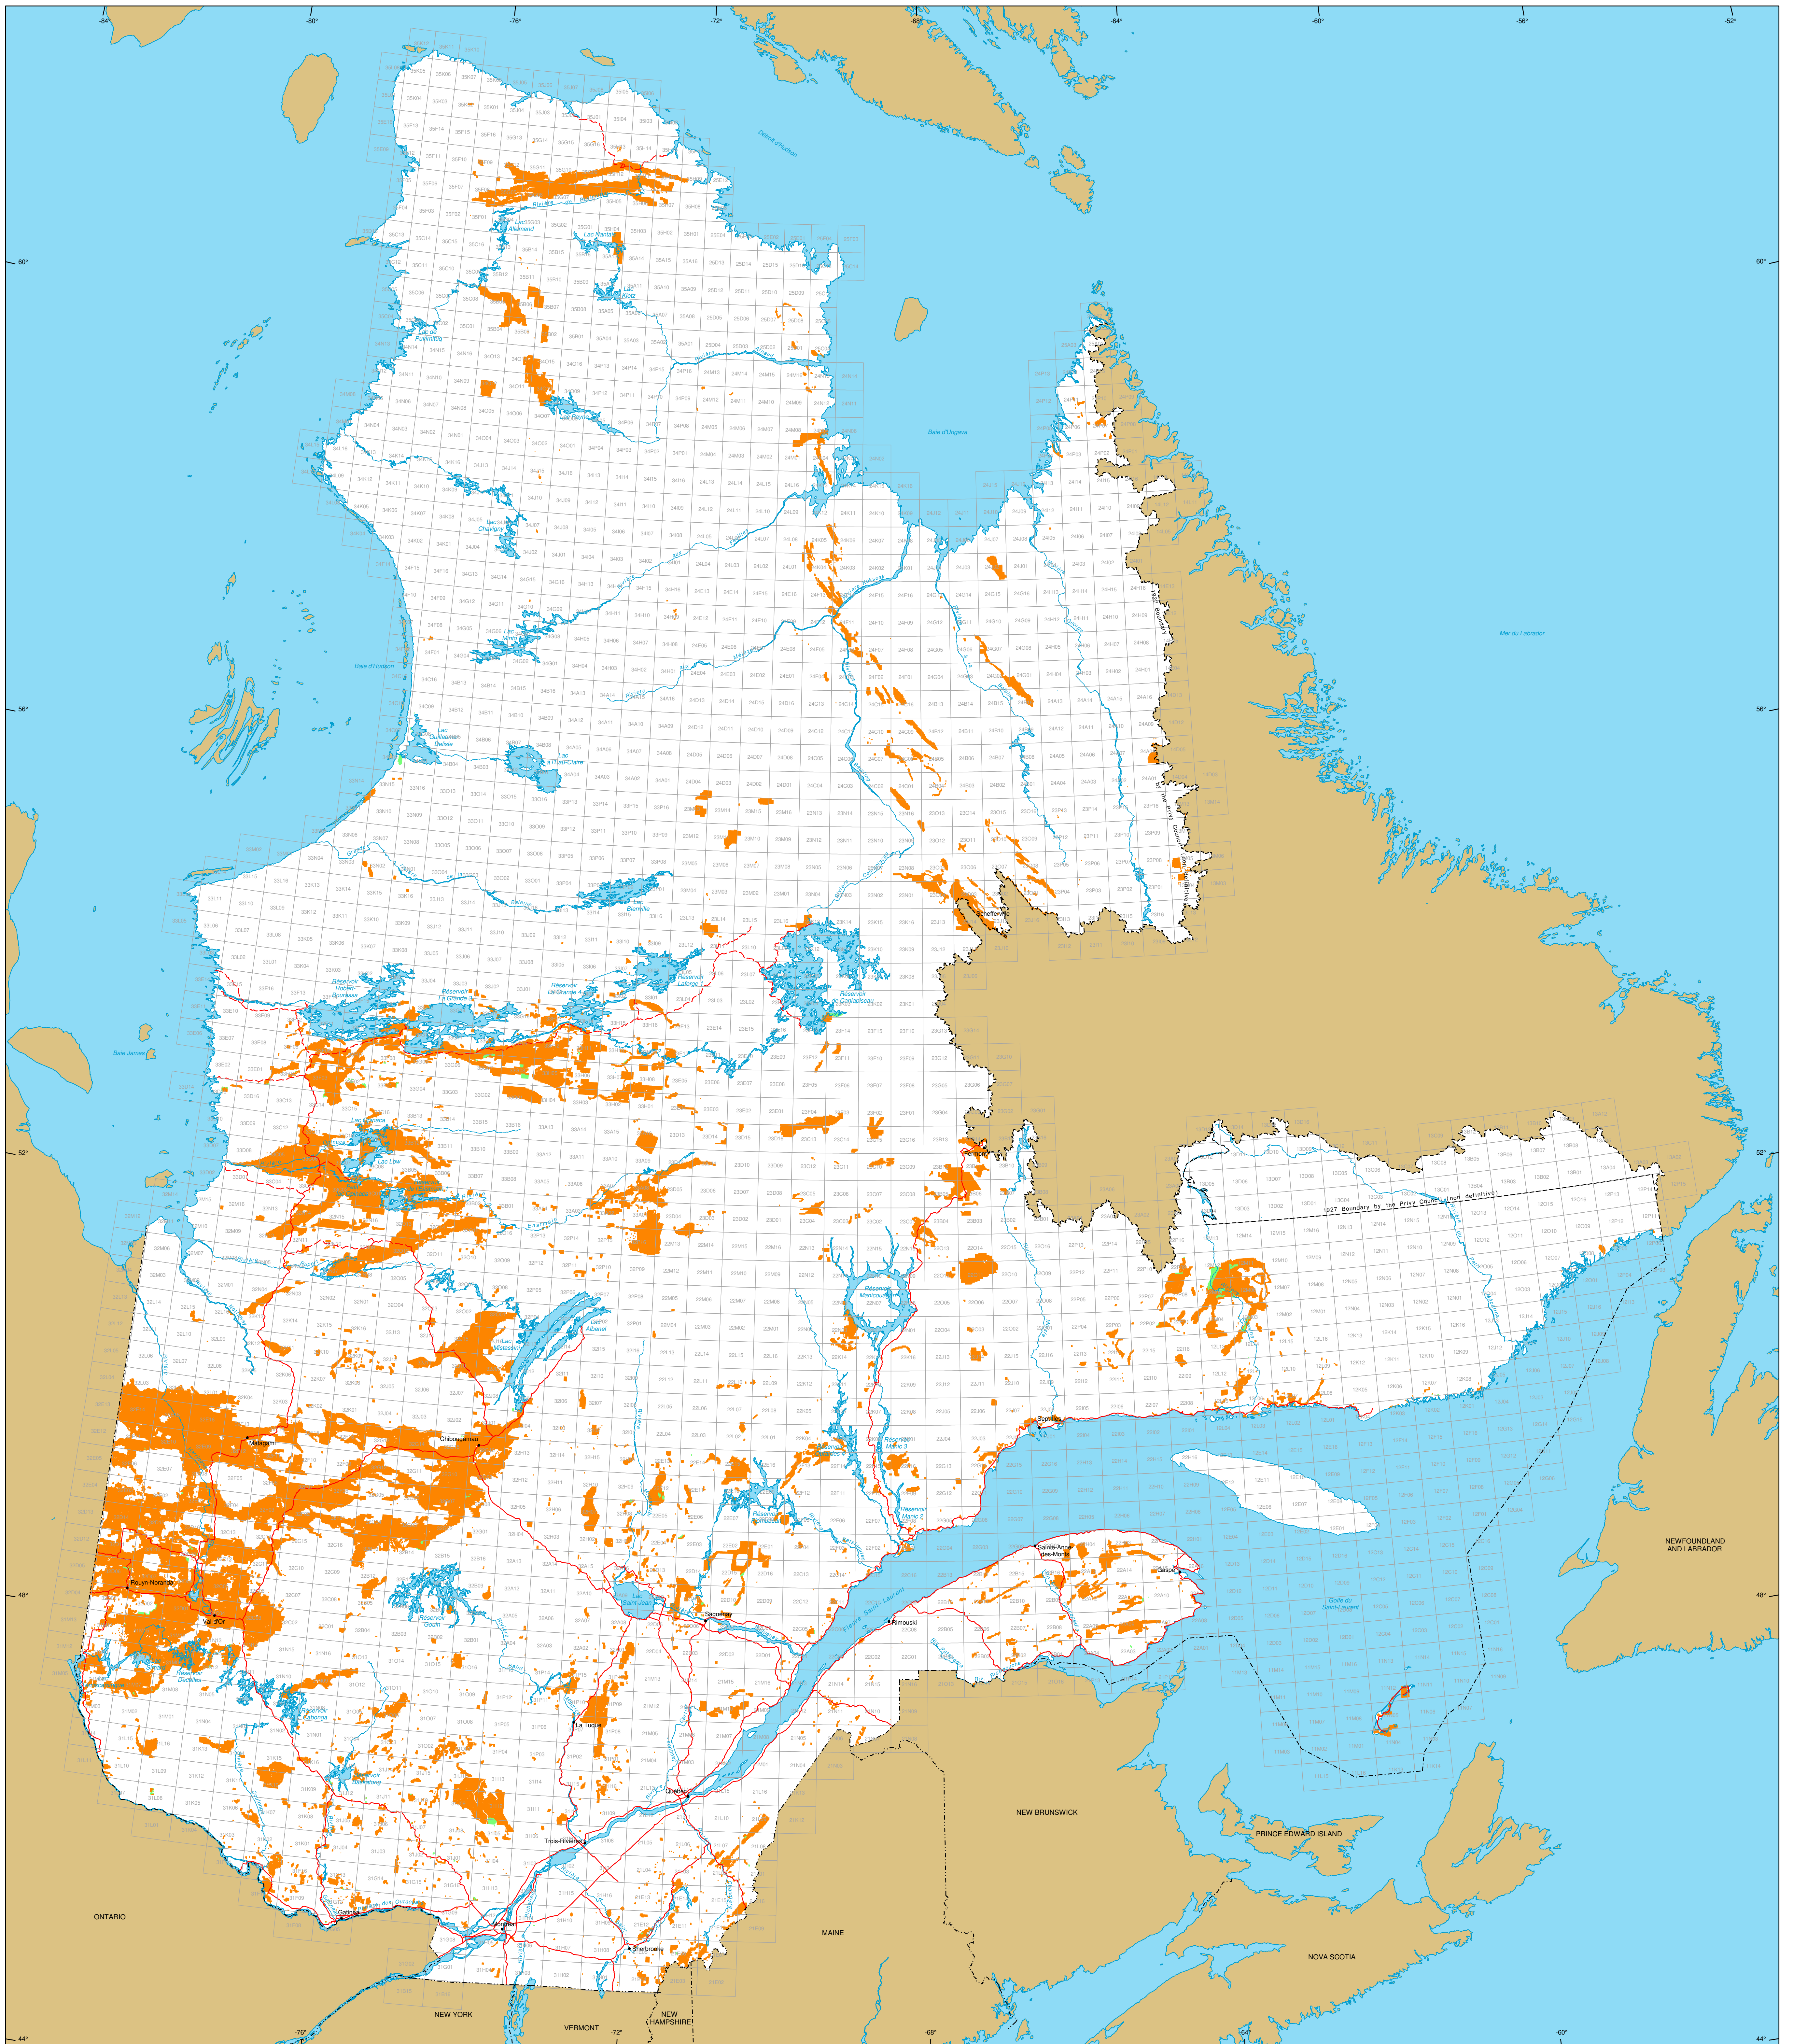

Mining Titles in Québec

Mining Titles
Active
Number: 240 921 titles
Area: 12 238 891 ha
Percentage of land: 7.3%

Pending
(Claims only)
Number: 1 382 titles
Area: 64 952 ha

Border
International
Interprovincial, Interstate
Québec - Newfoundland and Labrador
(This border is not definitive.)

Road Network
Road
Unpaved Road

Hydrography
Lake
River

Populated Place
Other Jurisdiction
1:50 000 NTS Sheets Limits

Distribution of the number of active mining titles by type of title

BEX: (Excludes lease to mine surface mineral substances)	376
BM: (Mining lease)	117
BNE: (Non-excludes lease to mine surface mineral substances)	3224
CDC: (After designated claim after November 22, 2005)	235 277
CL: (Staked claim)	1 751
CLD: (Staked claim)	61
CM: (Mining concessions)	115
Total:	240 921

Area of the Province of Québec: 166 744 100 ha

1:2 500 000
0 50 100 150 km

Sources

Data	Organization	Year
Mining Cartographic Reference (BOCA TM, BOCA SM)	MERN	2022
	MERN	2011

© Gouvernement du Québec, October 4, 2022