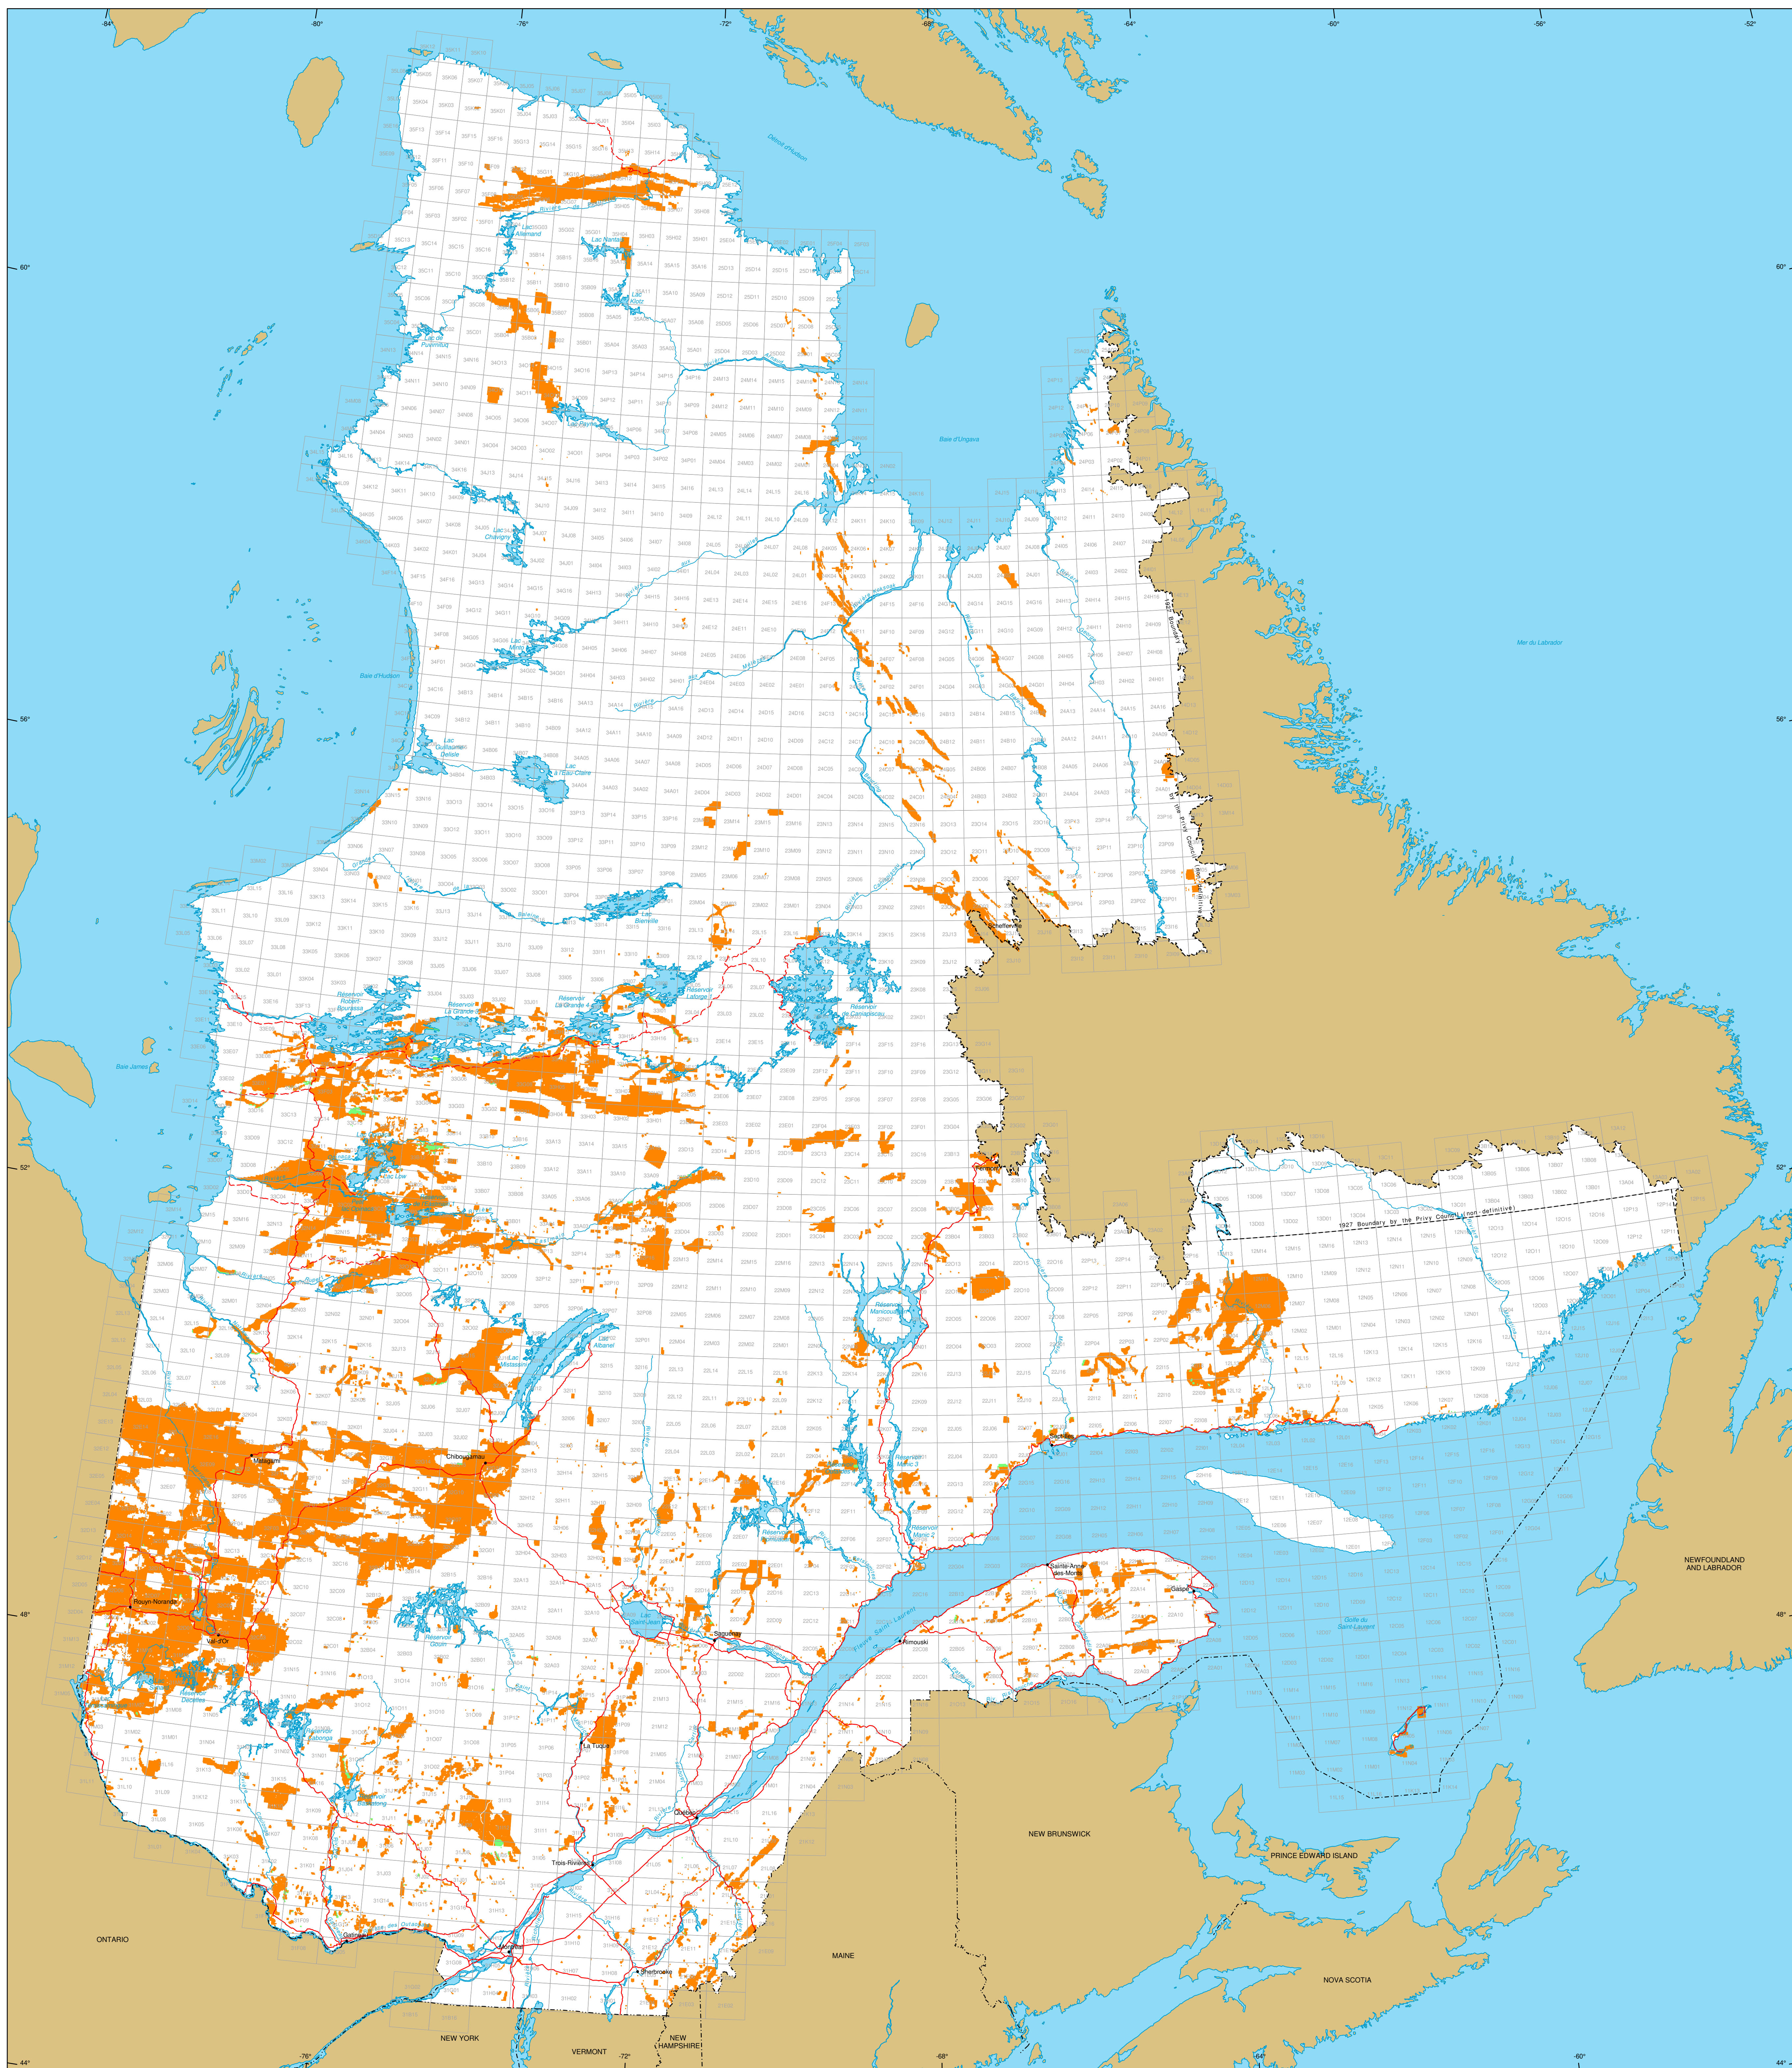

Mining Titles in Québec

Mining Titles
Active
Number: 267 420 titles
Area: 13 603 624 ha
Percentage of land: 8.2%

Border
International
Provincial, Interstate
Québec - Newfoundland and Labrador
(This border is not definitive.)

Road Network
Road
Unpaved Road

Hydrography
Lake
River

Populated Place
Other Jurisdiction
1:50 000 NTS Sheets Limits

Area of the Province of Québec: 166 744 100 ha

Metadata
Geodesic Datum: NAD 83
Coordinate System: Conic Lambert with two standard parallels (46° and 60°)

Sources	Organization	Year
Mining	MRNF	2022
Cartographic Reference (SICQA TM, SICQA SM)	MRNF	2011